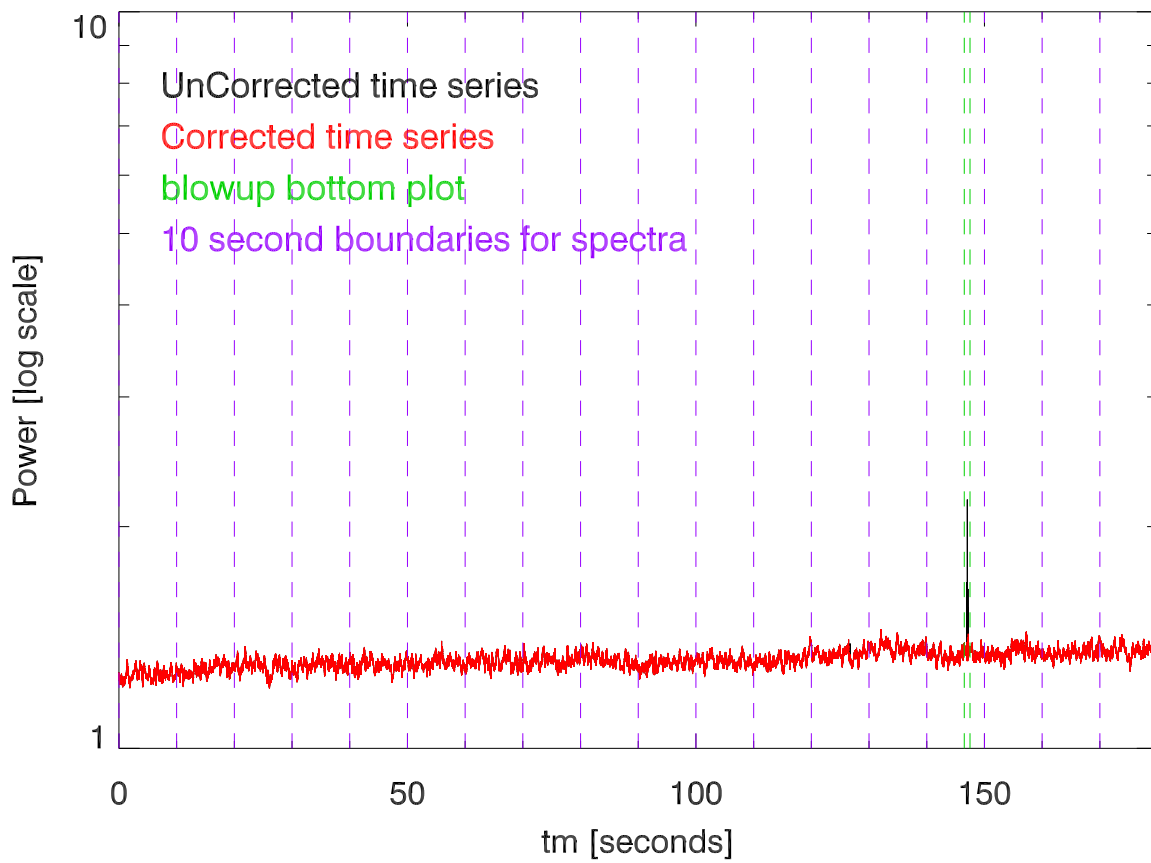

190906 sbh B1040+123. PoIA TotPwr vs time on Source.

blowup around 147 seconds