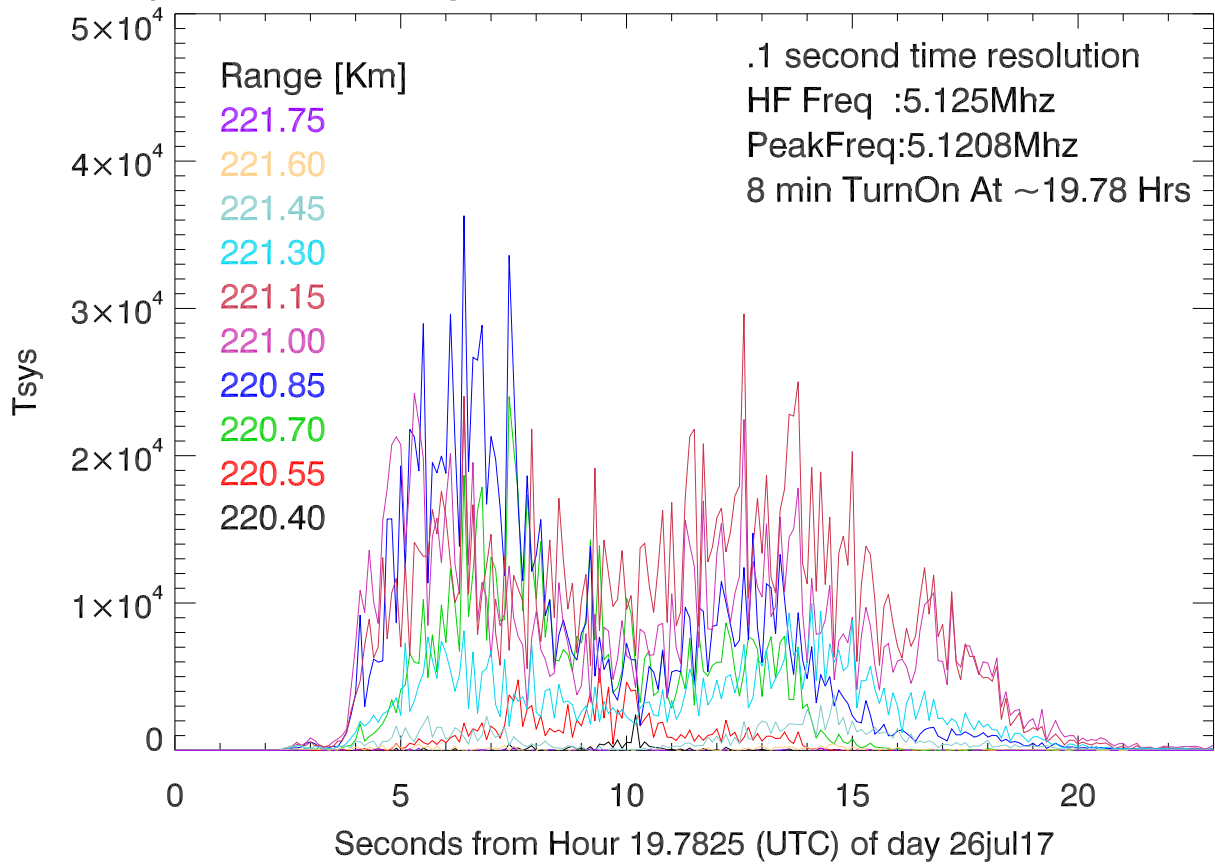

### 26jul17 HiRes Range vs Time for Enhanced Plasma line Pk Freq.

### Add display offset to ranges