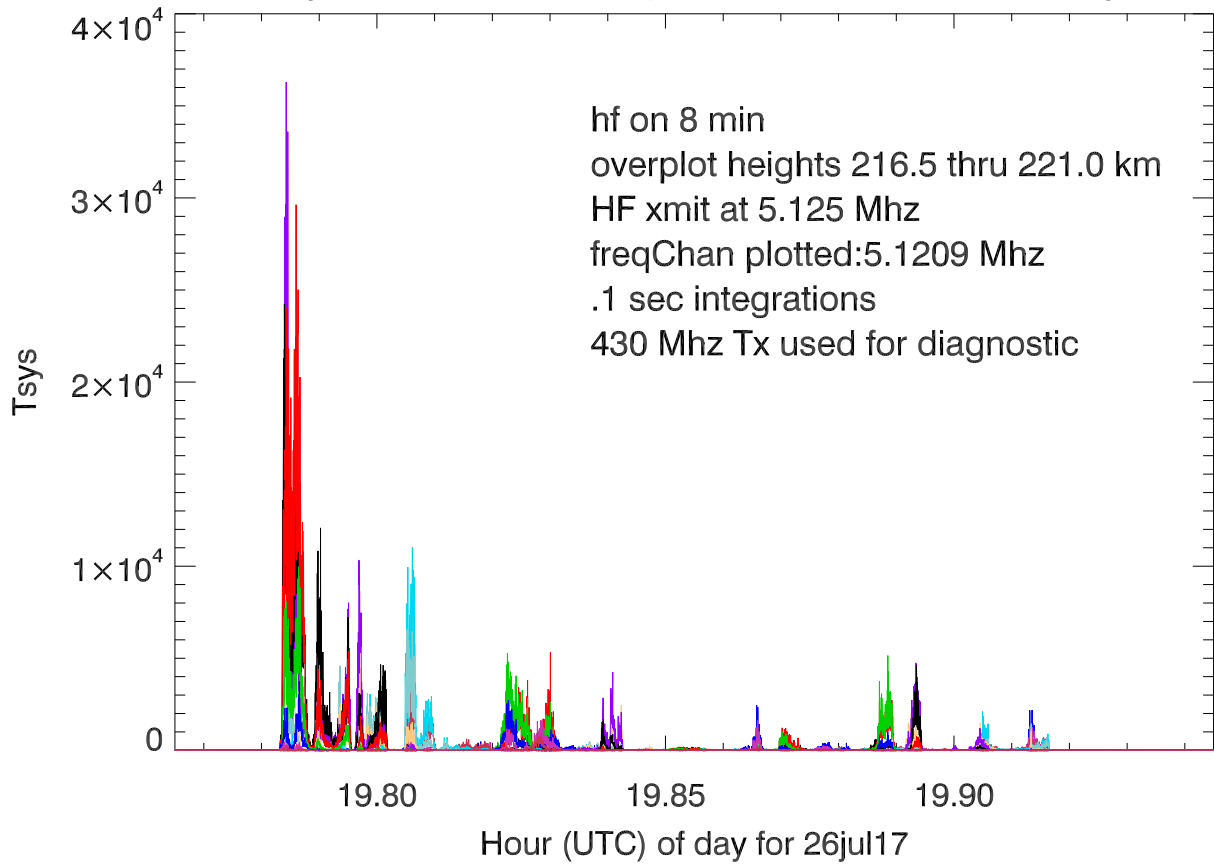

26jul17 hf enhanced plasma line vs hour of day

add offset to each height for display