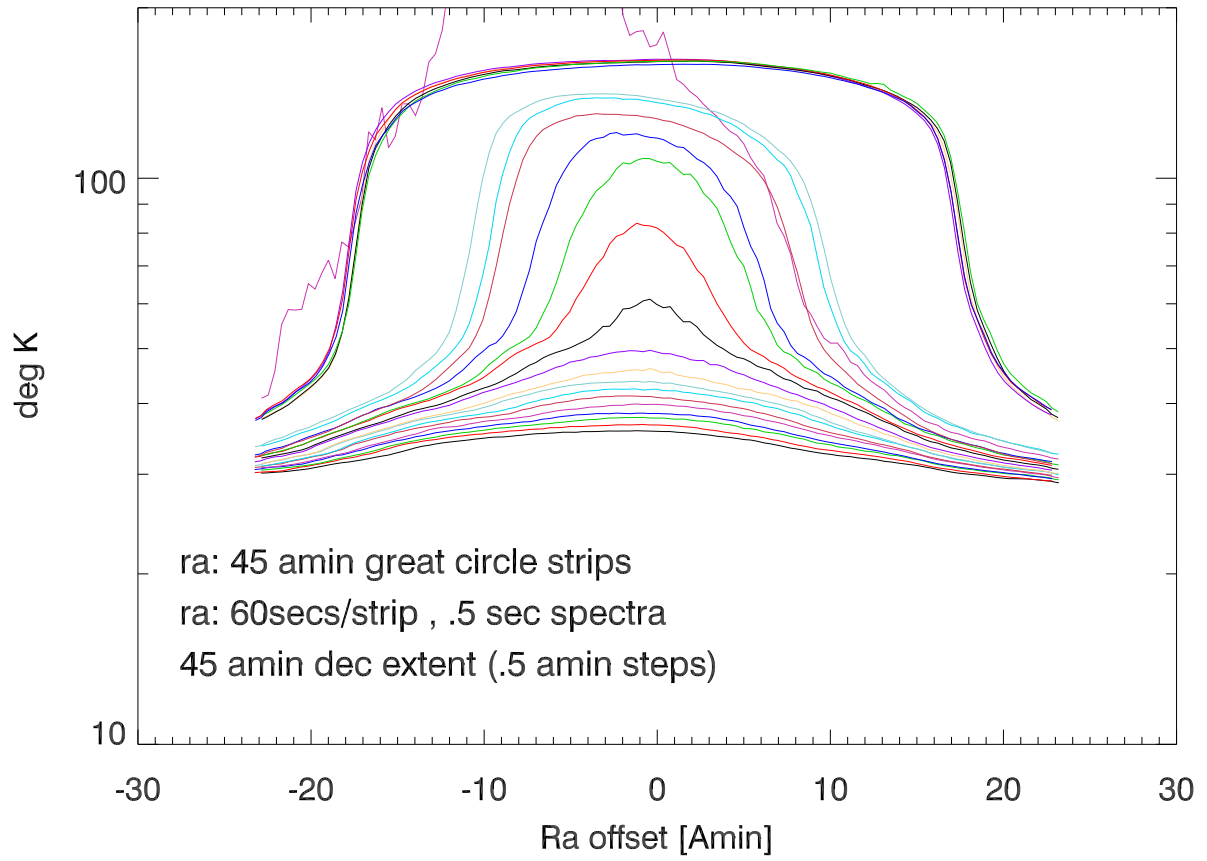

190318 cband polA radecmap. ra strips across the moon

Ra, Dec offsets for strips

time between strips

Az, Za path for strips