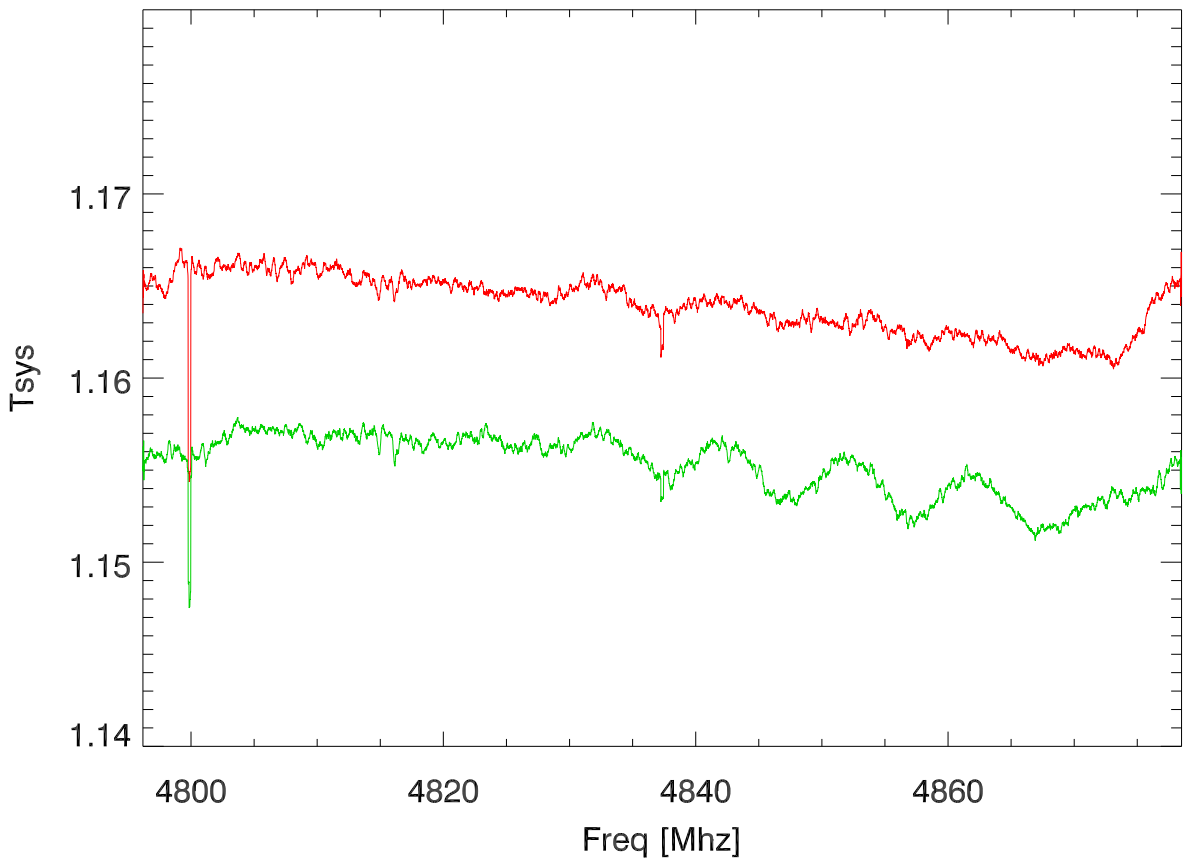

a2713 04nov12 cb dps spectra dpsPattern:1

dpsPattern:2

dpsPattern:3

a2713 cb dps pat1. mockBox with ripple. bpcOn/bpcOff

a2713 cb dps pat1 SrcOn/SrcOff

a2713, 04nov12. 1stDpsPat. totPwr vs time. onSource

totPwr vs time. offSource