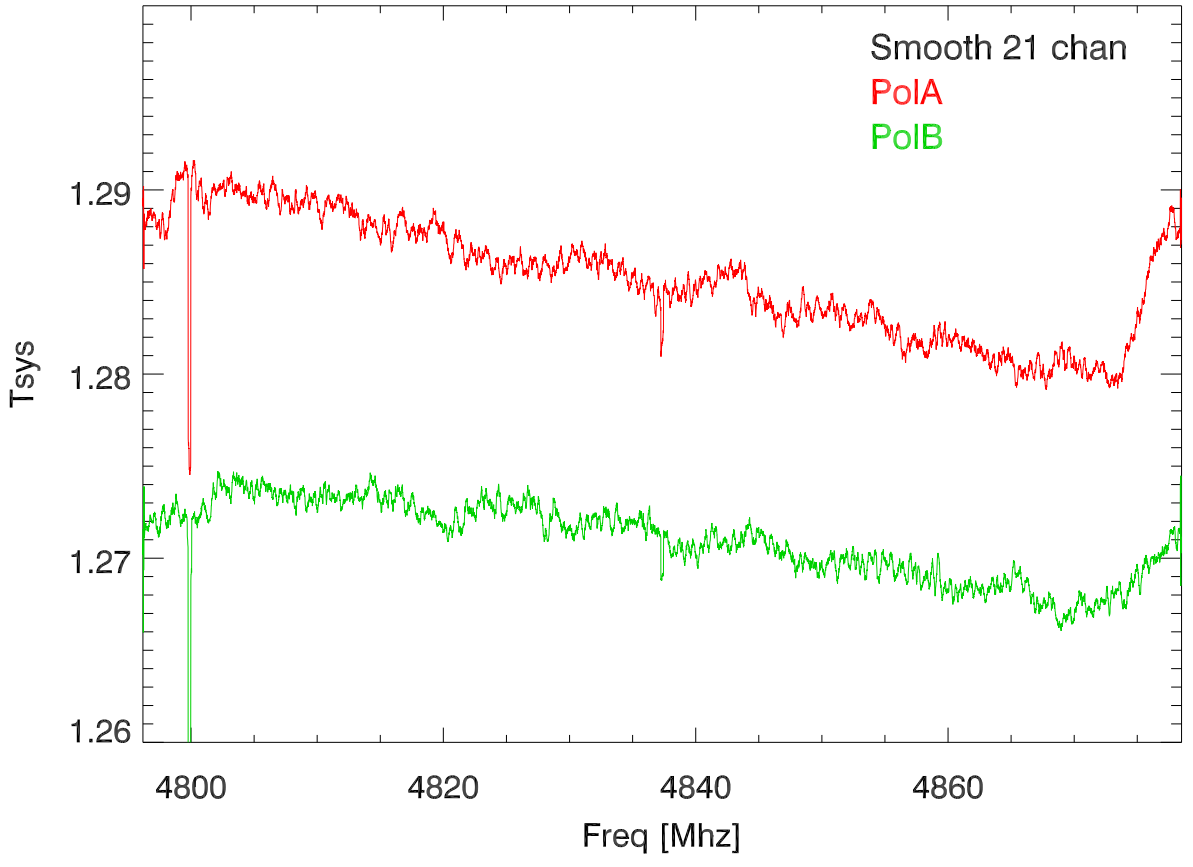

a2713 04nov12 cb dps spectra dpsPattern:1

dpsPattern:2

dpsPattern:3

a2713 cb dps pat1. mockBox with ripple. bpcOn/bpcOff

a2713 cb dps pat1 SrcOn/SrcOff

a2713, 04nov12. 1stDpsPat. totPwr vs time. onSource

totPwr vs time. offSource