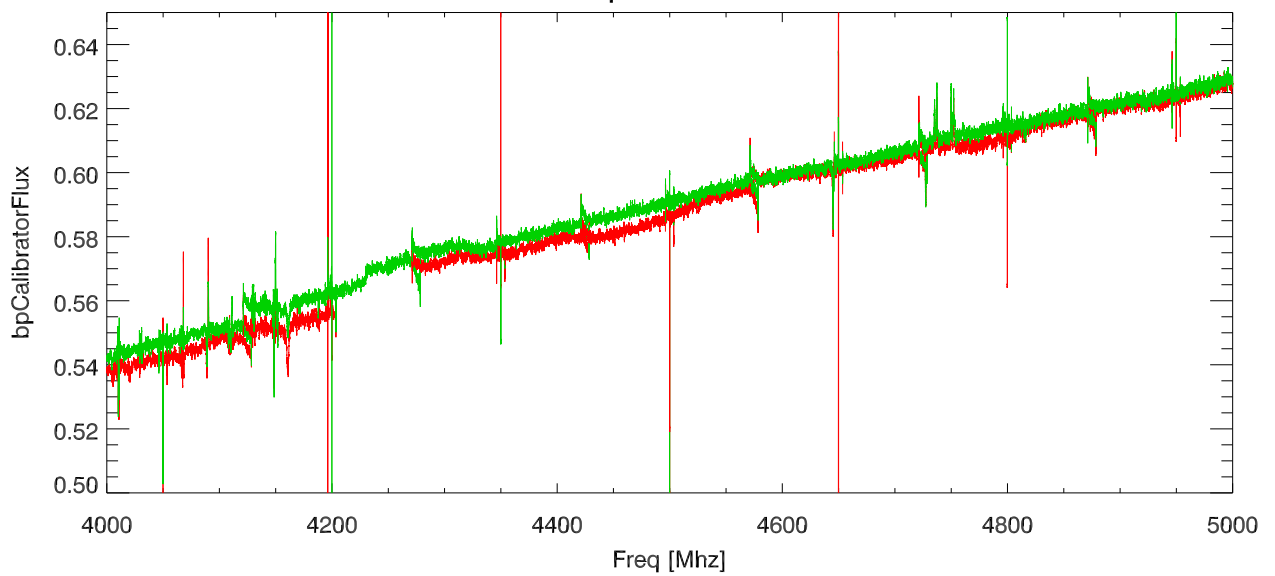

a2713 04nov12 cb dps spectra dpsPattern:1

dpsPattern:2

dpsPattern:3

a2713 cb dps pat1. mockBox with ripple. bpcOn/bpcOff

a2713 cb dps pat1 SrcOn/SrcOff

a2713, 04nov12. 1stDpsPat. totPwr vs time. onSource

totPwr vs time. offSource