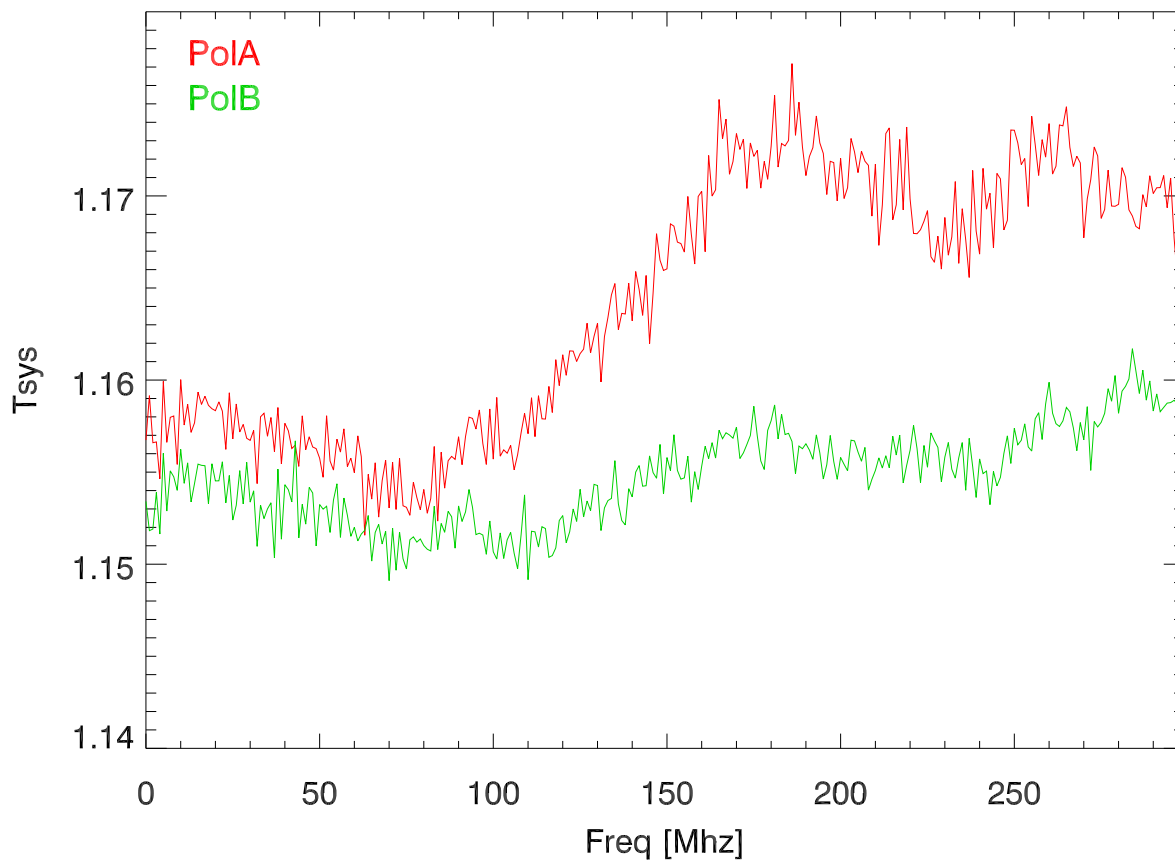

a2713 04nov12 cb dps spectra dpsPattern:1

dpsPattern:2

dpsPattern:3

a2713 cb dps pat1. mockBox with ripple. bpcOn/bpcOff

a2713 cb dps pat1 SrcOn/SrcOff

a2713, 04nov12. 1stDpsPat. totPwr vs time. onSource

totPwr vs time. offSource