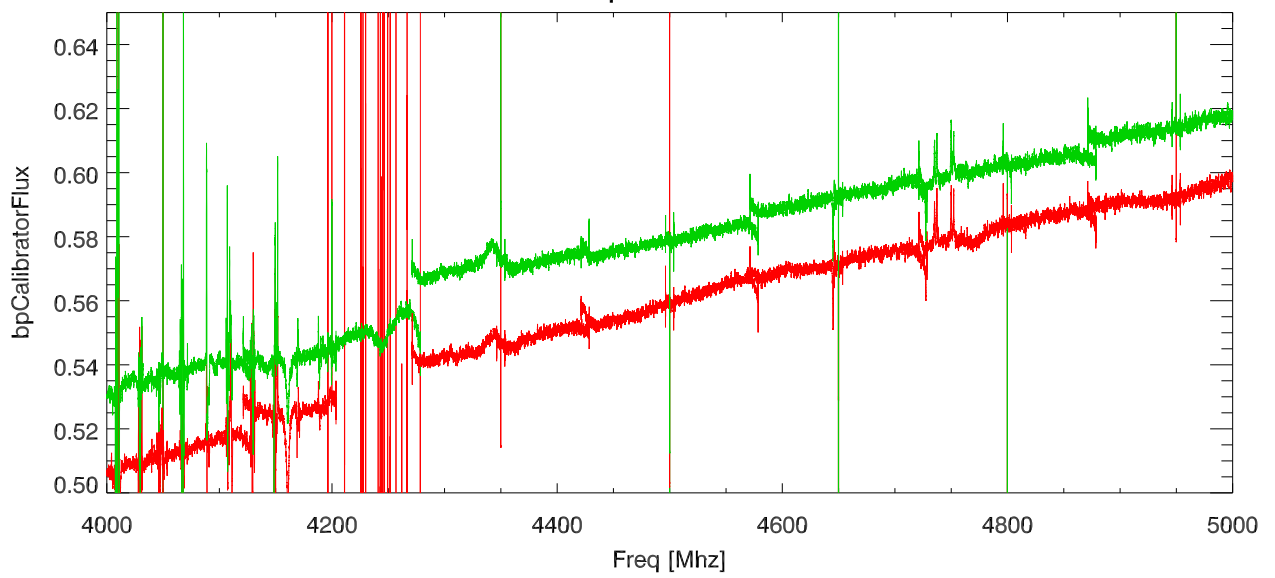

a2713 04nov12 cb dps spectra dpsPattern:1

dpsPattern:2

dpsPattern:3

a2713 cb dps pat1. mockBox with ripple. bpcOn/bpcOff

a2713 cb dps pat1 SrcOn/SrcOff

a2713, 04nov12. 1stDpsPat. totPwr vs time. onSource

totPwr vs time. offSource