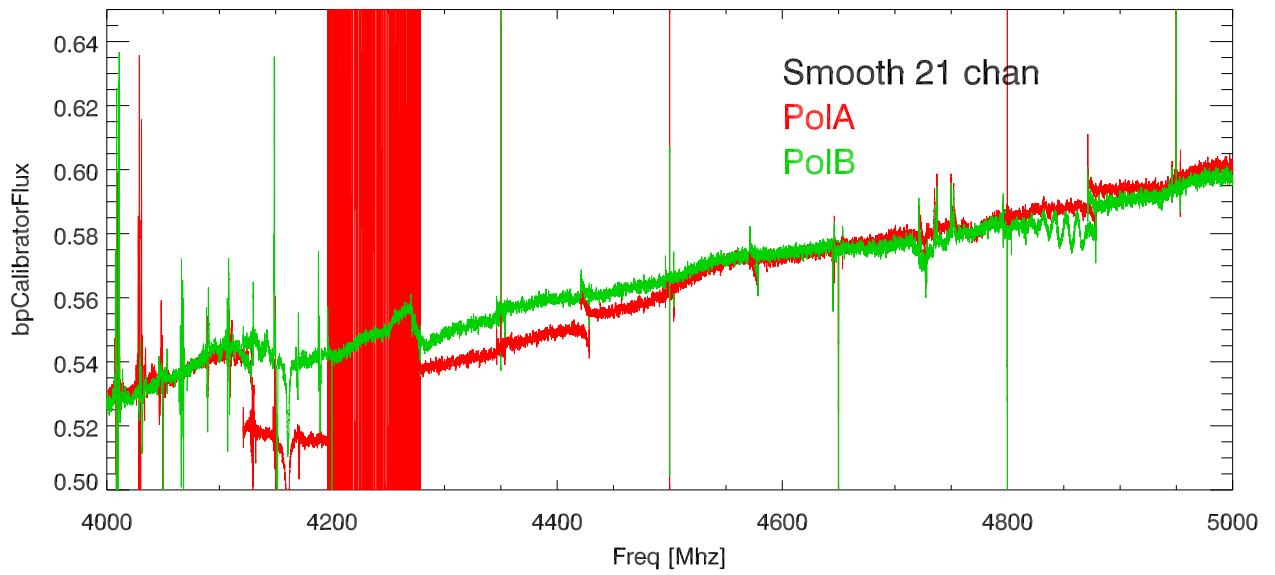

a2713 04nov12 cb dps spectra dpsPattern:1

dpsPattern:2

dpsPattern:3

a2713 cb dps pat1. mockBox with ripple. bpcOn/bpcOff

a2713 cb dps pat1 SrcOn/SrcOff

a2713, 04nov12. 1stDpsPat. totPwr vs time. onSource

totPwr vs time. offSource