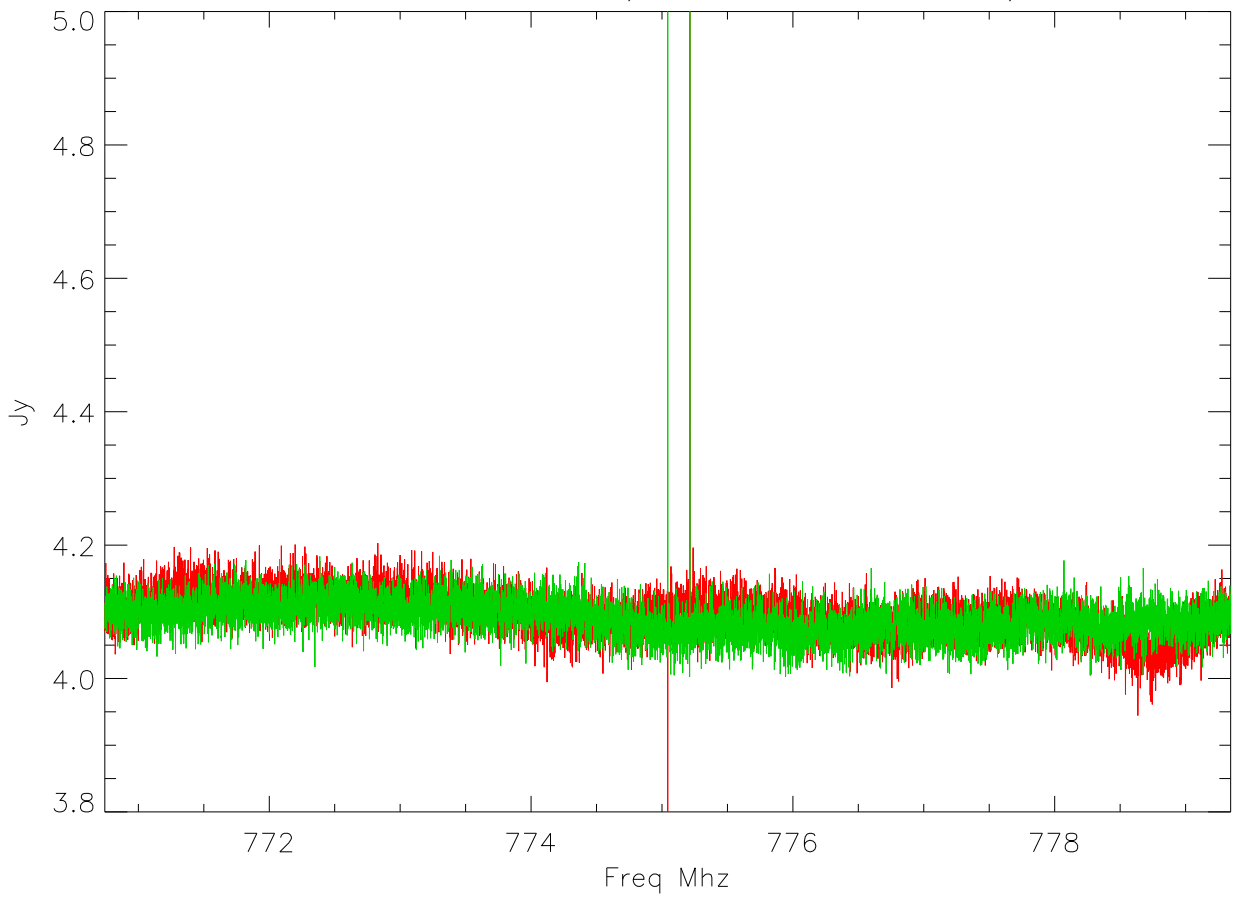

31oct11 src:IC-443-G1 meanA,B 4.28 4.23 rmsA,B:0.237 0.278

31oct11 src:IC-443-G1 meanA,B 4.10 4.09 rmsA,B:0.033 0.028

31oct11 src:IC-443-G1 meanA,B 4.17 4.14 rmsA,B:0.030 0.027