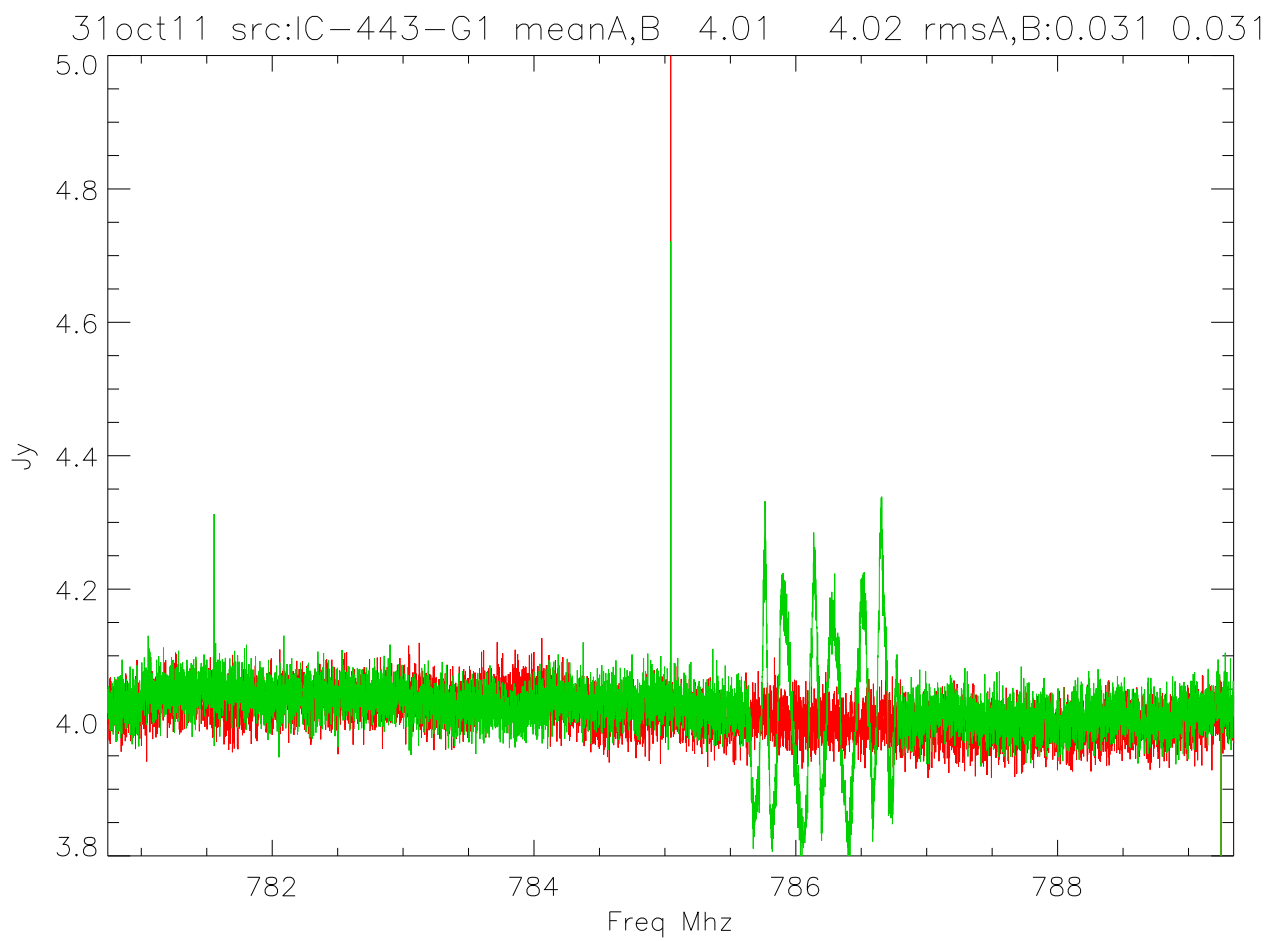

31oct11 src:IC-443-G1 meanA,B 4.28 4.23 rmsA,B:0.237 0.278

31oct11 src:IC-443-G1 meanA,B 4.10 4.09 rmsA,B:0.033 0.028

31oct11 src:IC-443-G1 meanA,B 4.17 4.14 rmsA,B:0.030 0.027