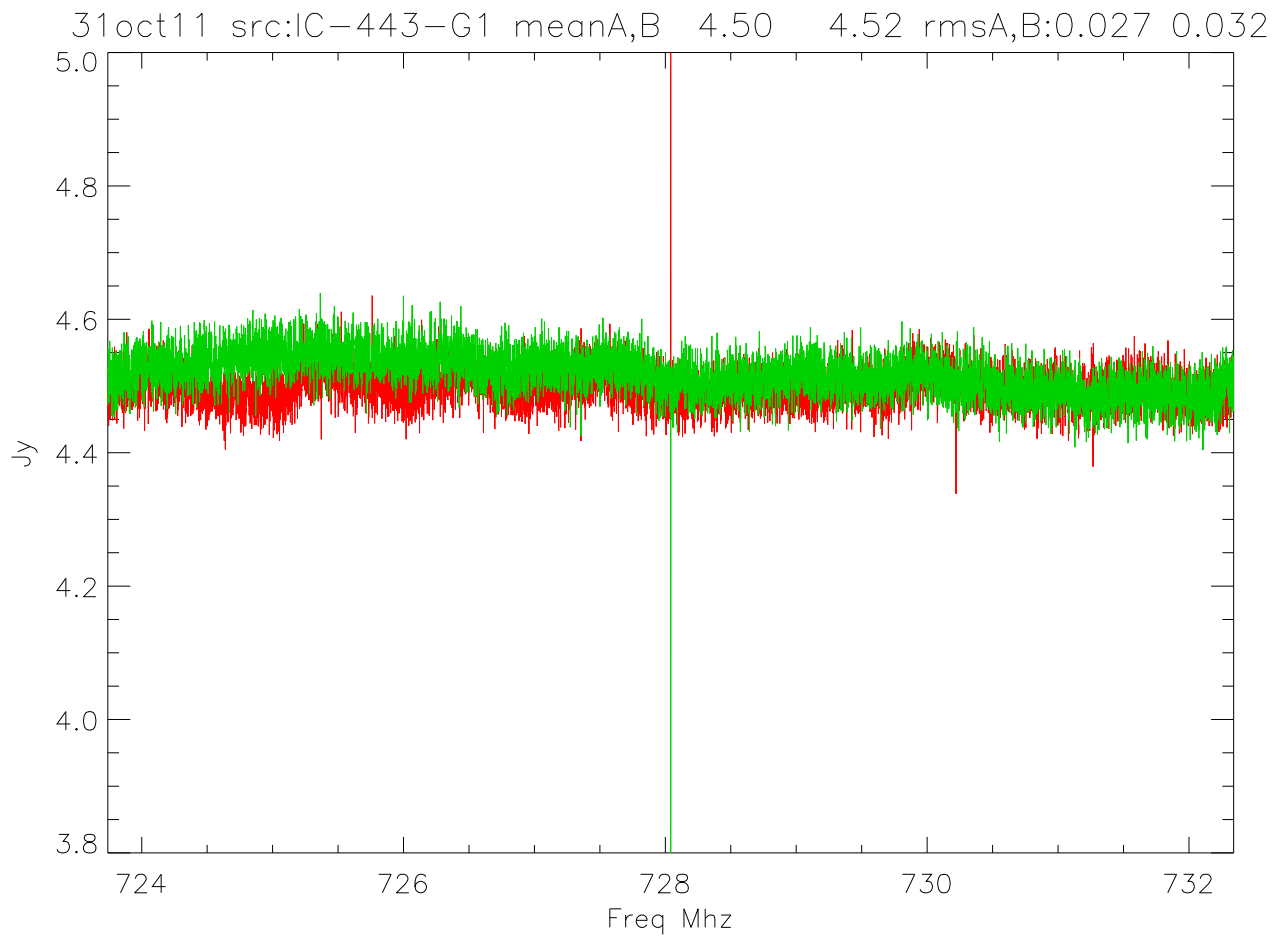

31oct11 src:IC-443-G1 meanA,B 4.28 4.23 rmsA,B:0.237 0.278

31oct11 src:IC-443-G1 meanA,B 4.10 4.09 rmsA,B:0.033 0.028

31oct11 src:IC-443-G1 meanA,B 4.17 4.14 rmsA,B:0.030 0.027