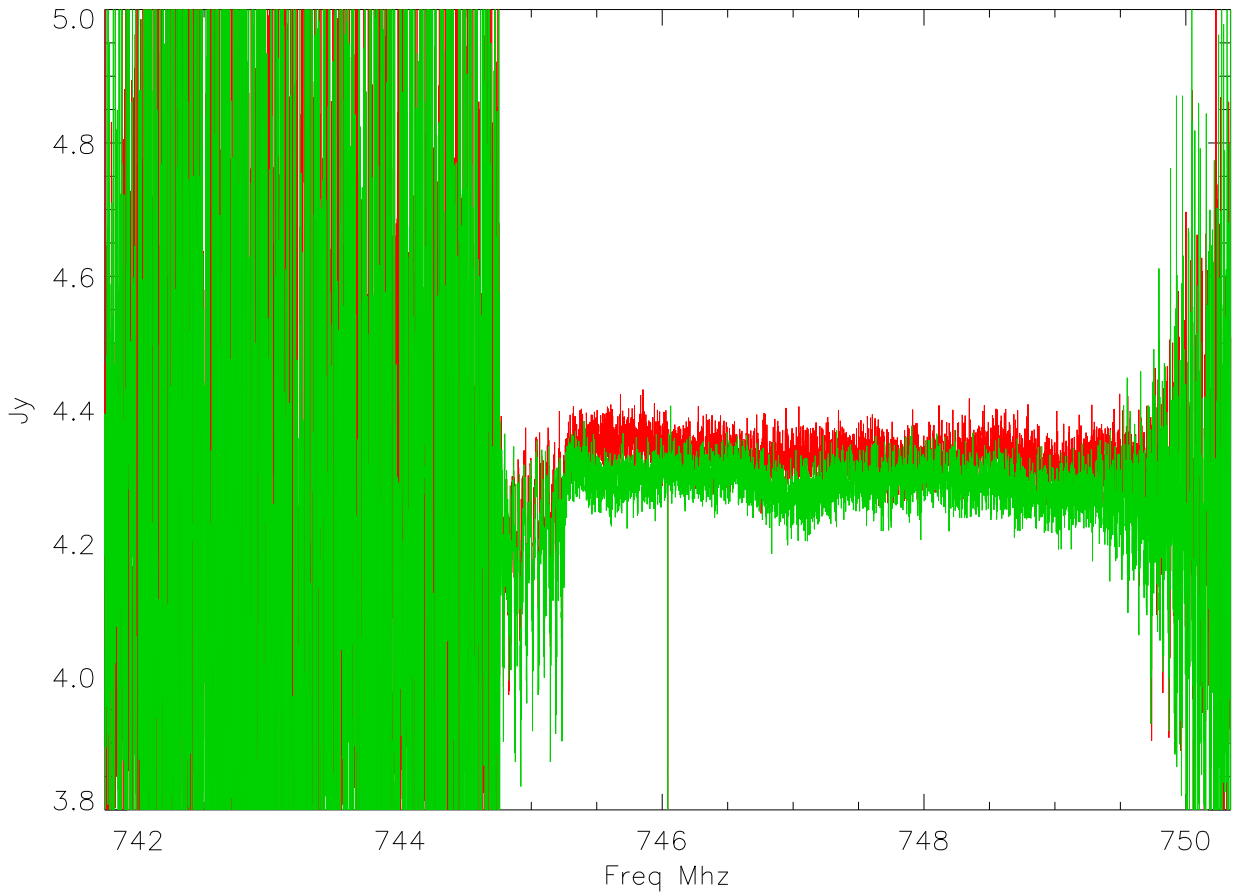

31oct11 src:IC-443-G1 meanA,B 4.28 4.23 rmsA,B:0.237 0.278

31oct11 src:IC-443-G1 meanA,B 4.10 4.09 rmsA,B:0.033 0.028

31oct11 src:IC-443-G1 meanA,B 4.17 4.14 rmsA,B:0.030 0.027