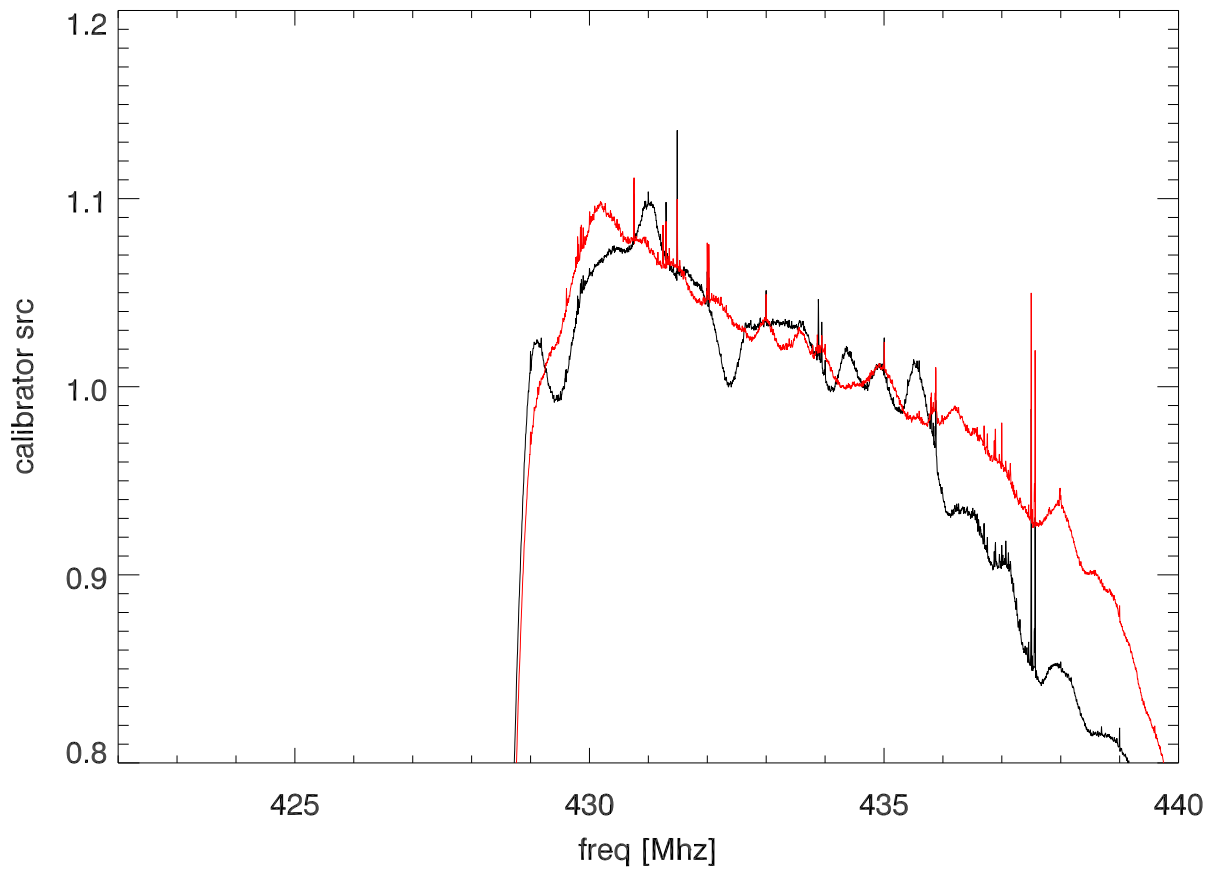

29jul11 a2599 430dome. overplot 300 sec avg off spectra (with offsets)

29jul11 a2599 430 dome 300secs offsrc. src B0035+238

29jul11 a2599 430 dome 300secs offsrc. src B0035+238

29jul11 a2599 430 dome 300secs offsrc. src B0123+257

29jul11 a2599 430 dome 300secs offsrc. src B0123+257

29jul11 a2599 430 dome 300secs offsrc. src B0146+056

29jul11 a2599 430 dome 300secs offsrc. src B0146+056

29jul11 a2599 430 dome 300secs offsrc. src B2_0222+31B