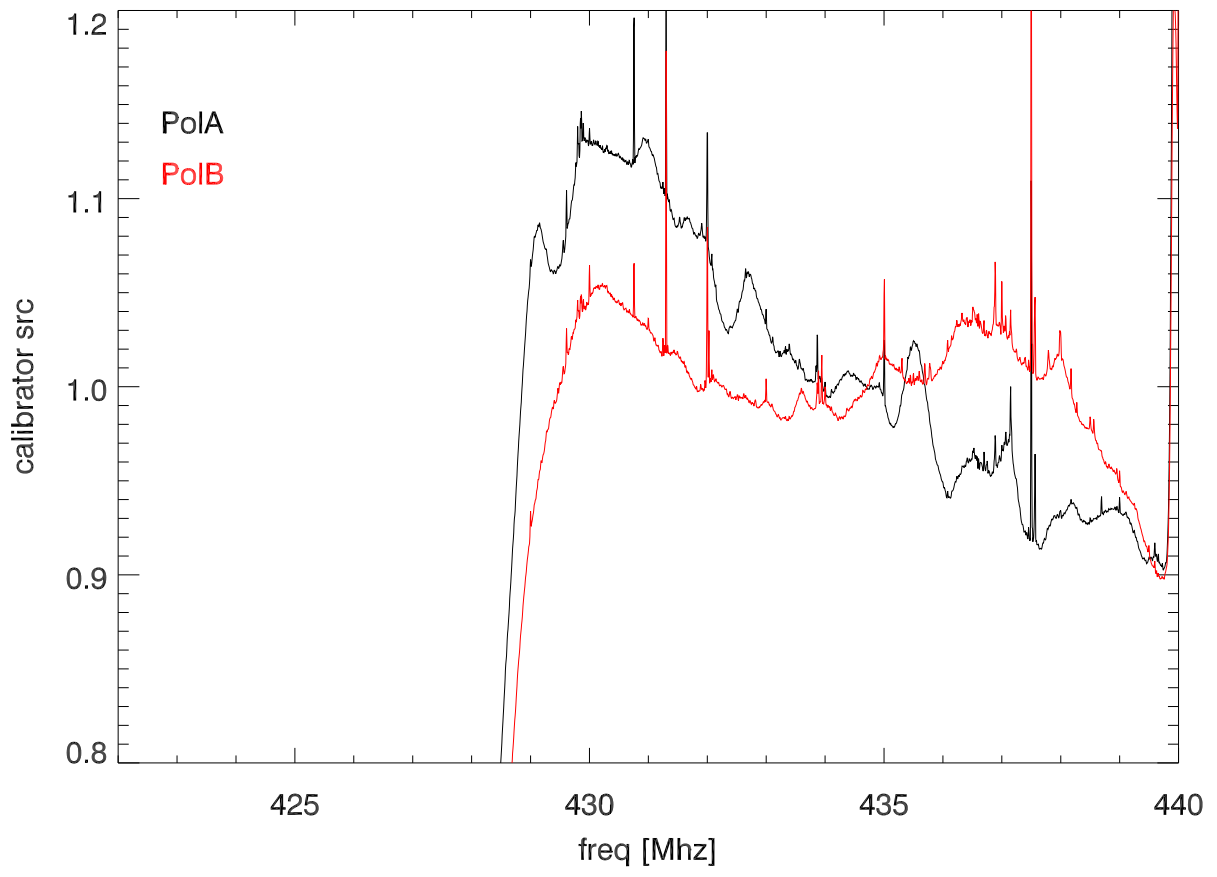

29jul11 a2599 430 dome 300secs offsrc. src MRC0200+015

29jul11 a2599 430 dome 300secs offsrc. src MRC0200+015