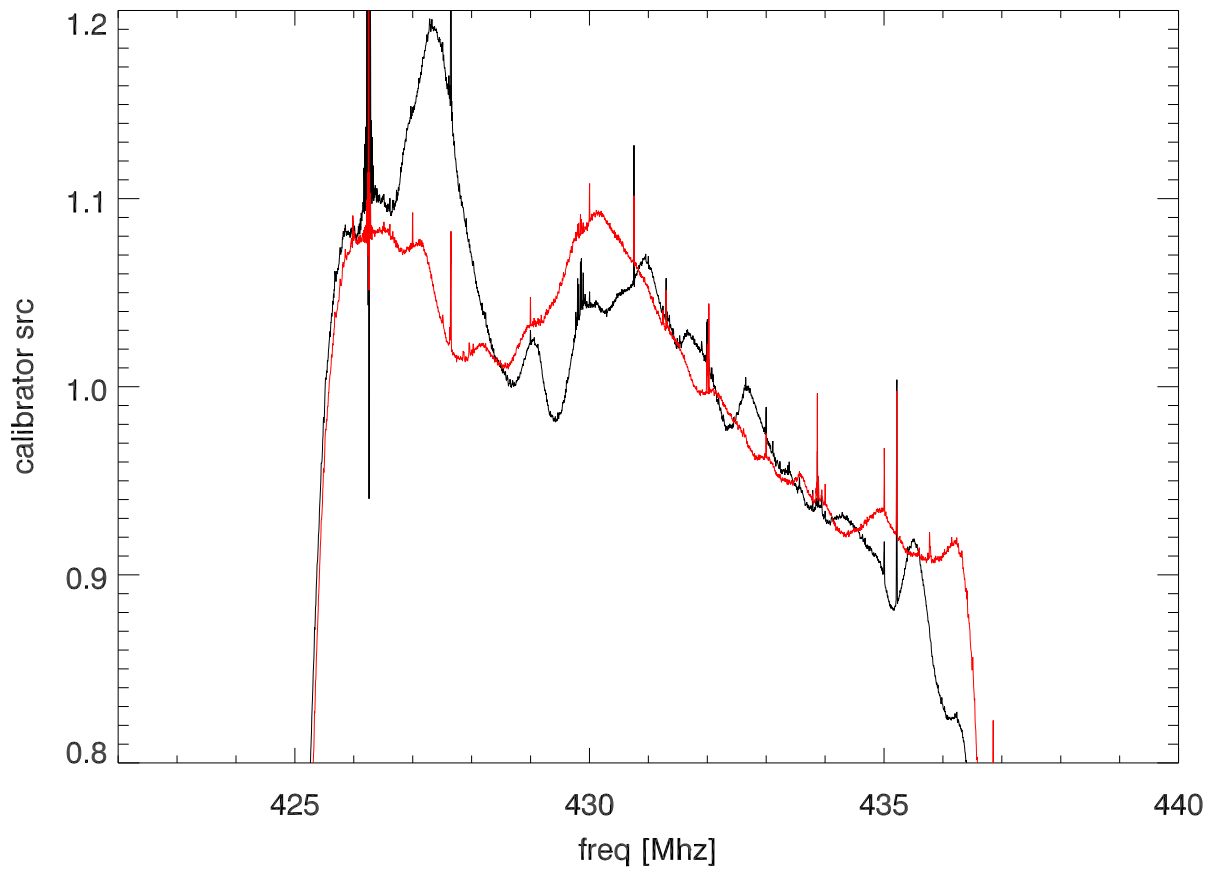

29jul11 a2599 430 dome 300secs offsrc. src MRC0200+015

29jul11 a2599 430 dome 300secs offsrc. src B2_0222+31B