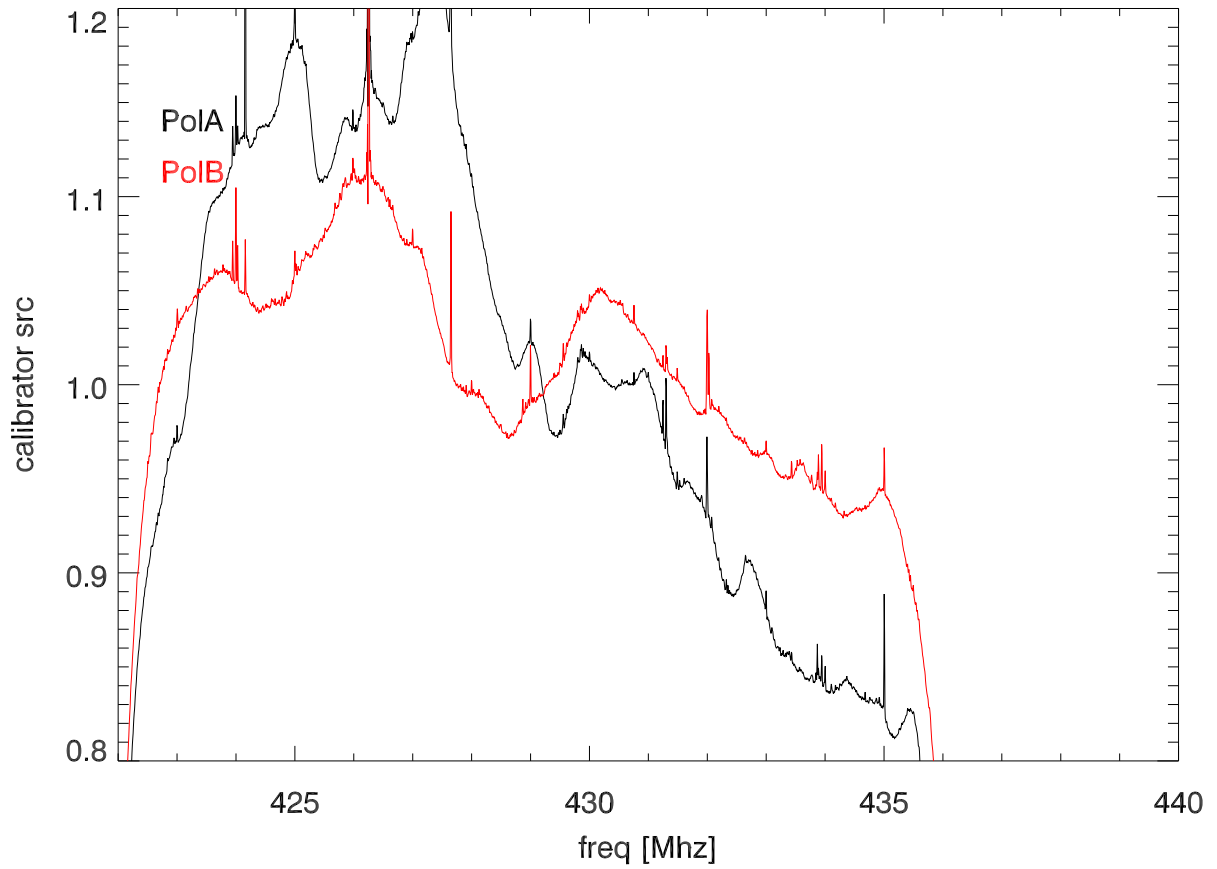

29jul11 a2599 430dome. overplot 300 sec avg off spectra (with offsets)

29jul11 a2599 430 dome 300secs offsrc. src B0035+238

29jul11 a2599 430 dome 300secs offsrc. src B0035+238

29jul11 a2599 430 dome 300secs offsrc. src B0123+257

29jul11 a2599 430 dome 300secs offsrc. src B0123+257

29jul11 a2599 430 dome 300secs offsrc. src B0146+056

29jul11 a2599 430 dome 300secs offsrc. src B0146+056

29jul11 a2599 430 dome 300secs offsrc. src B2_0222+31B