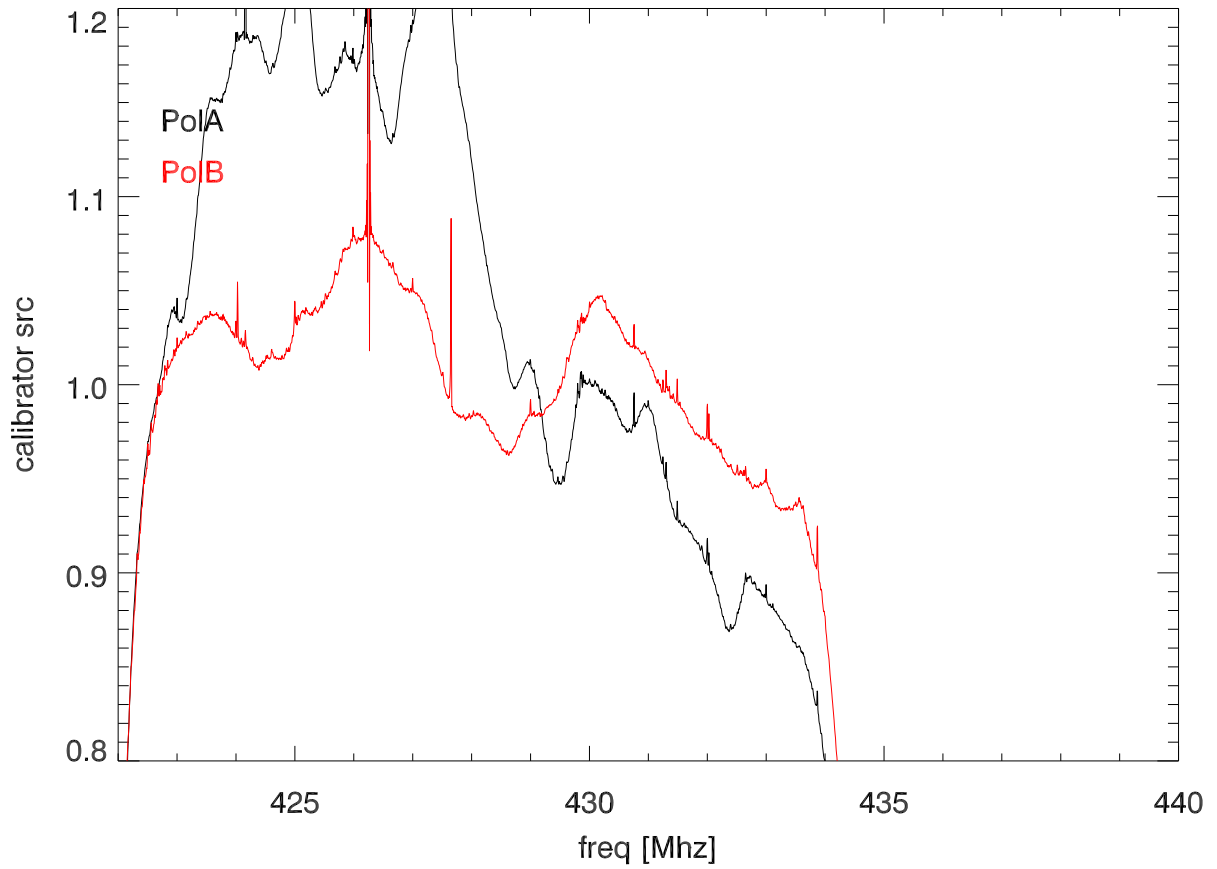

29jul11 a2599 430dome. overplot 300 sec avg off spectra (with offsets)

29jul11 a2599 430 dome 300secs offsrc. src B0035+238

29jul11 a2599 430 dome 300secs offsrc. src B0035+238

29jul11 a2599 430 dome 300secs offsrc. src B0123+257

29jul11 a2599 430 dome 300secs offsrc. src B0123+257

29jul11 a2599 430 dome 300secs offsrc. src B0146+056

29jul11 a2599 430 dome 300secs offsrc. src B0146+056

29jul11 a2599 430 dome 300secs offsrc. src B2_0222+31B