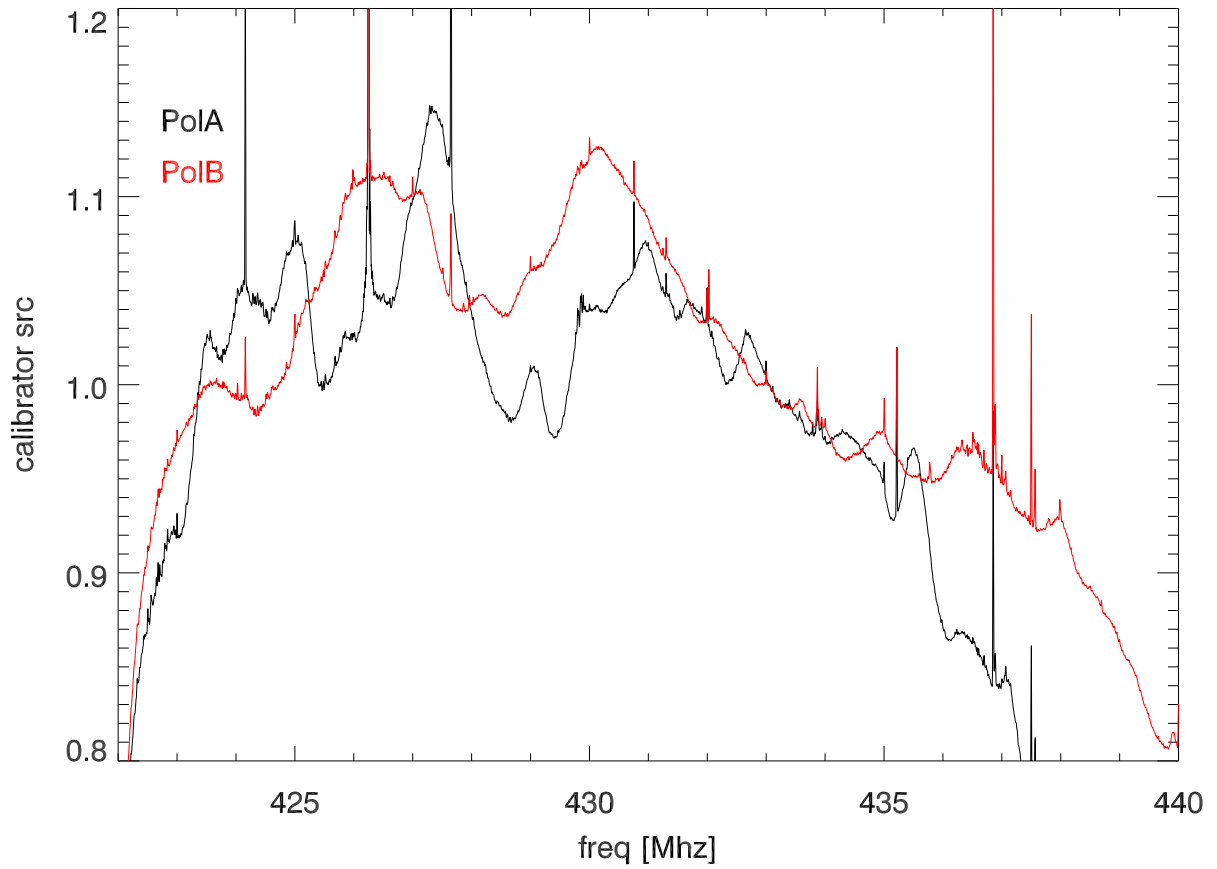

29jul11 a2599 430dome. overplot 300 sec avg off spectra (with offsets)

29jul11 a2599 430 dome 300secs offsrc. src B0035+238

29jul11 a2599 430 dome 300secs offsrc. src B0035+238

29jul11 a2599 430 dome 300secs offsrc. src B0123+257

29jul11 a2599 430 dome 300secs offsrc. src B0123+257

29jul11 a2599 430 dome 300secs offsrc. src B0146+056

29jul11 a2599 430 dome 300secs offsrc. src B0146+056

29jul11 a2599 430 dome 300secs offsrc. src B2_0222+31B