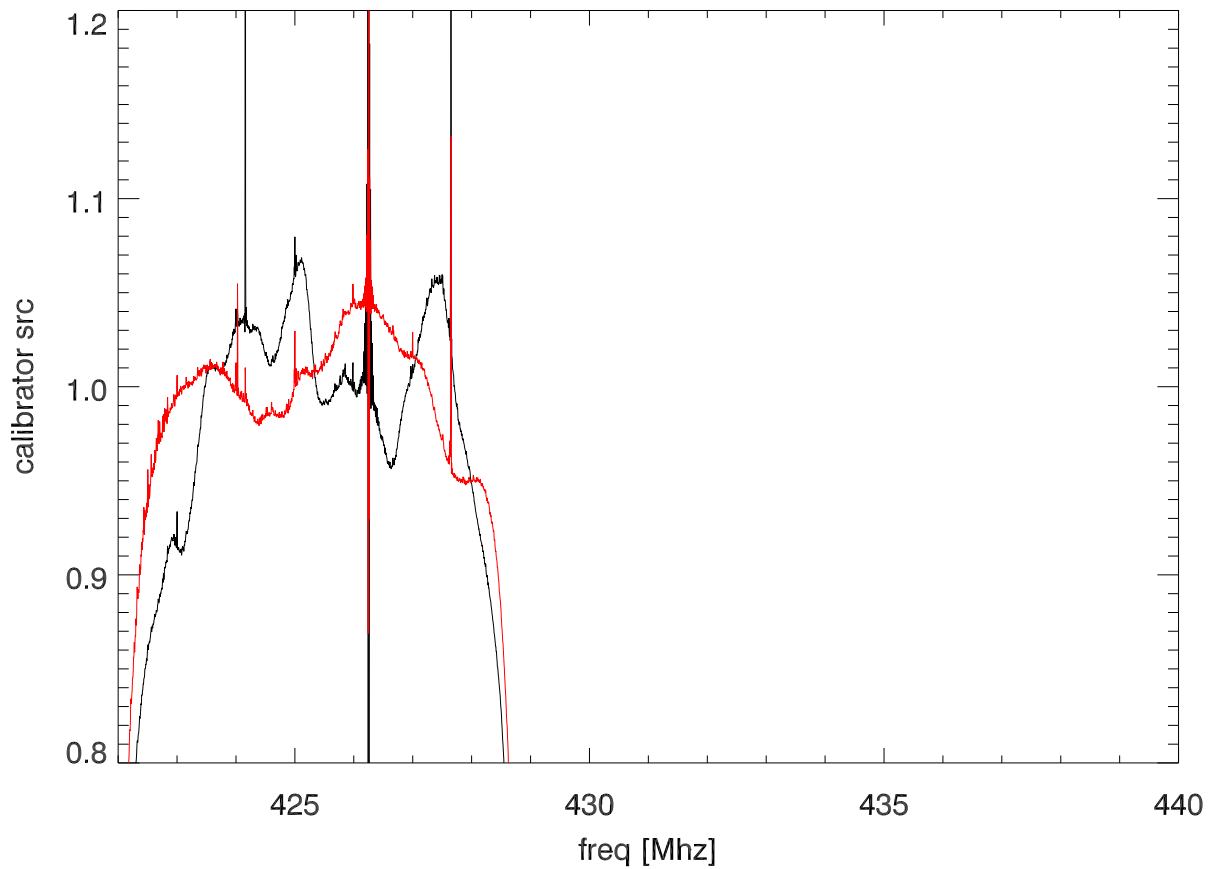

29jul11 a2599 430dome. overplot 300 sec avg off spectra (with offsets)

29jul11 a2599 430 dome 300secs offsrc. src B0035+238

29jul11 a2599 430 dome 300secs offsrc. src B0035+238

29jul11 a2599 430 dome 300secs offsrc. src B0123+257

29jul11 a2599 430 dome 300secs offsrc. src B0123+257

29jul11 a2599 430 dome 300secs offsrc. src B0146+056

29jul11 a2599 430 dome 300secs offsrc. src B0146+056

29jul11 a2599 430 dome 300secs offsrc. src B2_0222+31B