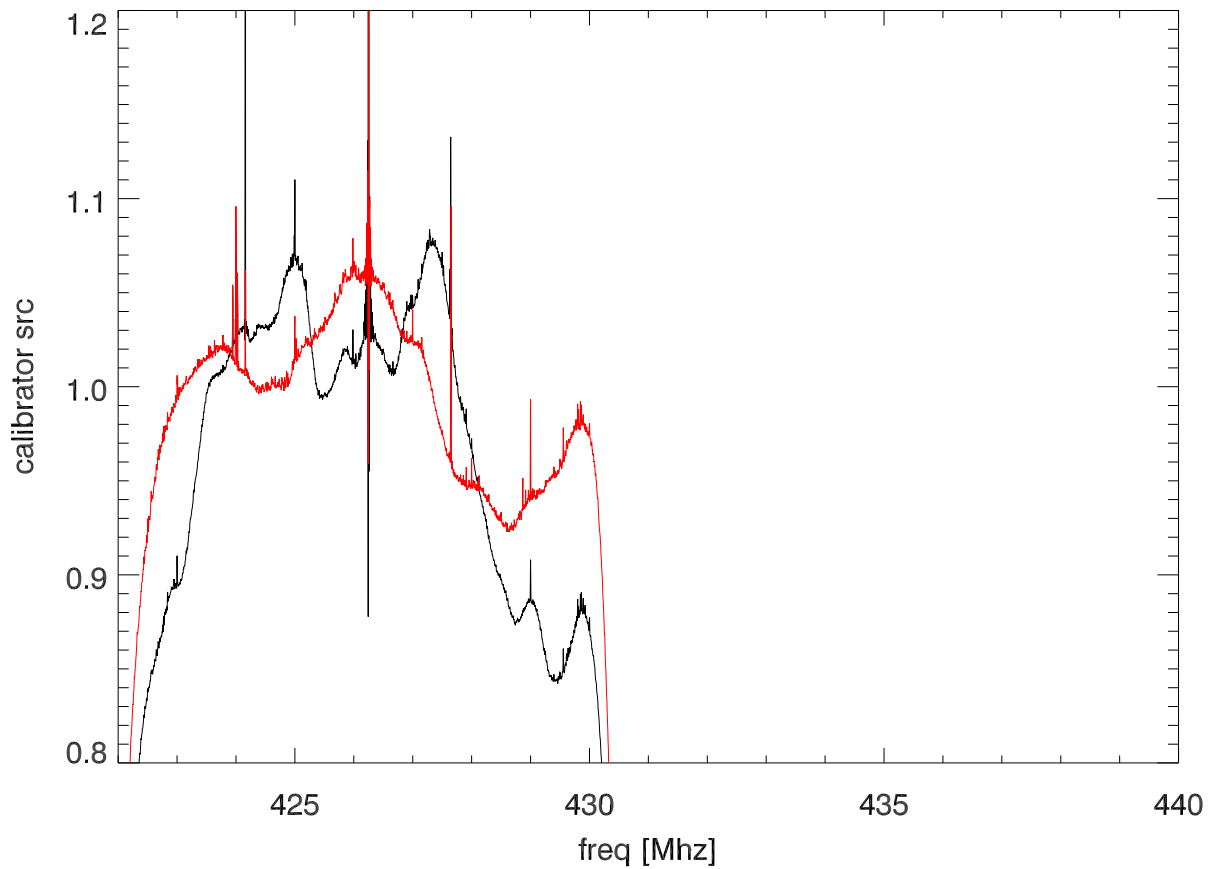

29jul11 a2599 430dome. overplot 300 sec avg off spectra (with offsets)

29jul11 a2599 430 dome 300secs offsrc. src B0035+238

29jul11 a2599 430 dome 300secs offsrc. src B0035+238

29jul11 a2599 430 dome 300secs offsrc. src B0123+257

29jul11 a2599 430 dome 300secs offsrc. src B0123+257

29jul11 a2599 430 dome 300secs offsrc. src B0146+056

29jul11 a2599 430 dome 300secs offsrc. src B0146+056

29jul11 a2599 430 dome 300secs offsrc. src B2_0222+31B