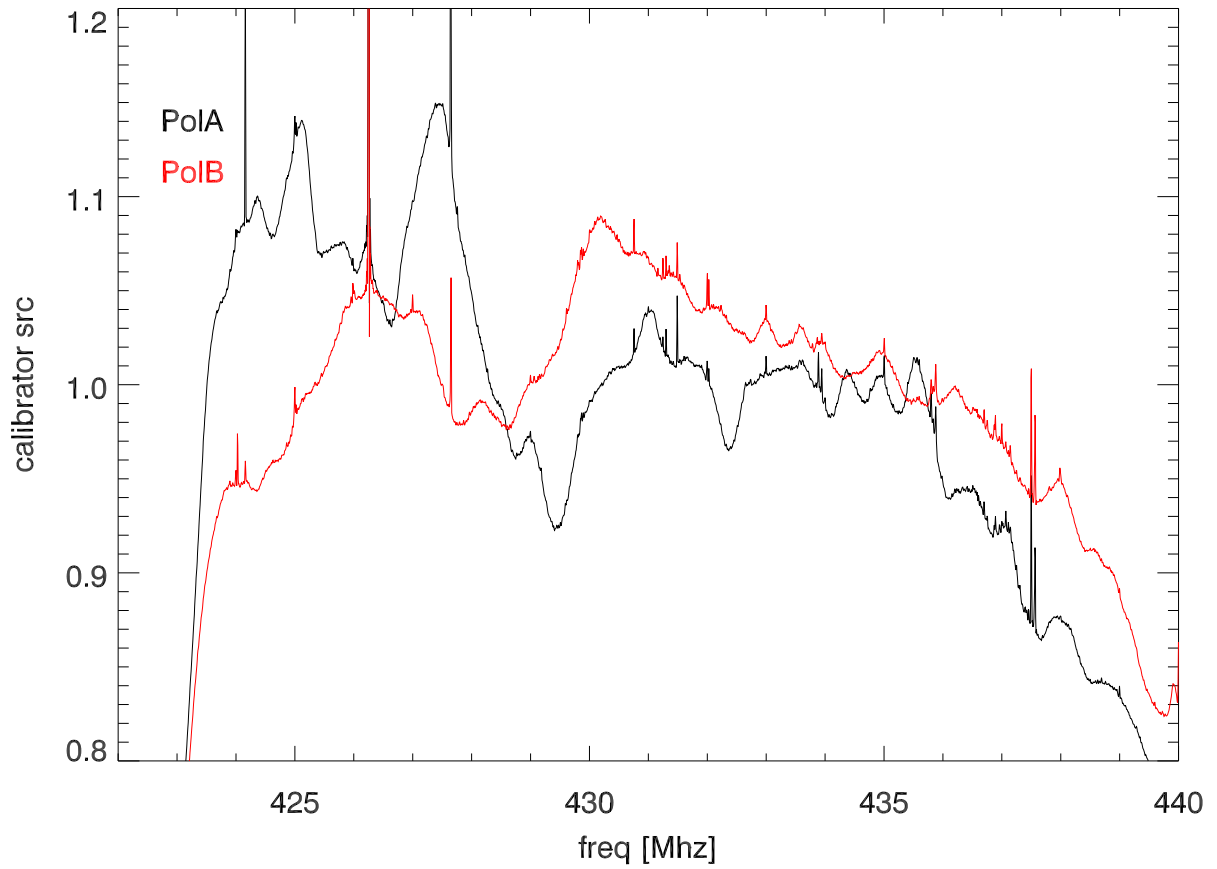

29jul11 a2599 430dome. overplot 300 sec avg off spectra (with offsets)

29jul11 a2599 430 dome 300secs offsrc. src B0035+238

29jul11 a2599 430 dome 300secs offsrc. src B0035+238

29jul11 a2599 430 dome 300secs offsrc. src B0123+257

29jul11 a2599 430 dome 300secs offsrc. src B0123+257

29jul11 a2599 430 dome 300secs offsrc. src B0146+056

29jul11 a2599 430 dome 300secs offsrc. src B0146+056

29jul11 a2599 430 dome 300secs offsrc. src B2_0222+31B