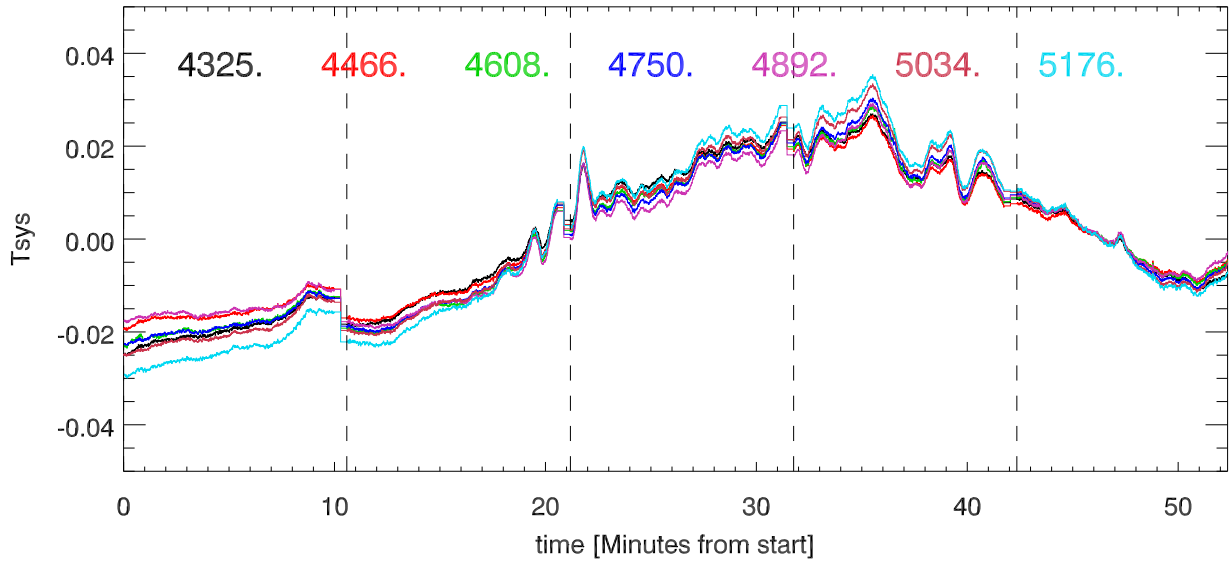

Total power vs time tracking J1711457 on 16mar11

Total power vs za

Total power vs az.

Total power vs time tracking J1711457 on 15mar11

Total power vs za

Total power vs az

overplot 15,16mar11 Total power vs az. J1711457