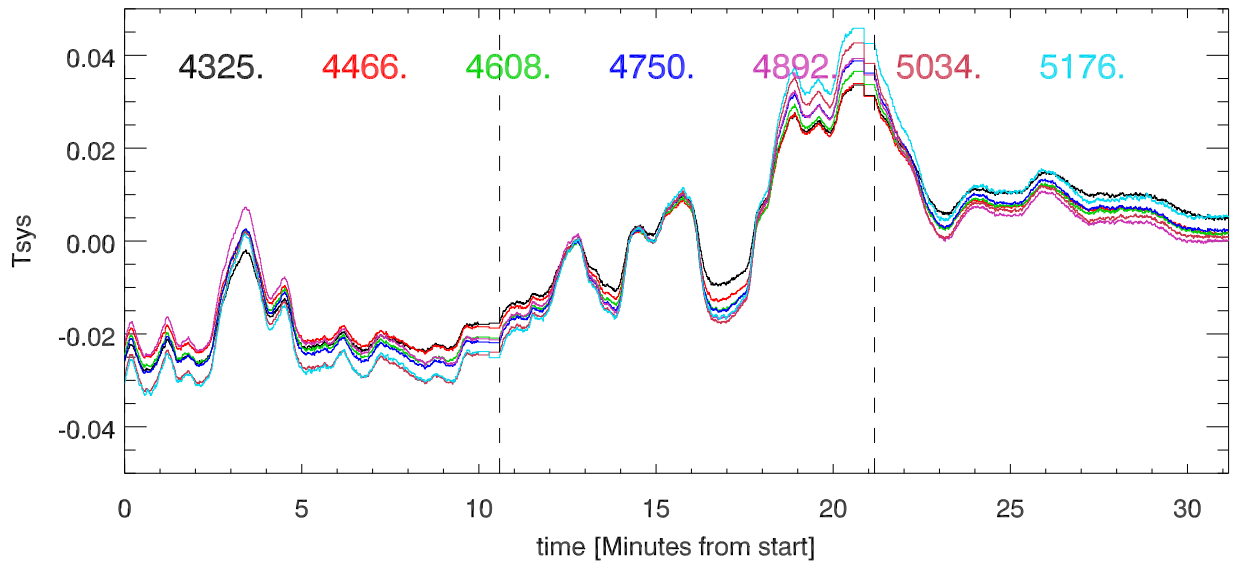

Total power vs time tracking J1711457 on 16mar11

Total power vs za

Total power vs az.

Total power vs time tracking J1711457 on 15mar11

Total power vs za

Total power vs az

overplot 15,16mar11 Total power vs az. J1711457