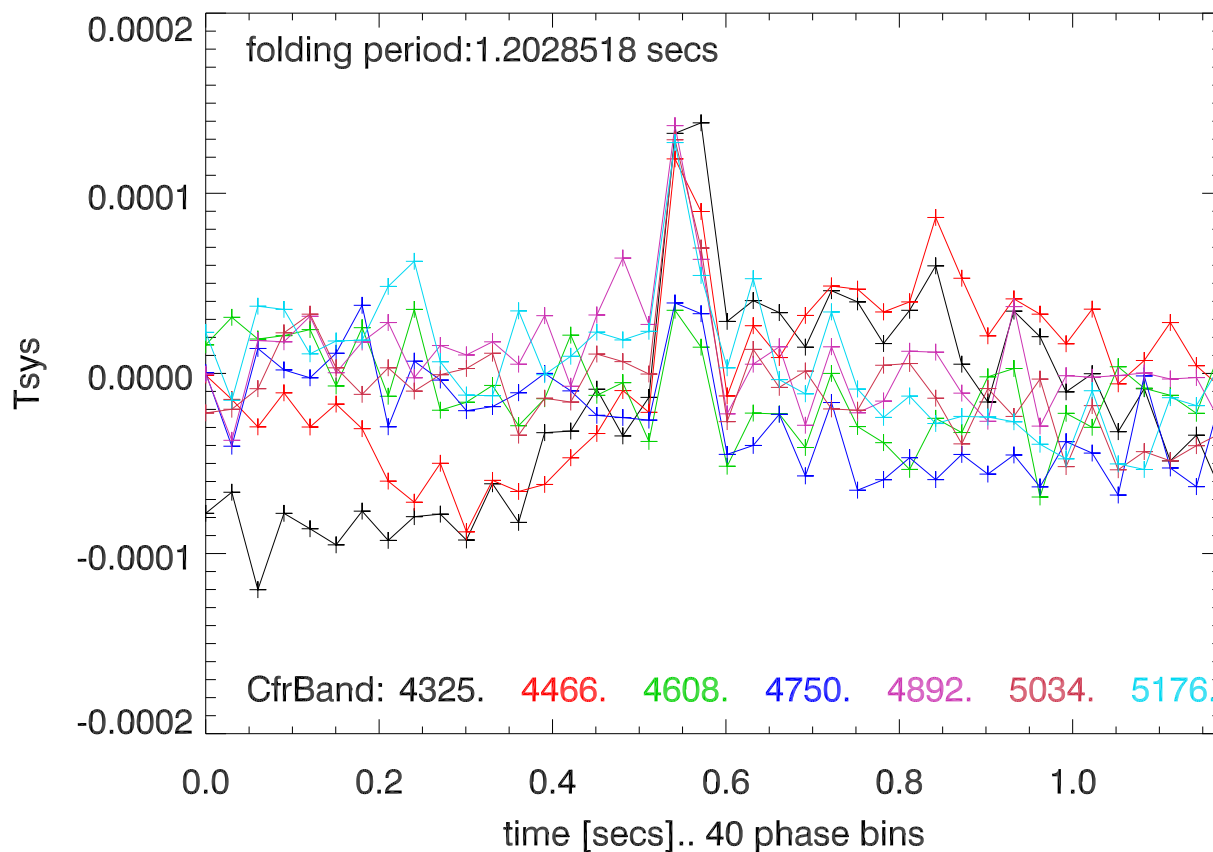

30dec09 psr B2110+27 fold 600 secs of data

Avg 7 172Mhz bands. Convert to mJy