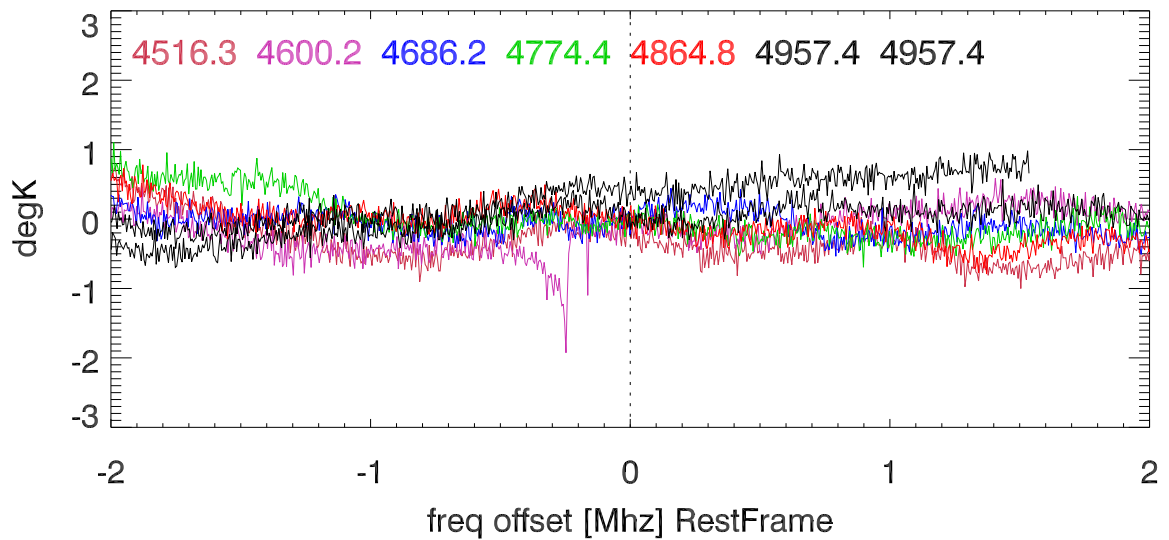

W51 avgd on/off-1 for 20100605

W51 avgd on/off-1 for 20100605

H_alfa 4503.5:5034.0 Mhz overplot lineNums

H_beta 4503.5:5034.0 Mhz overplot lineNums

H_gamma 4503.5:5034.0 Mhz overplot lineNums

He_alfa 4503.5:5034.0 Mhz overplot lineNums

He_beta 4503.5:5034.0 Mhz overplot lineNums

He_gamma 4503.5:5034.0 Mhz overplot lineNums

C_alfa 4503.5:5034.0 Mhz overplot lineNums

C_beta 4503.5:5034.0 Mhz overplot lineNums

C_gamma 4503.5:5034.0 Mhz overplot lineNums