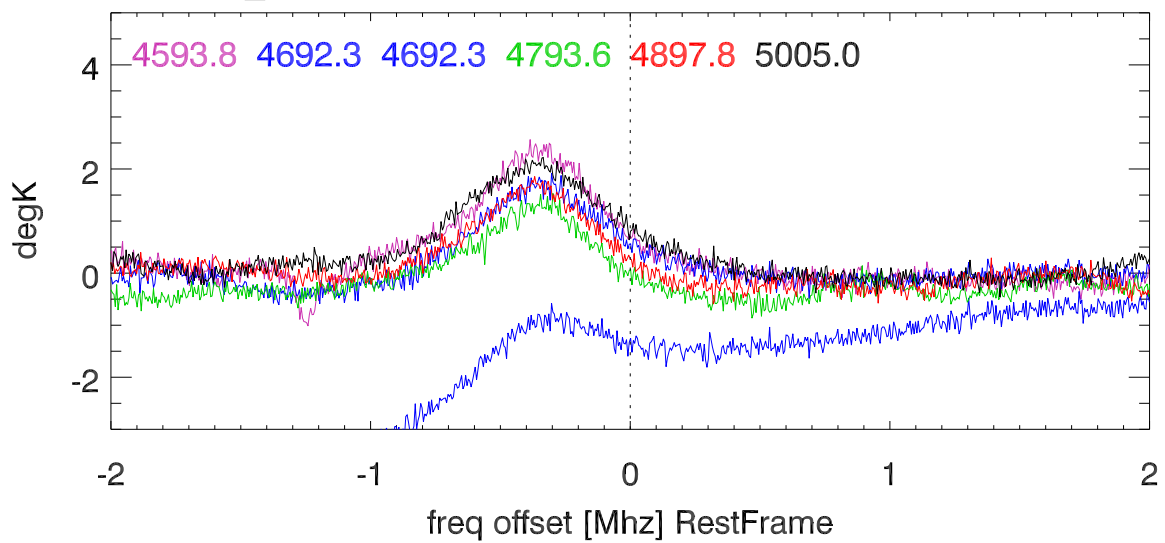

W51 avgd on/off-1 for 20100605

W51 avgd on/off-1 for 20100605

H_alfa 4503.5:5034.0 Mhz overplot lineNums

H_beta 4503.5:5034.0 Mhz overplot lineNums

H_gamma 4503.5:5034.0 Mhz overplot lineNums

He_alfa 4503.5:5034.0 Mhz overplot lineNums

He_beta 4503.5:5034.0 Mhz overplot lineNums

He_gamma 4503.5:5034.0 Mhz overplot lineNums

C_alfa 4503.5:5034.0 Mhz overplot lineNums

C_beta 4503.5:5034.0 Mhz overplot lineNums

C_gamma 4503.5:5034.0 Mhz overplot lineNums