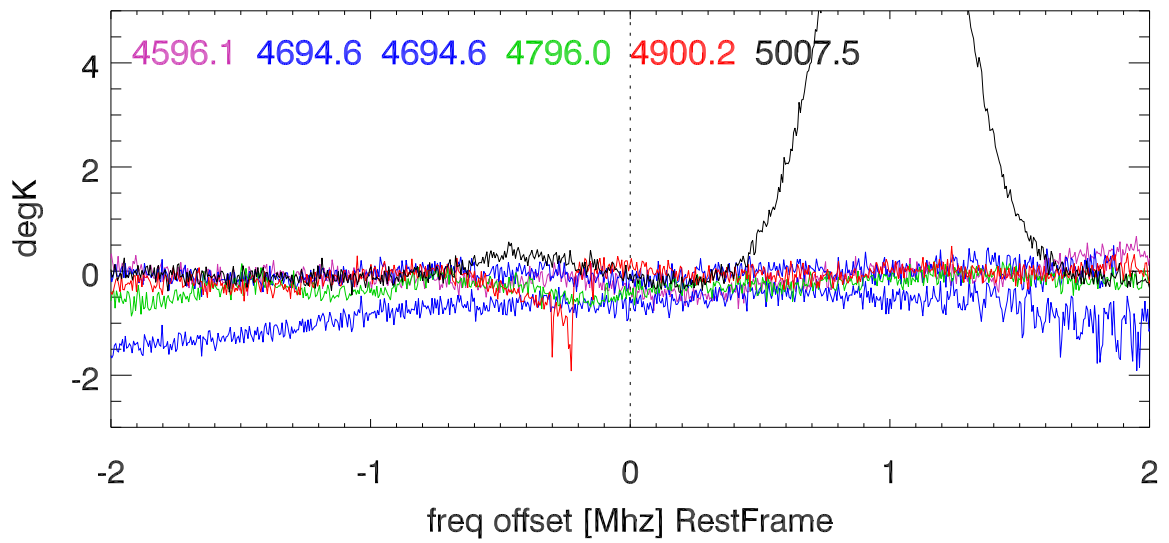

W51 avgd on/off-1 for 20100605

W51 avgd on/off-1 for 20100605

H_alfa 4503.5:5034.0 Mhz overplot lineNums

H_beta 4503.5:5034.0 Mhz overplot lineNums

H_gamma 4503.5:5034.0 Mhz overplot lineNums

He_alfa 4503.5:5034.0 Mhz overplot lineNums

He_beta 4503.5:5034.0 Mhz overplot lineNums

He_gamma 4503.5:5034.0 Mhz overplot lineNums

C_alfa 4503.5:5034.0 Mhz overplot lineNums

C_beta 4503.5:5034.0 Mhz overplot lineNums

C_gamma 4503.5:5034.0 Mhz overplot lineNums