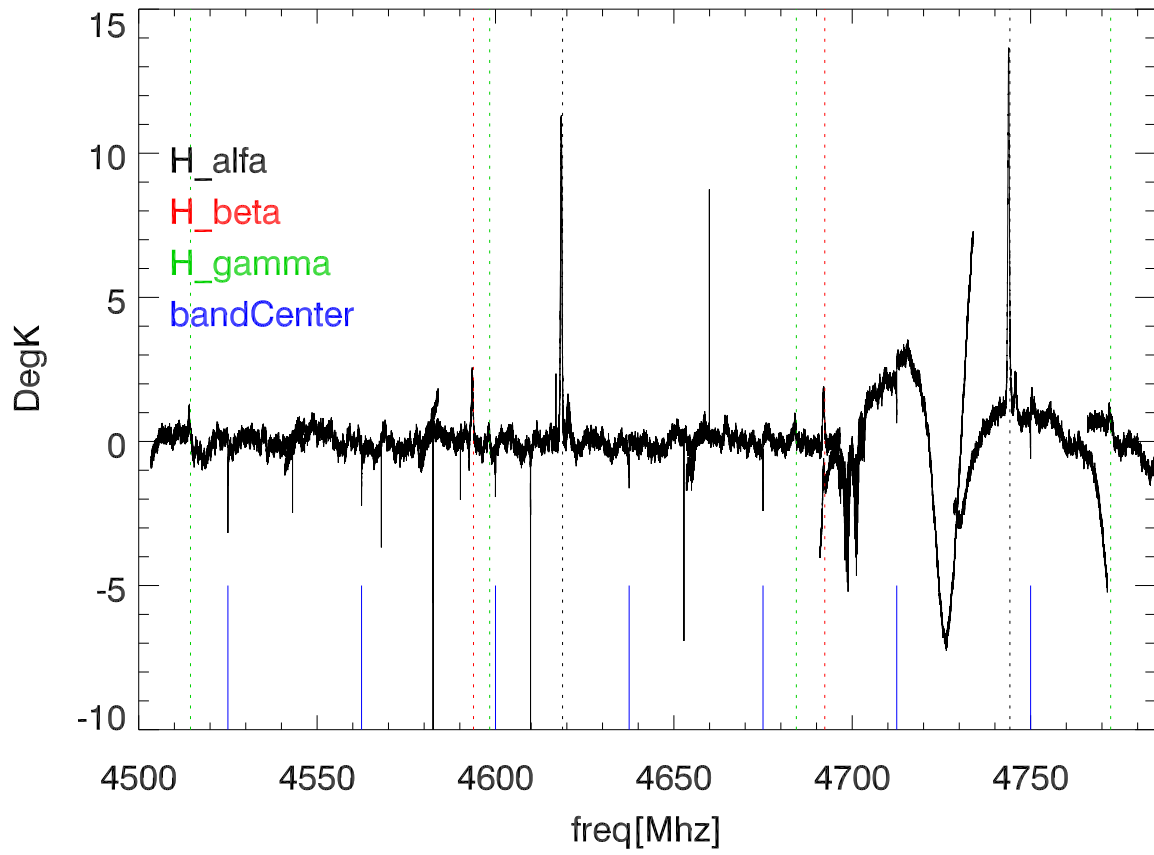

W51 avgd on/off-1 for 20100605

W51 avgd on/off-1 for 20100605

H_alfa 4503.5:5034.0 Mhz overplot lineNums

H_beta 4503.5:5034.0 Mhz overplot lineNums

H_gamma 4503.5:5034.0 Mhz overplot lineNums

He_alfa 4503.5:5034.0 Mhz overplot lineNums

He_beta 4503.5:5034.0 Mhz overplot lineNums

He_gamma 4503.5:5034.0 Mhz overplot lineNums

C_alfa 4503.5:5034.0 Mhz overplot lineNums

C_beta 4503.5:5034.0 Mhz overplot lineNums

C_gamma 4503.5:5034.0 Mhz overplot lineNums