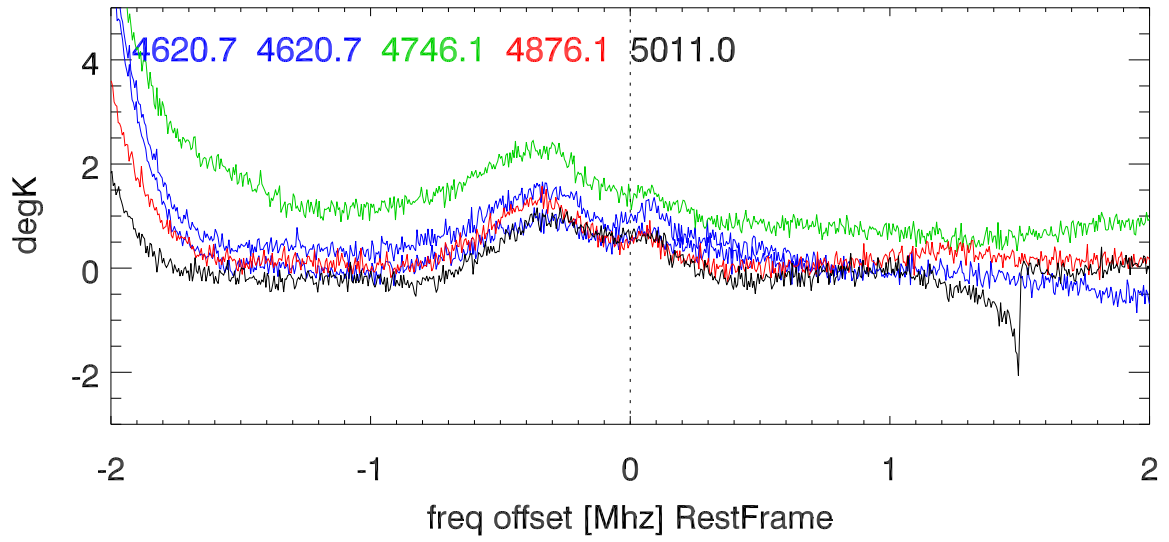

W51 avgd on/off-1 for 20100605

W51 avgd on/off-1 for 20100605

H_alfa 4503.5:5034.0 Mhz overplot lineNums

H_beta 4503.5:5034.0 Mhz overplot lineNums

H_gamma 4503.5:5034.0 Mhz overplot lineNums

He_alfa 4503.5:5034.0 Mhz overplot lineNums

He_beta 4503.5:5034.0 Mhz overplot lineNums

He_gamma 4503.5:5034.0 Mhz overplot lineNums

C_alfa 4503.5:5034.0 Mhz overplot lineNums

C_beta 4503.5:5034.0 Mhz overplot lineNums

C_gamma 4503.5:5034.0 Mhz overplot lineNums