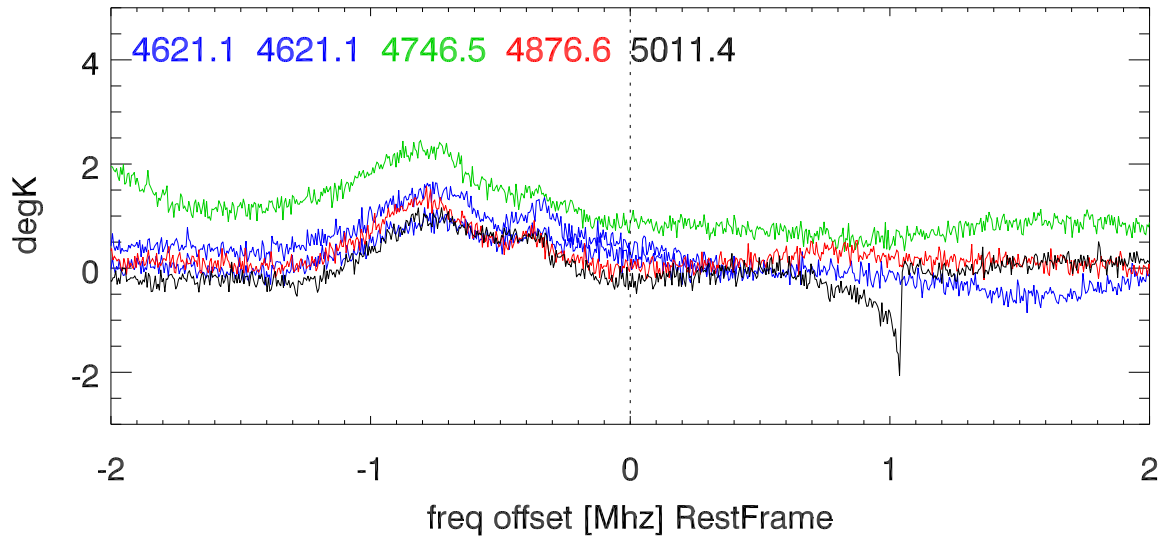

W51 avgd on/off-1 for 20100605

W51 avgd on/off-1 for 20100605

H_alfa 4503.5:5034.0 Mhz overplot lineNums

H_beta 4503.5:5034.0 Mhz overplot lineNums

H_gamma 4503.5:5034.0 Mhz overplot lineNums

He_alfa 4503.5:5034.0 Mhz overplot lineNums

He_beta 4503.5:5034.0 Mhz overplot lineNums

He_gamma 4503.5:5034.0 Mhz overplot lineNums

C_alfa 4503.5:5034.0 Mhz overplot lineNums

C_beta 4503.5:5034.0 Mhz overplot lineNums

C_gamma 4503.5:5034.0 Mhz overplot lineNums