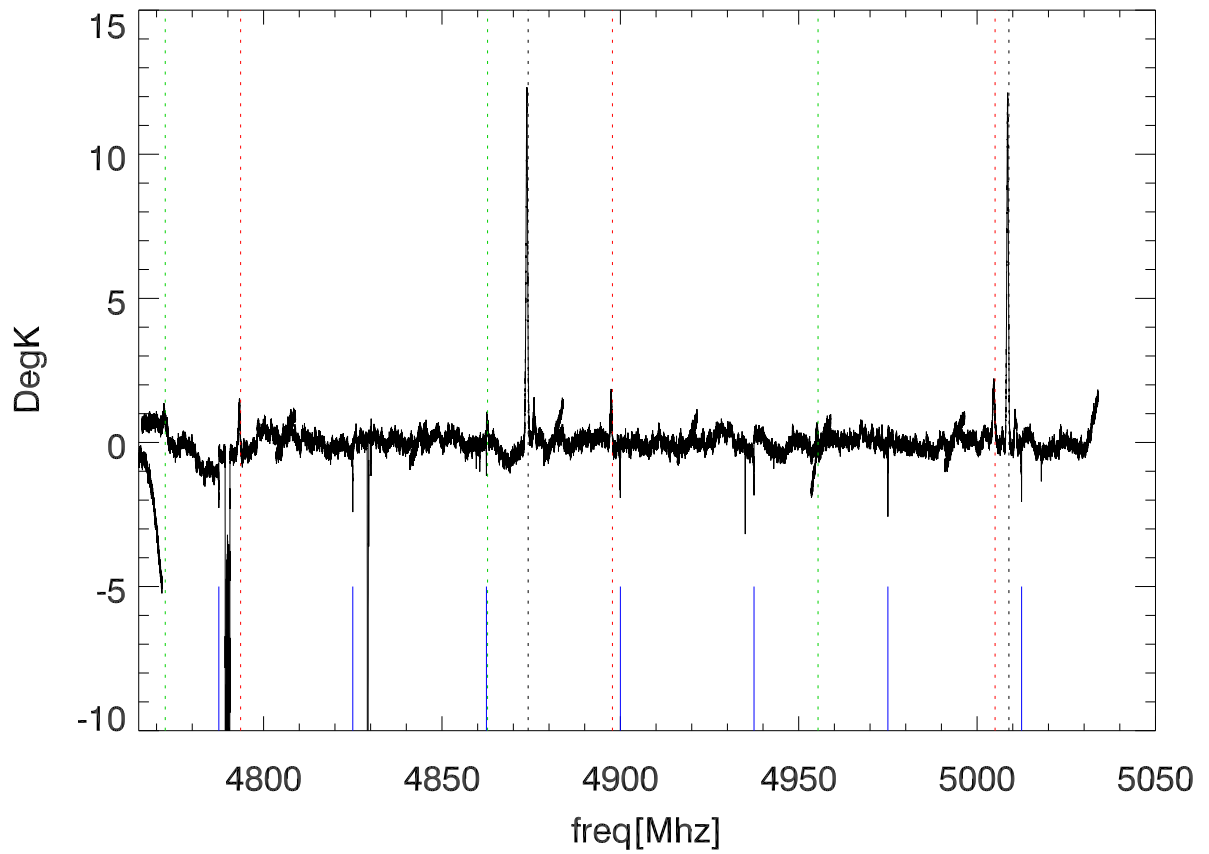

W51 avgd on/off-1 for 20100605

W51 avgd on/off-1 for 20100605

H_alfa 4503.5:5034.0 Mhz overplot lineNums

H_beta 4503.5:5034.0 Mhz overplot lineNums

H_gamma 4503.5:5034.0 Mhz overplot lineNums

He_alfa 4503.5:5034.0 Mhz overplot lineNums

He_beta 4503.5:5034.0 Mhz overplot lineNums

He_gamma 4503.5:5034.0 Mhz overplot lineNums

C_alfa 4503.5:5034.0 Mhz overplot lineNums

C_beta 4503.5:5034.0 Mhz overplot lineNums

C_gamma 4503.5:5034.0 Mhz overplot lineNums