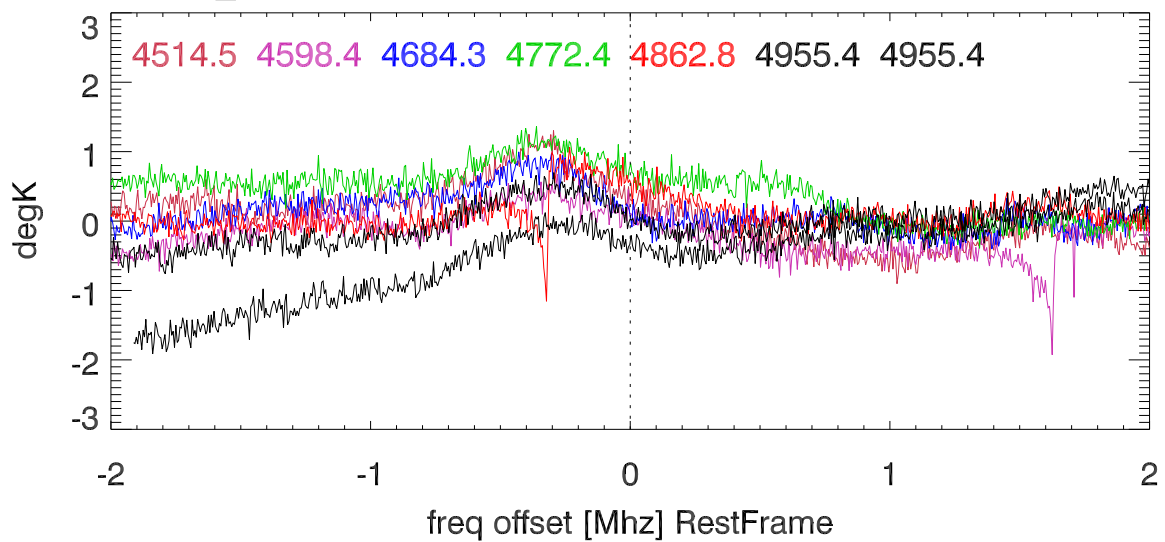

W51 avgd on/off-1 for 20100605

W51 avgd on/off-1 for 20100605

H_alfa 4503.5:5034.0 Mhz overplot lineNums

H_beta 4503.5:5034.0 Mhz overplot lineNums

H_gamma 4503.5:5034.0 Mhz overplot lineNums

He_alfa 4503.5:5034.0 Mhz overplot lineNums

He_beta 4503.5:5034.0 Mhz overplot lineNums

He_gamma 4503.5:5034.0 Mhz overplot lineNums

C_alfa 4503.5:5034.0 Mhz overplot lineNums

C_beta 4503.5:5034.0 Mhz overplot lineNums

C_gamma 4503.5:5034.0 Mhz overplot lineNums