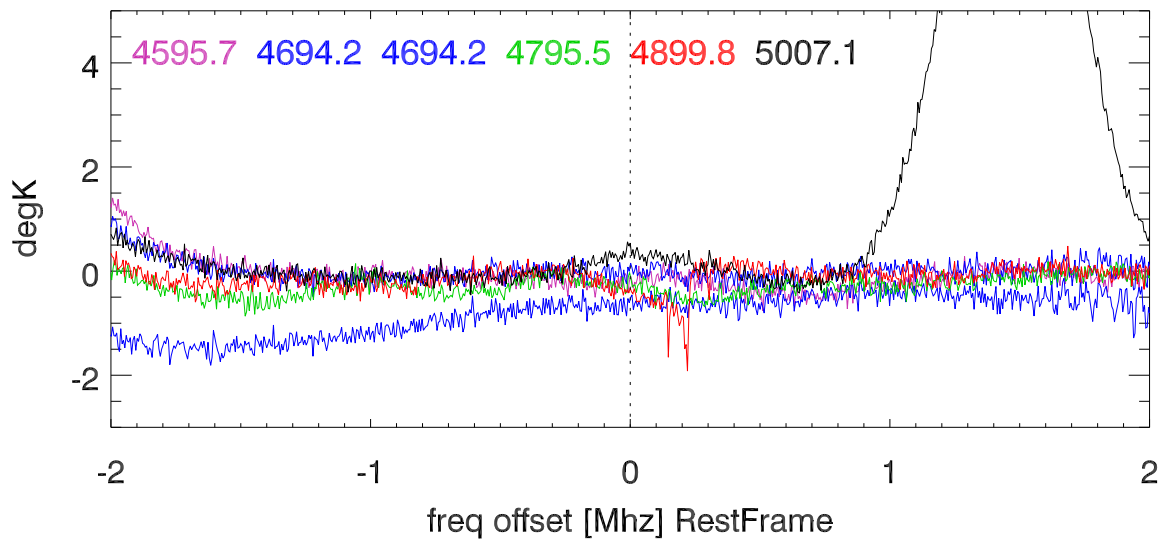

W51 avgd on/off-1 for 20100605

W51 avgd on/off-1 for 20100605

H_alfa 4503.5:5034.0 Mhz overplot lineNums

H_beta 4503.5:5034.0 Mhz overplot lineNums

H_gamma 4503.5:5034.0 Mhz overplot lineNums

He_alfa 4503.5:5034.0 Mhz overplot lineNums

He_beta 4503.5:5034.0 Mhz overplot lineNums

He_gamma 4503.5:5034.0 Mhz overplot lineNums

C_alfa 4503.5:5034.0 Mhz overplot lineNums

C_beta 4503.5:5034.0 Mhz overplot lineNums

C_gamma 4503.5:5034.0 Mhz overplot lineNums