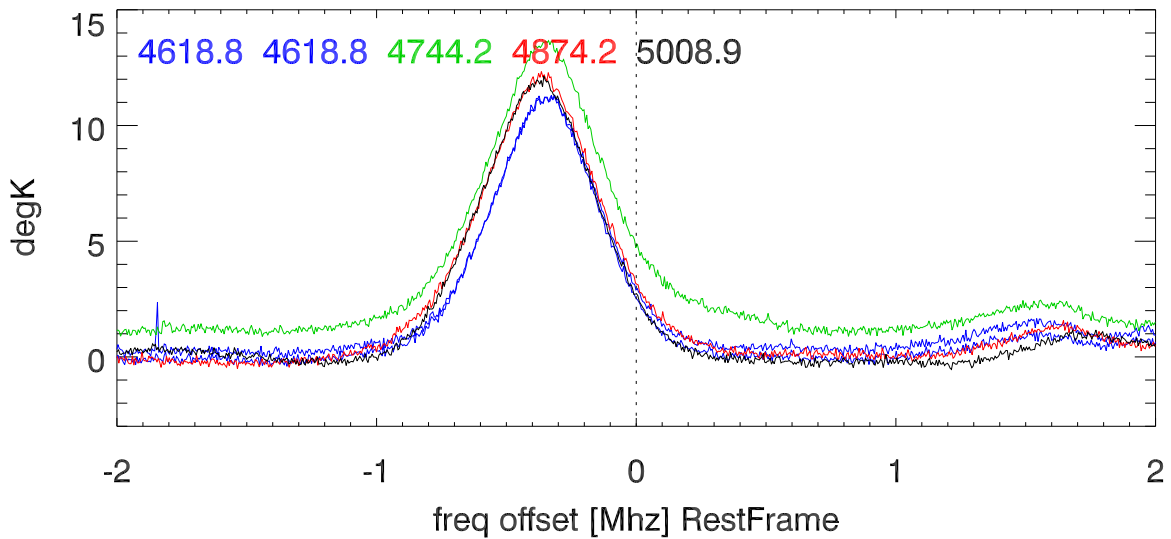

W51 avgd on/off-1 for 20100605

W51 avgd on/off-1 for 20100605

H_alfa 4503.5:5034.0 Mhz overplot lineNums

H_beta 4503.5:5034.0 Mhz overplot lineNums

H_gamma 4503.5:5034.0 Mhz overplot lineNums

He_alfa 4503.5:5034.0 Mhz overplot lineNums

He_beta 4503.5:5034.0 Mhz overplot lineNums

He_gamma 4503.5:5034.0 Mhz overplot lineNums

C_alfa 4503.5:5034.0 Mhz overplot lineNums

C_beta 4503.5:5034.0 Mhz overplot lineNums

C_gamma 4503.5:5034.0 Mhz overplot lineNums