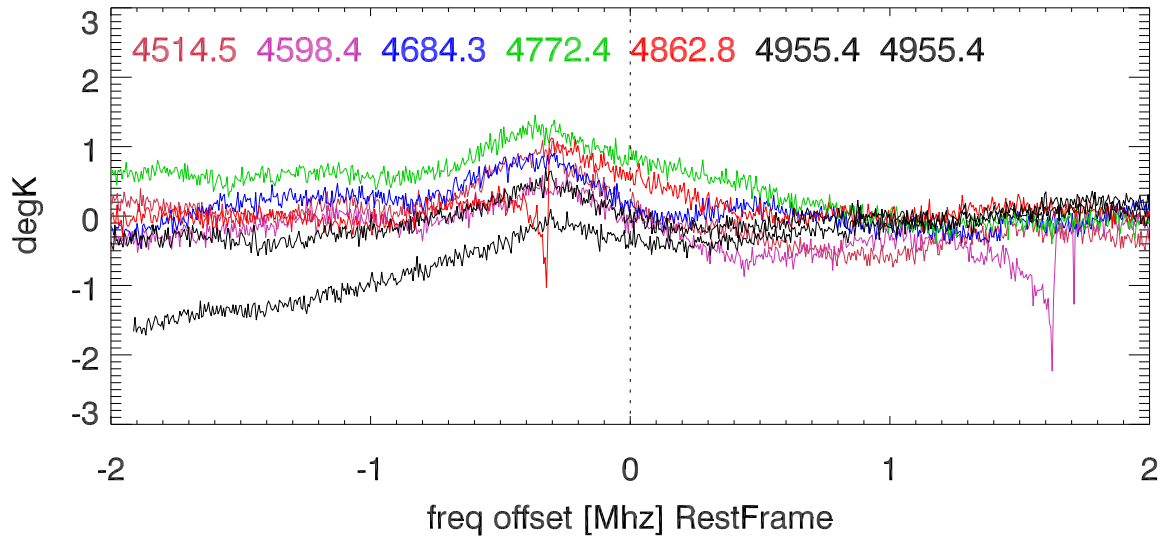

W51 avgd on/off-1 for 20100604

W51 avgd on/off-1 for 20100604

H_alfa 4503.5:5034.0 Mhz overplot lineNums

H_beta 4503.5:5034.0 Mhz overplot lineNums

H_gamma 4503.5:5034.0 Mhz overplot lineNums

He_alfa 4503.5:5034.0 Mhz overplot lineNums

He_beta 4503.5:5034.0 Mhz overplot lineNums

He_gamma 4503.5:5034.0 Mhz overplot lineNums

C_alfa 4503.5:5034.0 Mhz overplot lineNums

C_beta 4503.5:5034.0 Mhz overplot lineNums

C_gamma 4503.5:5034.0 Mhz overplot lineNums