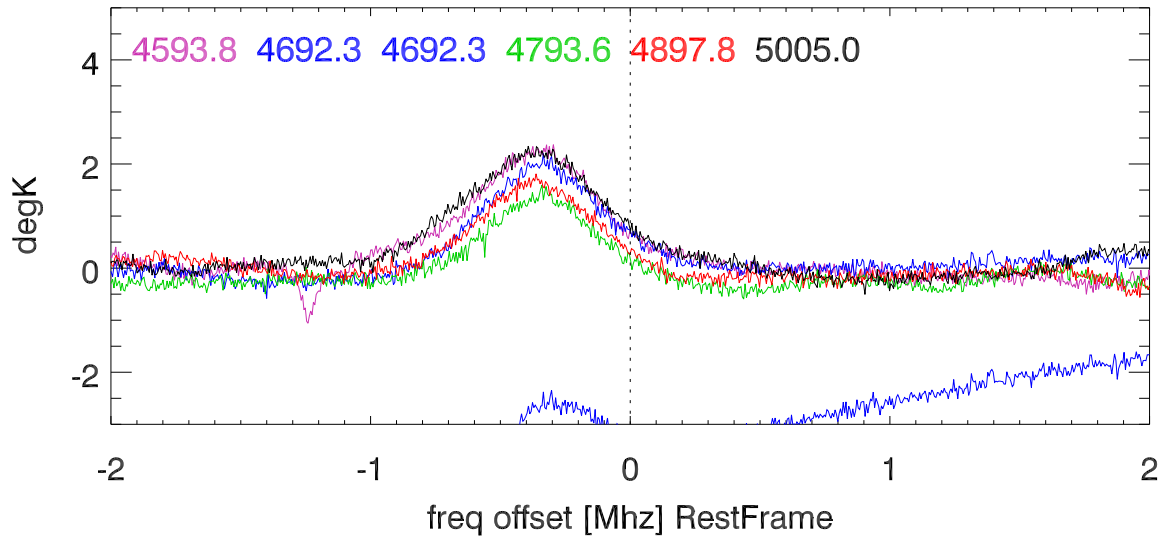

W51 avgd on/off-1 for 20100604

W51 avgd on/off-1 for 20100604

H_alfa 4503.5:5034.0 Mhz overplot lineNums

H_beta 4503.5:5034.0 Mhz overplot lineNums

H_gamma 4503.5:5034.0 Mhz overplot lineNums

He_alfa 4503.5:5034.0 Mhz overplot lineNums

He_beta 4503.5:5034.0 Mhz overplot lineNums

He_gamma 4503.5:5034.0 Mhz overplot lineNums

C_alfa 4503.5:5034.0 Mhz overplot lineNums

C_beta 4503.5:5034.0 Mhz overplot lineNums

C_gamma 4503.5:5034.0 Mhz overplot lineNums