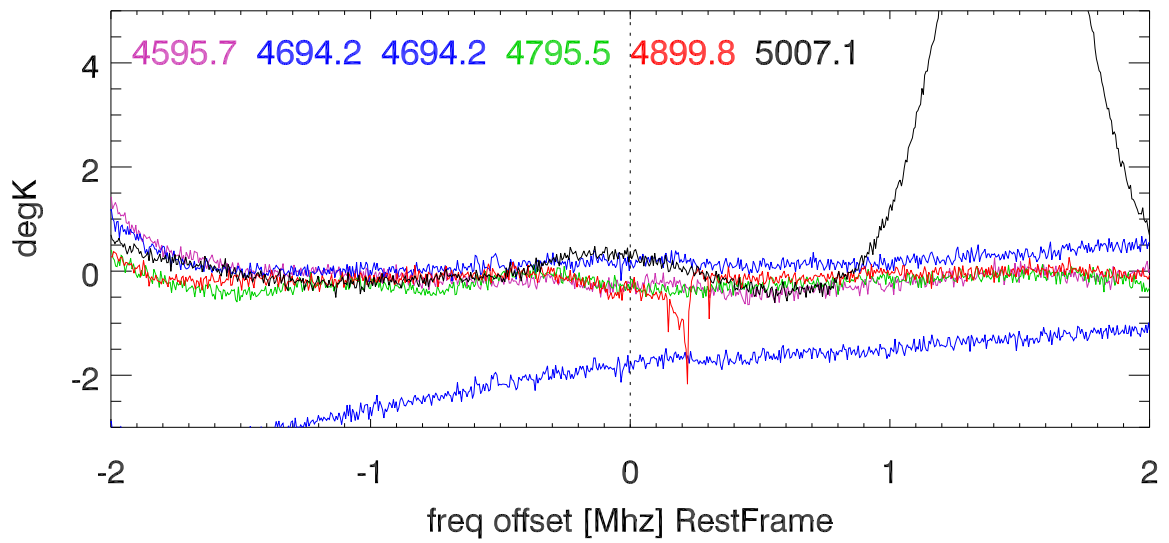

W51 avgd on/off-1 for 20100604

W51 avgd on/off-1 for 20100604

H_alfa 4503.5:5034.0 Mhz overplot lineNums

H_beta 4503.5:5034.0 Mhz overplot lineNums

H_gamma 4503.5:5034.0 Mhz overplot lineNums

He_alfa 4503.5:5034.0 Mhz overplot lineNums

He_beta 4503.5:5034.0 Mhz overplot lineNums

He_gamma 4503.5:5034.0 Mhz overplot lineNums

C_alfa 4503.5:5034.0 Mhz overplot lineNums

C_beta 4503.5:5034.0 Mhz overplot lineNums

C_gamma 4503.5:5034.0 Mhz overplot lineNums