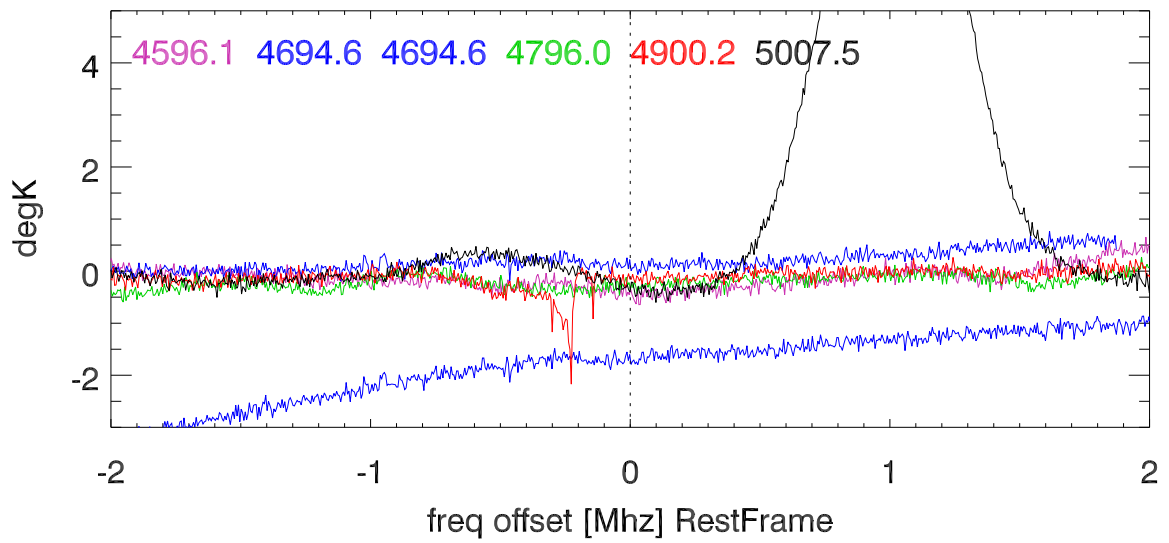

W51 avgd on/off-1 for 20100604

W51 avgd on/off-1 for 20100604

H_alfa 4503.5:5034.0 Mhz overplot lineNums

H_beta 4503.5:5034.0 Mhz overplot lineNums

H_gamma 4503.5:5034.0 Mhz overplot lineNums

He_alfa 4503.5:5034.0 Mhz overplot lineNums

He_beta 4503.5:5034.0 Mhz overplot lineNums

He_gamma 4503.5:5034.0 Mhz overplot lineNums

C_alfa 4503.5:5034.0 Mhz overplot lineNums

C_beta 4503.5:5034.0 Mhz overplot lineNums

C_gamma 4503.5:5034.0 Mhz overplot lineNums