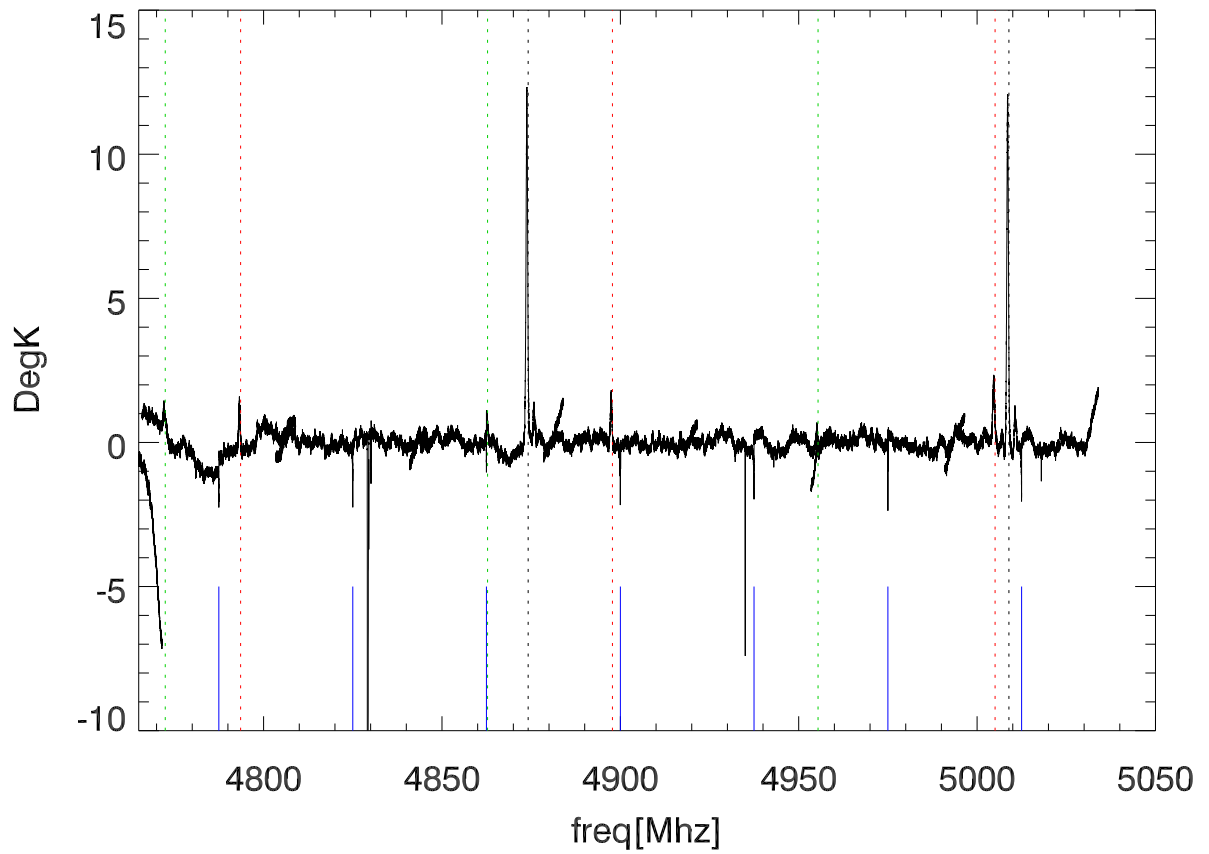

W51 avgd on/off-1 for 20100604

W51 avgd on/off-1 for 20100604

H_alfa 4503.5:5034.0 Mhz overplot lineNums

H_beta 4503.5:5034.0 Mhz overplot lineNums

H_gamma 4503.5:5034.0 Mhz overplot lineNums

He_alfa 4503.5:5034.0 Mhz overplot lineNums

He_beta 4503.5:5034.0 Mhz overplot lineNums

He_gamma 4503.5:5034.0 Mhz overplot lineNums

C_alfa 4503.5:5034.0 Mhz overplot lineNums

C_beta 4503.5:5034.0 Mhz overplot lineNums

C_gamma 4503.5:5034.0 Mhz overplot lineNums