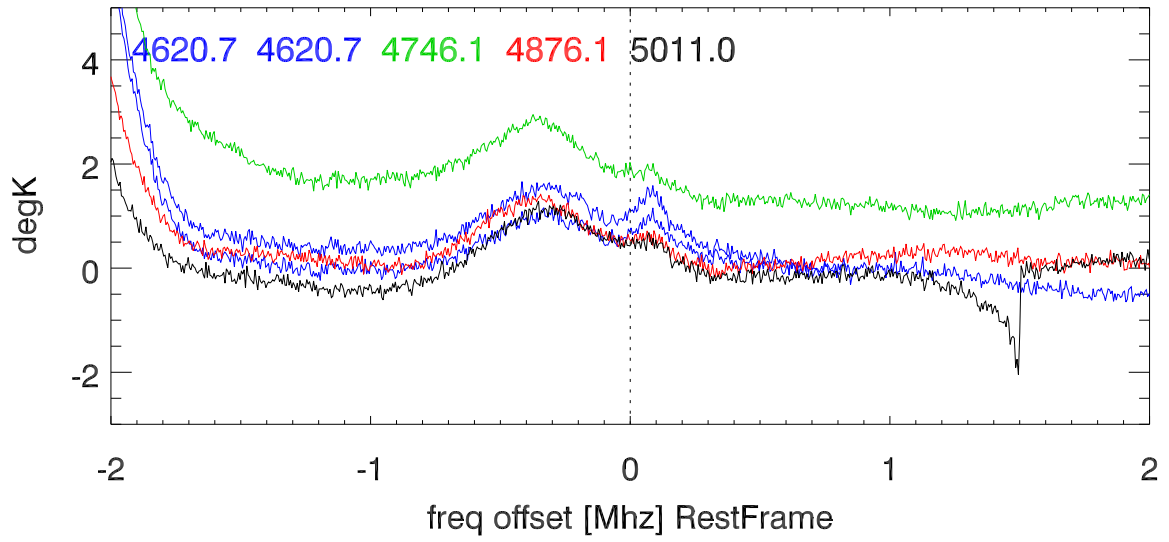

W51 avgd on/off-1 for 20100604

W51 avgd on/off-1 for 20100604

H_alfa 4503.5:5034.0 Mhz overplot lineNums

H_beta 4503.5:5034.0 Mhz overplot lineNums

H_gamma 4503.5:5034.0 Mhz overplot lineNums

He_alfa 4503.5:5034.0 Mhz overplot lineNums

He_beta 4503.5:5034.0 Mhz overplot lineNums

He_gamma 4503.5:5034.0 Mhz overplot lineNums

C_alfa 4503.5:5034.0 Mhz overplot lineNums

C_beta 4503.5:5034.0 Mhz overplot lineNums

C_gamma 4503.5:5034.0 Mhz overplot lineNums