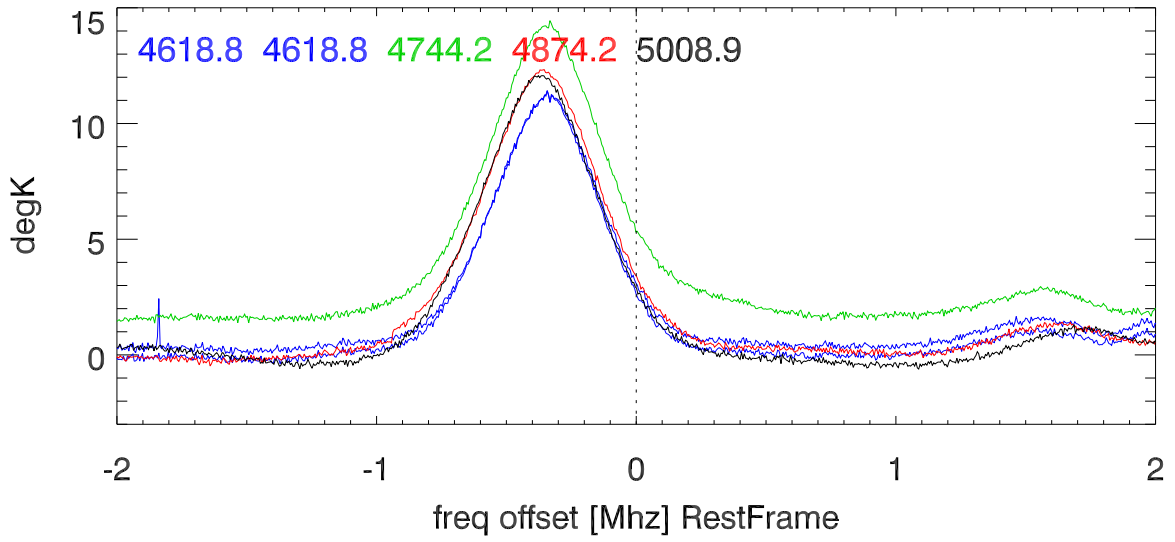

W51 avgd on/off-1 for 20100604

W51 avgd on/off-1 for 20100604

H_alfa 4503.5:5034.0 Mhz overplot lineNums

H_beta 4503.5:5034.0 Mhz overplot lineNums

H_gamma 4503.5:5034.0 Mhz overplot lineNums

He_alfa 4503.5:5034.0 Mhz overplot lineNums

He_beta 4503.5:5034.0 Mhz overplot lineNums

He_gamma 4503.5:5034.0 Mhz overplot lineNums

C_alfa 4503.5:5034.0 Mhz overplot lineNums

C_beta 4503.5:5034.0 Mhz overplot lineNums

C_gamma 4503.5:5034.0 Mhz overplot lineNums