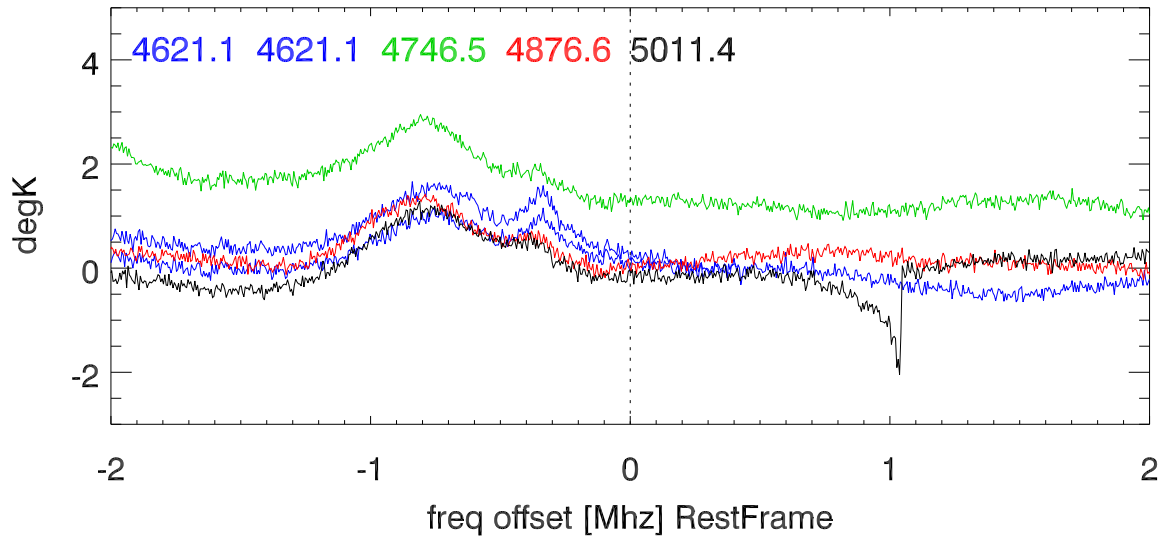

W51 avgd on/off-1 for 20100604

W51 avgd on/off-1 for 20100604

H_alfa 4503.5:5034.0 Mhz overplot lineNums

H_beta 4503.5:5034.0 Mhz overplot lineNums

H_gamma 4503.5:5034.0 Mhz overplot lineNums

He_alfa 4503.5:5034.0 Mhz overplot lineNums

He_beta 4503.5:5034.0 Mhz overplot lineNums

He_gamma 4503.5:5034.0 Mhz overplot lineNums

C_alfa 4503.5:5034.0 Mhz overplot lineNums

C_beta 4503.5:5034.0 Mhz overplot lineNums

C_gamma 4503.5:5034.0 Mhz overplot lineNums