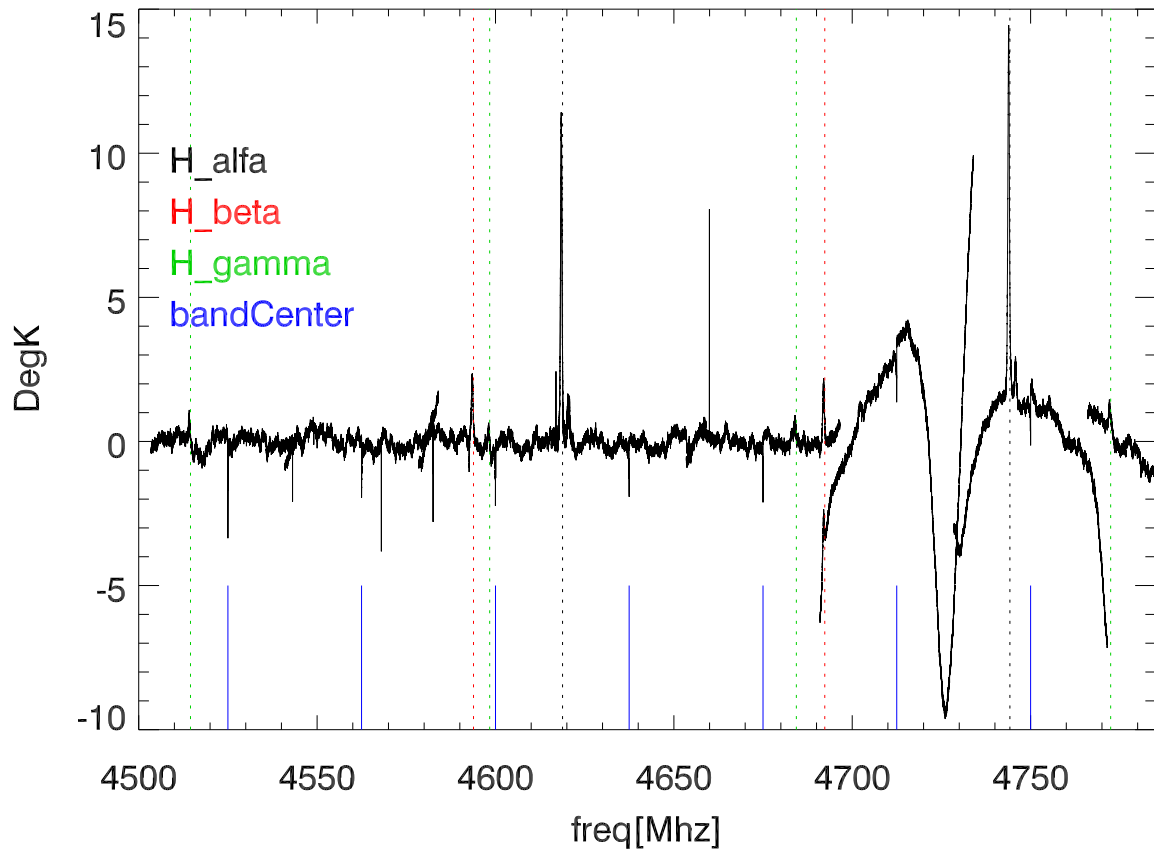

W51 avgd on/off-1 for 20100604

W51 avgd on/off-1 for 20100604

H_alfa 4503.5:5034.0 Mhz overplot lineNums

H_beta 4503.5:5034.0 Mhz overplot lineNums

H_gamma 4503.5:5034.0 Mhz overplot lineNums

He_alfa 4503.5:5034.0 Mhz overplot lineNums

He_beta 4503.5:5034.0 Mhz overplot lineNums

He_gamma 4503.5:5034.0 Mhz overplot lineNums

C_alfa 4503.5:5034.0 Mhz overplot lineNums

C_beta 4503.5:5034.0 Mhz overplot lineNums

C_gamma 4503.5:5034.0 Mhz overplot lineNums