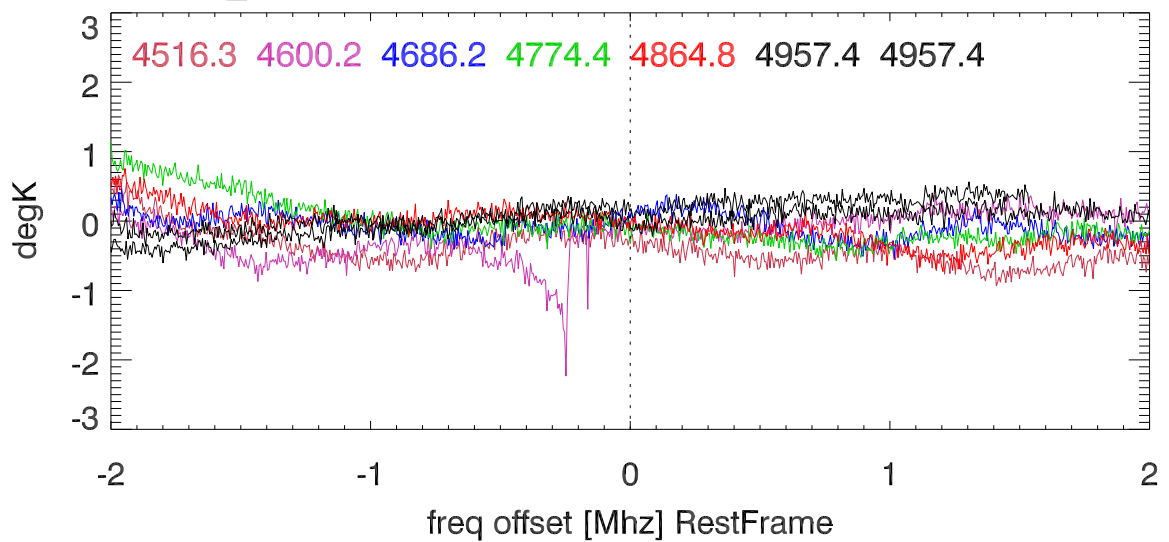

W51 avgd on/off-1 for 20100604

W51 avgd on/off-1 for 20100604

H_alfa 4503.5:5034.0 Mhz overplot lineNums

H_beta 4503.5:5034.0 Mhz overplot lineNums

H_gamma 4503.5:5034.0 Mhz overplot lineNums

He_alfa 4503.5:5034.0 Mhz overplot lineNums

He_beta 4503.5:5034.0 Mhz overplot lineNums

He_gamma 4503.5:5034.0 Mhz overplot lineNums

C_alfa 4503.5:5034.0 Mhz overplot lineNums

C_beta 4503.5:5034.0 Mhz overplot lineNums

C_gamma 4503.5:5034.0 Mhz overplot lineNums