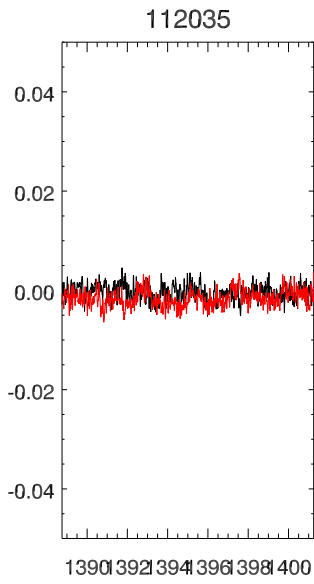

23apr13 lbw a2749 rms Noise for each on/off

114065