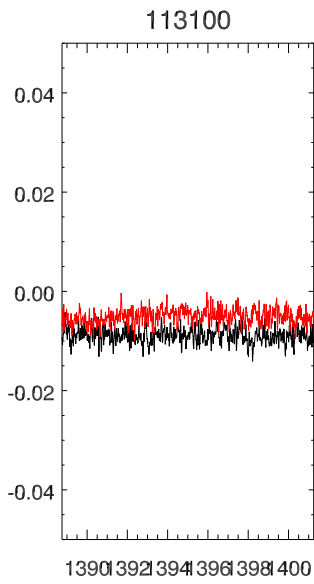

23apr13 lbw a2749 rms Noise for each on/off

114065