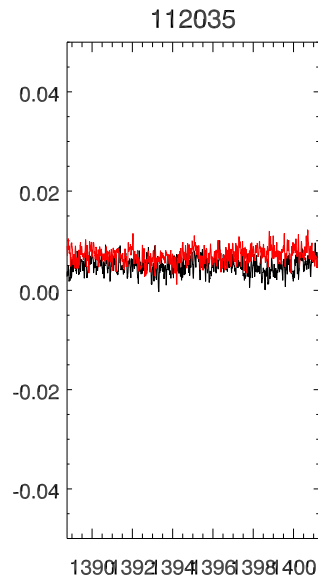

23apr13 lbw a2749 rms Noise for each on/off

114065