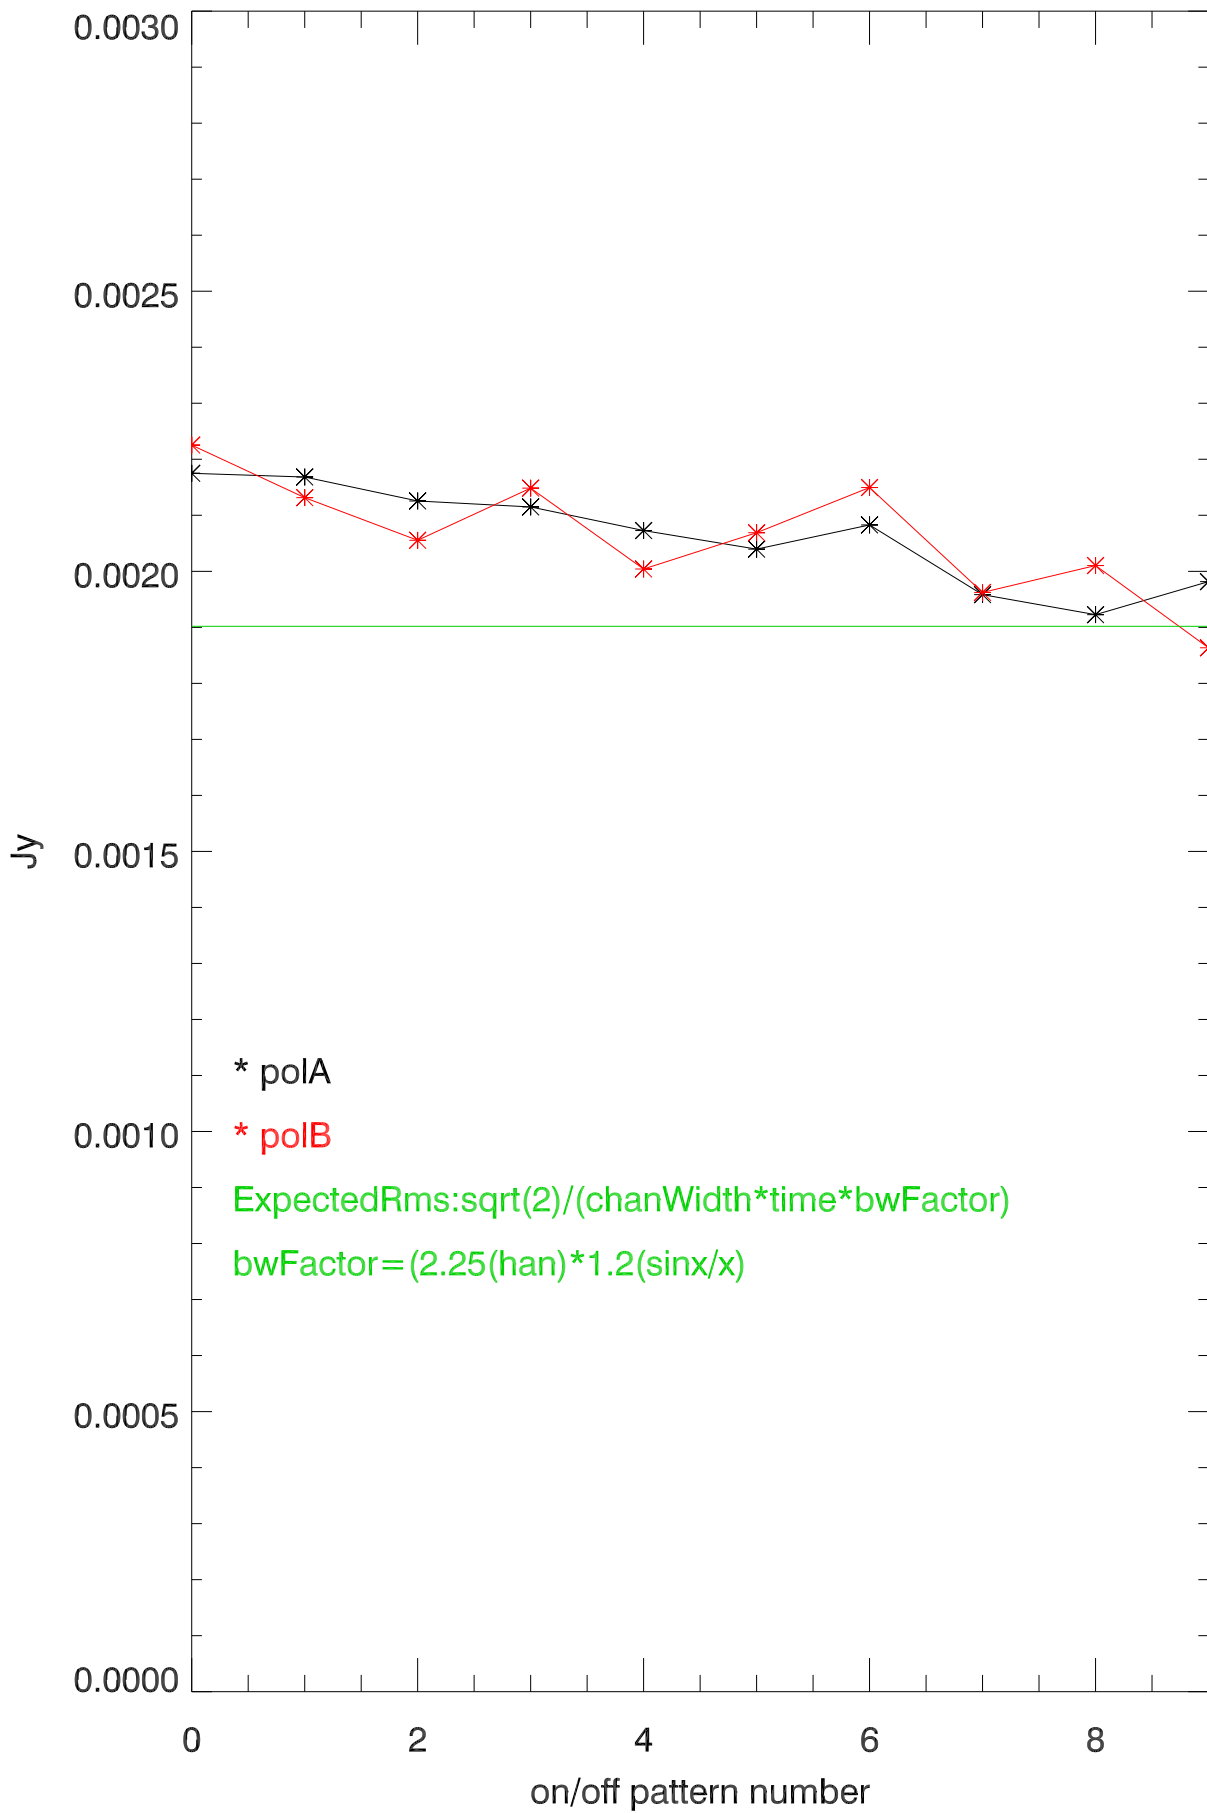

23apr13 lbw a2749 rms Noise for each on/off

114065