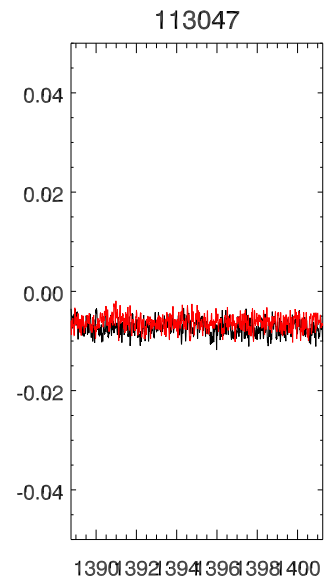

23apr13 lbw a2749 rms Noise for each on/off

114065