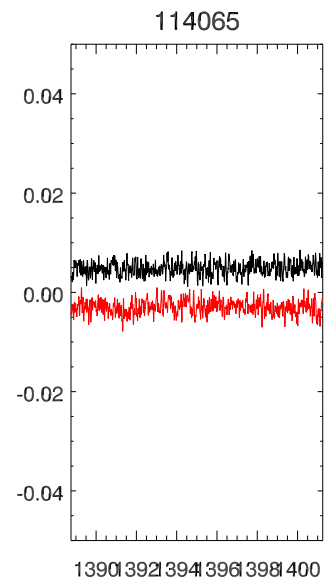

23apr13 lbw a2749 rms Noise for each on/off

114065