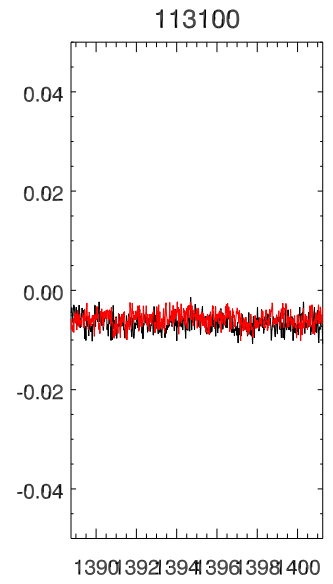

23apr13 lbw a2749 rms Noise for each on/off

114065