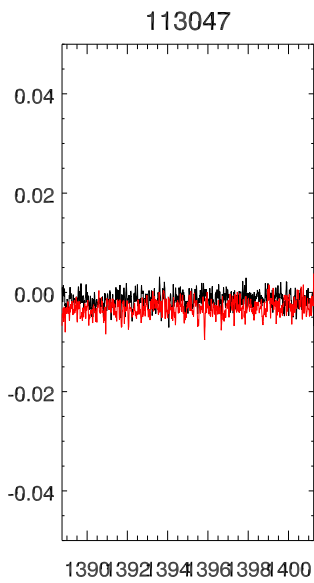

23apr13 lbw a2749 rms Noise for each on/off

114065