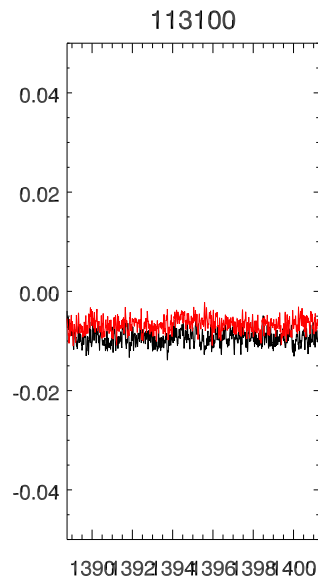

23apr13 lbw a2749 rms Noise for each on/off

114065