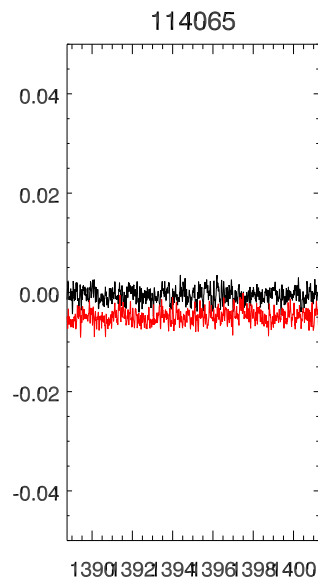

23apr13 lbw a2749 rms Noise for each on/off

114065