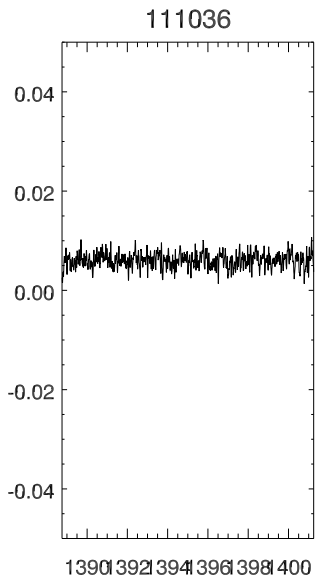

20apr13 lbw a2749 rms Noise for each on/off

114091

114091

114091

114037