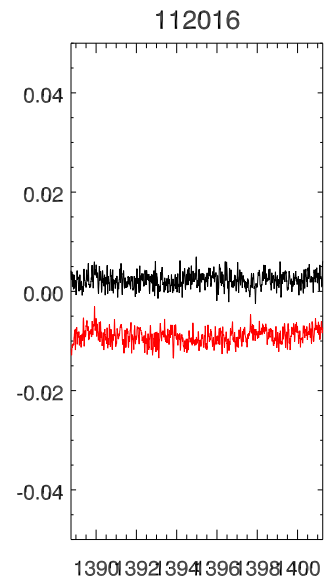

20apr13 lbw a2749 rms Noise for each on/off

114091

114091

114091

114037