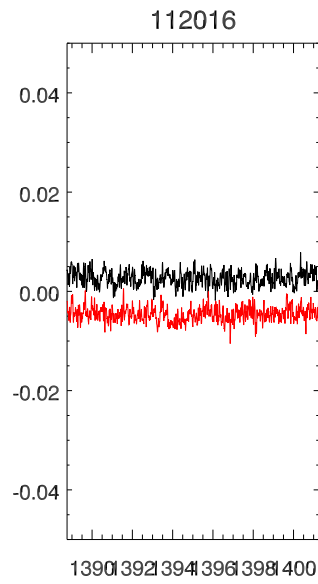

20apr13 lbw a2749 rms Noise for each on/off

114091

114091

114091

114037