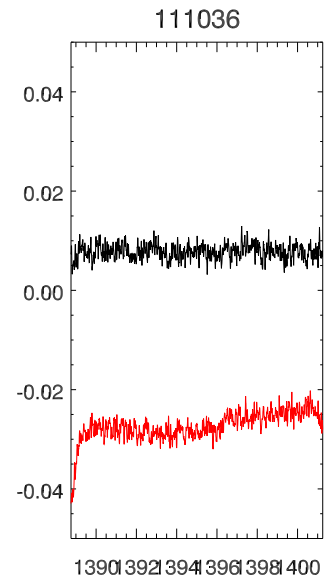

20apr13 lbw a2749 rms Noise for each on/off

114091

114091

114091

114037