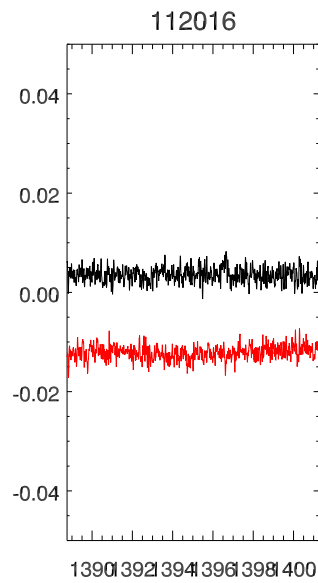

20apr13 lbw a2749 rms Noise for each on/off

114091

114091

114091

114037