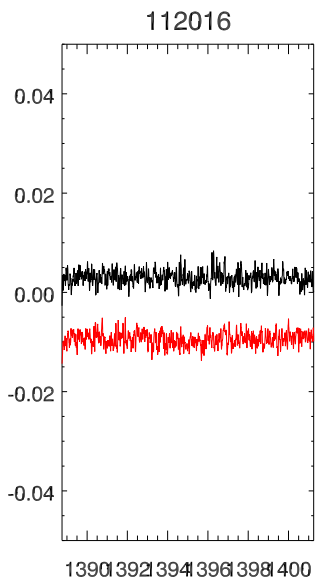

20apr13 lbw a2749 rms Noise for each on/off

114091

114091

114091

114037