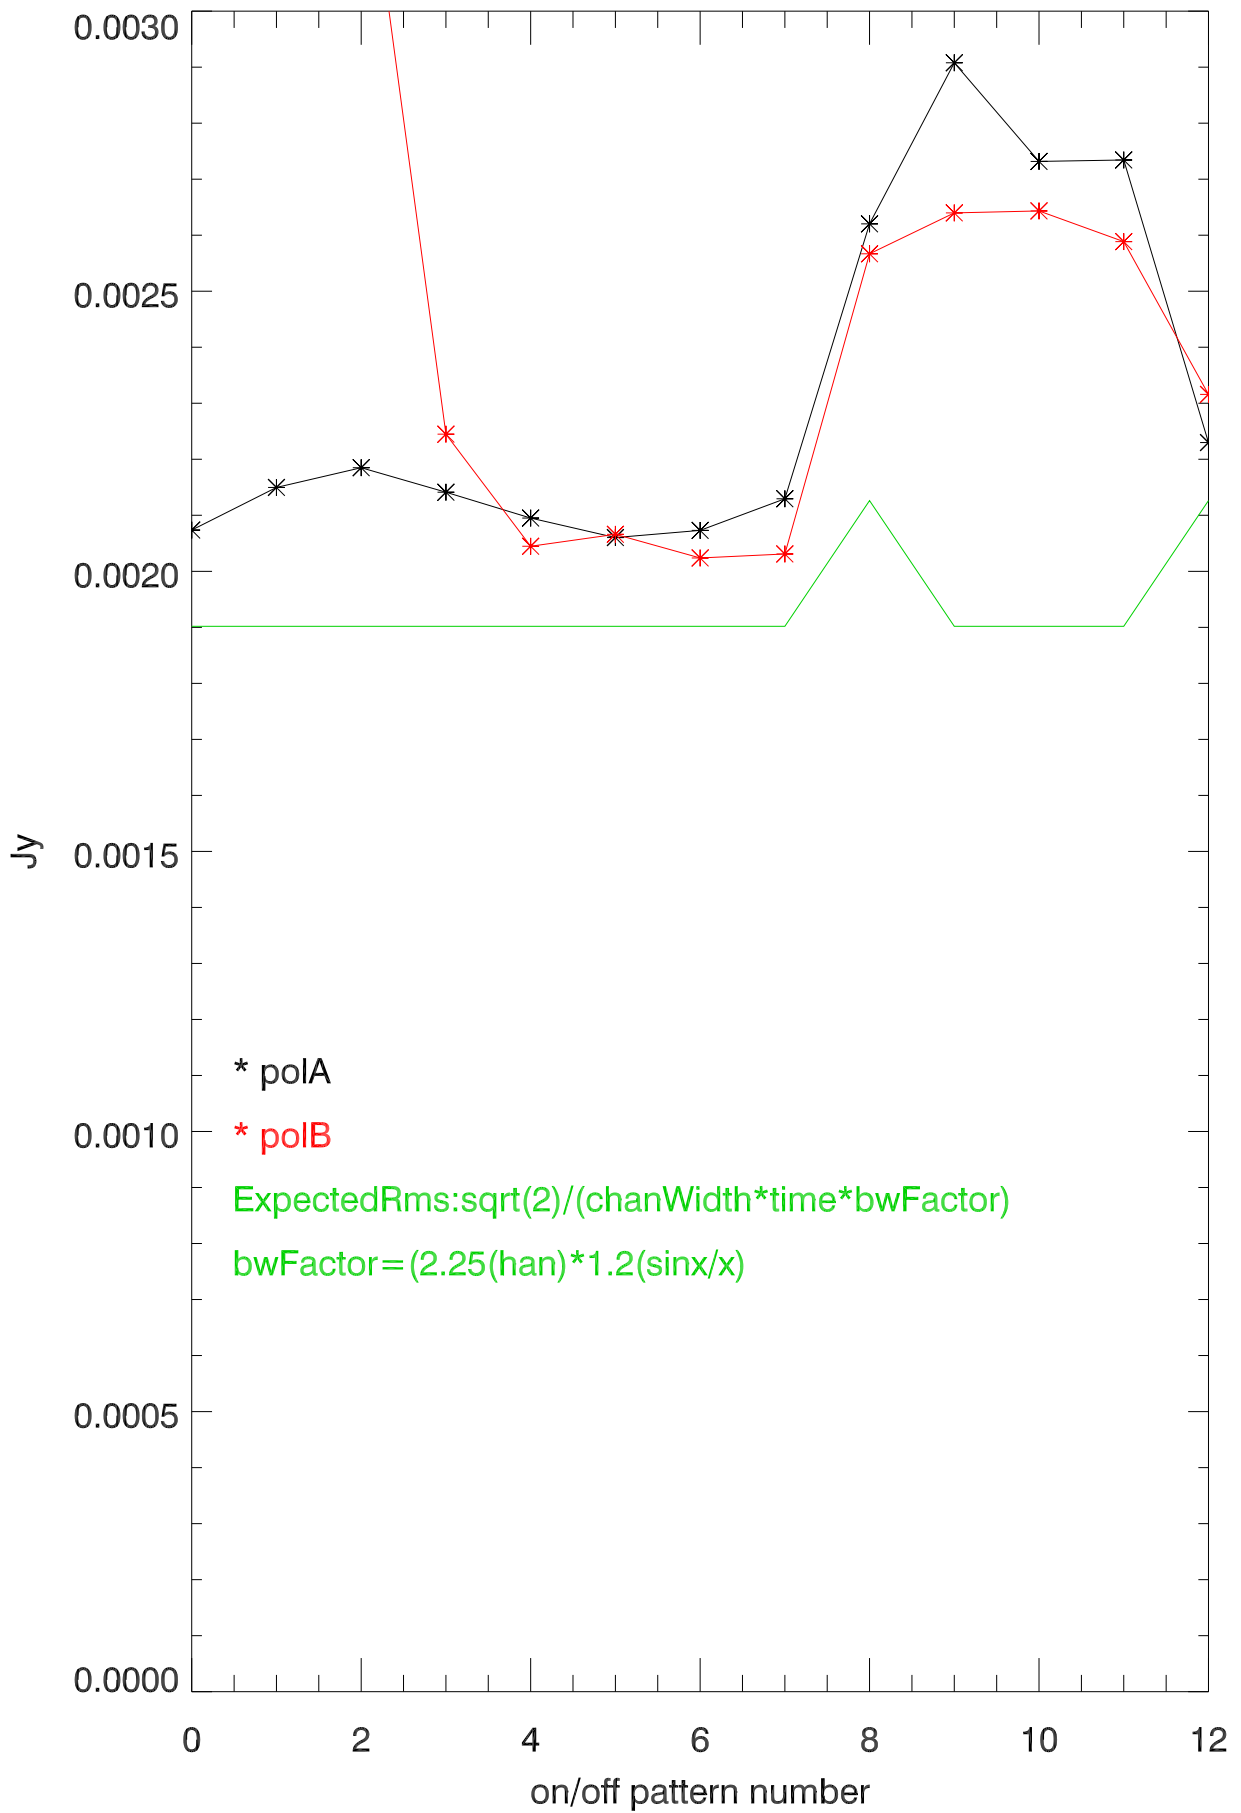

20apr13 lbw a2749 rms Noise for each on/off

114091

114091

114091

114037