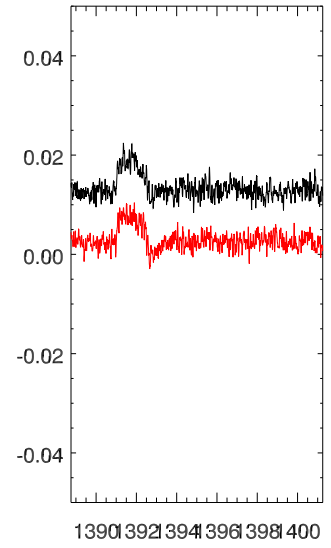

20apr13 lbw a2749 rms Noise for each on/off

114091

114091

114091

114037