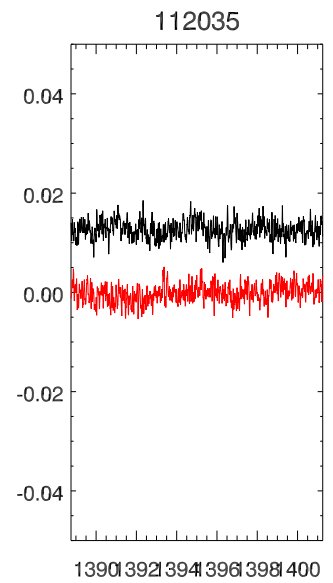

20apr13 lbw a2749 rms Noise for each on/off

114091

114091

114091

114037