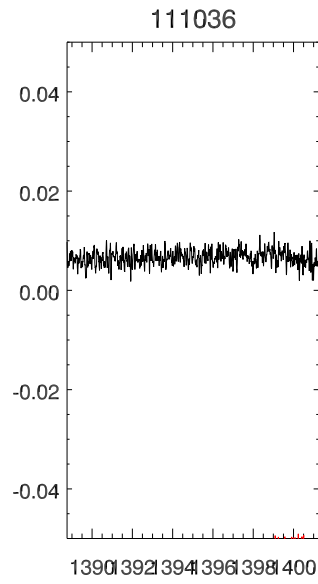

20apr13 lbw a2749 rms Noise for each on/off

114091

114091

114091

114037