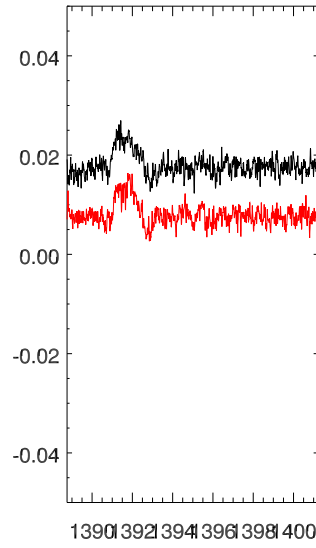

20apr13 lbw a2749 rms Noise for each on/off

114091

114091

114091

114037