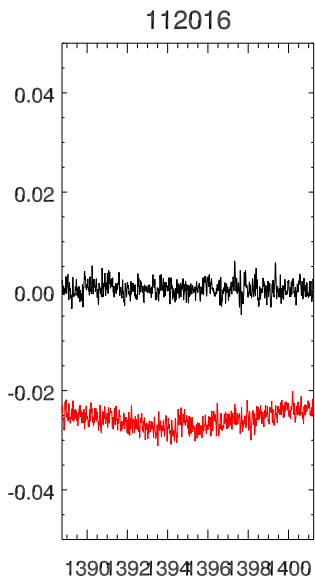

20apr13 lbw a2749 rms Noise for each on/off

114091

114091

114091

114037