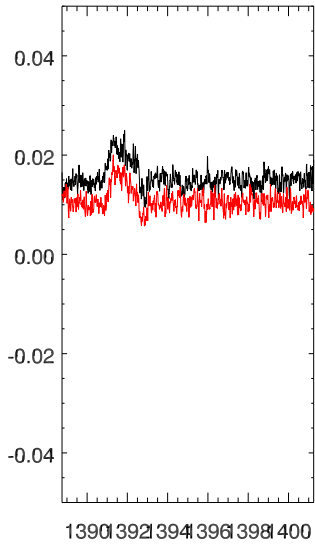

20apr13 lbw a2749 rms Noise for each on/off

114091

114091

114091

114037