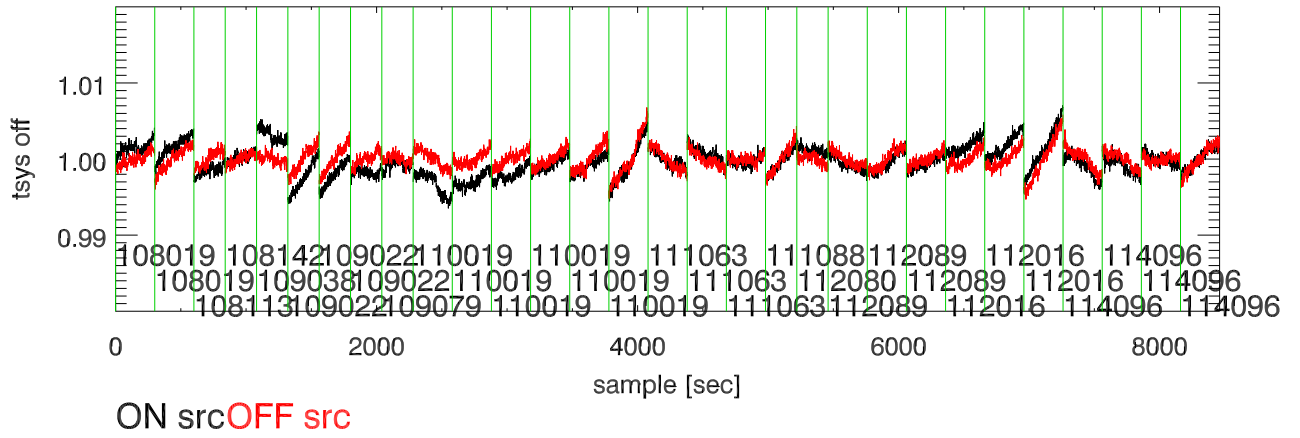

19apr13 a2749 lbw total power vs time. band 1

band 2

band 3

19apr13 a2335 on,offs overlotted. band 1 PoIA

band 1 PoIB

band 3 PoIA

band 3 PoIB