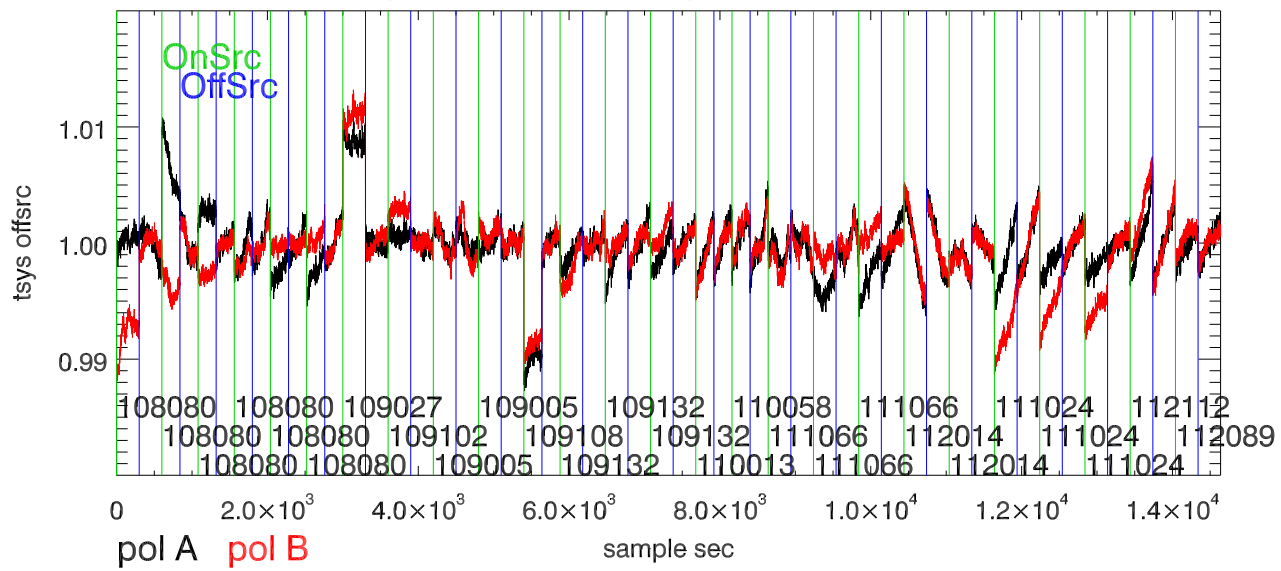

18apr13 a2749 lbw total power vs time. band 1

band 2

band 3

18apr13 a2335 on,offs overlotted. band 1 PoIA

band 1 PoIB

band 3 PoIA

band 3 PoIB