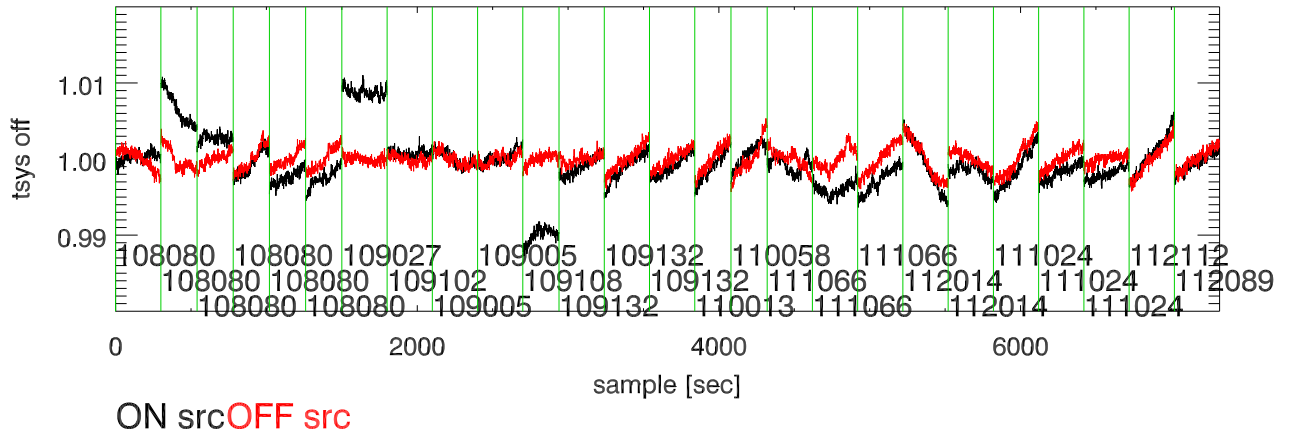

18apr13 a2749 lbw total power vs time. band 1

band 2

band 3

18apr13 a2335 on,offs overlotted. band 1 PoIA

band 1 PoIB

band 3 PoIA

band 3 PoIB