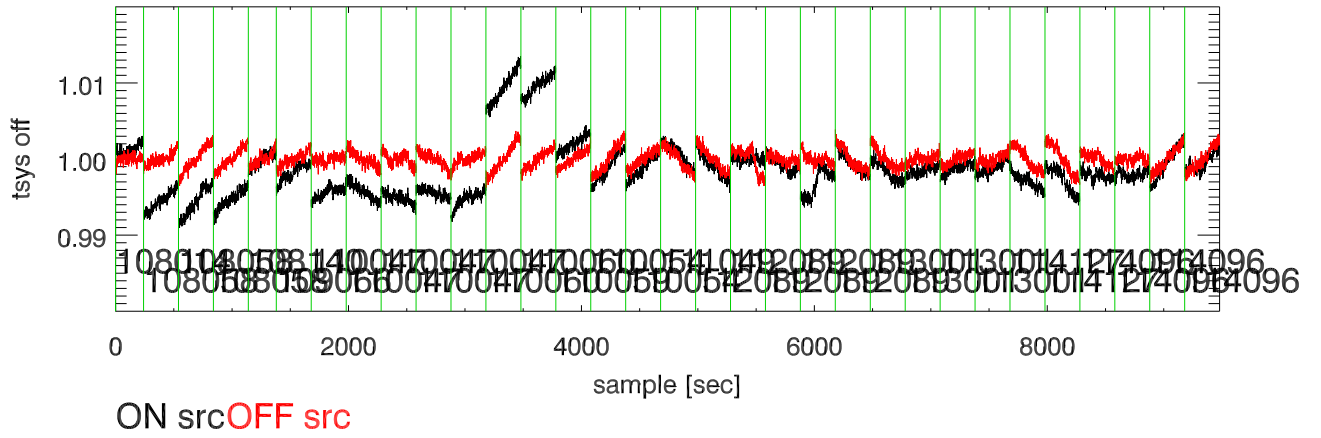

10apr13 a2749 lbw total power vs time. band 1

band 2

band 3

10apr13 a2335 on,offs overlotted. band 1 PoIA

band 1 PoIB

band 3 PoIA

band 3 PoIB