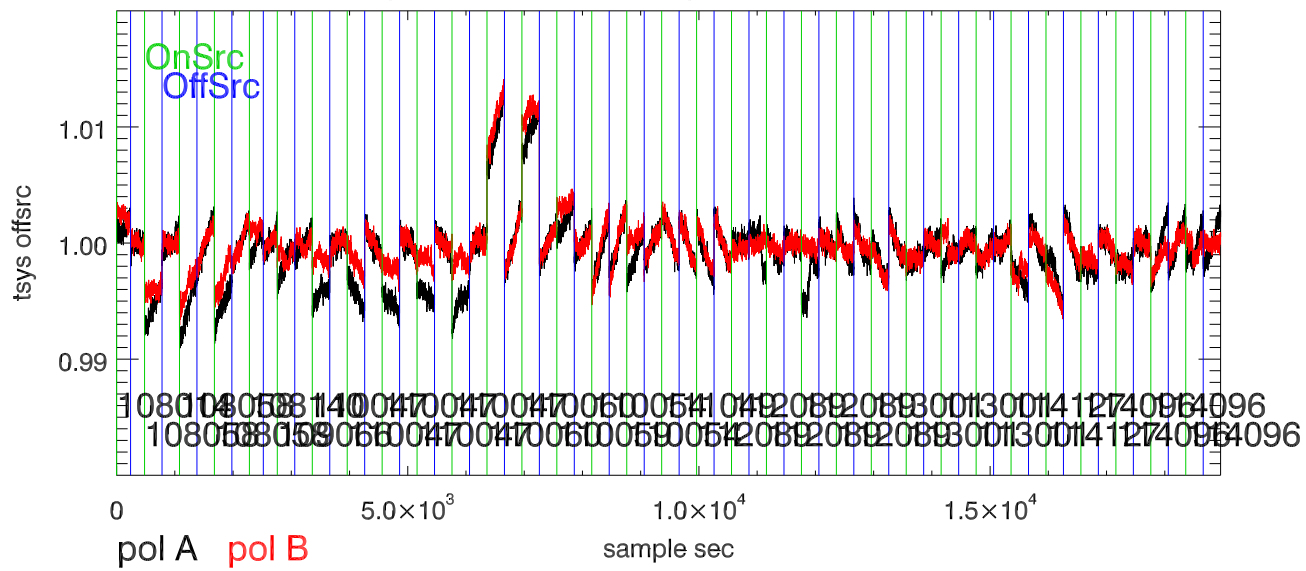

10apr13 a2749 lbw total power vs time. band 1

band 2

band 3

10apr13 a2335 on,offs overlotted. band 1 PoIA

band 1 PoIB

band 3 PoIA

band 3 PoIB