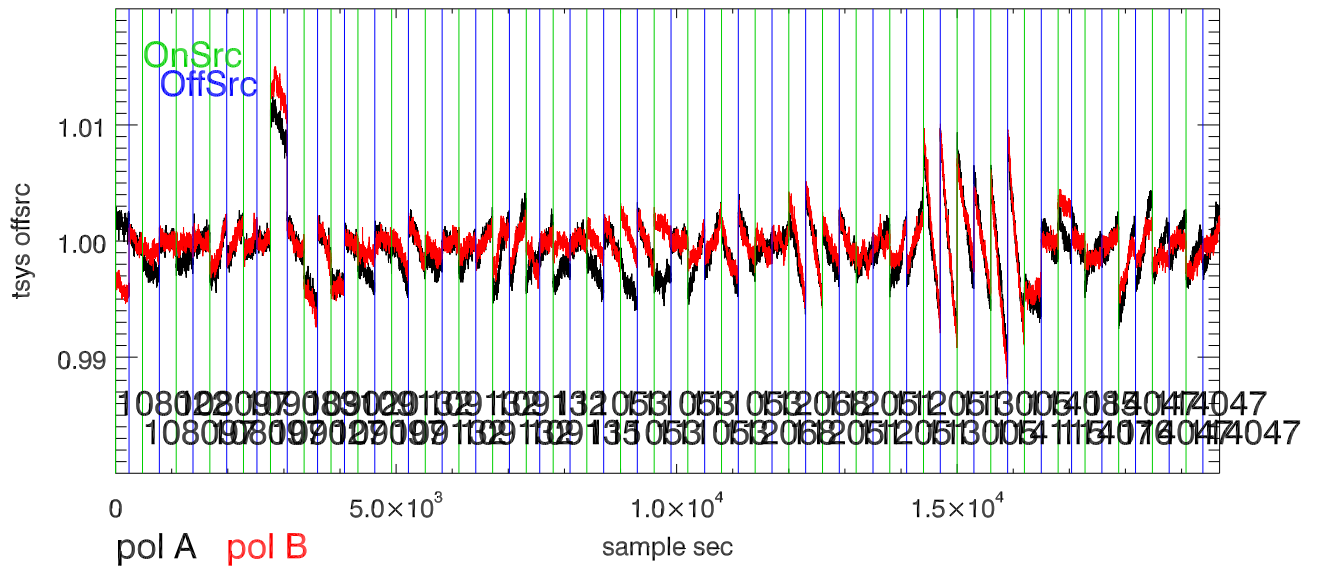

09apr13 a2749 lbw total power vs time. band 1

band 2

band 3

09apr13 a2335 on,offs overlotted. band 1 PoA

band 1 PoB

band 3 PoA

band 3 PoB