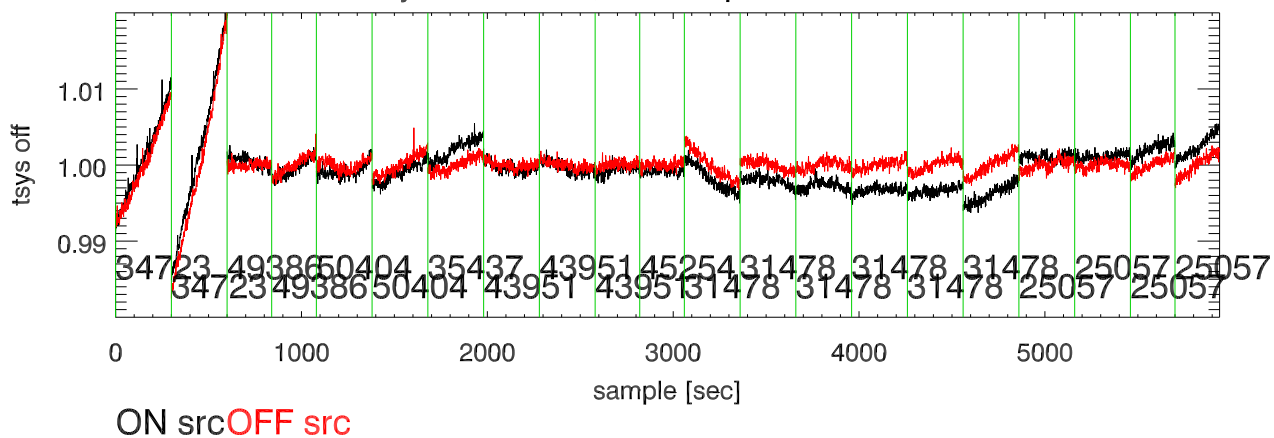

31may11 a2335 lbw total power vs time. band 1

band 2

band 3

31may11 a2335 on,offs overlotted. band 1 PoIA

band 1 PoIB

band 3 PoIA

band 3 PoIB