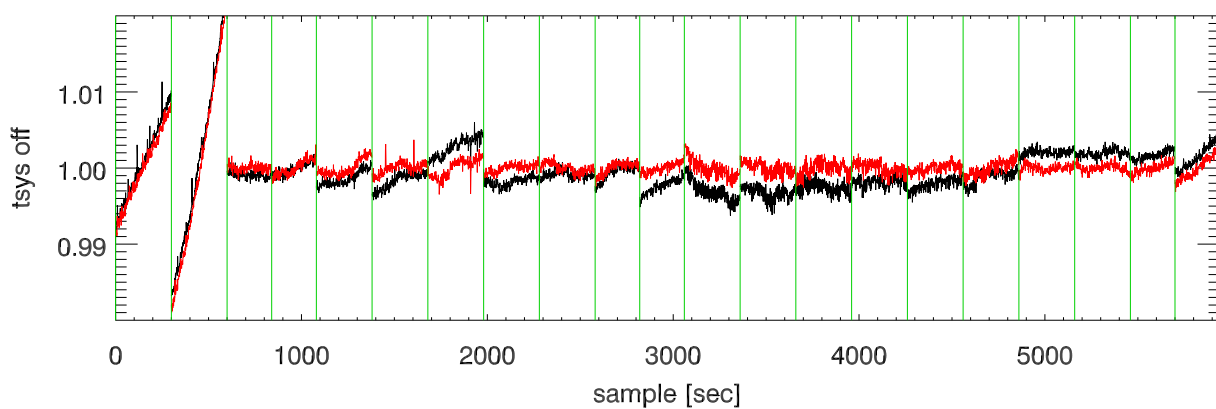

31may11 a2335 lbw total power vs time. band 1

band 2

band 3

31may11 a2335 on,offs overlotted. band 1 PoIA

band 1 PoIB

band 3 PoIA

band 3 PoIB