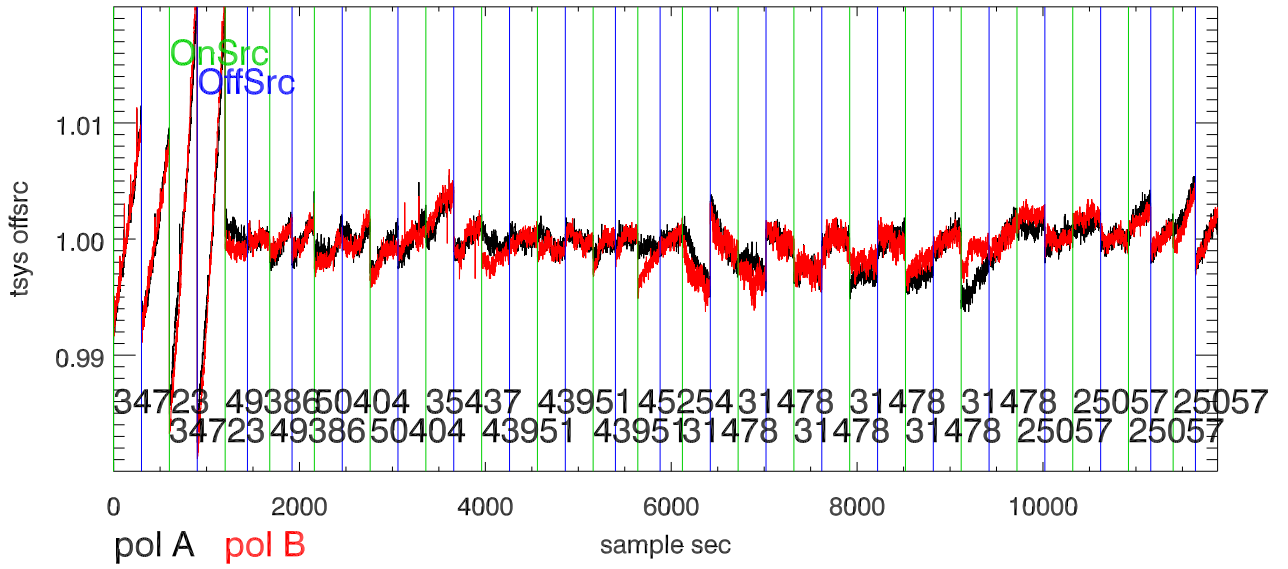

31may11 a2335 lbw total power vs time. band 1

band 2

band 3

31may11 a2335 on,offs overlotted. band 1 PoIA

band 1 PoIB

band 3 PoIA

band 3 PoIB