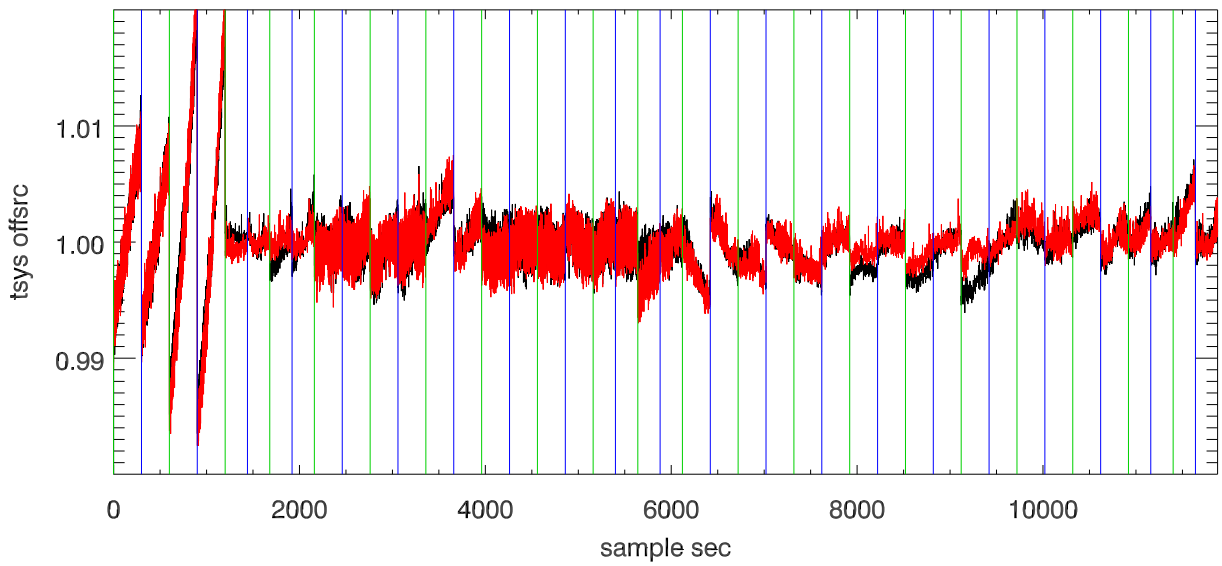

31may11 a2335 lbw total power vs time. band 1

band 2

band 3

31may11 a2335 on,offs overlotted. band 1 PoIA

band 1 PoIB

band 3 PoIA

band 3 PoIB