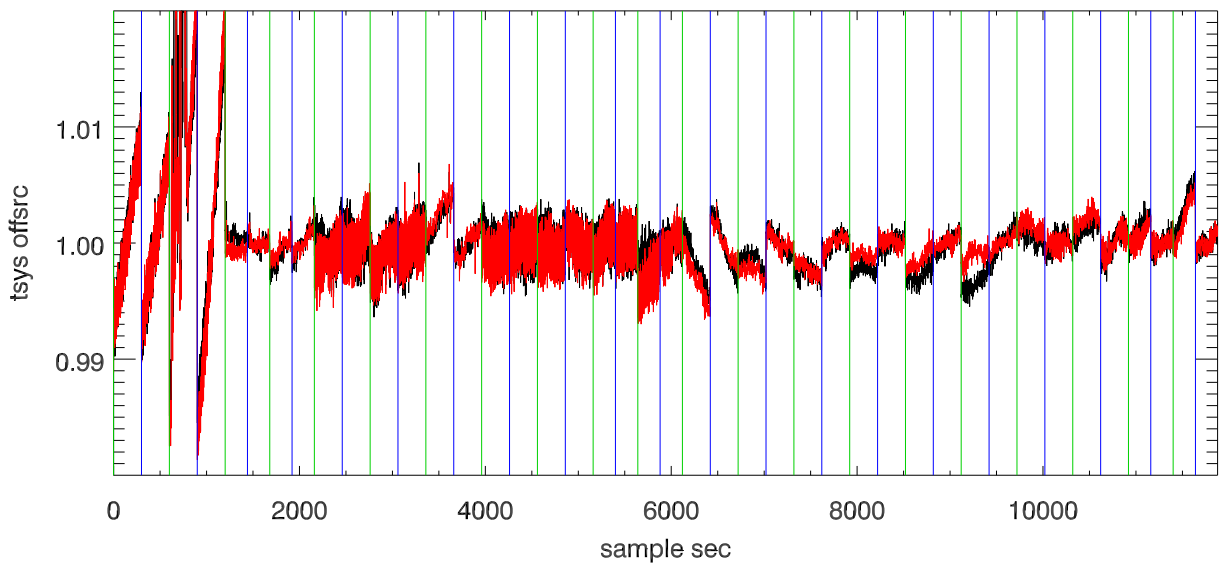

31may11 a2335 lbw total power vs time. band 1

band 2

band 3

31may11 a2335 on,offs overlotted. band 1 PoIA

band 1 PoIB

band 3 PoIA

band 3 PoIB