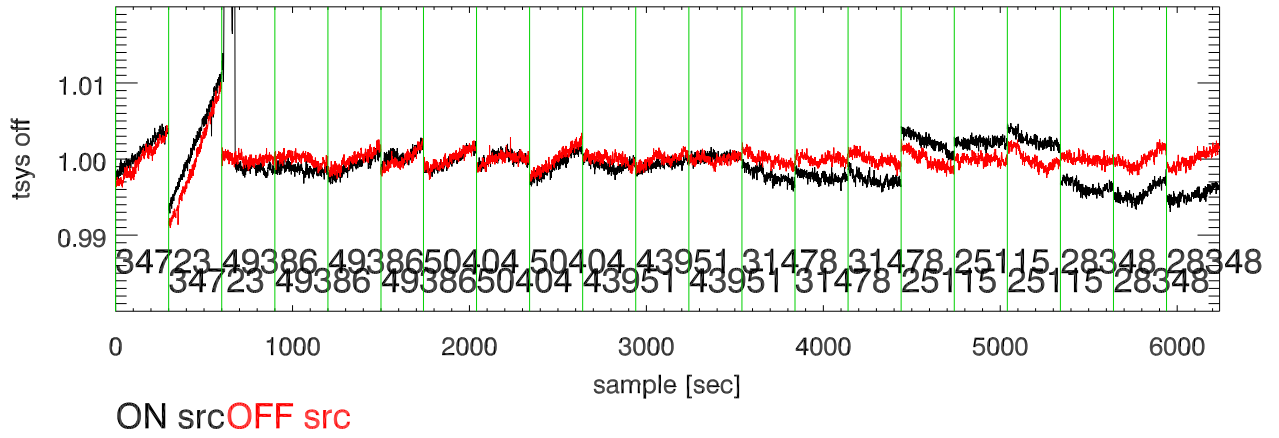

30may11 a2335 lbw total power vs time. band 1

band 2

band 3

30may11 a2335 on,offs overplotted. band 1 PoIA

band 1 PoIB

band 3 PoIA

band 3 PoIB