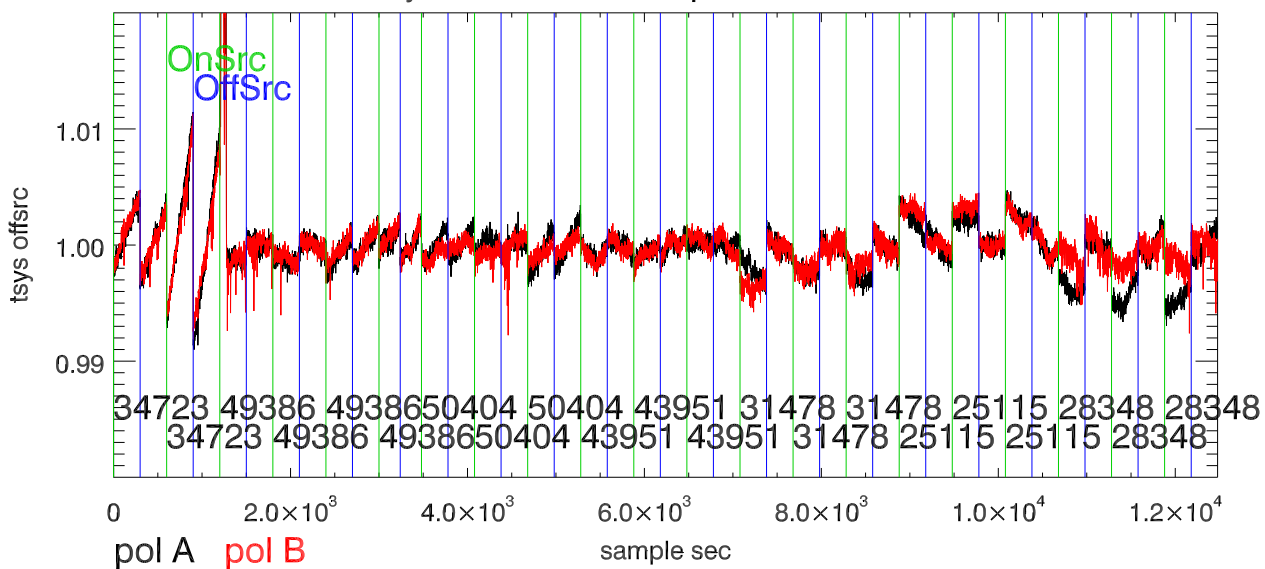

30may11 a2335 lbw total power vs time. band 1

band 2

band 3

30may11 a2335 on,offs overplotted. band 1 PoIA

band 1 PoIB

band 3 PoIA

band 3 PoIB