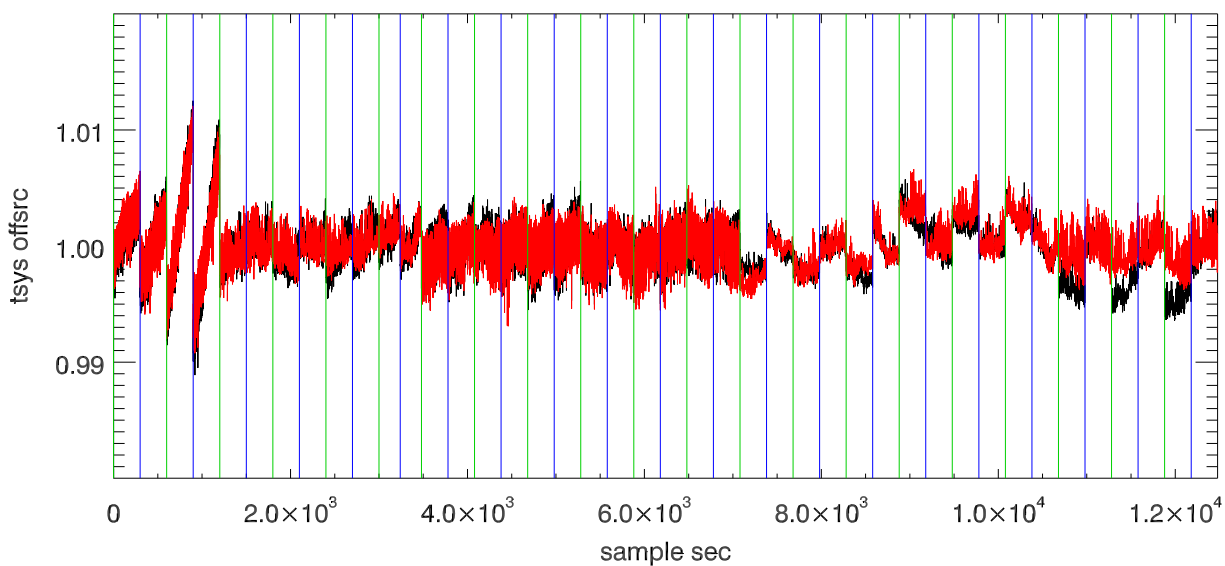

30may11 a2335 lbw total power vs time. band 1

band 2

band 3

30may11 a2335 on,offs overplotted. band 1 PoIA

band 1 PoIB

band 3 PoIA

band 3 PoIB