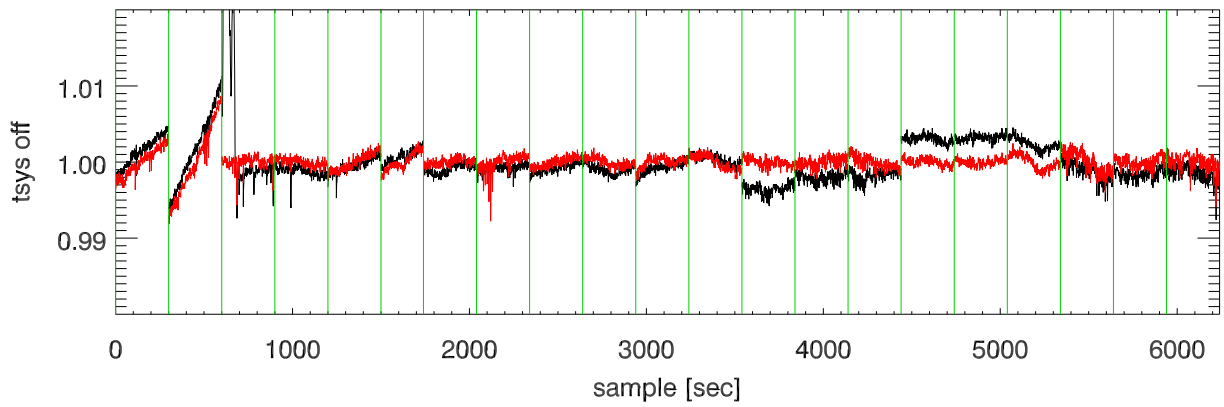

30may11 a2335 lbw total power vs time. band 1

band 2

band 3

30may11 a2335 on,offs overplotted. band 1 PoIA

band 1 PoIB

band 3 PoIA

band 3 PoIB