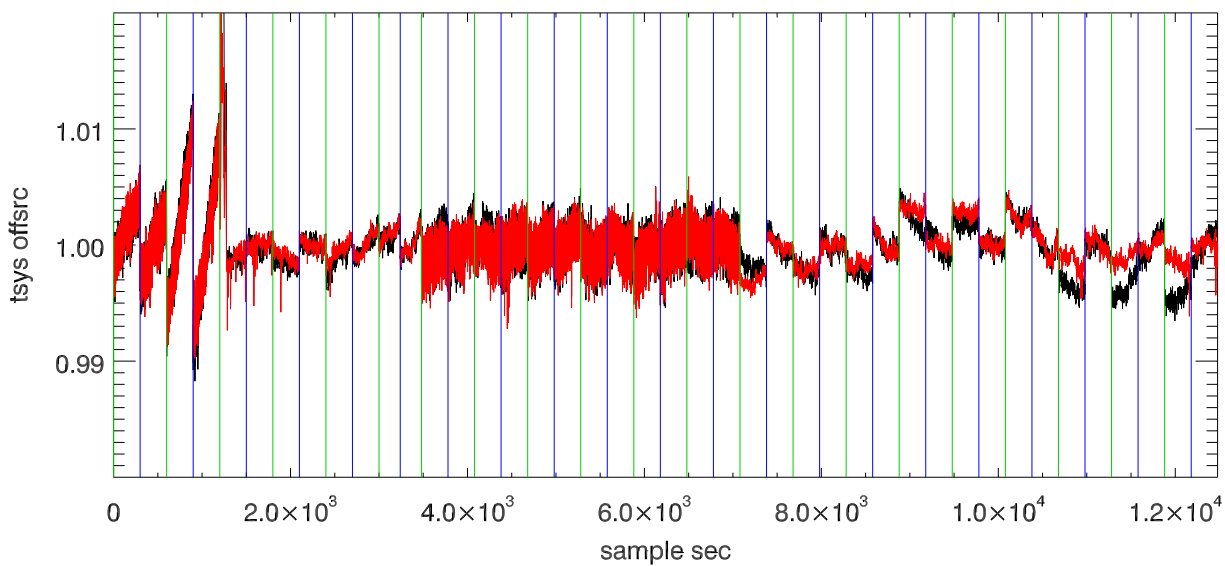

30may11 a2335 lbw total power vs time. band 1

band 2

band 3

30may11 a2335 on,offs overplotted. band 1 PoIA

band 1 PoIB

band 3 PoIA

band 3 PoIB