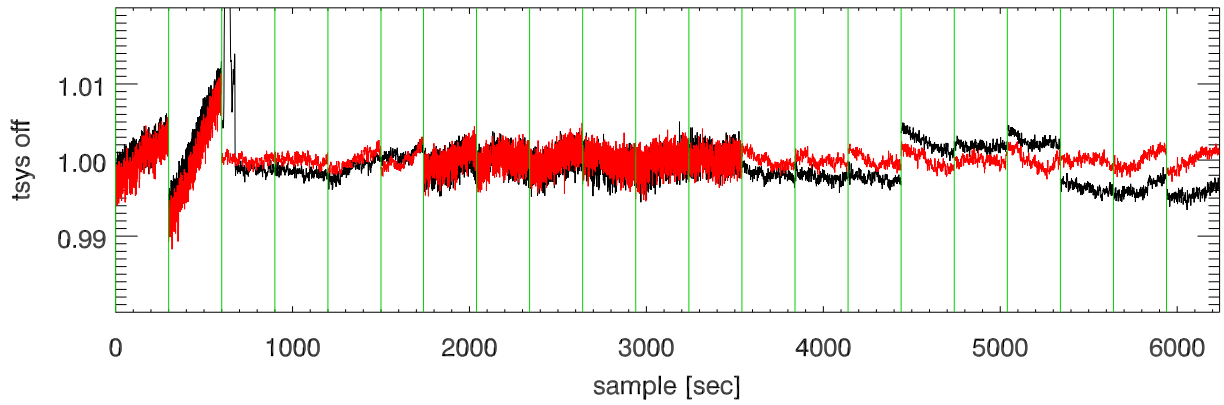

30may11 a2335 lbw total power vs time. band 1

band 2

band 3

30may11 a2335 on,offs overplotted. band 1 PoIA

band 1 PoIB

band 3 PoIA

band 3 PoIB