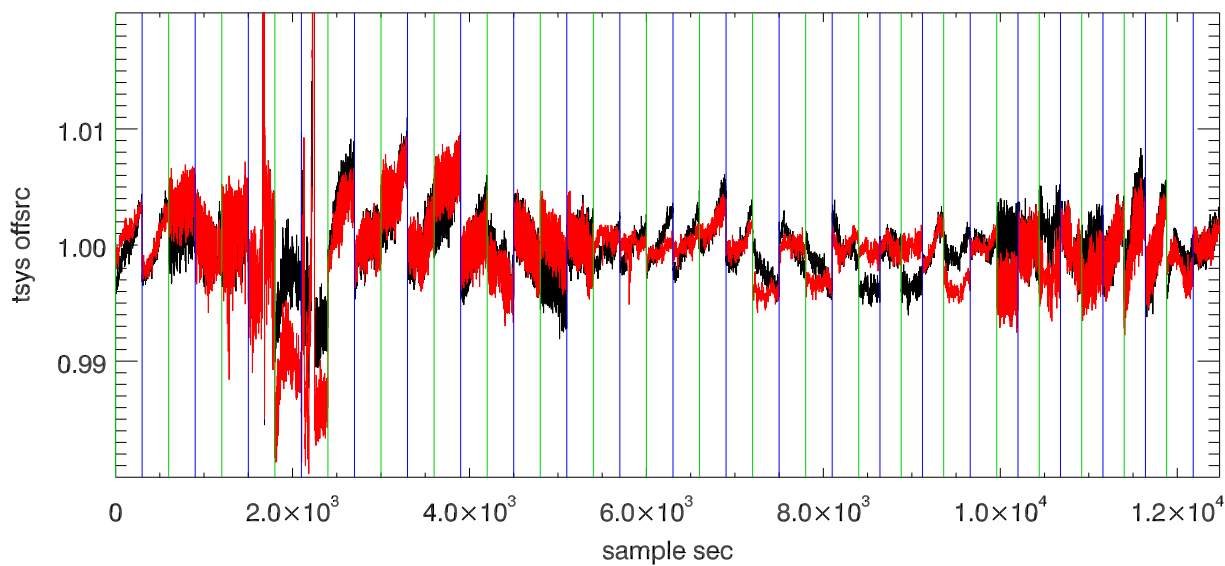

26may11 a2335 lbw total power vs time. band 1

band 2

band 3

26may11 a2335 on,offs overplotted. band 1 PoIA

band 1 PoIB

band 3 PoIA

band 3 PoIB