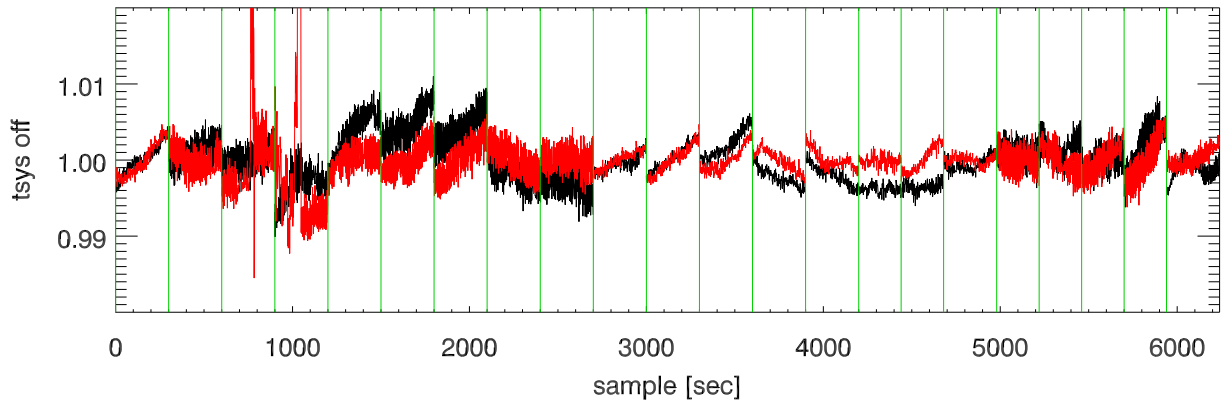

26may11 a2335 lbw total power vs time. band 1

band 2

band 3

26may11 a2335 on,offs overplotted. band 1 PoIA

band 1 PoIB

band 3 PoIA

band 3 PoIB