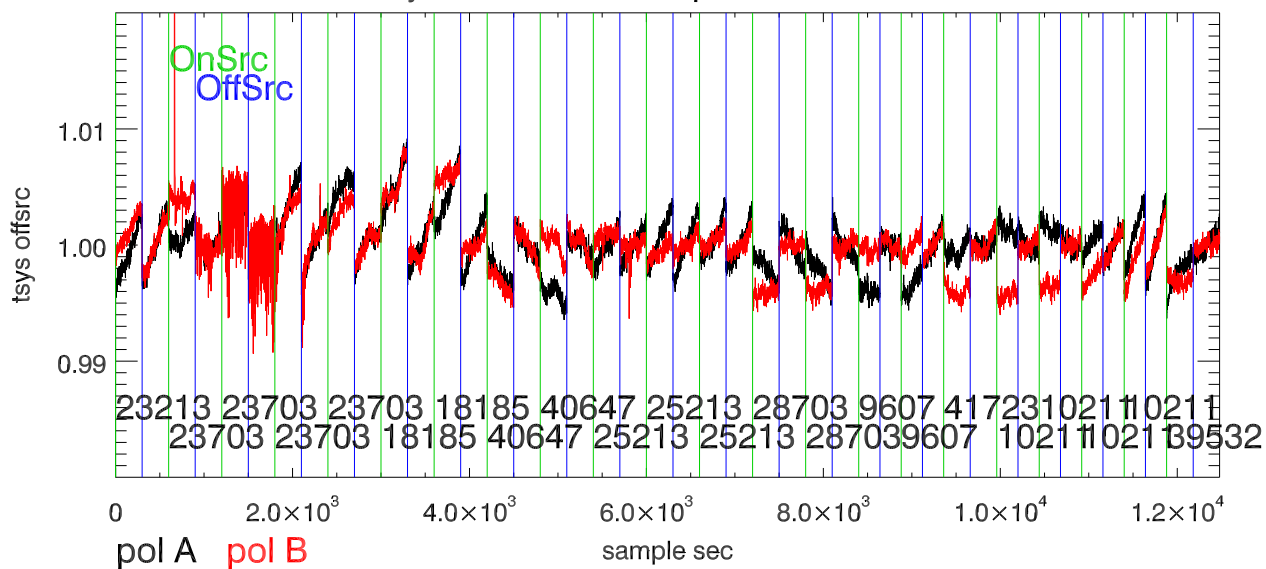

26may11 a2335 lbw total power vs time. band 1

band 2

band 3

26may11 a2335 on,offs overplotted. band 1 PoIA

band 1 PoIB

band 3 PoIA

band 3 PoIB