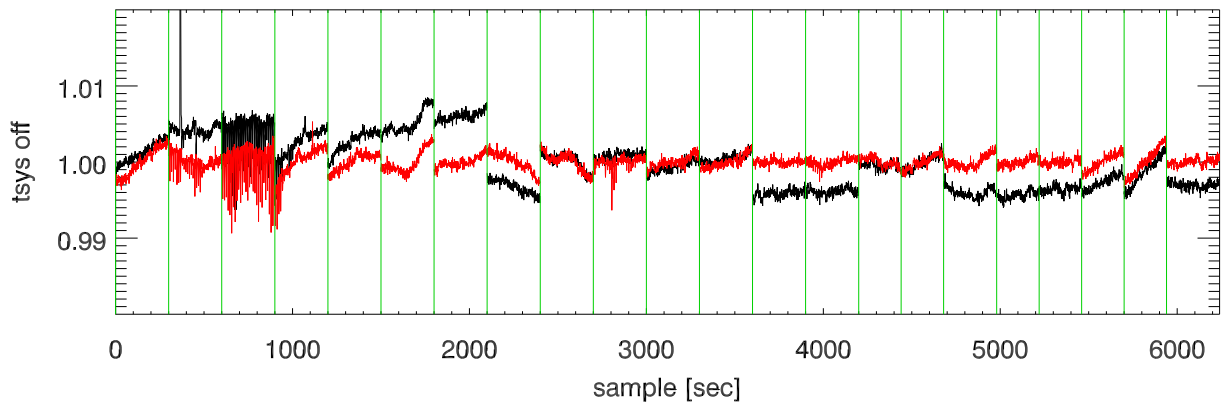

26may11 a2335 lbw total power vs time. band 1

band 2

band 3

26may11 a2335 on,offs overplotted. band 1 PoIA

band 1 PoIB

band 3 PoIA

band 3 PoIB