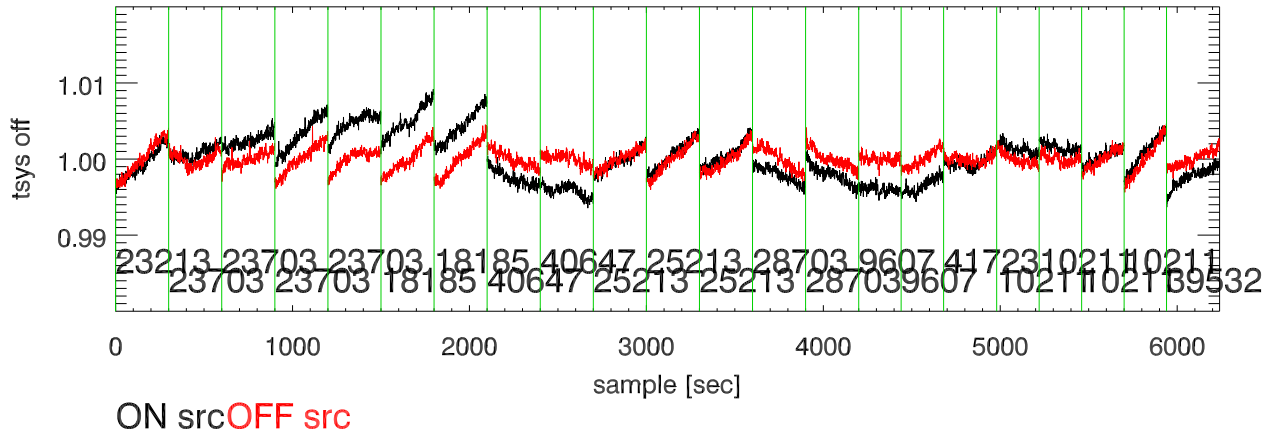

26may11 a2335 lbw total power vs time. band 1

band 2

band 3

26may11 a2335 on,offs overplotted. band 1 PoIA

band 1 PoIB

band 3 PoIA

band 3 PoIB