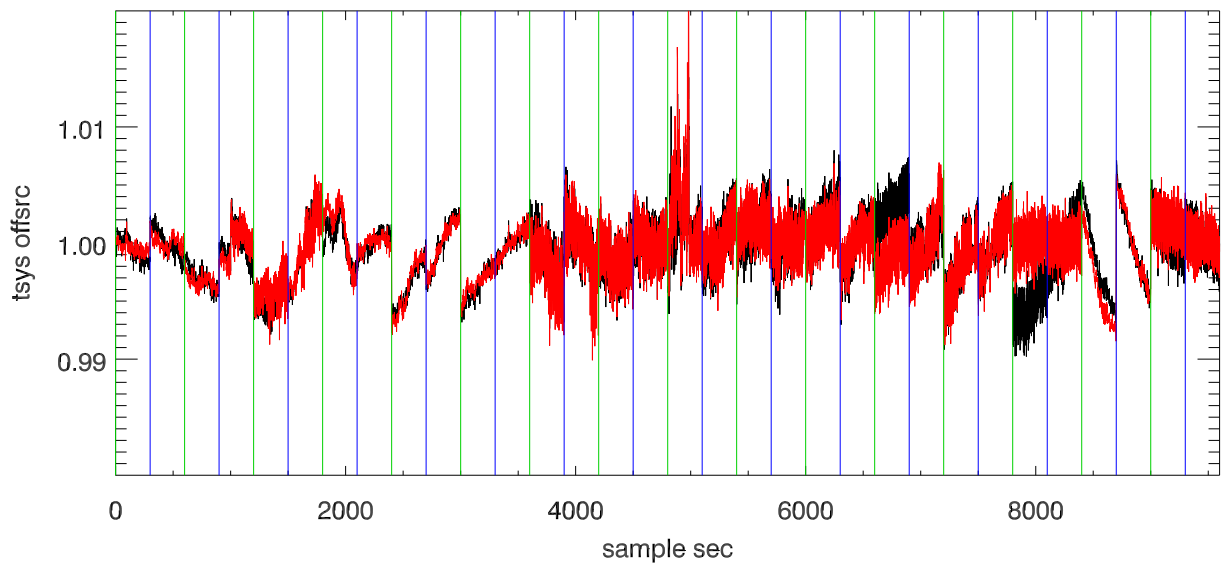

26apr11 a2335 lbw total power vs time. band 1

band 2

band 3

26apr11 a2335 on,offs overlotted. band 1 PoIA

band 1 PoIB

band 3 PoIA

band 3 PoIB