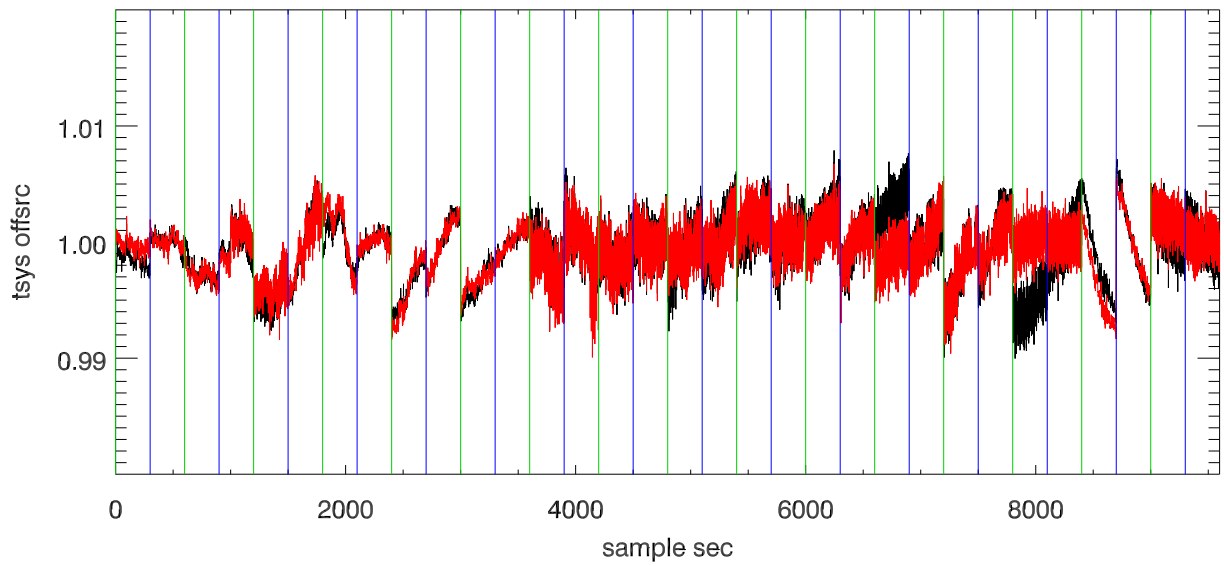

26apr11 a2335 lbw total power vs time. band 1

band 2

band 3

26apr11 a2335 on,offs overlotted. band 1 PoIA

band 1 PoIB

band 3 PoIA

band 3 PoIB