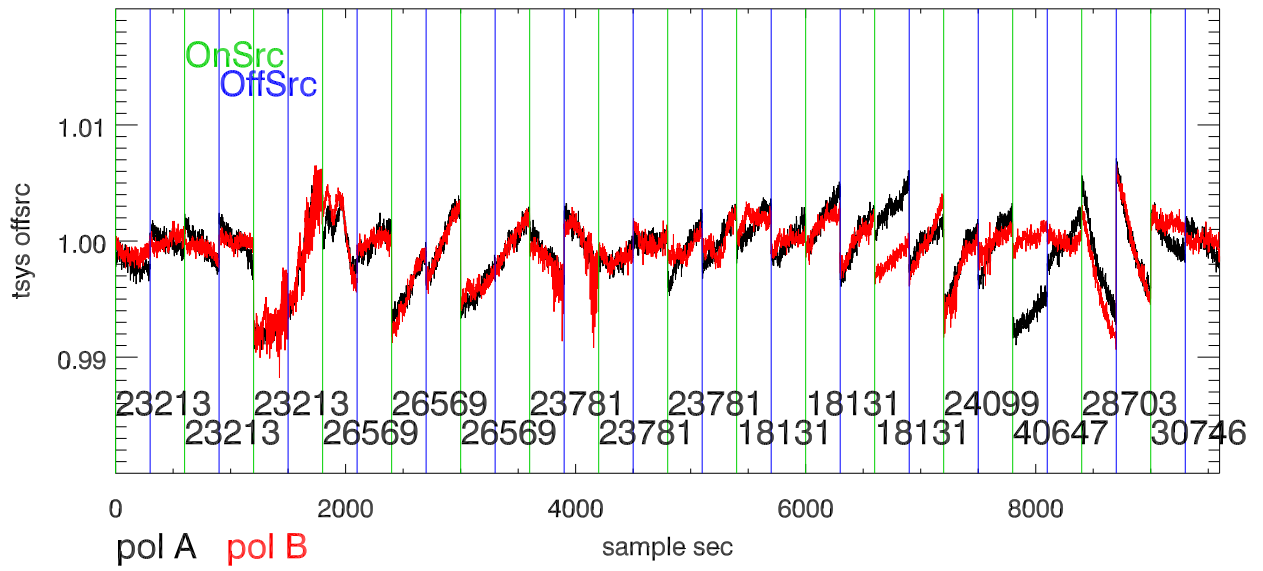

26apr11 a2335 lbw total power vs time. band 1

band 2

band 3

26apr11 a2335 on,offs overlotted. band 1 PoIA

band 1 PoIB

band 3 PoIA

band 3 PoIB