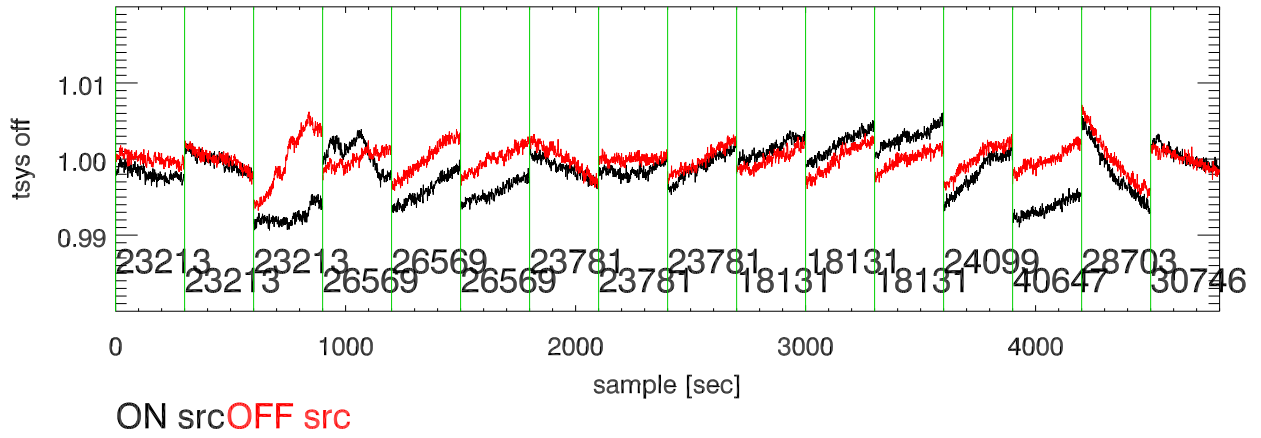

26apr11 a2335 lbw total power vs time. band 1

band 2

band 3

26apr11 a2335 on,offs overlotted. band 1 PoIA

band 1 PoIB

band 3 PoIA

band 3 PoIB