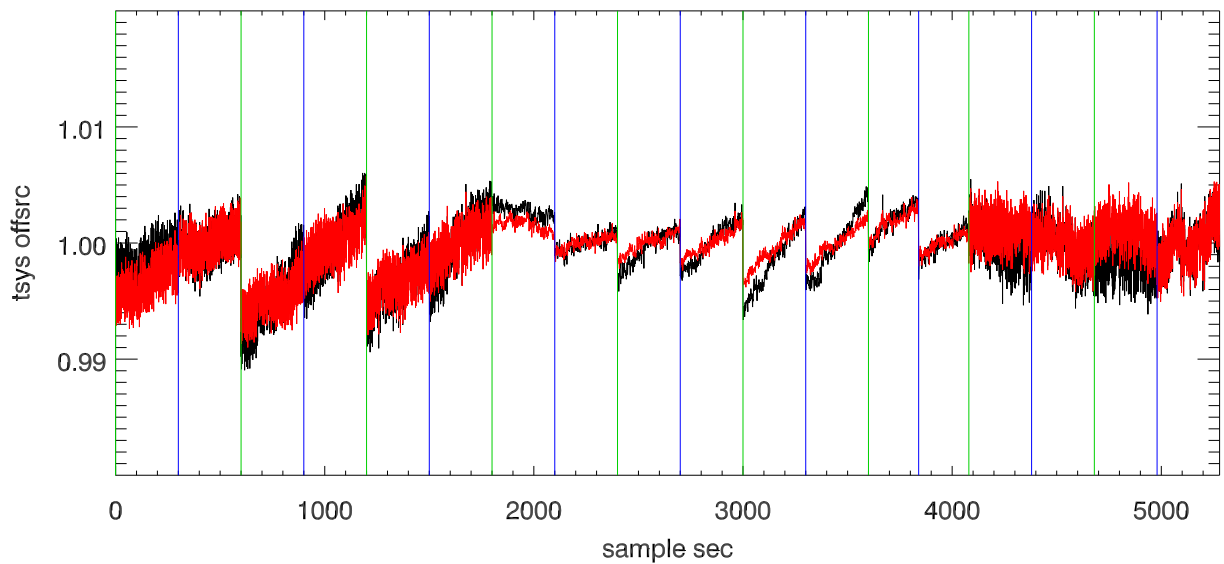

21mar11 a2335 lbw total power vs time. band 1

band 2

band 3

21mar11 a2335 on,offs overplotted. band 1 PoIA

band 1 PoIB

band 3 PoIA

band 3 PoIB