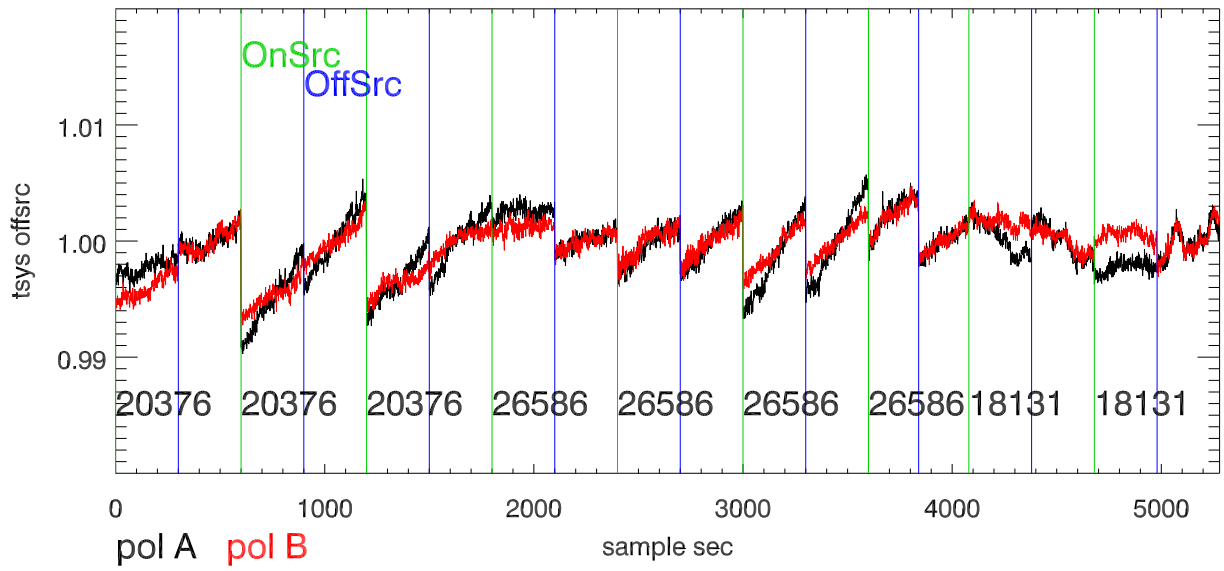

21mar11 a2335 lbw total power vs time. band 1

band 2

band 3

21mar11 a2335 on,offs overplotted. band 1 PoIA

band 1 PoIB

band 3 PoIA

band 3 PoIB