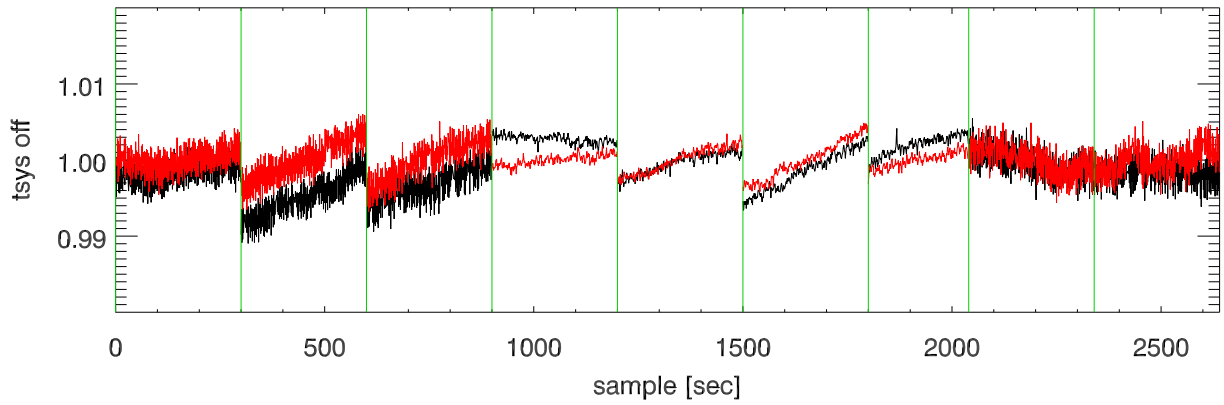

21mar11 a2335 lbw total power vs time. band 1

band 2

band 3

21mar11 a2335 on,offs overplotted. band 1 PoIA

band 1 PoIB

band 3 PoIA

band 3 PoIB