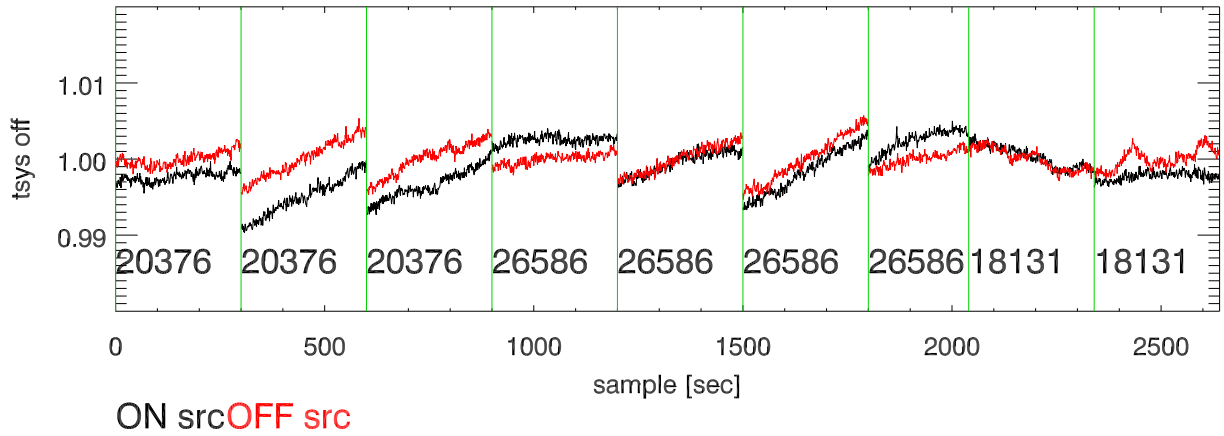

21mar11 a2335 lbw total power vs time. band 1

band 2

band 3

21mar11 a2335 on,offs overplotted. band 1 PoIA

band 1 PoIB

band 3 PoIA

band 3 PoIB