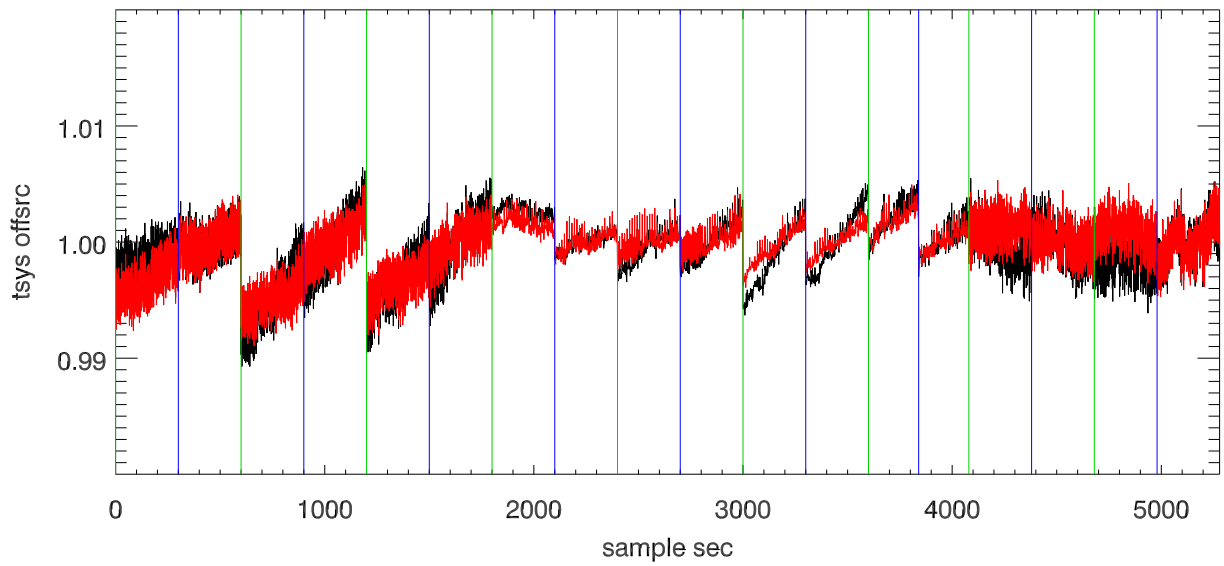

21mar11 a2335 lbw total power vs time. band 1

band 2

band 3

21mar11 a2335 on,offs overplotted. band 1 PoIA

band 1 PoIB

band 3 PoIA

band 3 PoIB