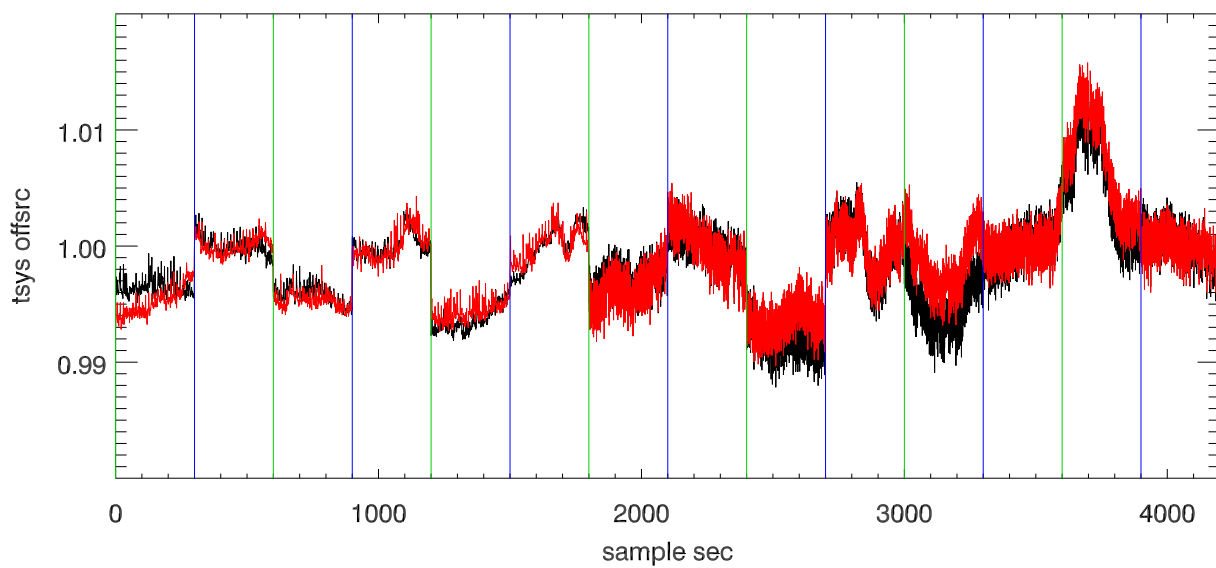

20mar11 a2335 lbw total power vs time. band 1

band 2

band 3

20mar11 a2335 on,offs overplotted. band 1 PoIA

band 1 PoIB

band 3 PoIA

band 3 PoIB