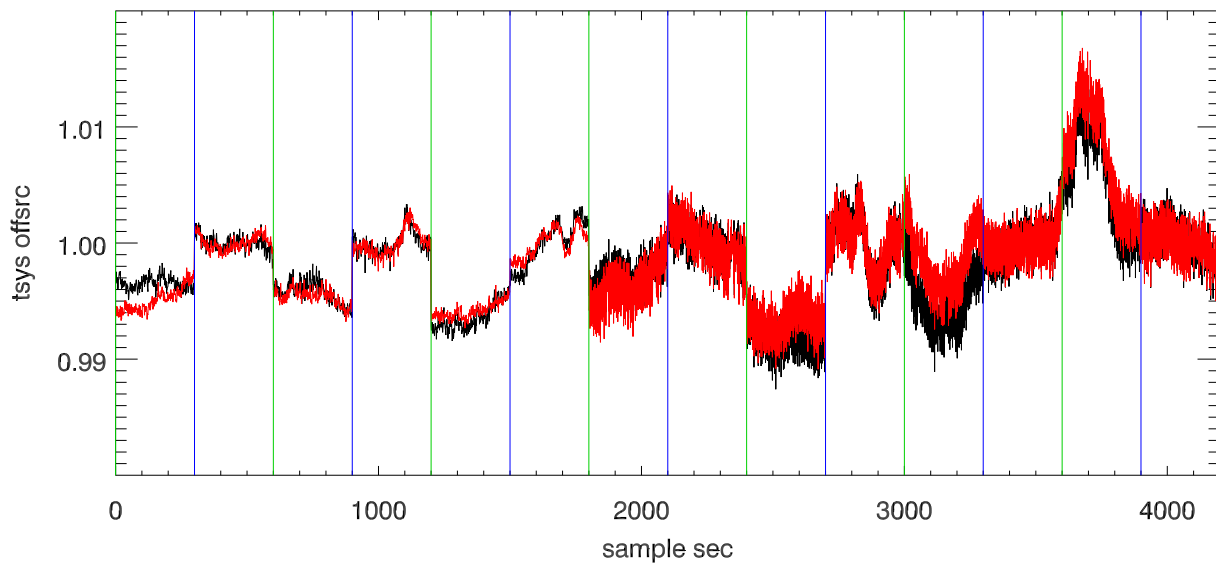

20mar11 a2335 lbw total power vs time. band 1

band 2

band 3

20mar11 a2335 on,offs overplotted. band 1 PoIA

band 1 PoIB

band 3 PoIA

band 3 PoIB