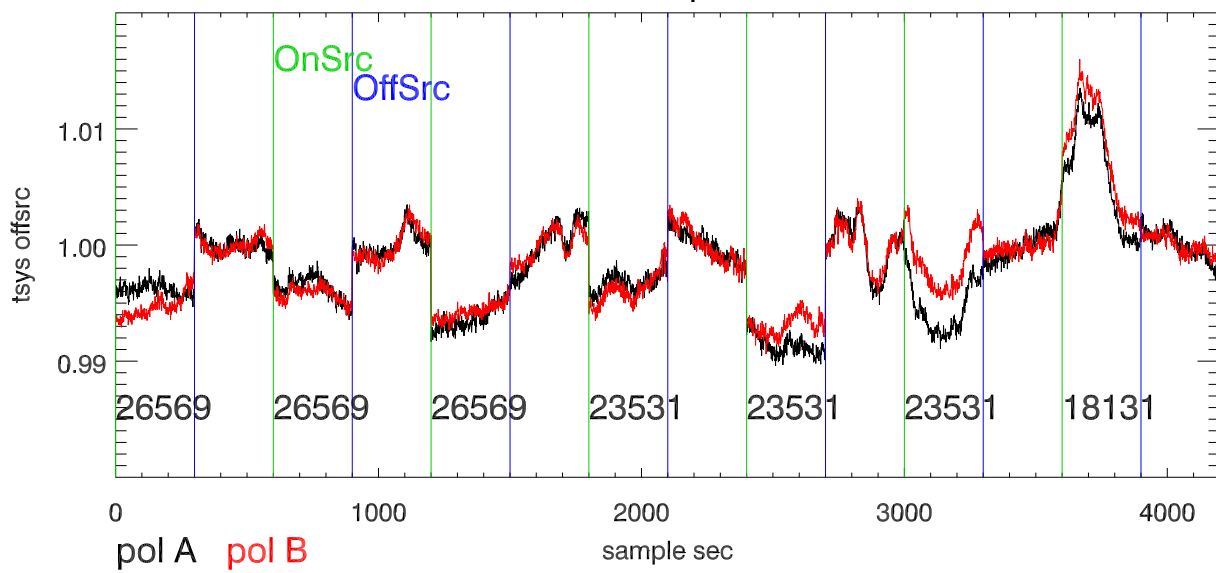

20mar11 a2335 lbw total power vs time. band 1

band 2

band 3

20mar11 a2335 on,offs overplotted. band 1 PoIA

band 1 PoIB

band 3 PoIA

band 3 PoIB