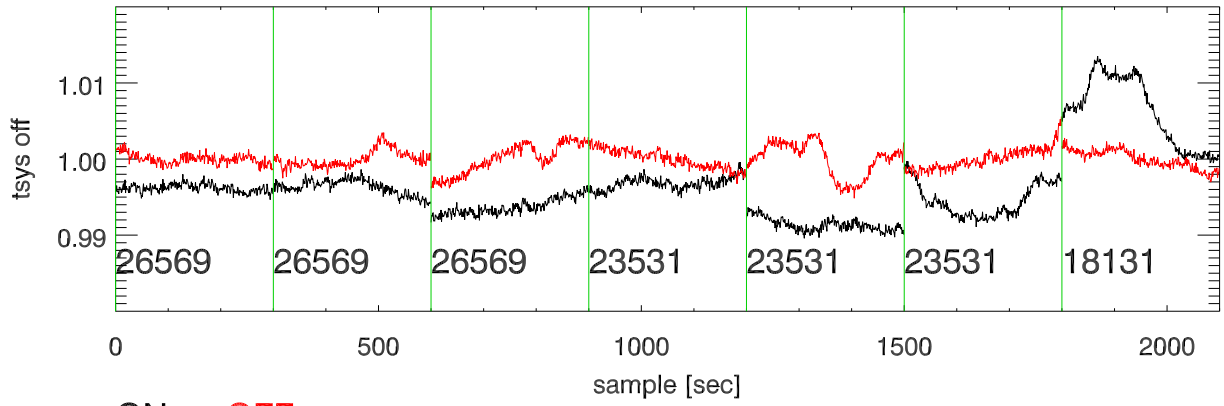

20mar11 a2335 lbw total power vs time. band 1

band 2

band 3

20mar11 a2335 on,offs overplotted. band 1 PoIA

band 1 PoIB

band 3 PoIA

band 3 PoIB