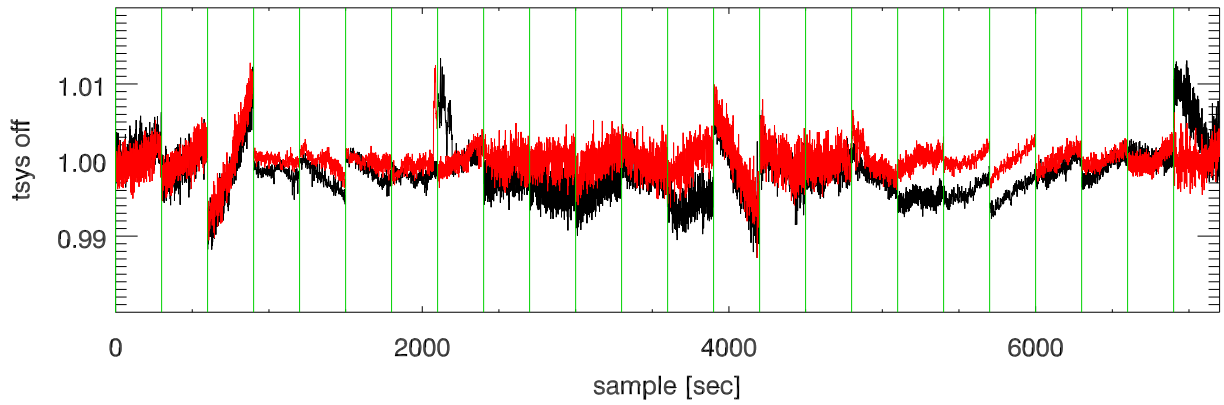

18may11 a2335 lbw total power vs time. band 1

band 2

band 3

18may11 a2335 on,offs overlotted. band 1 PoIA

band 1 PoIB

band 3 PoIA

band 3 PoIB