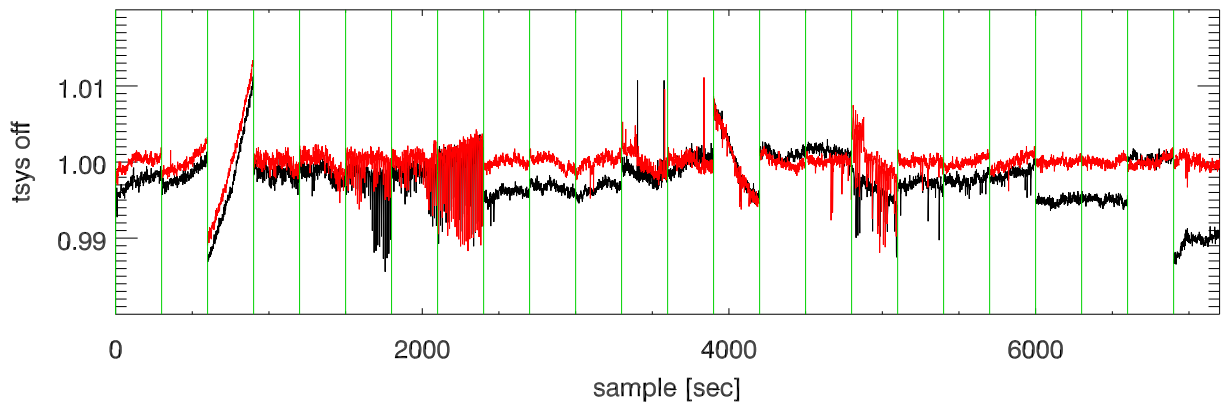

18may11 a2335 lbw total power vs time. band 1

band 2

band 3

18may11 a2335 on,offs overlotted. band 1 PoIA

band 1 PoIB

band 3 PoIA

band 3 PoIB