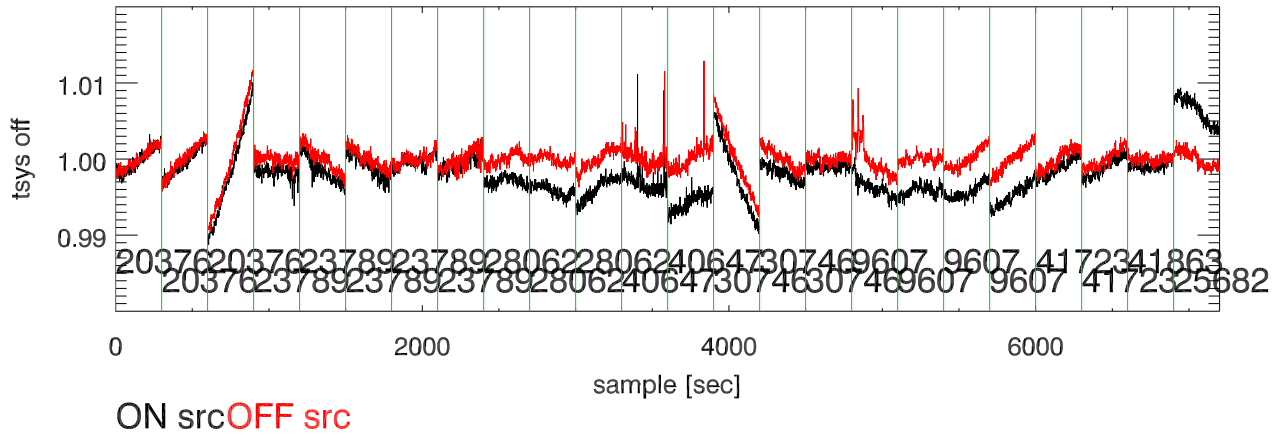

18may11 a2335 lbw total power vs time. band 1

band 2

band 3

18may11 a2335 on,offs overlotted. band 1 PoIA

band 1 PoIB

band 3 PoIA

band 3 PoIB