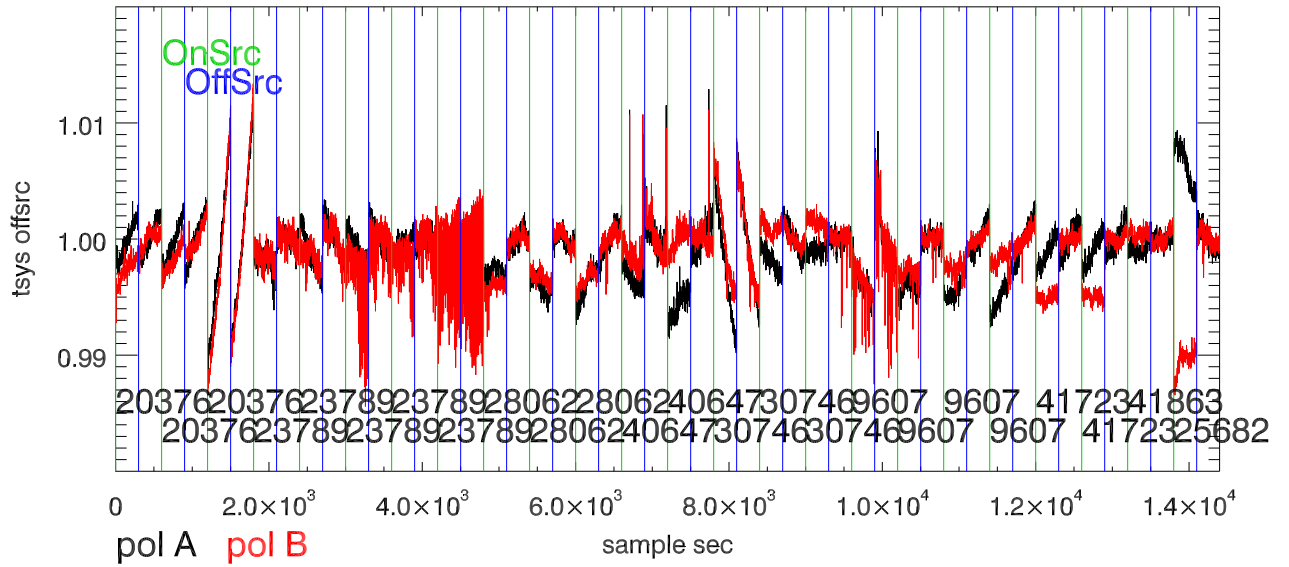

18may11 a2335 lbw total power vs time. band 1

band 2

band 3

18may11 a2335 on,offs overlotted. band 1 PoIA

band 1 PoIB

band 3 PoIA

band 3 PoIB