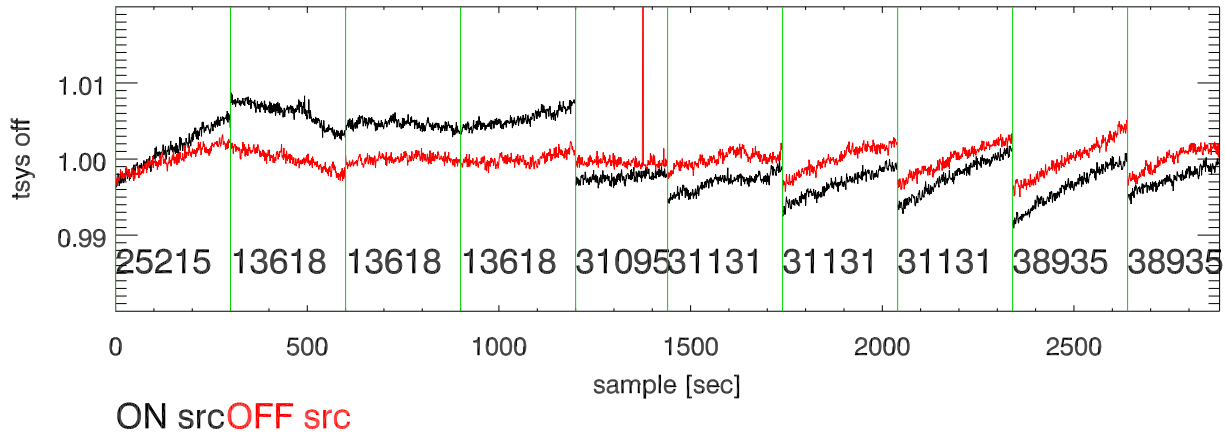

10mar11 a2335 lbw total power vs time. band 1

band 2

band 3

10mar11 a2335 on,offs overplotted. band 1 PoIA

band 1 PoIB

band 3 PoIA

band 3 PoIB