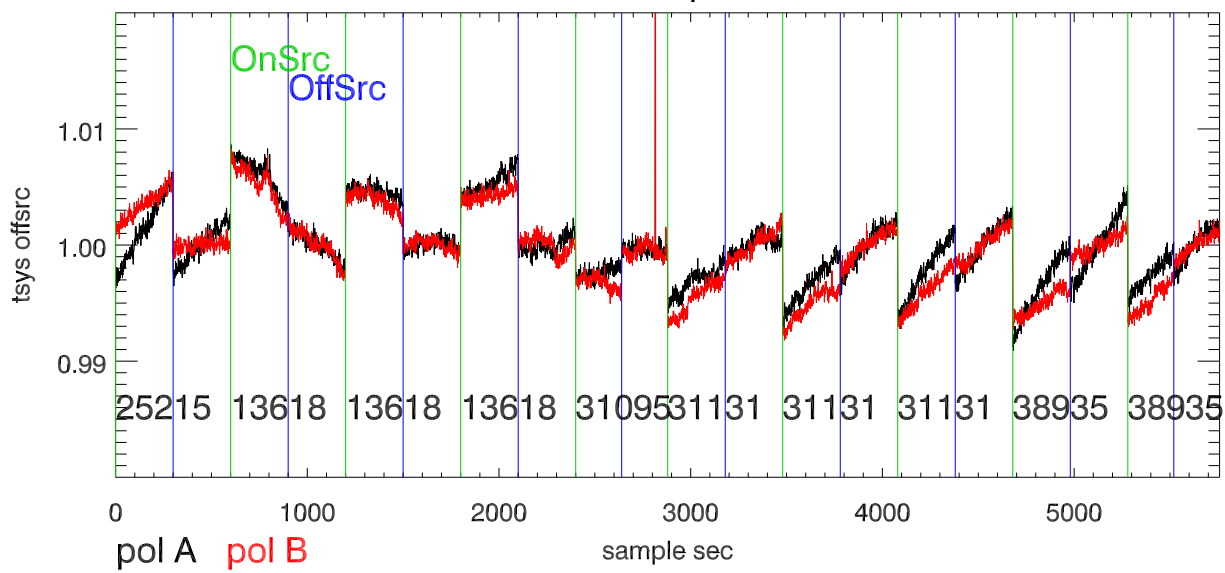

10mar11 a2335 lbw total power vs time. band 1

band 2

band 3

10mar11 a2335 on,offs overplotted. band 1 PoIA

band 1 PoIB

band 3 PoIA

band 3 PoIB