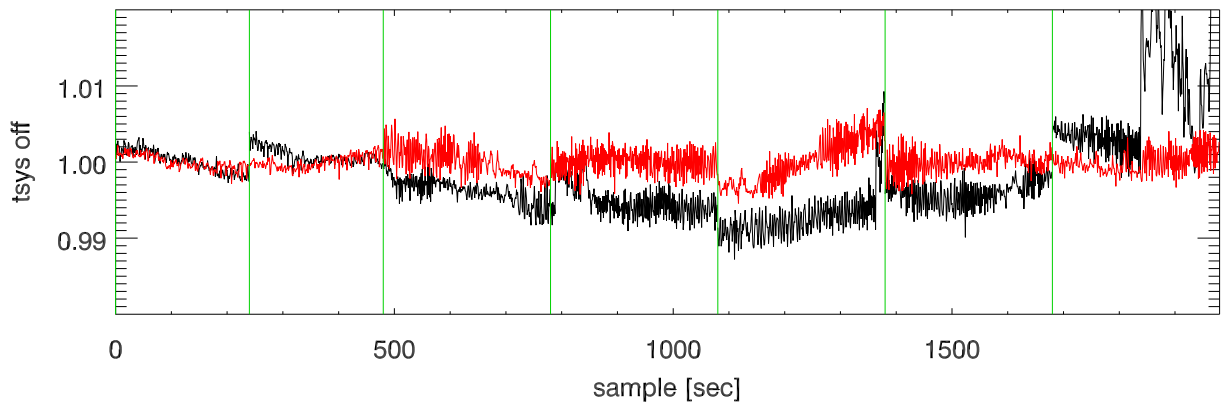

04apr11 a2335 lbw total power vs time. band 1

band 2

band 3

04apr11 a2335 on,offs overlotted. band 1 PoIA

band 1 PoIB

band 3 PoIA

band 3 PoIB