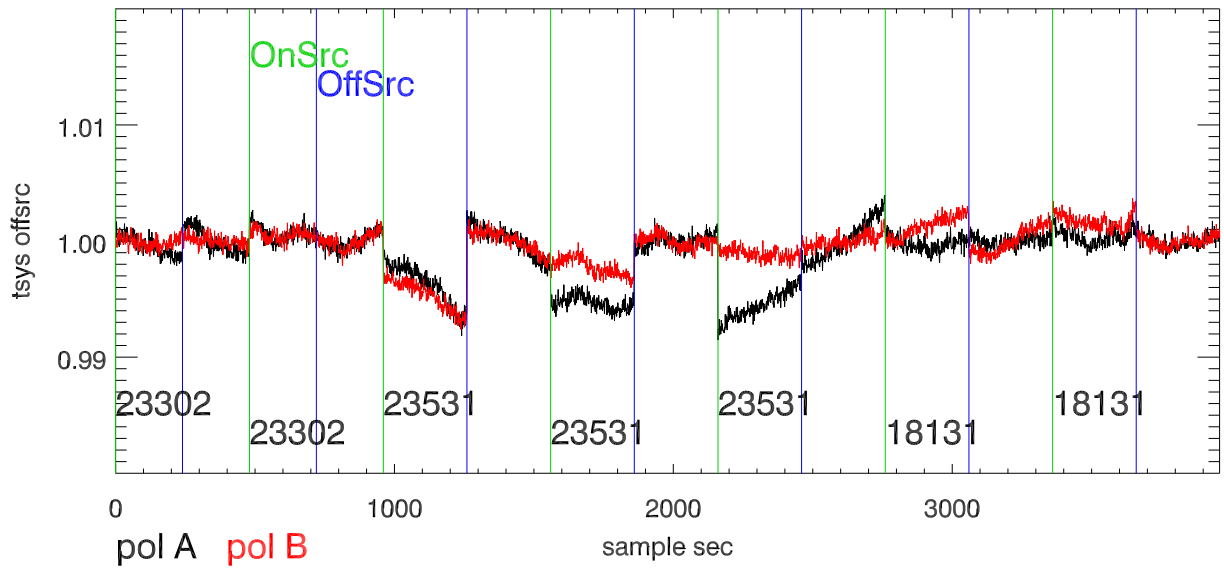

04apr11 a2335 lbw total power vs time. band 1

band 2

band 3

04apr11 a2335 on,offs overlotted. band 1 PoIA

band 1 PoIB

band 3 PoIA

band 3 PoIB