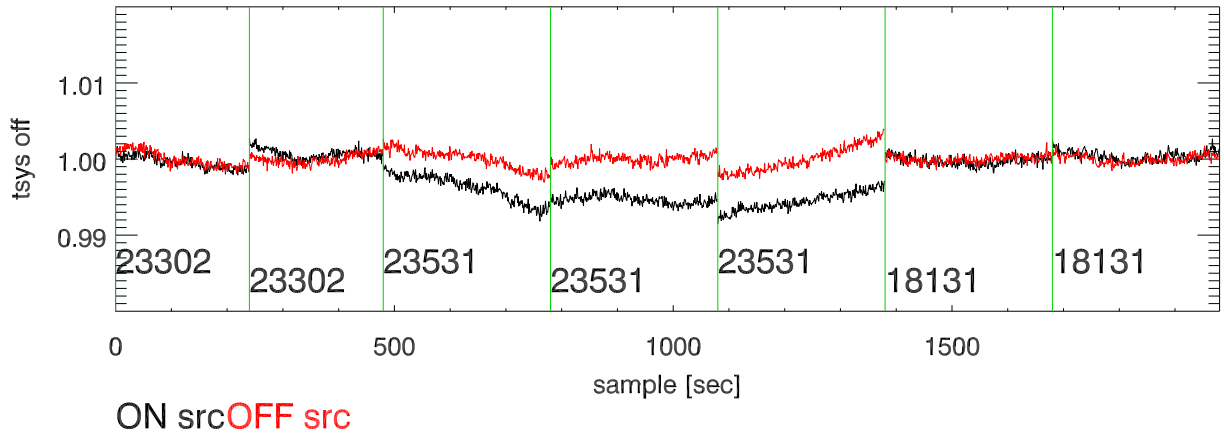

04apr11 a2335 lbw total power vs time. band 1

band 2

band 3

04apr11 a2335 on,offs overlotted. band 1 PoIA

band 1 PoIB

band 3 PoIA

band 3 PoIB