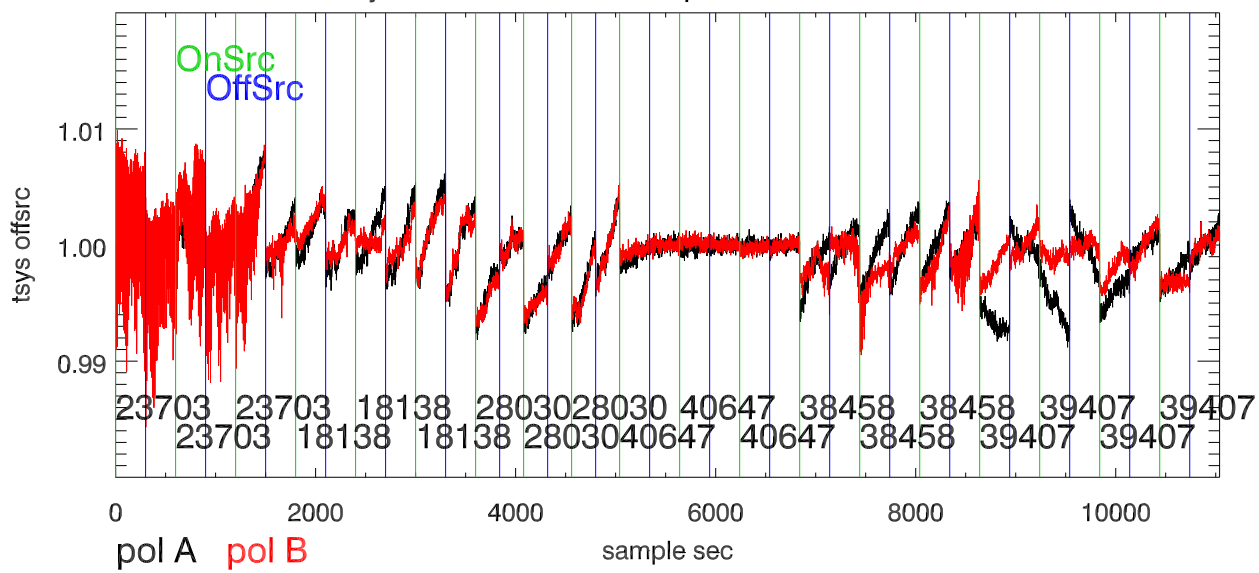

03jun11 a2335 lbw total power vs time. band 1

band 2

band 3

03jun11 a2335 on,offs overlotted. band 1 PoIA

band 1 PoIB

band 3 PoIA

band 3 PoIB