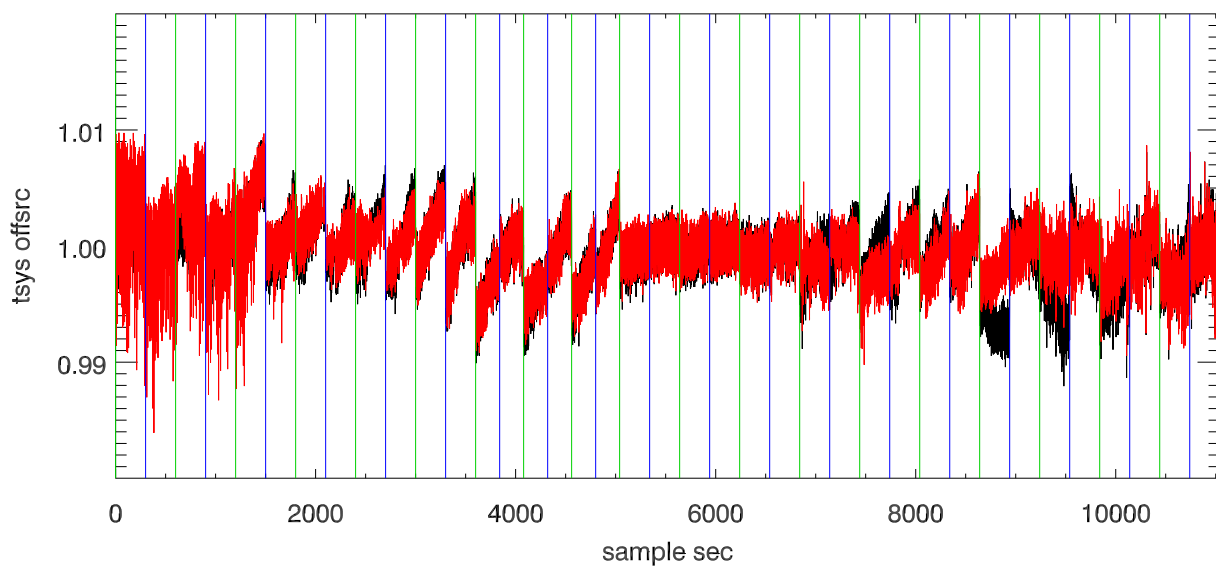

03jun11 a2335 lbw total power vs time. band 1

band 2

band 3

03jun11 a2335 on,offs overlotted. band 1 PoIA

band 1 PoIB

band 3 PoIA

band 3 PoIB