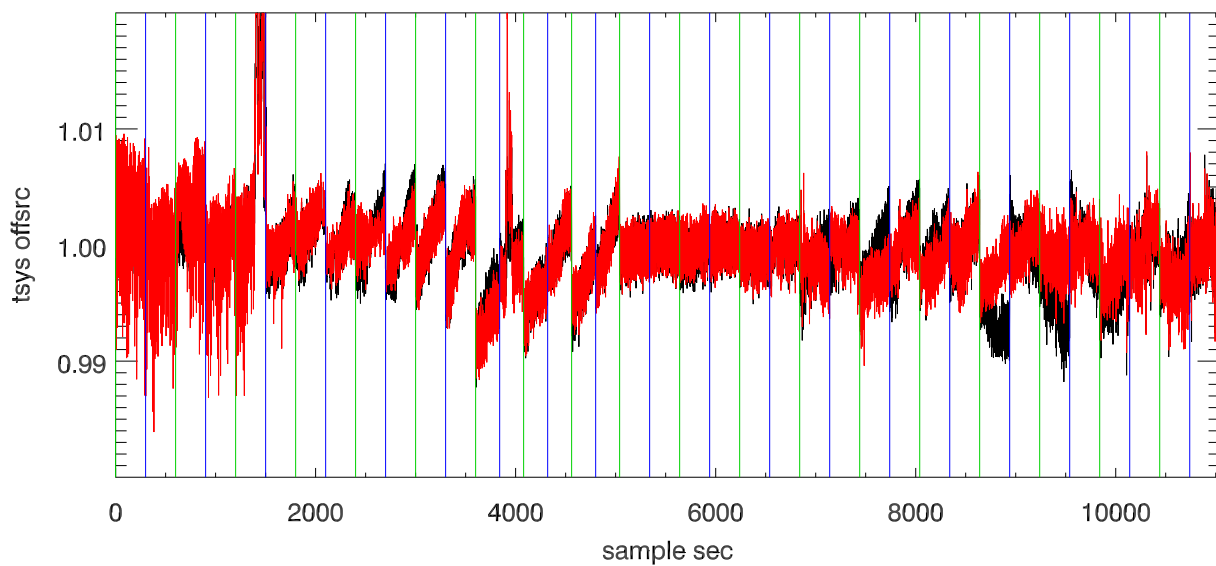

03jun11 a2335 lbw total power vs time. band 1

band 2

band 3

03jun11 a2335 on,offs overlotted. band 1 PoIA

band 1 PoIB

band 3 PoIA

band 3 PoIB