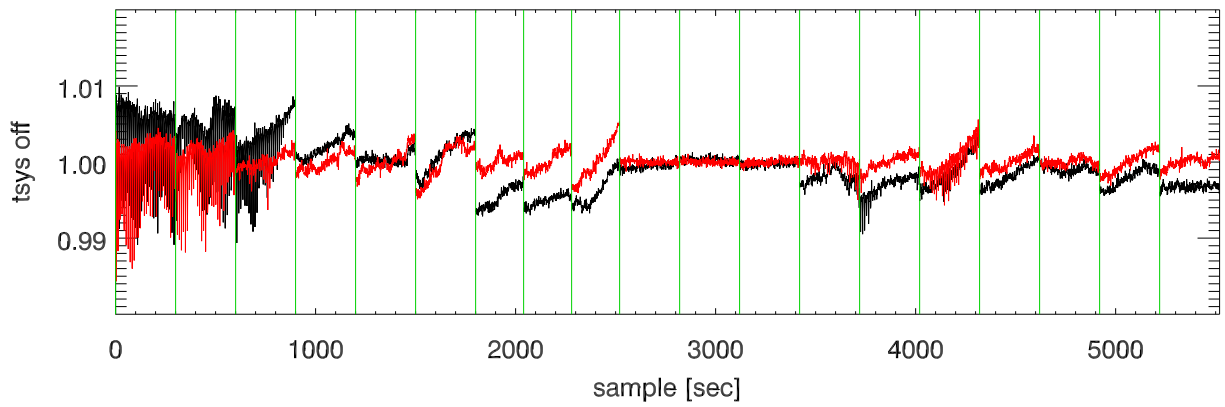

03jun11 a2335 lbw total power vs time. band 1

band 2

band 3

03jun11 a2335 on,offs overlotted. band 1 PoIA

band 1 PoIB

band 3 PoIA

band 3 PoIB