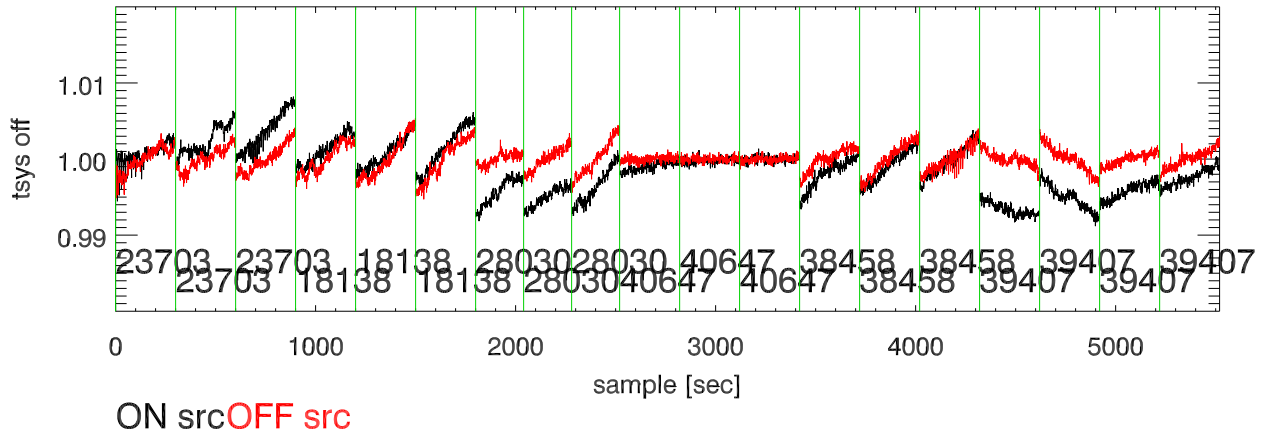

03jun11 a2335 lbw total power vs time. band 1

band 2

band 3

03jun11 a2335 on,offs overlotted. band 1 PoIA

band 1 PoIB

band 3 PoIA

band 3 PoIB