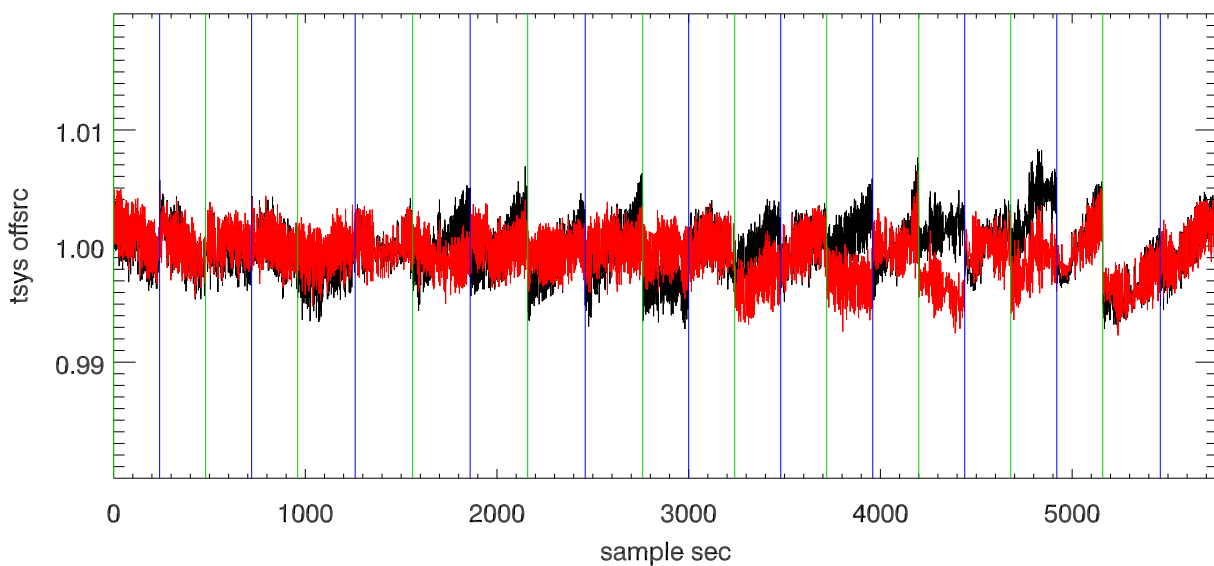

02jun11 a2335 lbw total power vs time. band 1

band 2

band 3

02jun11 a2335 on,offs overplotted. band 1 PoIA

band 1 PoIB

band 3 PoIA

band 3 PoIB