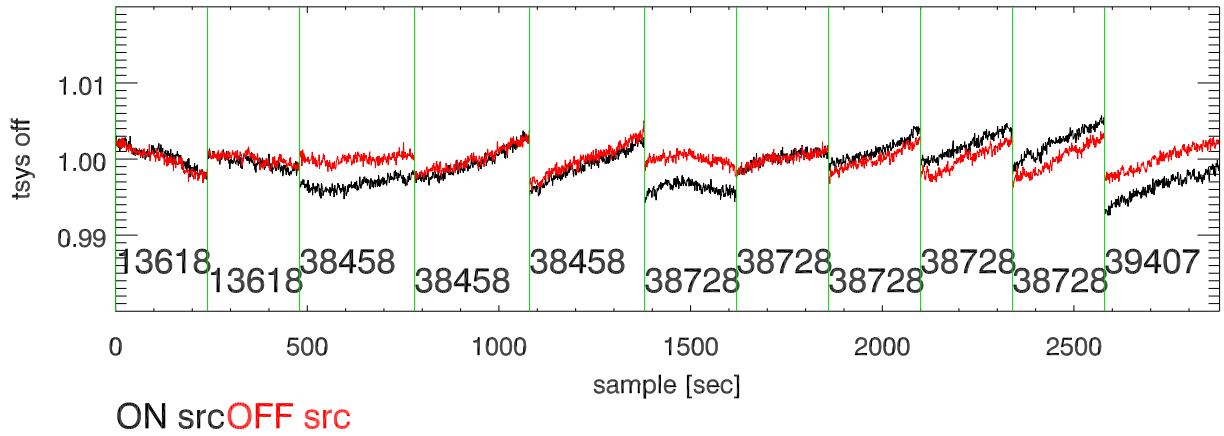

02jun11 a2335 lbw total power vs time. band 1

band 2

band 3

02jun11 a2335 on,offs overplotted. band 1 PoIA

band 1 PoIB

band 3 PoIA

band 3 PoIB