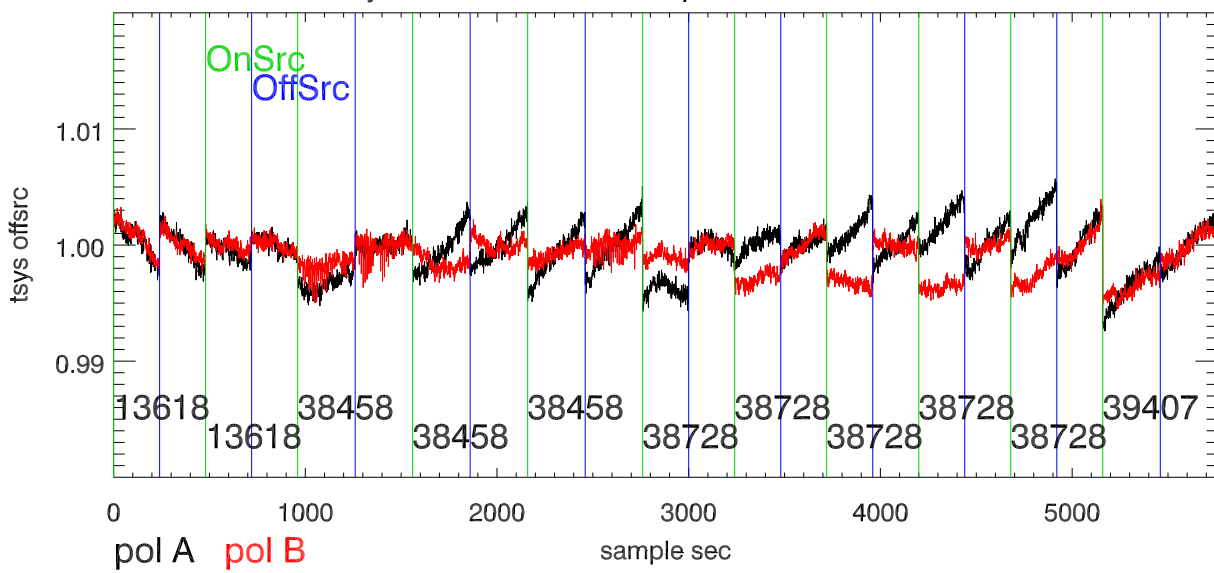

02jun11 a2335 lbw total power vs time. band 1

band 2

band 3

02jun11 a2335 on,offs overplotted. band 1 PoIA

band 1 PoIB

band 3 PoIA

band 3 PoIB