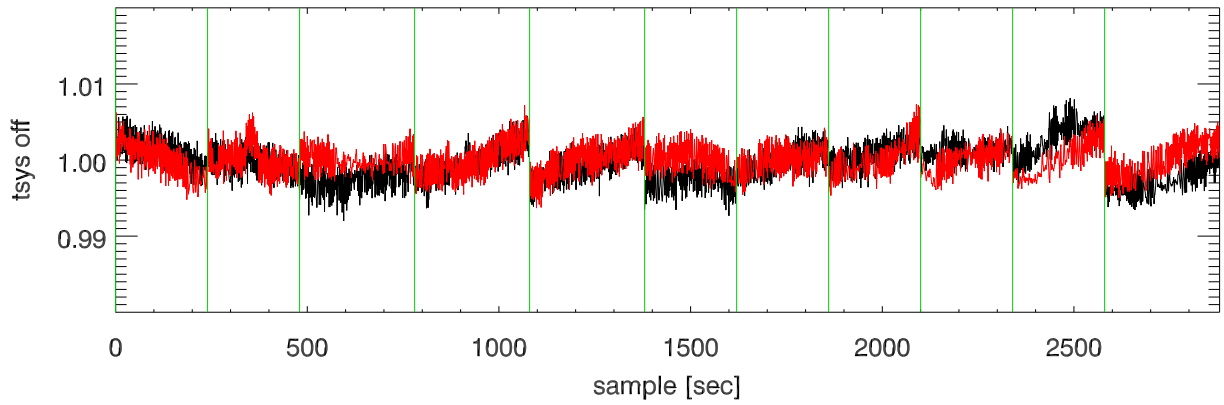

02jun11 a2335 lbw total power vs time. band 1

band 2

band 3

02jun11 a2335 on,offs overplotted. band 1 PoIA

band 1 PoIB

band 3 PoIA

band 3 PoIB