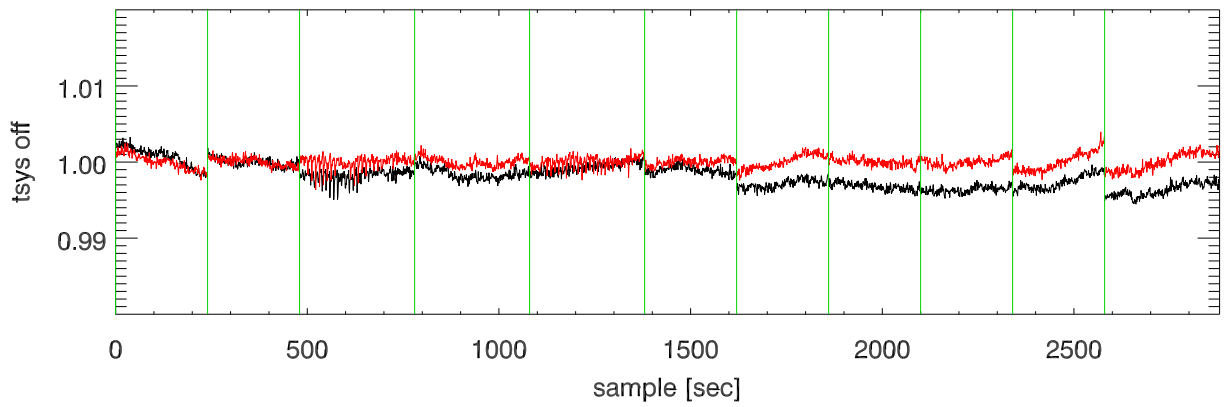

02jun11 a2335 lbw total power vs time. band 1

band 2

band 3

02jun11 a2335 on,offs overplotted. band 1 PoIA

band 1 PoIB

band 3 PoIA

band 3 PoIB