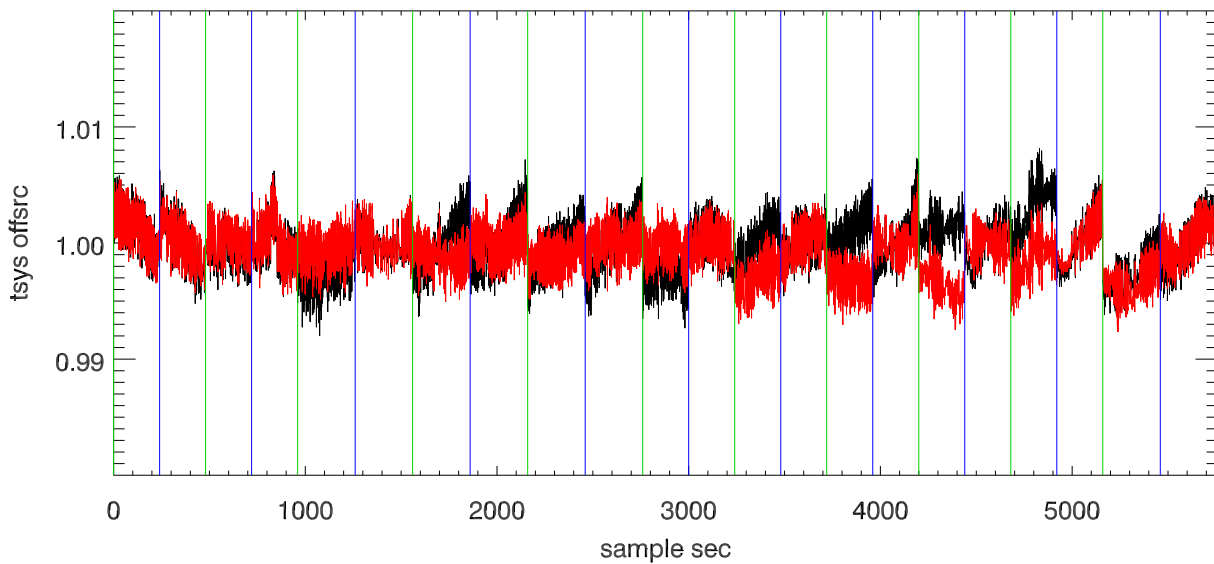

02jun11 a2335 lbw total power vs time. band 1

band 2

band 3

02jun11 a2335 on,offs overplotted. band 1 PoIA

band 1 PoIB

band 3 PoIA

band 3 PoIB