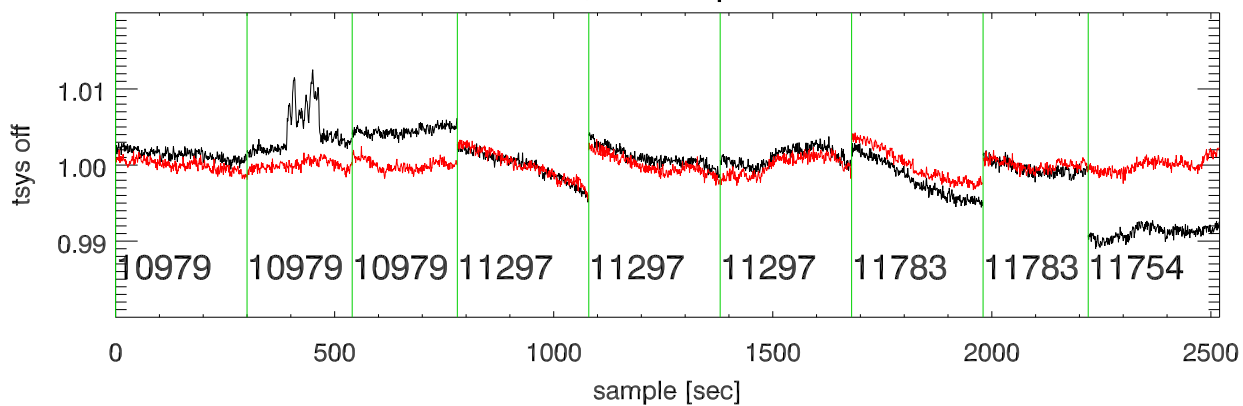

01oct10 a2335 lbw total power vs time. band 1

band 2

band 3

01oct10 a2335 on,offs overplotted. band 1 PoIA

ON src OFF src

band 1 PoIB

band 3 PoIA

band 3 PoIB