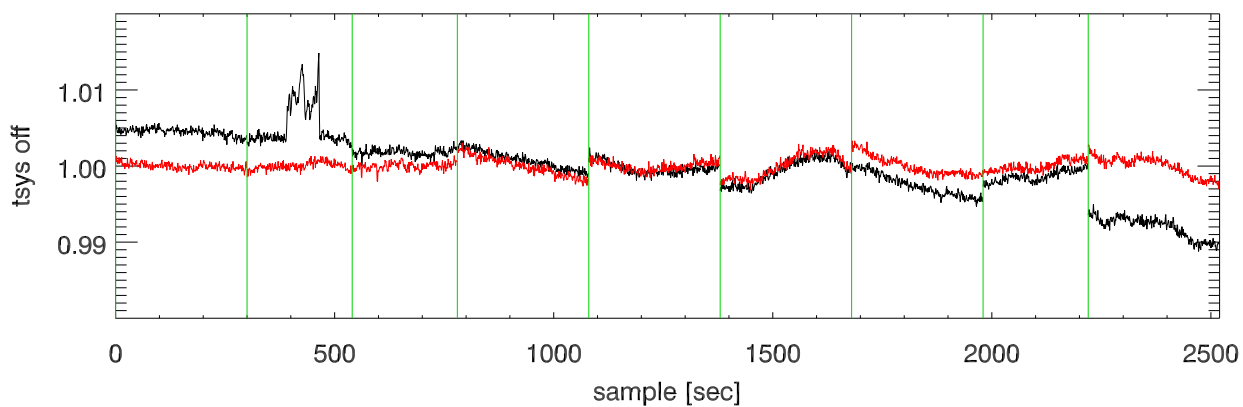

01oct10 a2335 lbw total power vs time. band 1

band 2

band 3

01oct10 a2335 on,offs overplotted. band 1 PoIA

ON src OFF src

band 1 PoIB

band 3 PoIA

band 3 PoIB