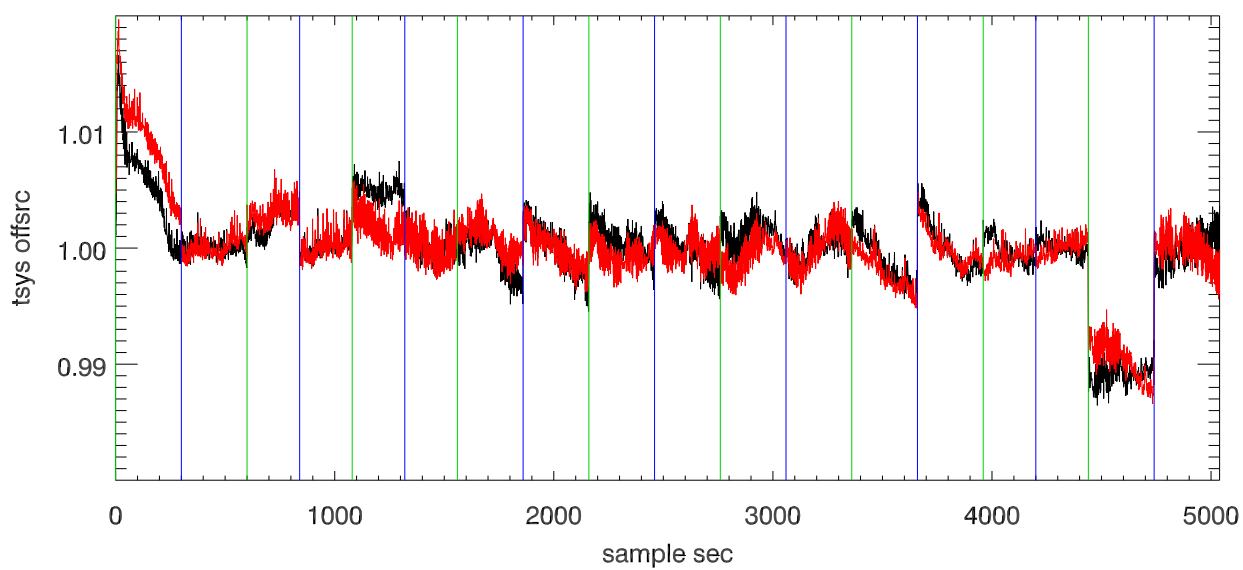

01oct10 a2335 lbw total power vs time. band 1

band 2

band 3

01oct10 a2335 on,offs overplotted. band 1 PoIA

ON src OFF src

band 1 PoIB

band 3 PoIA

band 3 PoIB