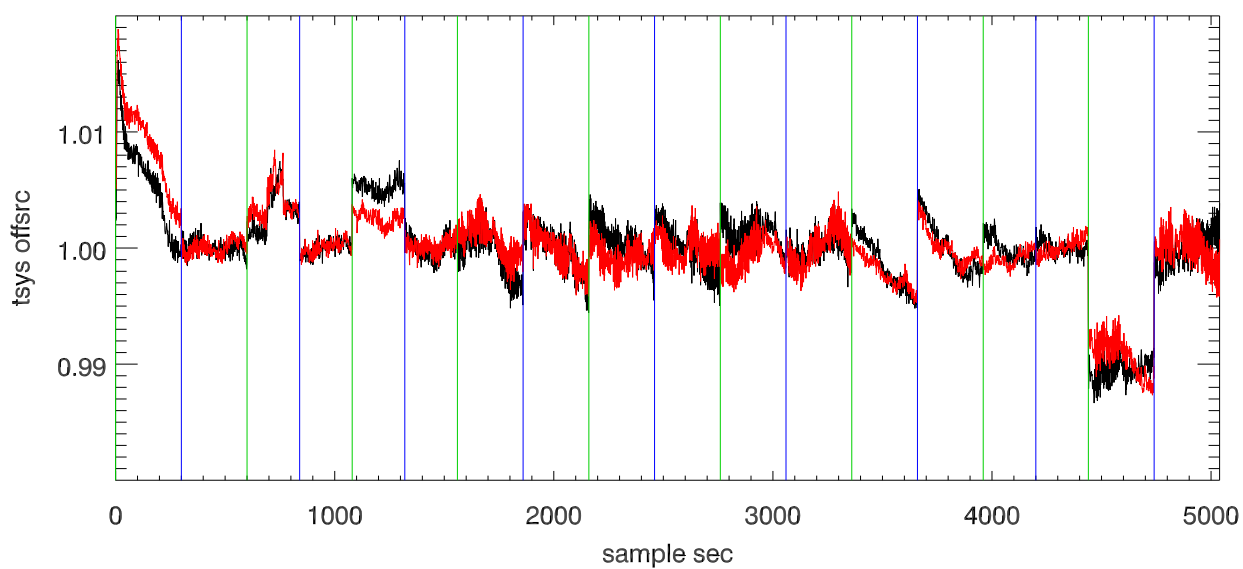

01oct10 a2335 lbw total power vs time. band 1

band 2

band 3

01oct10 a2335 on,offs overplotted. band 1 PoIA

ON src OFF src

band 1 PoIB

band 3 PoIA

band 3 PoIB