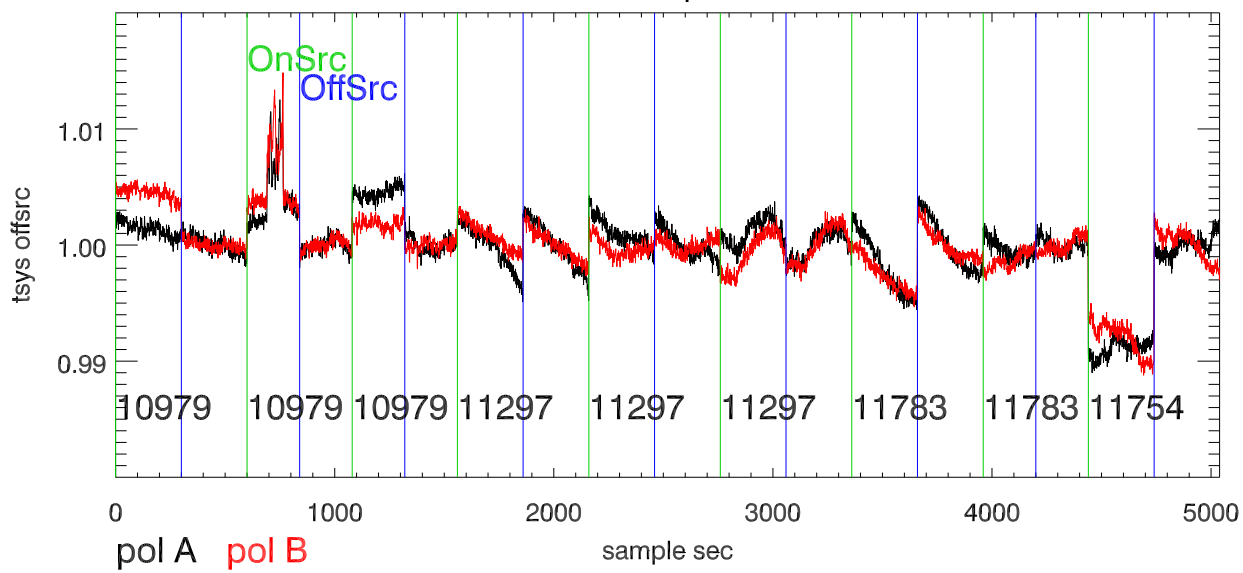

01oct10 a2335 lbw total power vs time. band 1

band 2

band 3

01oct10 a2335 on,offs overplotted. band 1 PoIA

ON src OFF src

band 1 PoIB

band 3 PoIA

band 3 PoIB