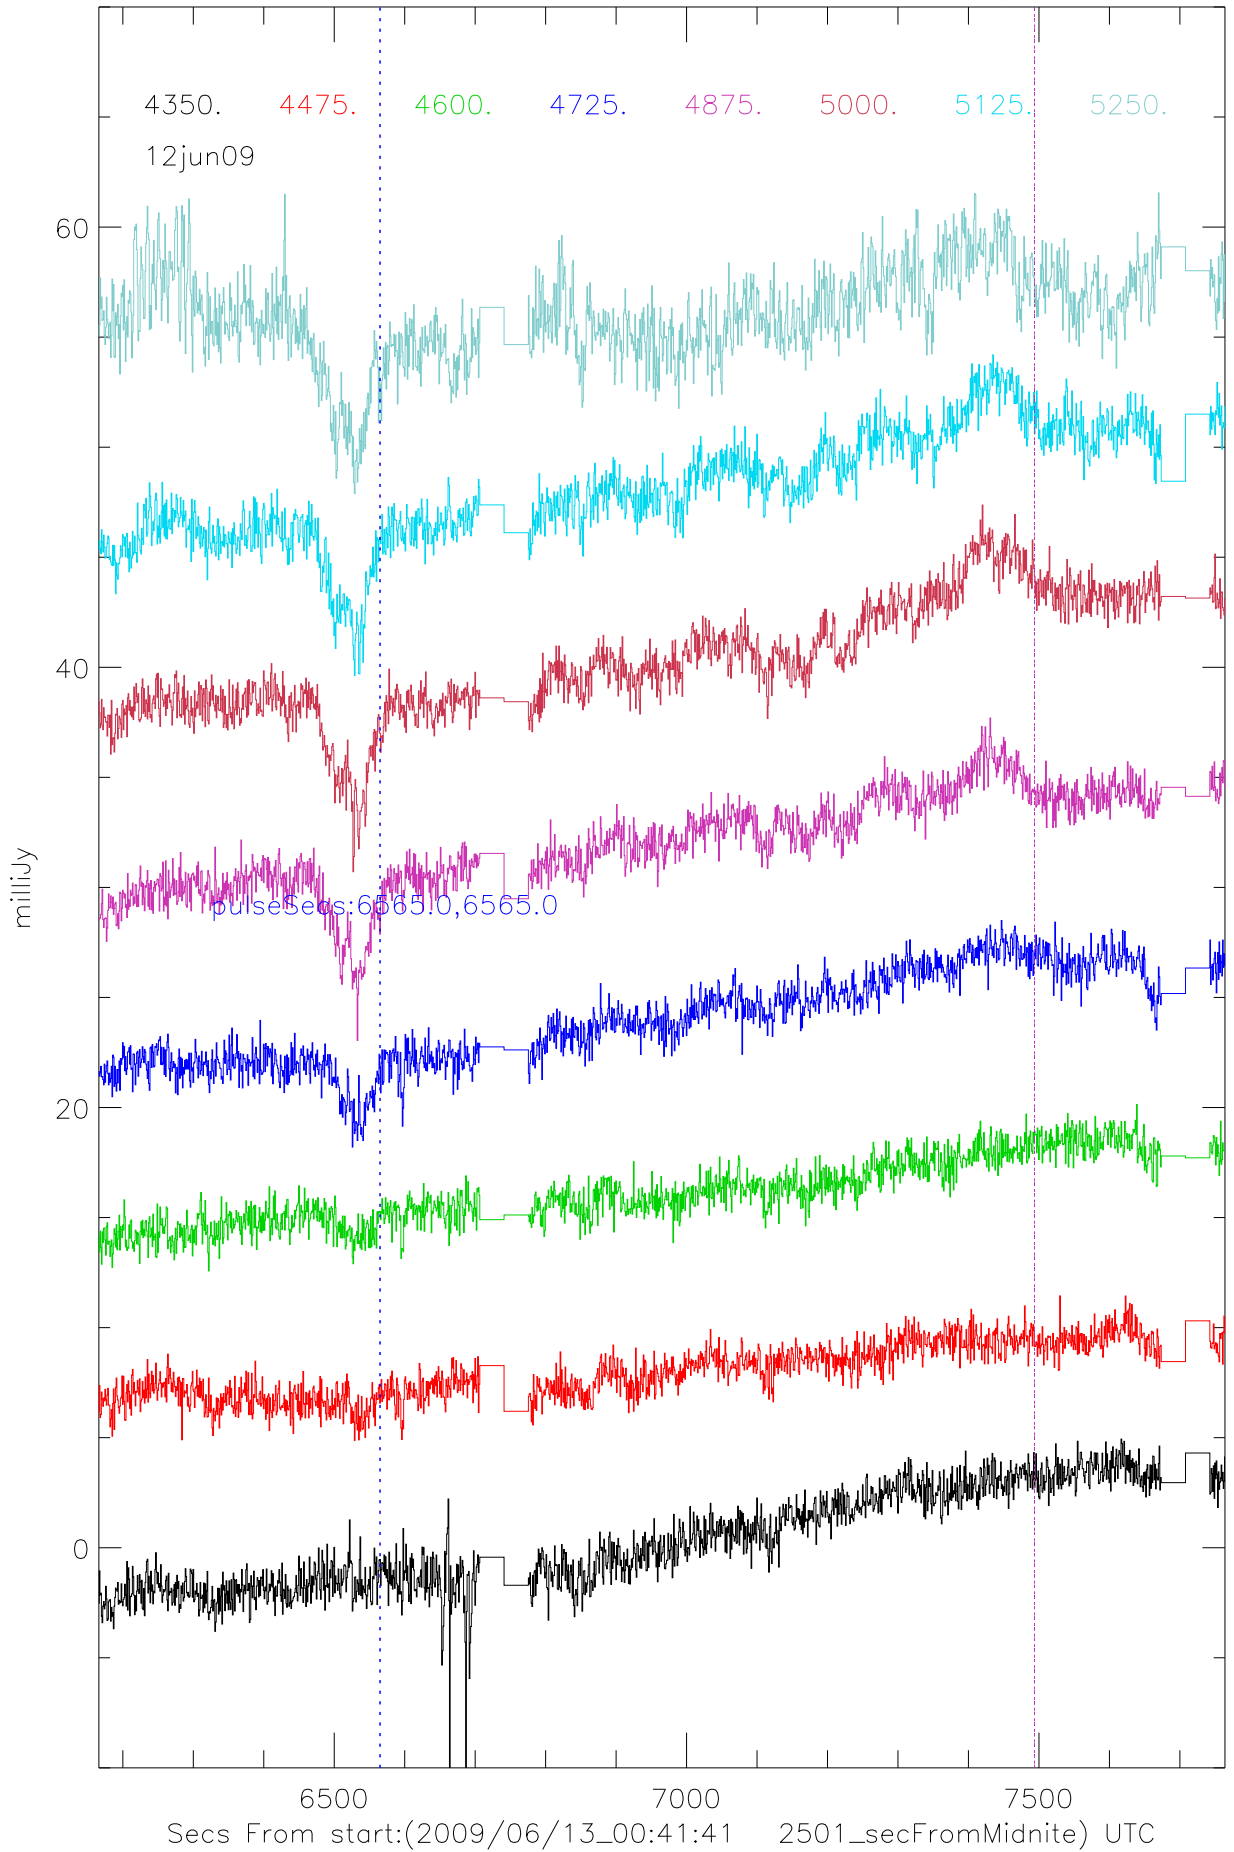

A2414 StokesV vs time. Colors are 100Mhz TotPwr(with offsets)

A2414 StokesV vs time. Colors are 100Mhz TotPwr(with offsets)

A2414 StokesV vs time. Colors are 100Mhz TotPwr(with offsets)