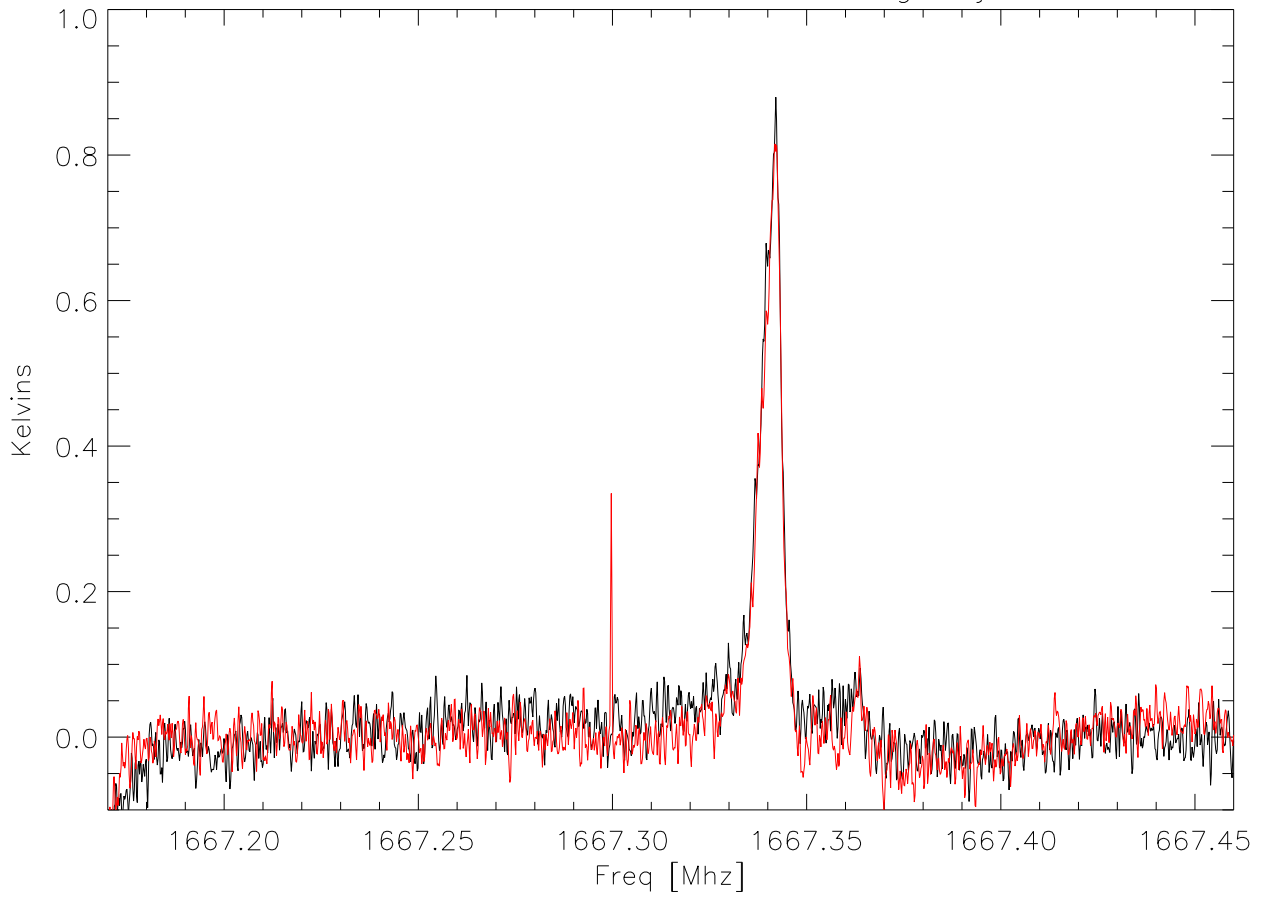

L1448-CO 1665 Mhz. 160 second avg 02jun2001

Avg pola,polB

L1448-CO 1667 Mhz 160 second avg 02jun2001

Avg pola, polB