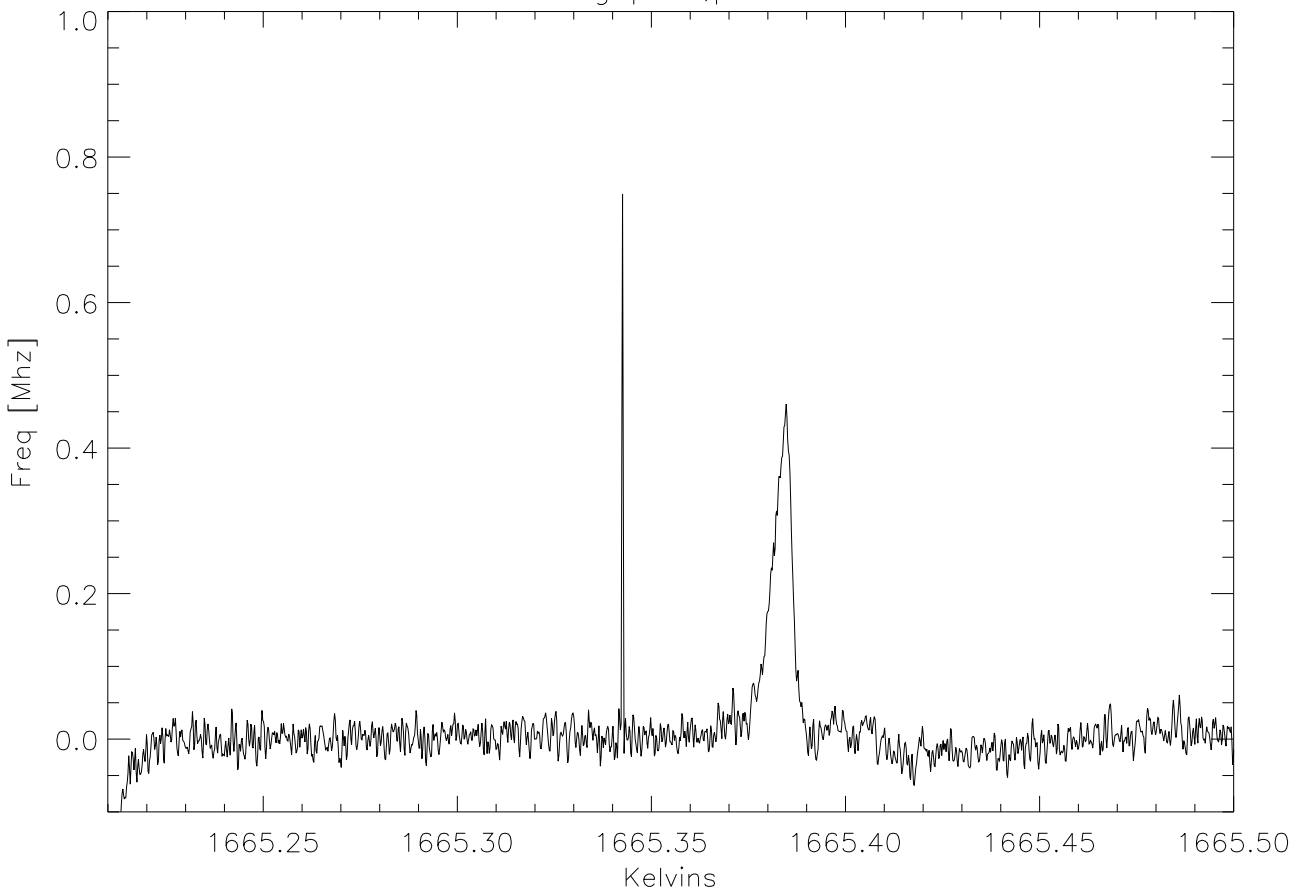

L1448-CO 1665 Mhz. 160 second avg 02jun2001

Avg pola,polB

L1448-CO 1667 Mhz 160 second avg 02jun2001

Avg pola, polB