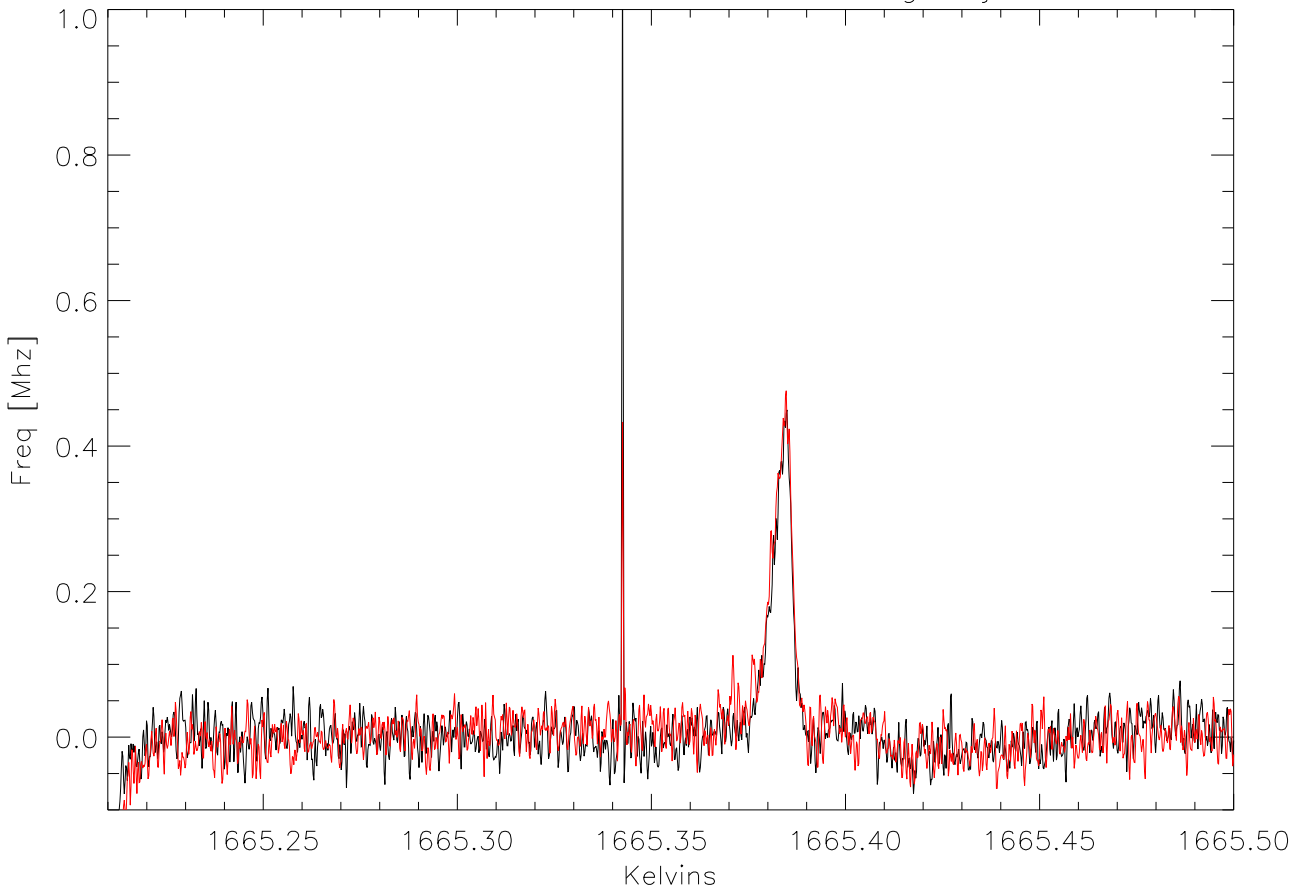

L1448-CO 1665 Mhz. 160 second avg 02jun2001

Avg pola,polB

L1448-CO 1667 Mhz 160 second avg 02jun2001

Avg pola, polB