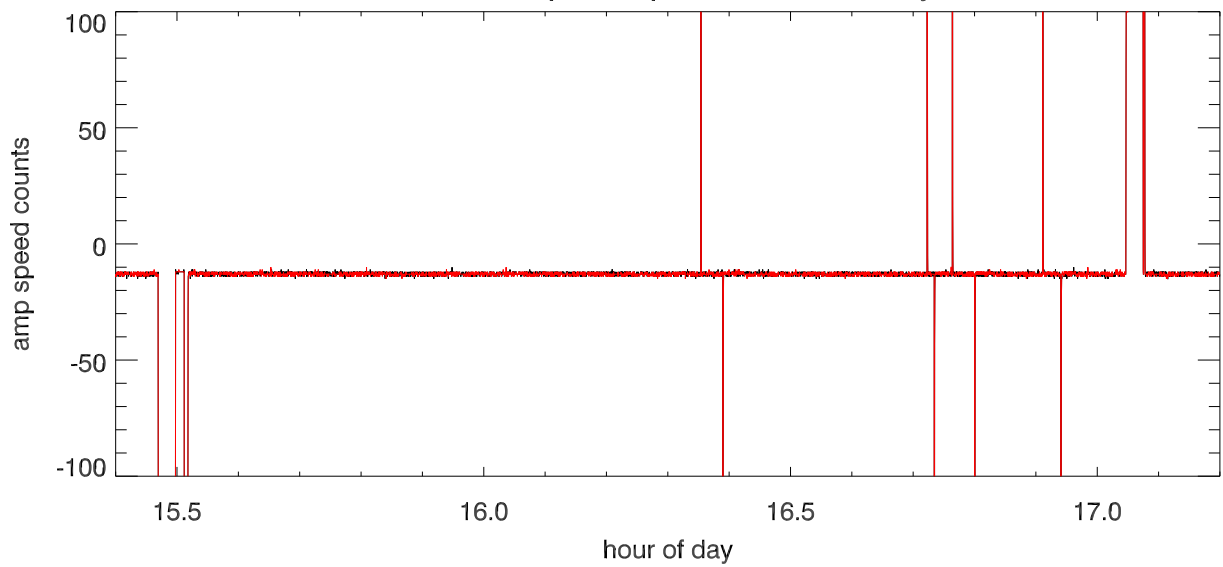

23jul20 turret actual and requested position (during sbtx test)

turrent velocity (computed from encoder position)

turret: Last Requested - current position

VelCmd from little start to backlash board

turret actual position (during sbtx test)

motor amplifier currents hour of day

motor amplifier speed vs hour of day

23jul20 number of seconds Turret spent at each location

23jul20 turret positoin error when turvel < 2 counts