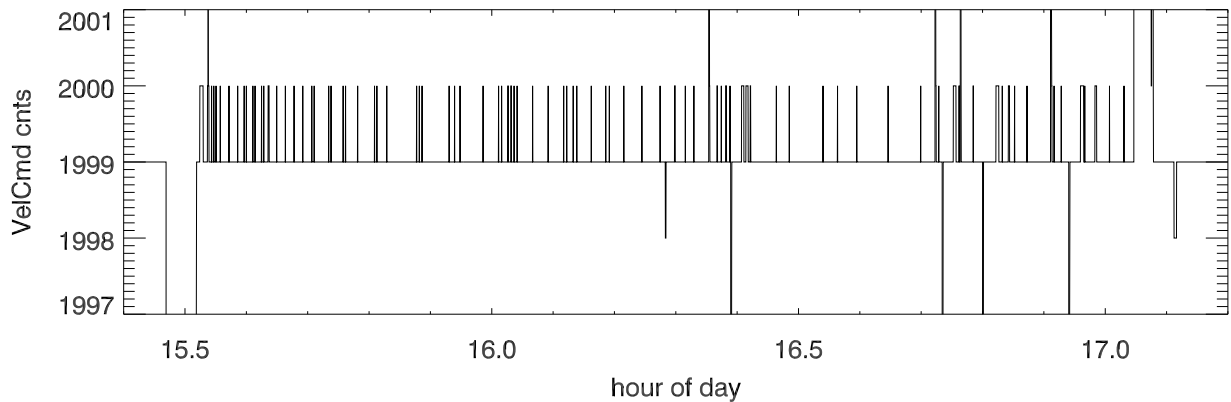

23jul20 turret actual and requested position (during sbtx test)

turrent velocity (computed from encoder position)

turret: Last Requested - current position

VelCmd from little start to backlash board

turret actual position (during sbtx test)

motor amplifier currents hour of day

motor amplifier speed vs hour of day

23jul20 number of seconds Turret spent at each location

23jul20 turret positoin error when turvel < 2 counts