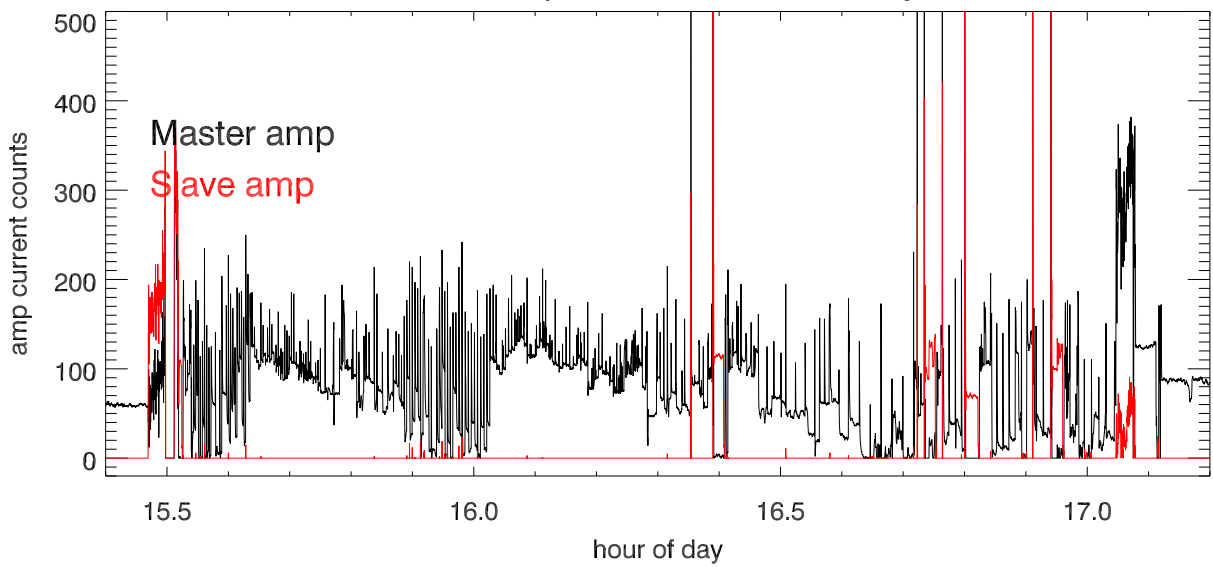

23jul20 turret actual and requested position (during sbtx test)

turrent velocity (computed from encoder position)

turret: Last Requested - current position

VelCmd from little start to backlash board

turret actual position (during sbtx test)

motor amplifier currents hour of day

motor amplifier speed vs hour of day

23jul20 number of seconds Turret spent at each location

23jul20 turret positoin error when turvel < 2 counts