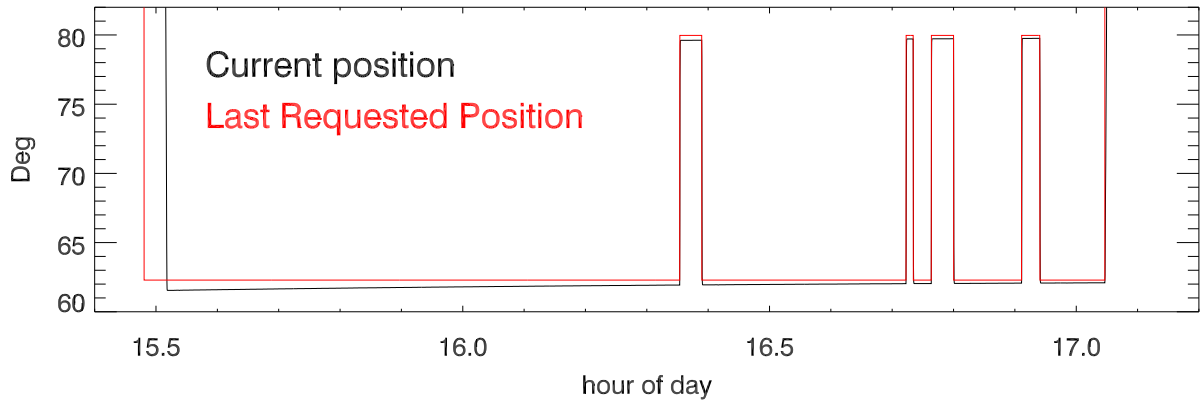

23jul20 turret actual and requested position (during sbtx test)

turrent velocity (computed from encoder position)

turret: Last Requested - current position

VelCmd from little start to backlash board

turret actual position (during sbtx test)