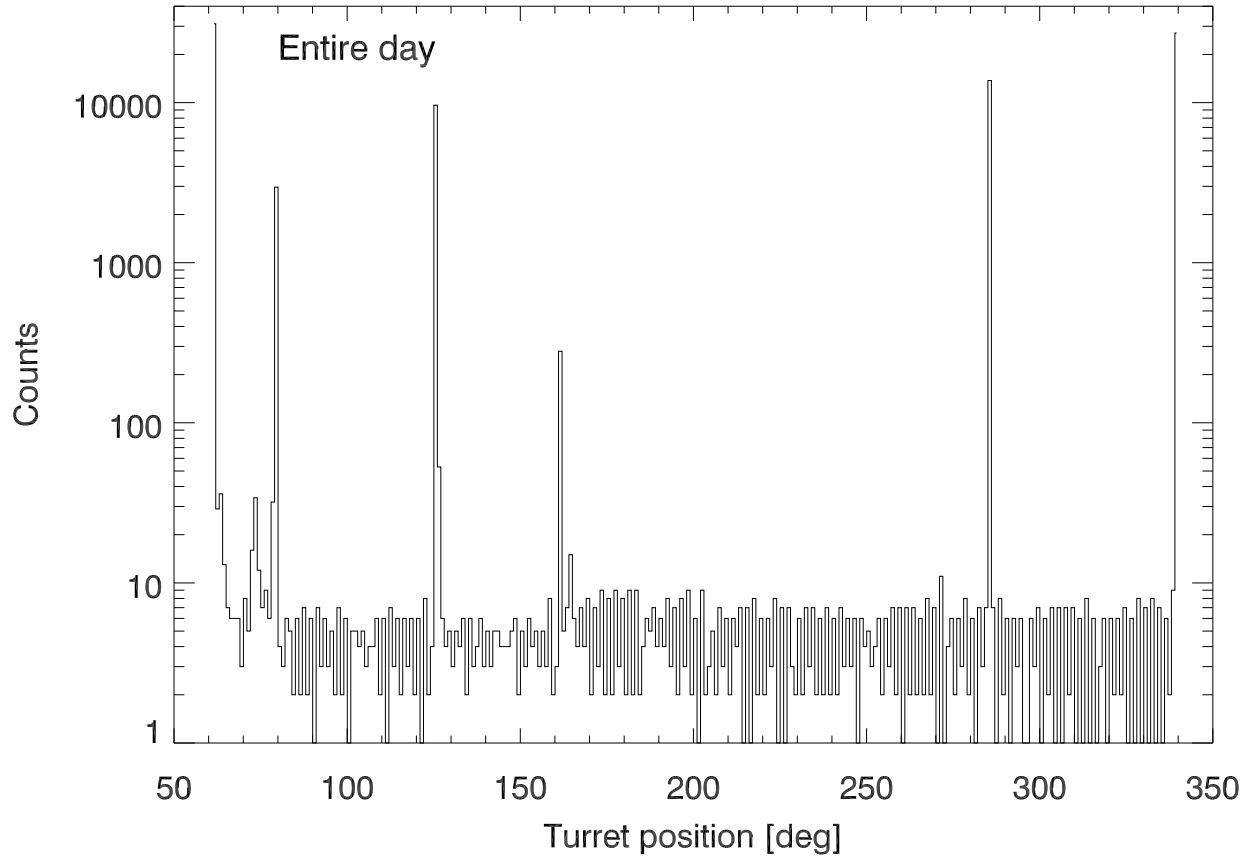

23jul20 turret actual and requested position (during sbtx test)

turrent velocity (computed from encoder position)

turret: Last Requested - current position

VelCmd from little start to backlash board

turret actual position (during sbtx test)

motor amplifier currents hour of day

motor amplifier speed vs hour of day

23jul20 number of seconds Turret spent at each location

23jul20 turret positoin error when turvel < 2 counts