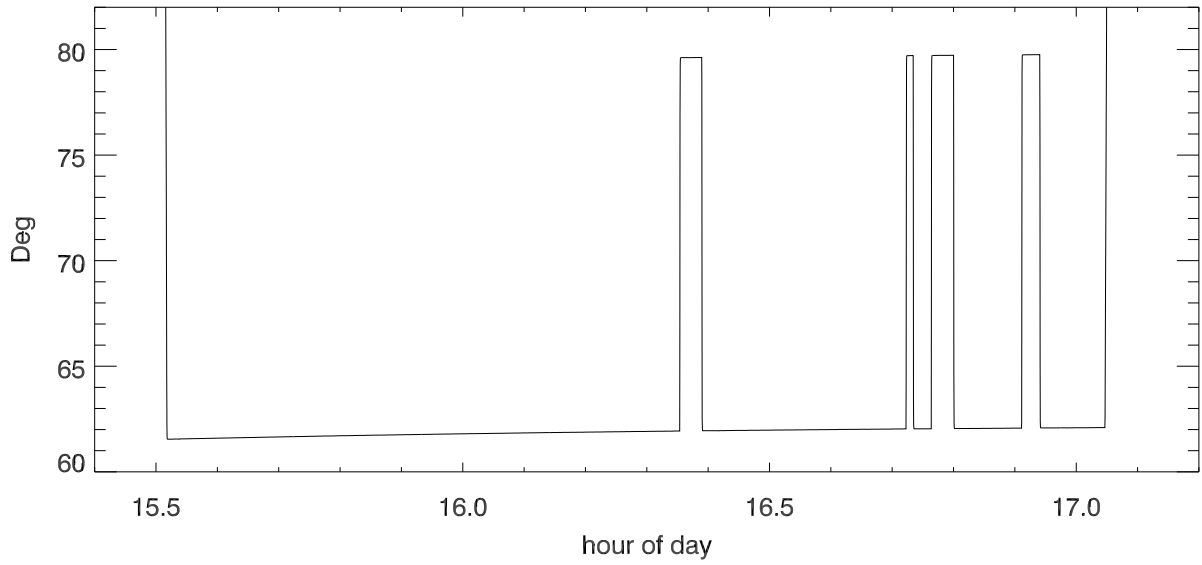

23jul20 turret actual and requested position (during sbtx test)

turrent velocity (computed from encoder position)

turret: Last Requested - current position

VelCmd from little start to backlash board

turret actual position (during sbtx test)