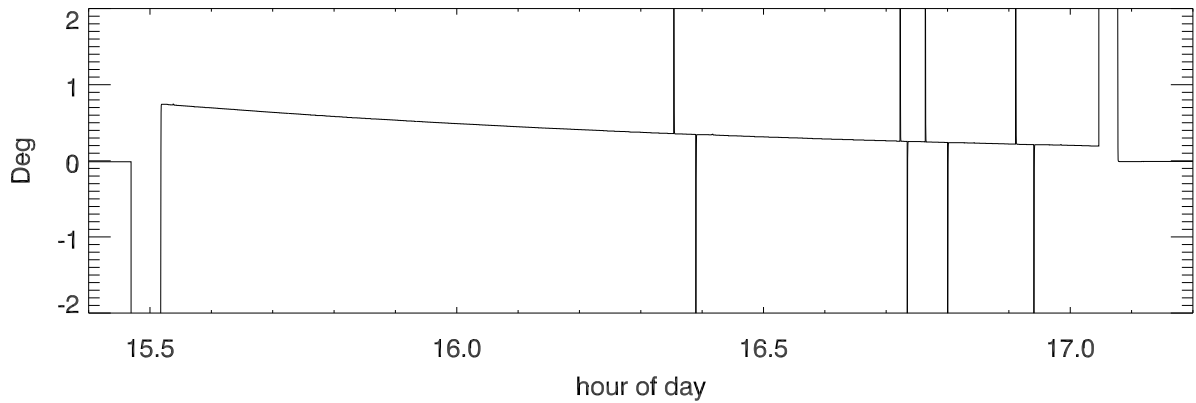

23jul20 turret actual and requested position (during sbtx test)

turrent velocity (computed from encoder position)

turret: Last Requested - current position

VelCmd from little start to backlash board

turret actual position (during sbtx test)