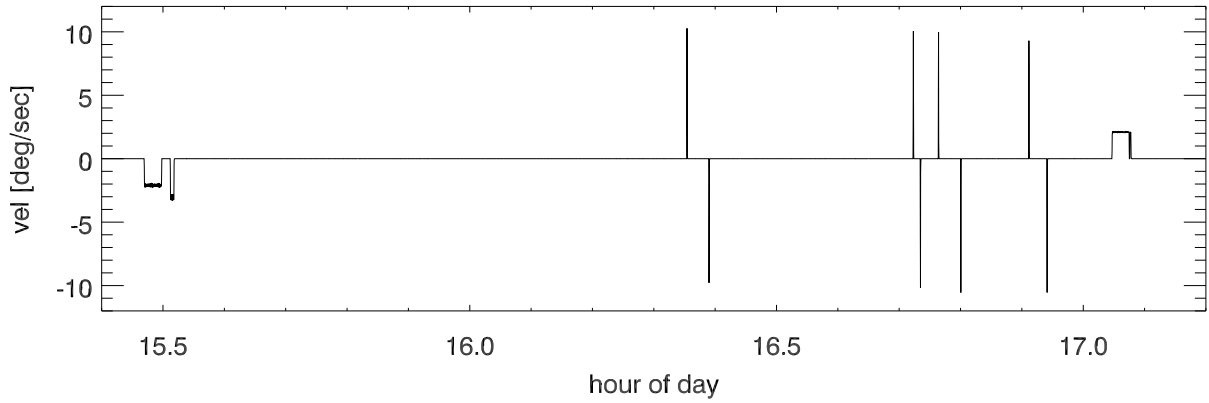

23jul20 turret actual and requested position (during sbtx test)

turrent velocity (computed from encoder position)

turret: Last Requested - current position

VelCmd from little start to backlash board

turret actual position (during sbtx test)