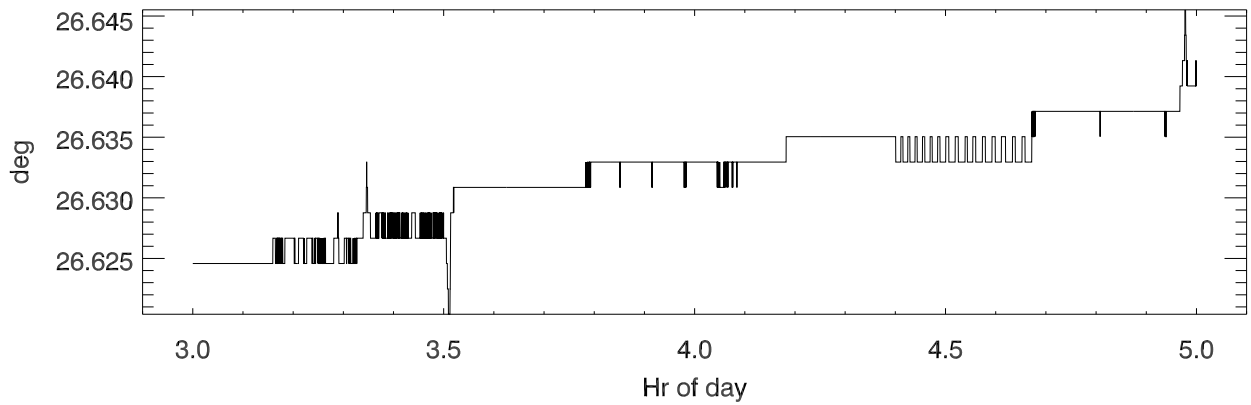

191030 az,za and turret pos,torques. Azimuth position vs hour of day

Za position vs hour of day

Turret position vs hour of day

Motor torques vs hour of day