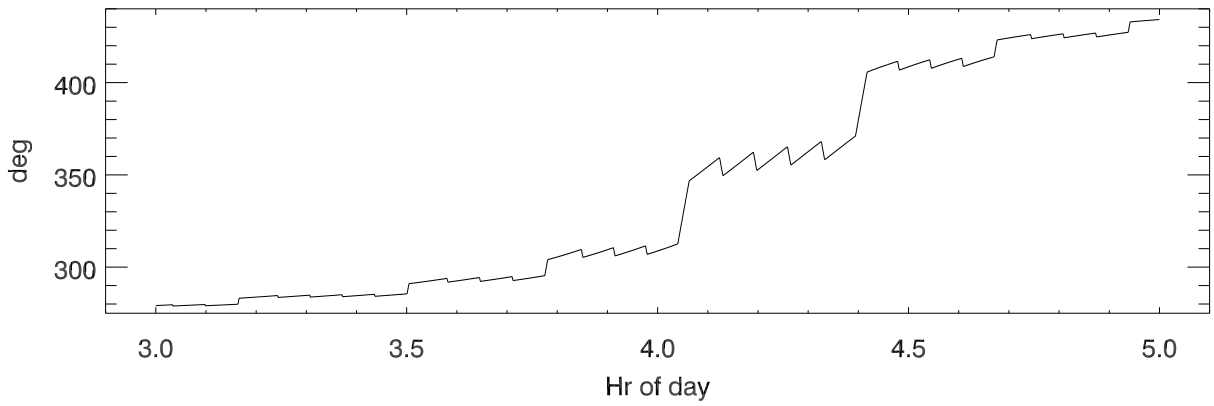

191030 az,za and turret pos,torques. Azimuth position vs hour of day

Za position vs hour of day

Turret position vs hour of day

Motor torques vs hour of day