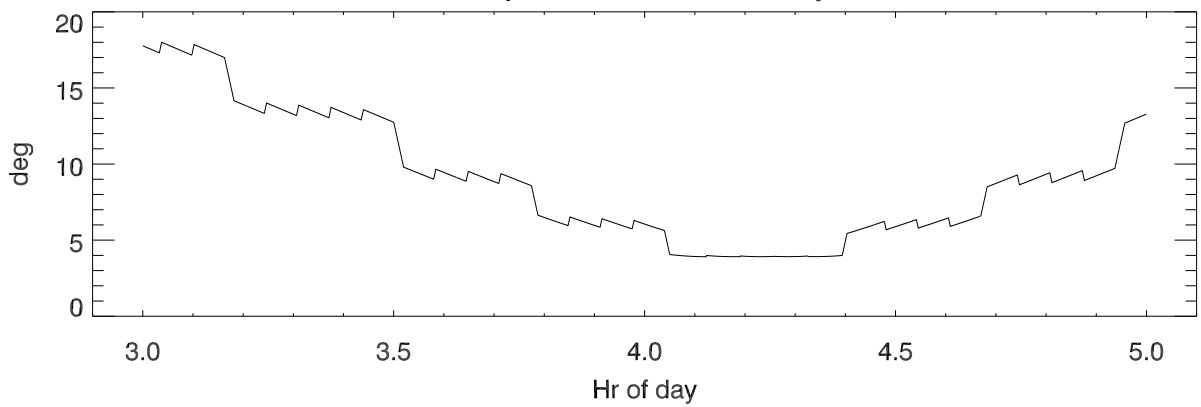

191030 az,za and turret pos,torques. Azimuth position vs hour of day

Za position vs hour of day

Turret position vs hour of day

Motor torques vs hour of day