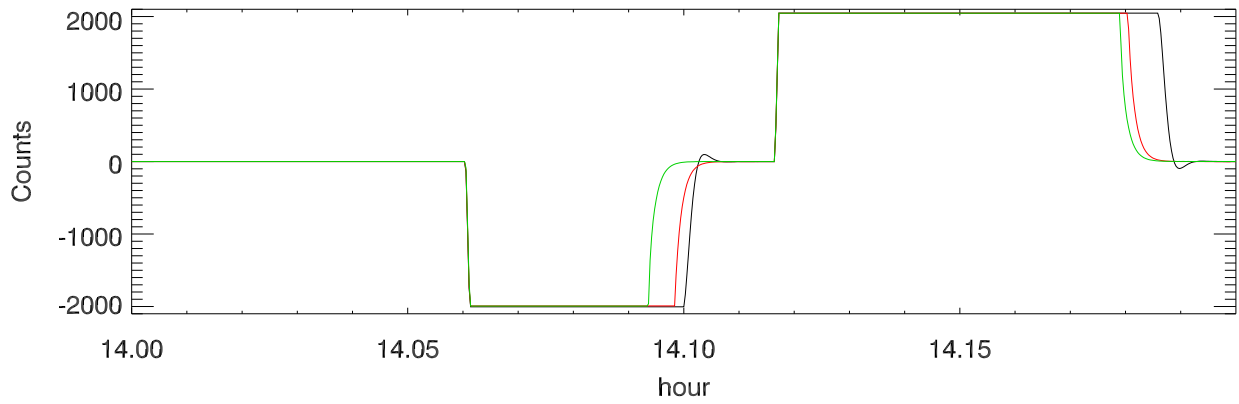

02feb12. Time difference (td12,4,8) - AST time

td position vs hour during td move

02feb12 move tiedowns. VelCmd vs time

Velocity Feedback vs time

Td12 overplot VelCmd, velFdBck, SpdMon

02feb12 Ratio velFdBck, spdMon / Commanded Vel