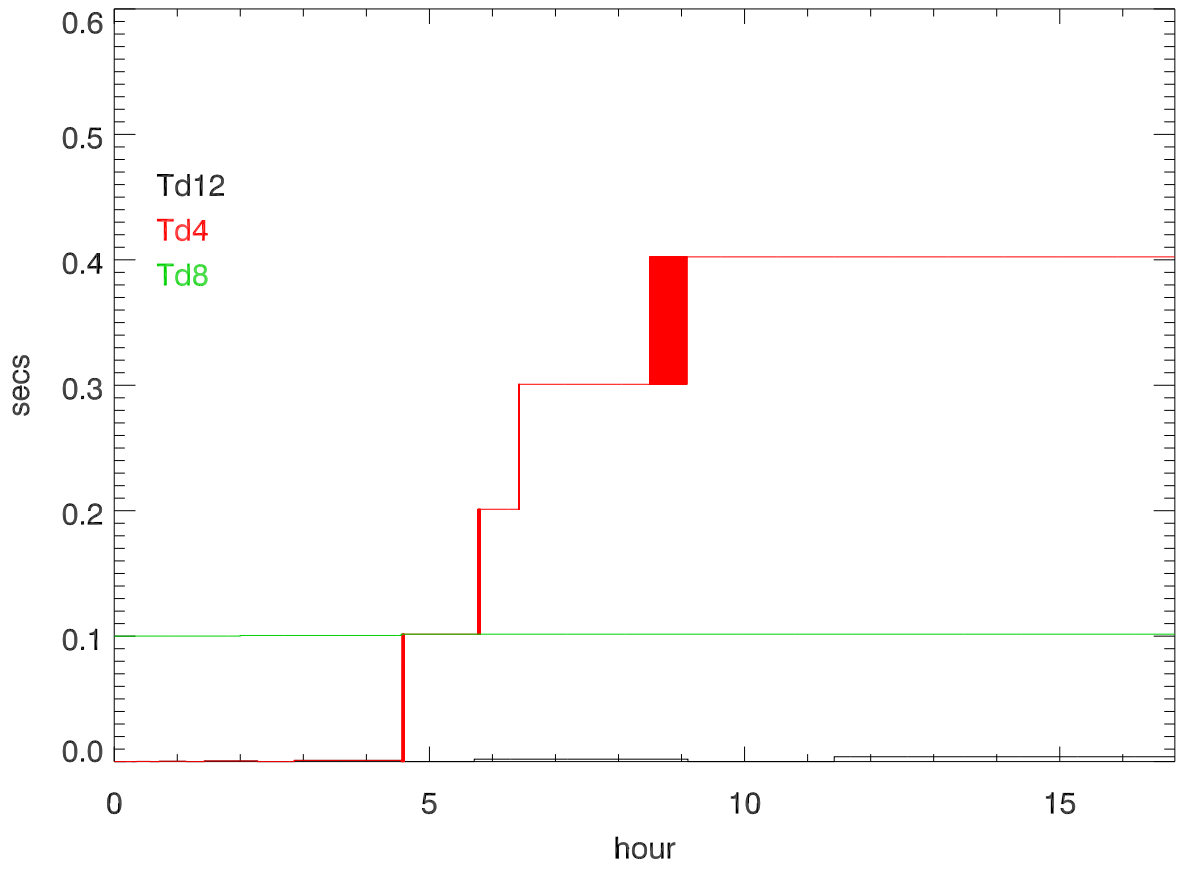

02feb12. Time difference (td12,4,8) - AST time

td position vs hour during td move

02feb12 move tiedowns. VelCmd vs time

Velocity Feedback vs time

Td12 overplot VelCmd, velFdBck, SpdMon

02feb12 Ratio velFdBck, spdMon / Commanded Vel