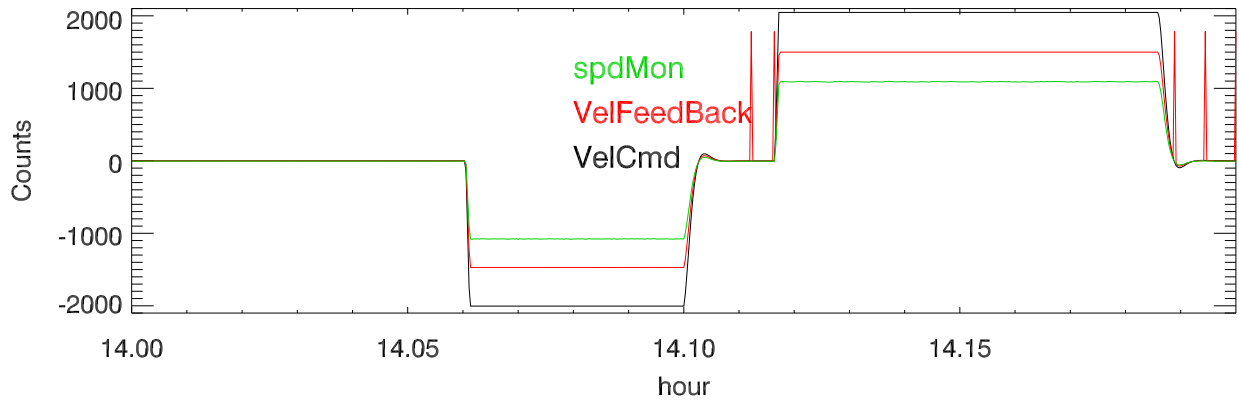

02feb12. Time difference (td12,4,8) - AST time

td position vs hour during td move

02feb12 move tiedowns. VelCmd vs time

Velocity Feedback vs time

Td12 overplot VelCmd, velFdBck, SpdMon

02feb12 Ratio velFdBck, spdMon / Commanded Vel