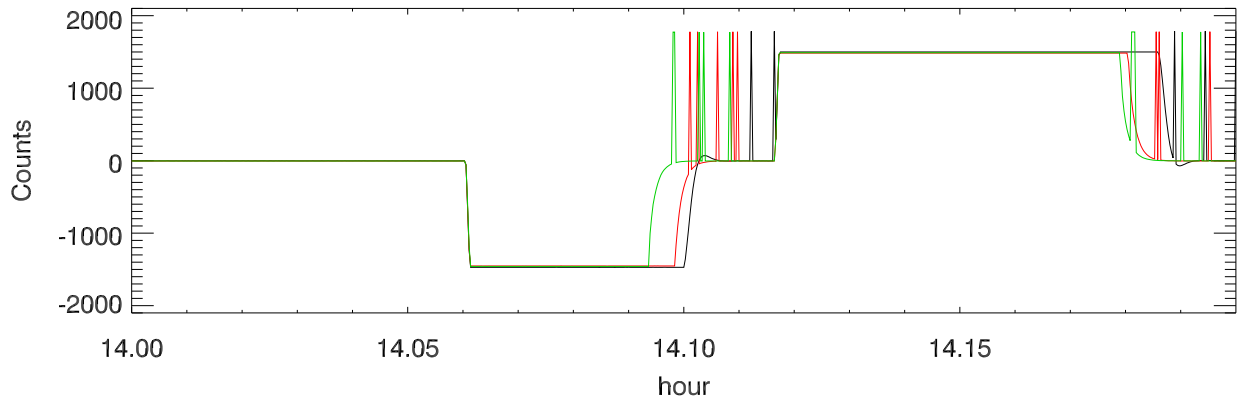

02feb12. Time difference (td12,4,8) - AST time

td position vs hour during td move

02feb12 move tiedowns. VelCmd vs time

Velocity Feedback vs time

Td12 overplot VelCmd, velFdBck, SpdMon

02feb12 Ratio velFdBck, spdMon / Commanded Vel