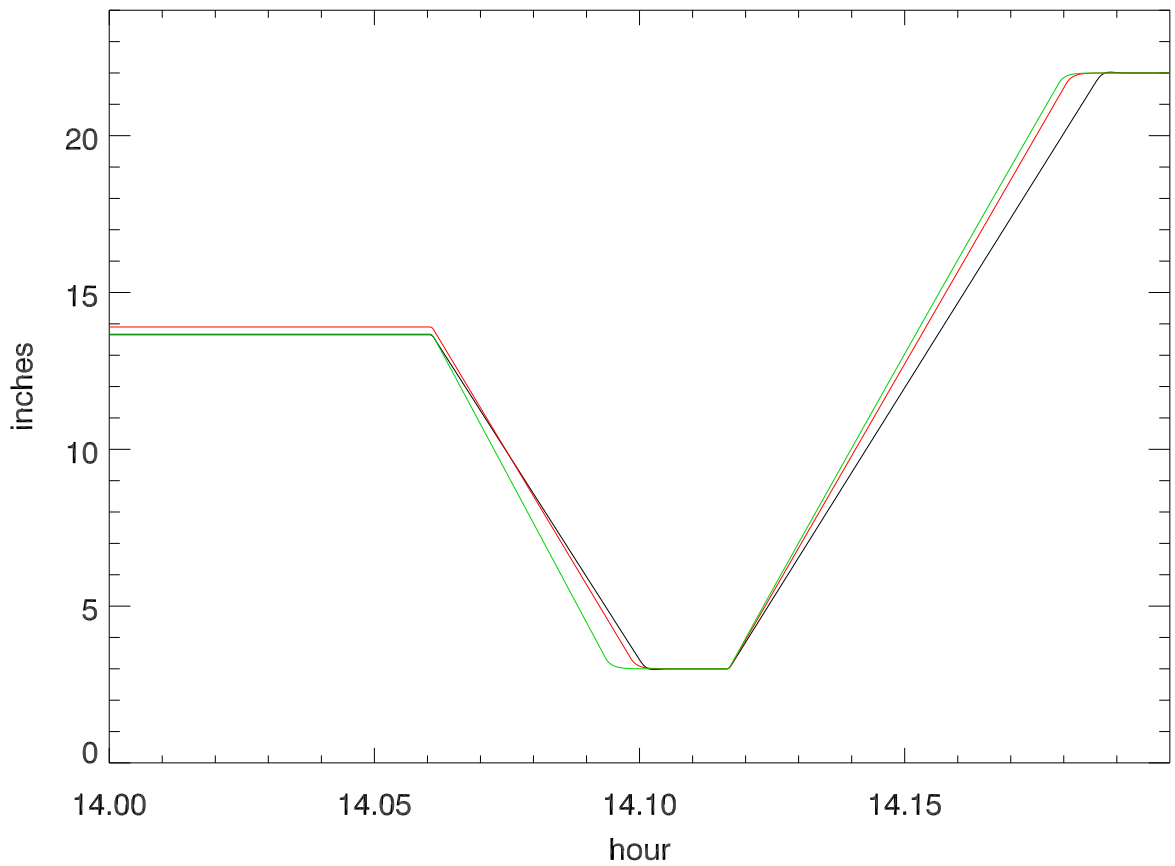

02feb12. Time difference (td12,4,8) - AST time

td position vs hour during td move

02feb12 move tiedowns. VelCmd vs time

Velocity Feedback vs time

Td12 overplot VelCmd, velFdBck, SpdMon

02feb12 Ratio velFdBck, spdMon / Commanded Vel