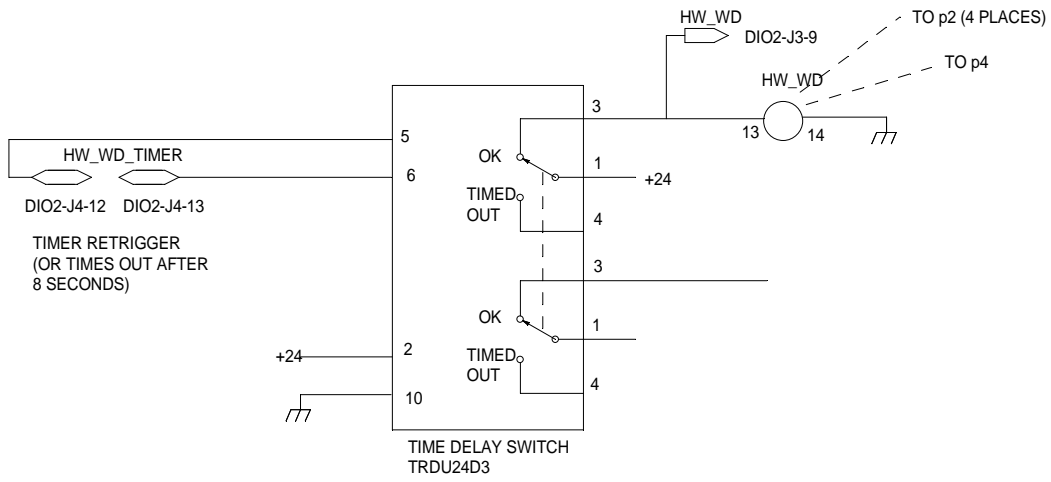

# TIE-DOWN CONTROL CABINET p3: WATCHDOG

RELAY SCHEMATIC: RELECO C9-A49DX 4xSPDT CONTACT RATING: 6a @ 30 vac, 5a @ 120 vac

td3.ecw jbh 10-23-98