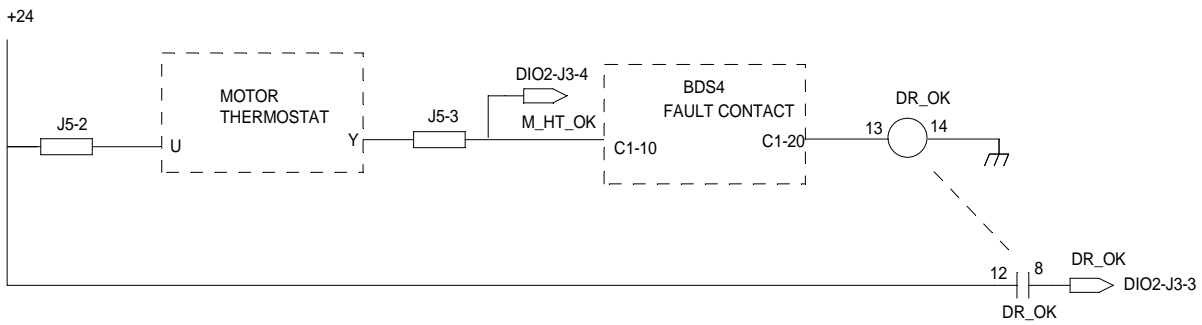

# TIE-DOWN CONTROL CABINET p3: WATCHDOG

RELAY SCHEMATIC: RELECO C9-A49DX 4xSPDT CONTACT RATING: 6a @ 30 vac, 5a @ 120 vac

td3.ecw jbh 10-23-98