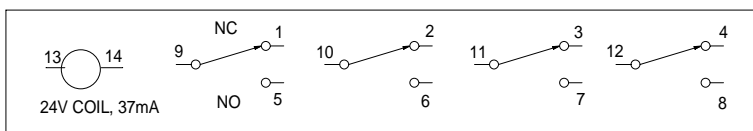

# TIE-DOWN CONTROL CABINET p3: WATCHDOG

RELAY SCHEMATIC: RELECO C9-A49DX 4xSPDT CONTACT RATING: 6a @ 30 vac, 5a @ 120 vac

td3.ecw jbh 10-23-98