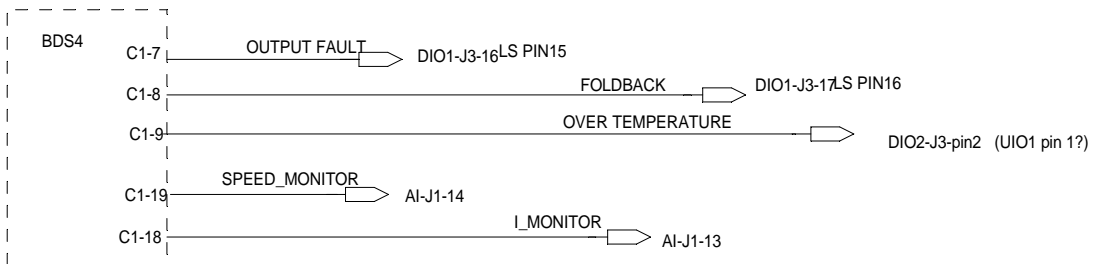

# TIE-DOWN CONTROL CABINET p3: WATCHDOG

RELAY SCHEMATIC: RELECO C9-A49DX 4xSPDT CONTACT RATING: 6a @ 30 vac, 5a @ 120 vac

td3.ecw jbh 10-23-98