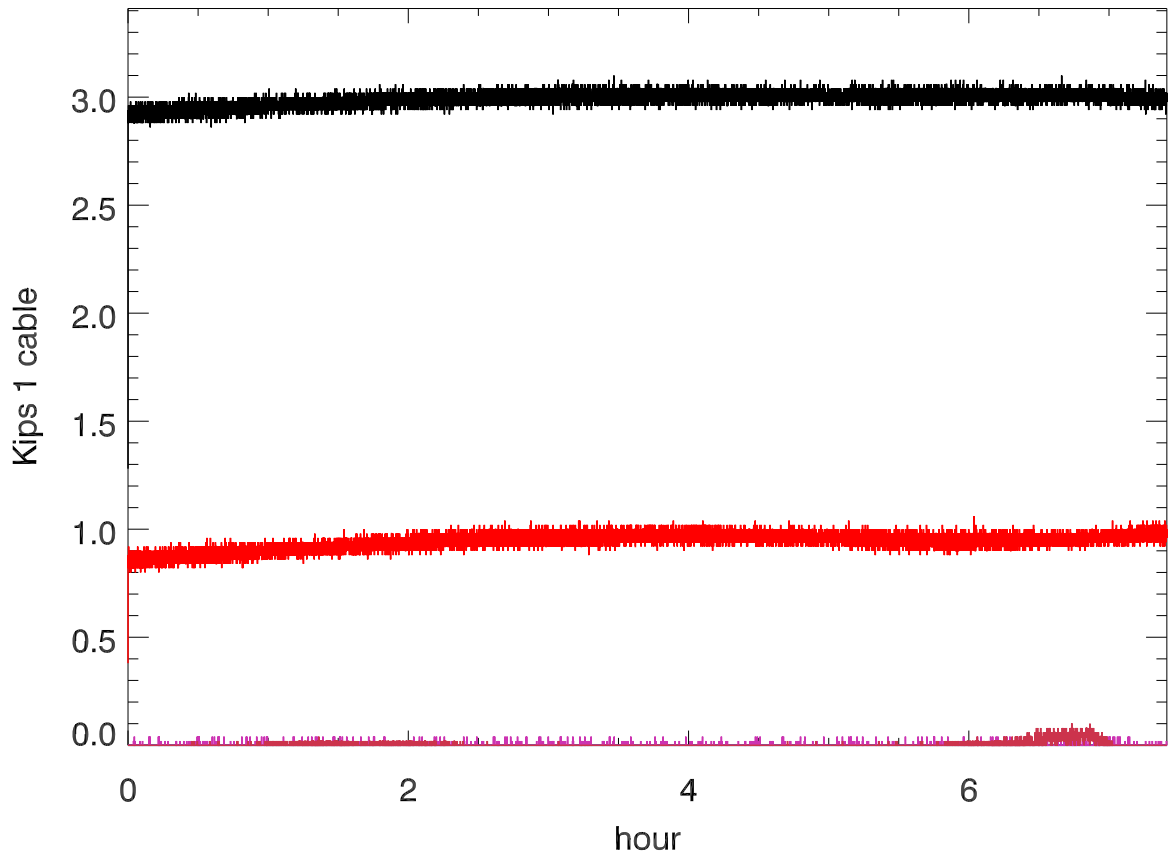

201201 Td pos vs hour (page 1)

201201 Td kips/cable vs hour (page 1)

201201 Td4 device status (page 2)

201201 Td4 Little Star digital input (page 3)

201201 Td4 UIO digital 1 and 2 (page 4)

201201 Td4 Little star Digital out (page 5)