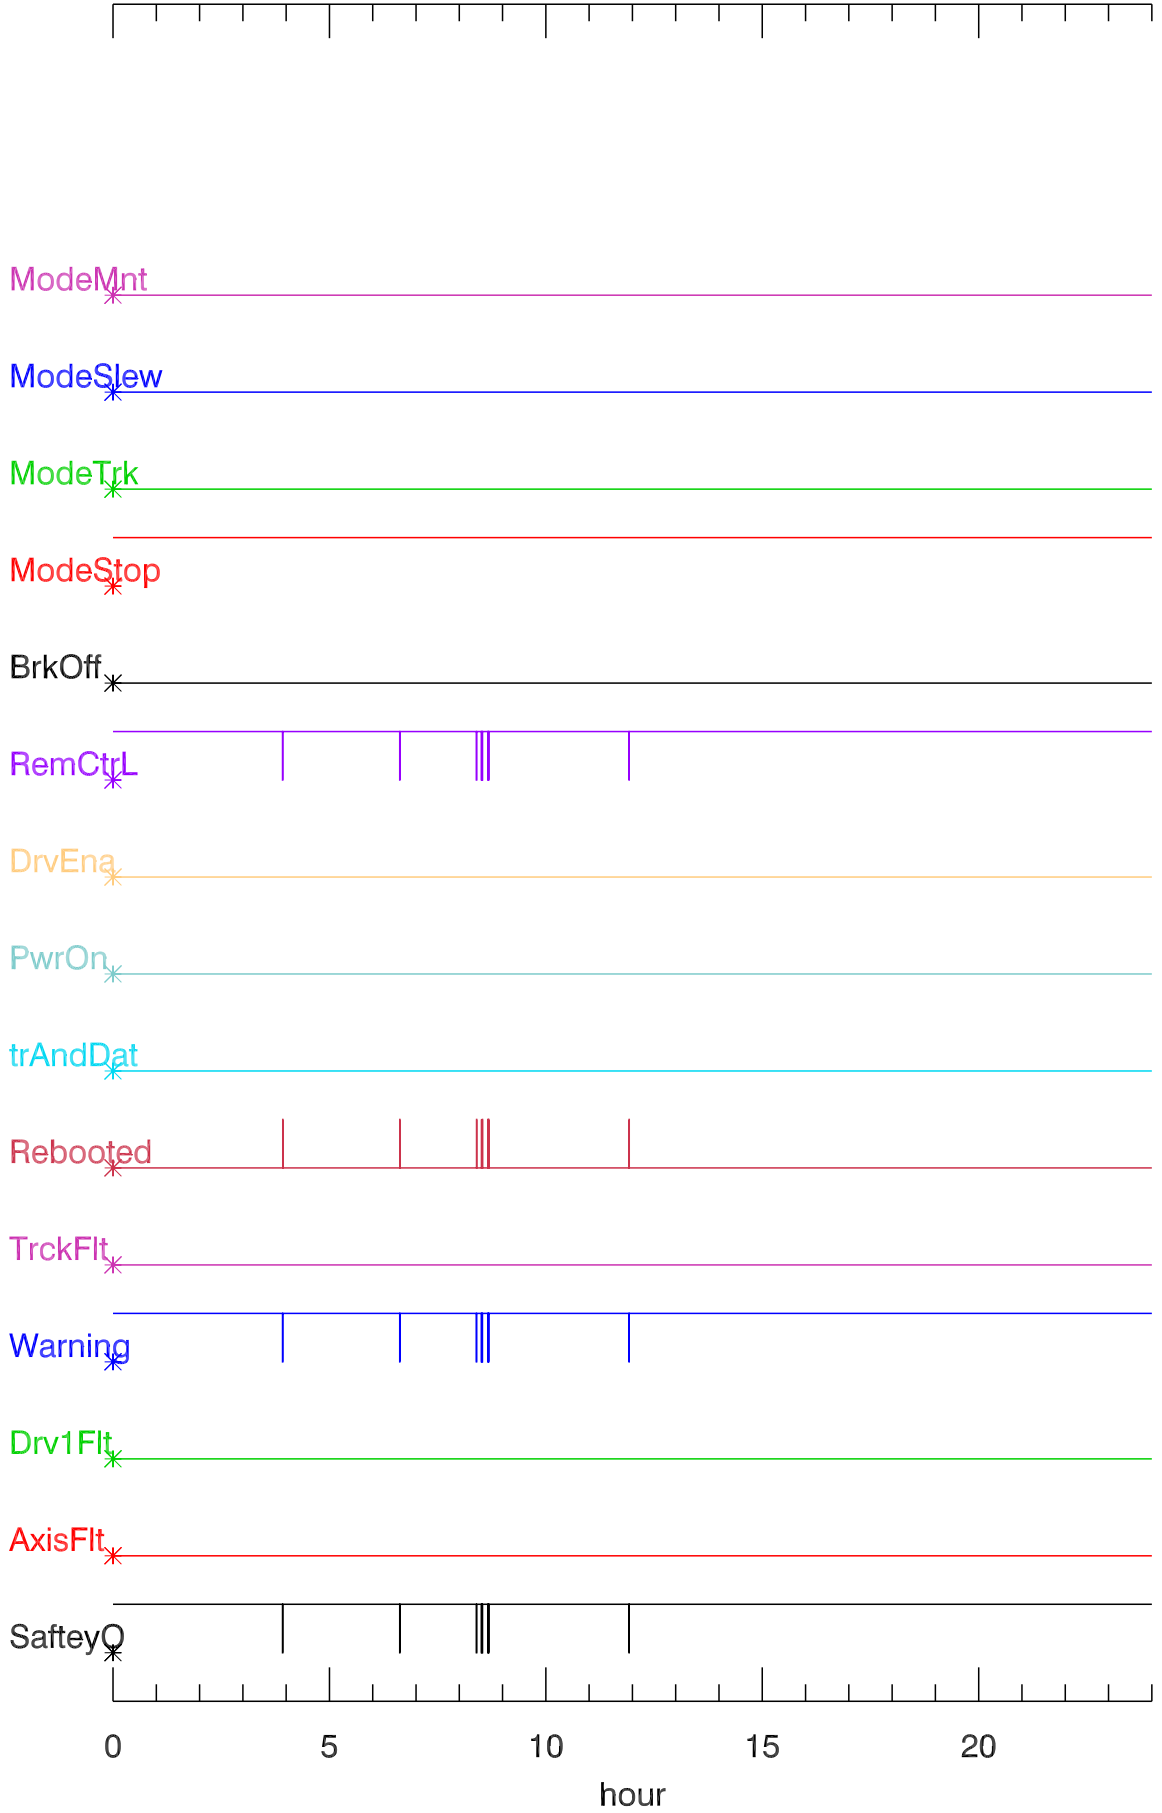

201129 Td pos vs hour (page 1)

201129 Td kips/cable vs hour (page 1)

# 201129 Td12 Little Star digital input (page 3)

# 201129 Td12 Drive and Fault Status (page 6)

201129 Motor torques page 7