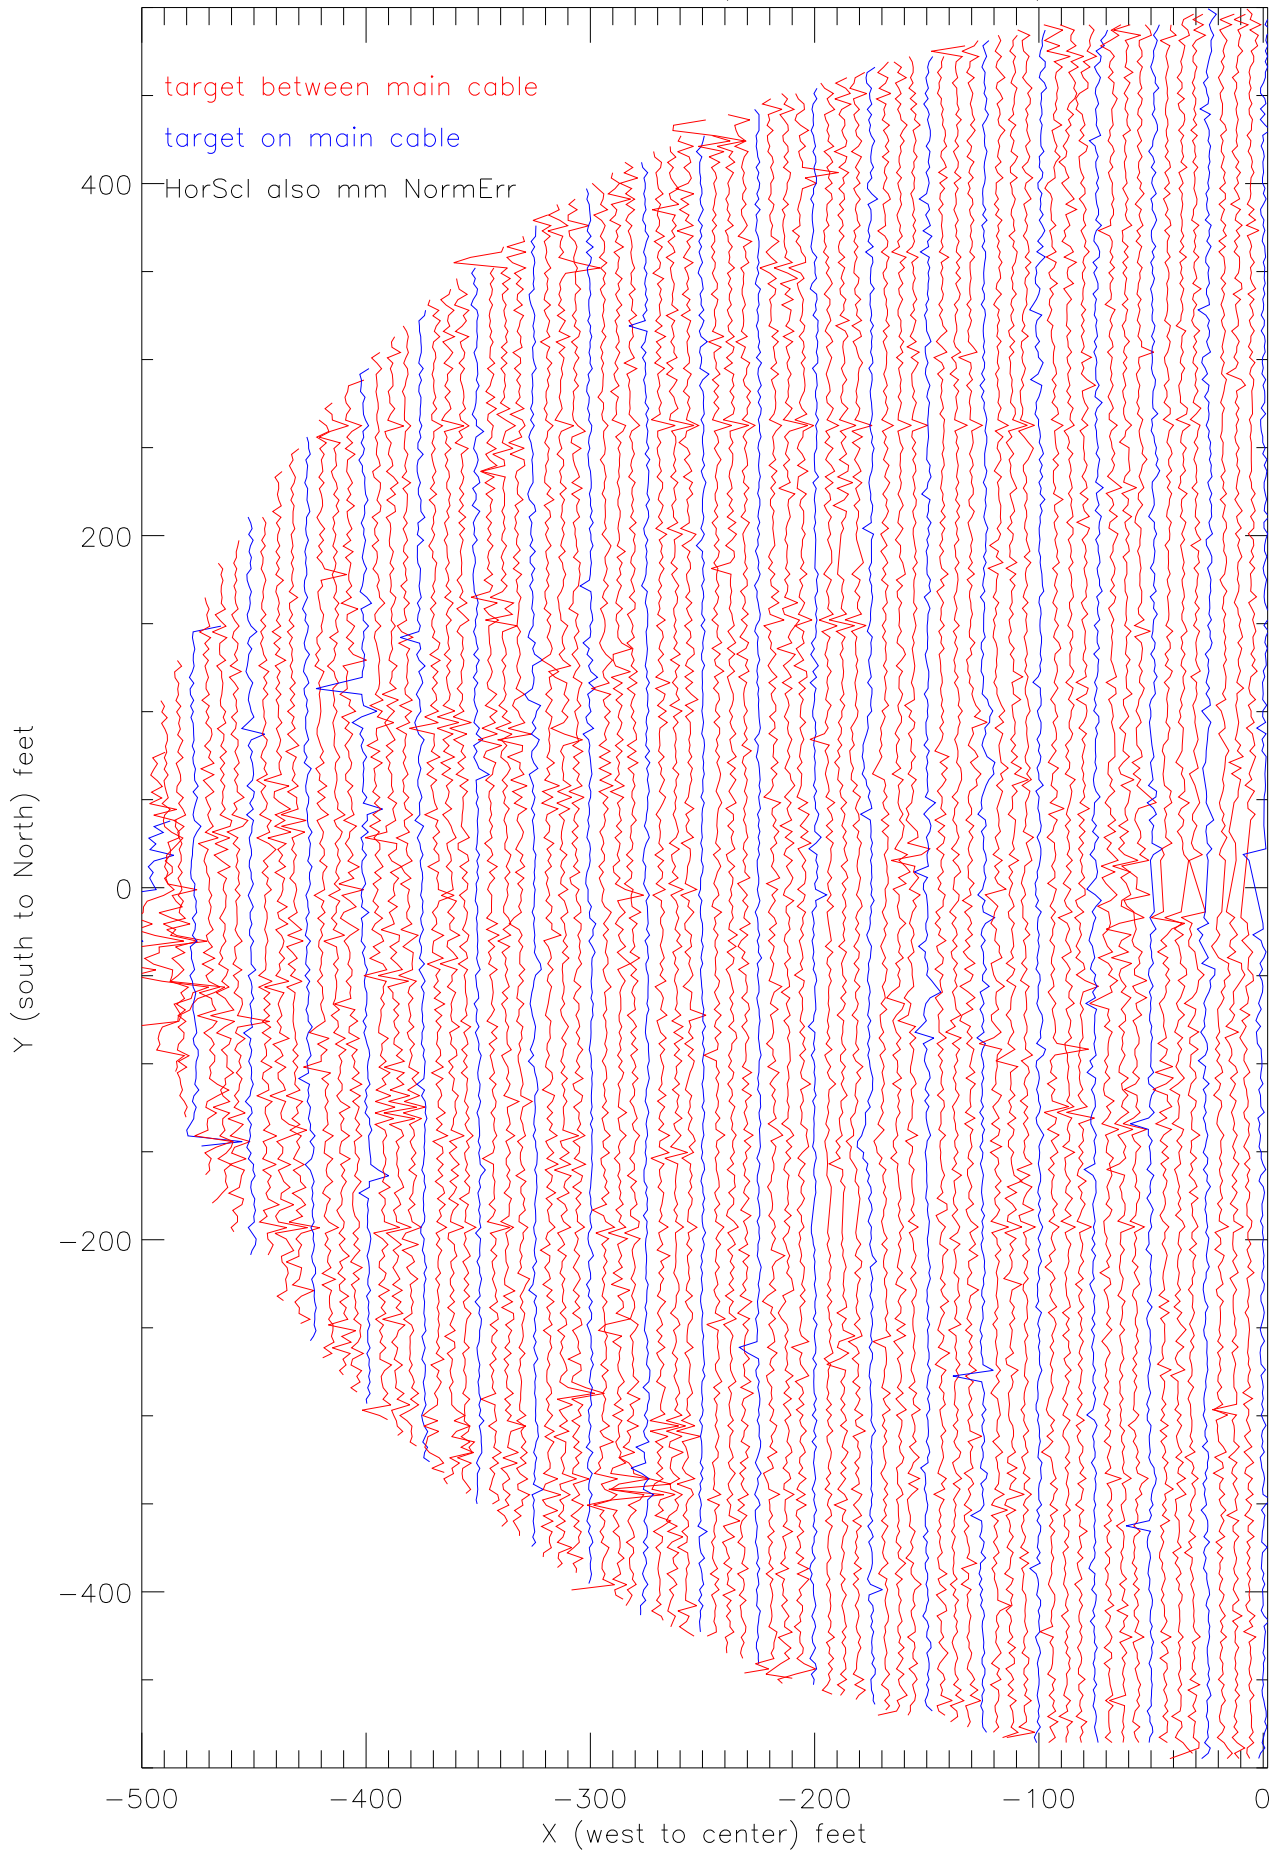

Sur2 Normal errors (West Half of dish)

Sur2 Normal errors (East Half of dish)