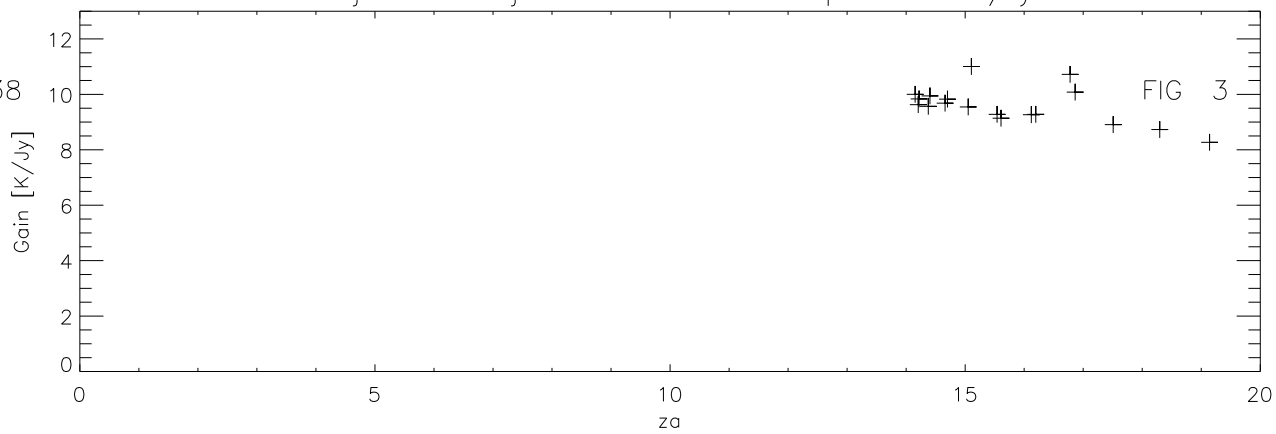

01jun15 to 30jun15 2380 Mhz 18 pnts. Gain K/Jy

+B2314+038

01jun15 to 30jun15 2690 Mhz 18 pnts. Gain K/Jy

+B2314+038

01jun15 to 30jun15 2850 Mhz 18 pnts. Gain K/Jy

+B2314+038