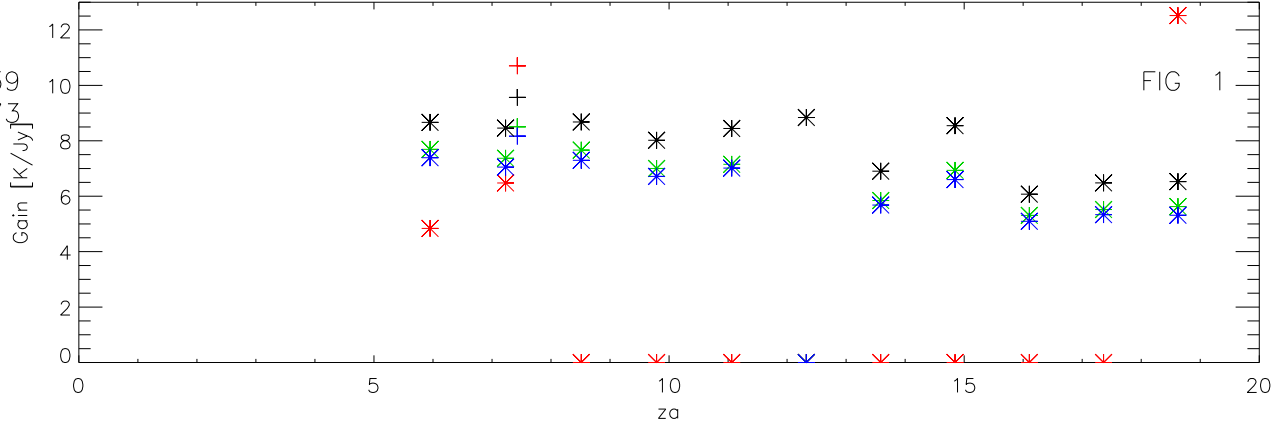

01aug19 to 31aug19 all freq 48 pnts. Gain K/Jy

+ B1535+139
* B1641+173

FIG 1

01aug19 to 31aug19 2212 Mhz 12 pnts. Gain K/Jy

+B1535+139
*B1641+173

FIG 2

01aug19 to 31aug19 2380 Mhz 12 pnts. Gain K/Jy

+B1535+139
*B1641+173

FIG 3

01aug19 to 31aug19 2850 Mhz 12 pnts. Gain K/Jy

+B1535+139
*B1641+173

FIG 4