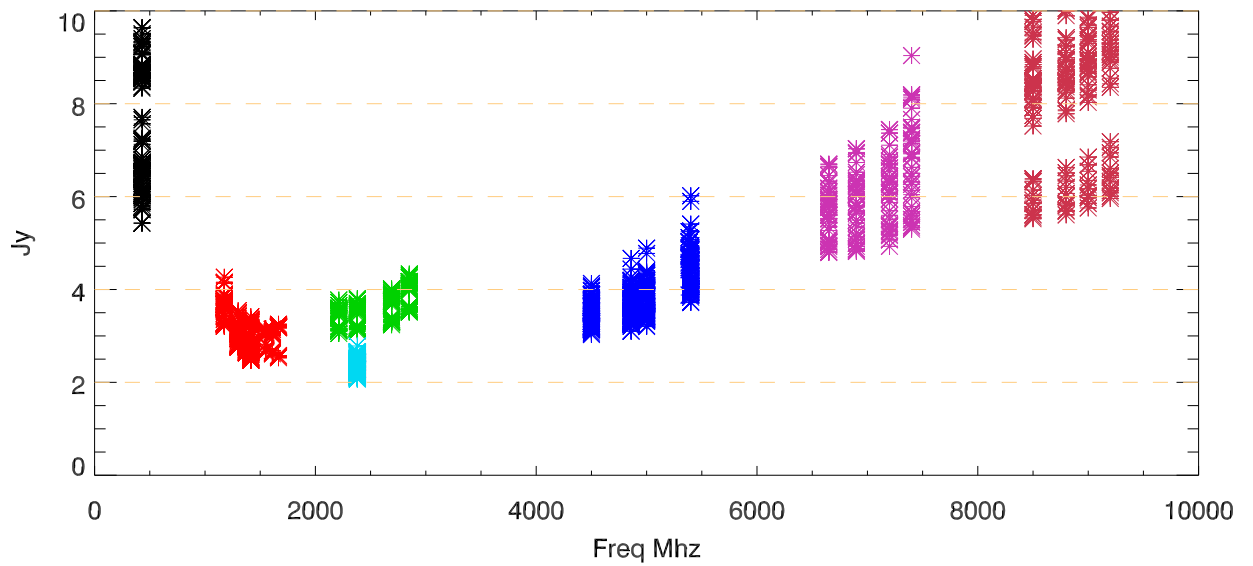

nov12-aug13 Gain lband to xband rcvrs. za=(5-14)deg

Tsys

SEFD

nov12-aug13 median gain vs freq. With ruzeCurves. za-(5-14)