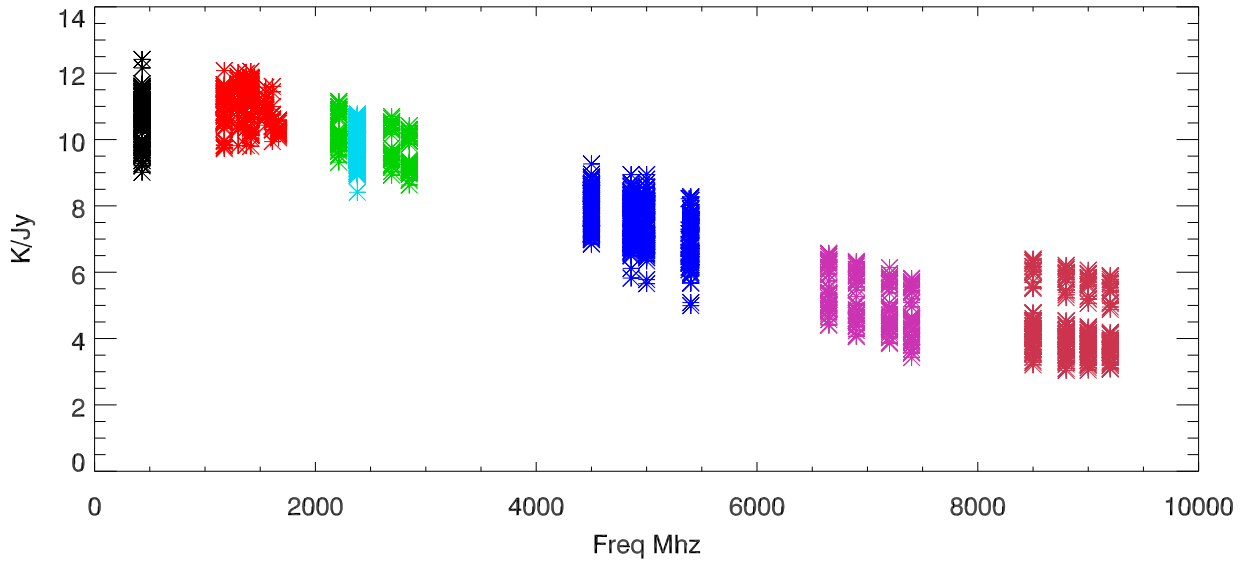

nov12-aug13 Gain lband to xband rcvrs. za=(5-14)deg

Tsys

SEFD

nov12-aug13 median gain vs freq. With ruzeCurves. za-(5-14)