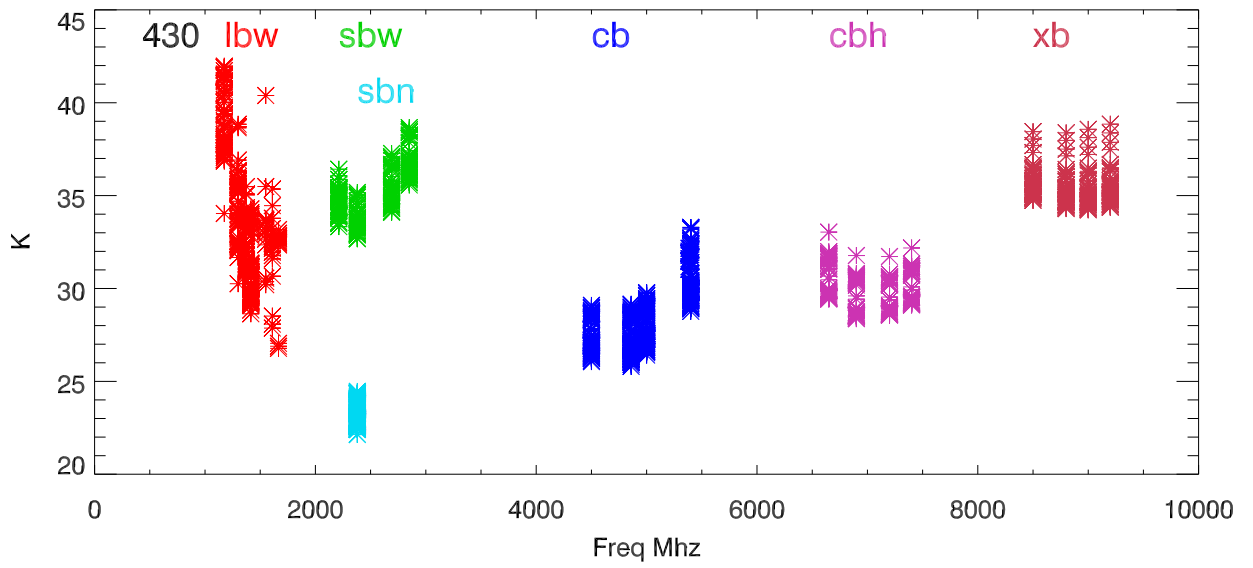

nov12-aug13 Gain lband to xband rcvrs. za=(5-14)deg

Tsys

SEFD

nov12-aug13 median gain vs freq. With ruzeCurves. za-(5-14)