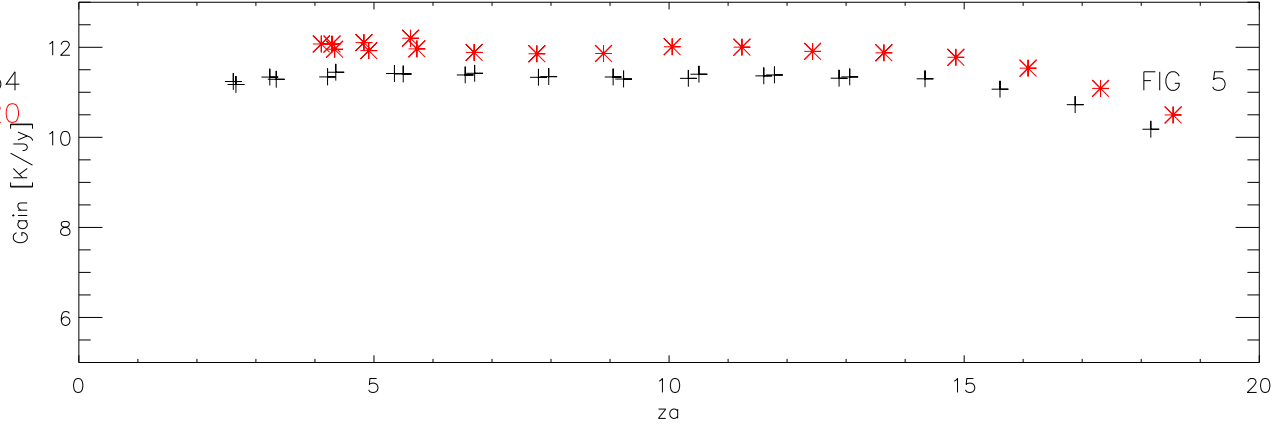

+B0017+154

01sep16 to 30sep16 1155 Mhz 25 pnts. Gain K/Jy

01sep16 to 30sep16 1415 Mhz 43 pnts. Gain K/Jy

+ B0017+154
* B2337+220

+B2337+220

01sep16 to 30sep16 1550 Mhz 18 pnts. Gain K/Jy