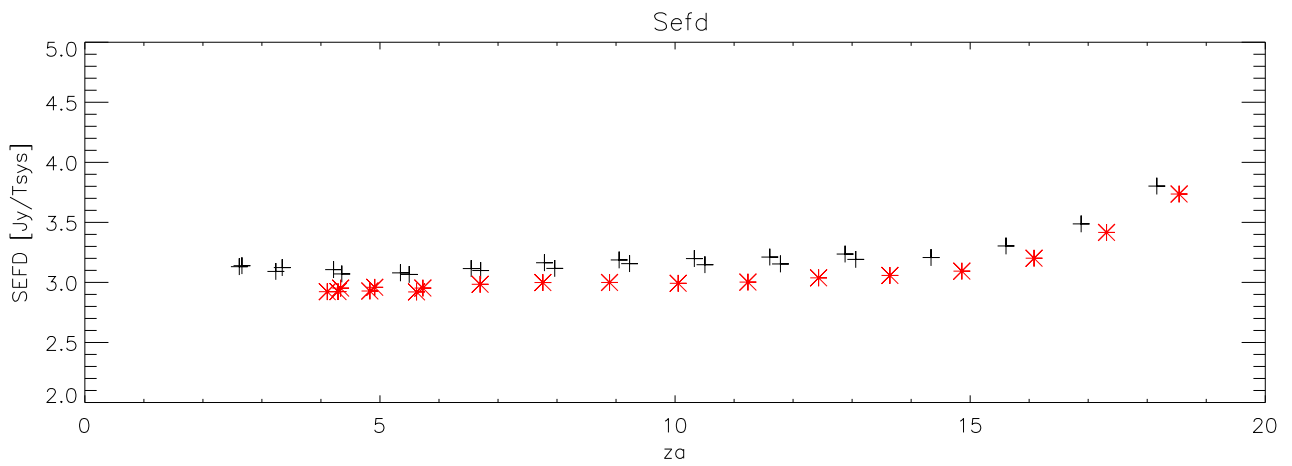

+B0017+154

01sep16 to 30sep16 1155 Mhz 25 pnts. Gain K/Jy

01sep16 to 30sep16 1415 Mhz 43 pnts. Gain K/Jy

+ B0017+154
* B2337+220

+B2337+220

01sep16 to 30sep16 1550 Mhz 18 pnts. Gain K/Jy