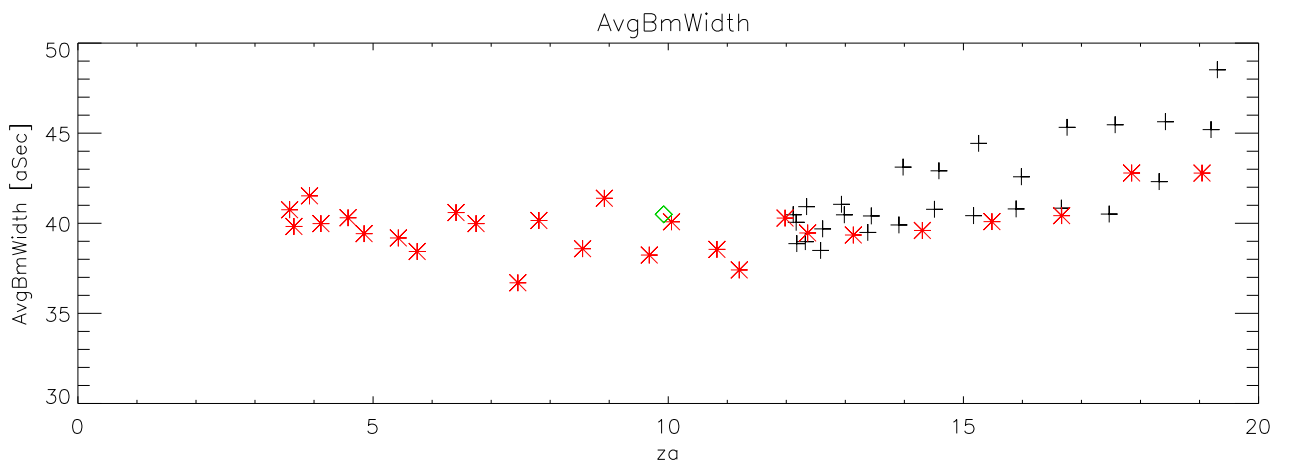

01may12 to 31may12 7200 Mhz 54 pnts. Gain K/Jy

+ B1328+307
* B1538+149
◇ B1857+129

FIG 4

01may12 to 31may12 7400 Mhz 54 pnts. Gain K/Jy

+ B1328+307
* B1538+149
◇ B1857+129

FIG 5