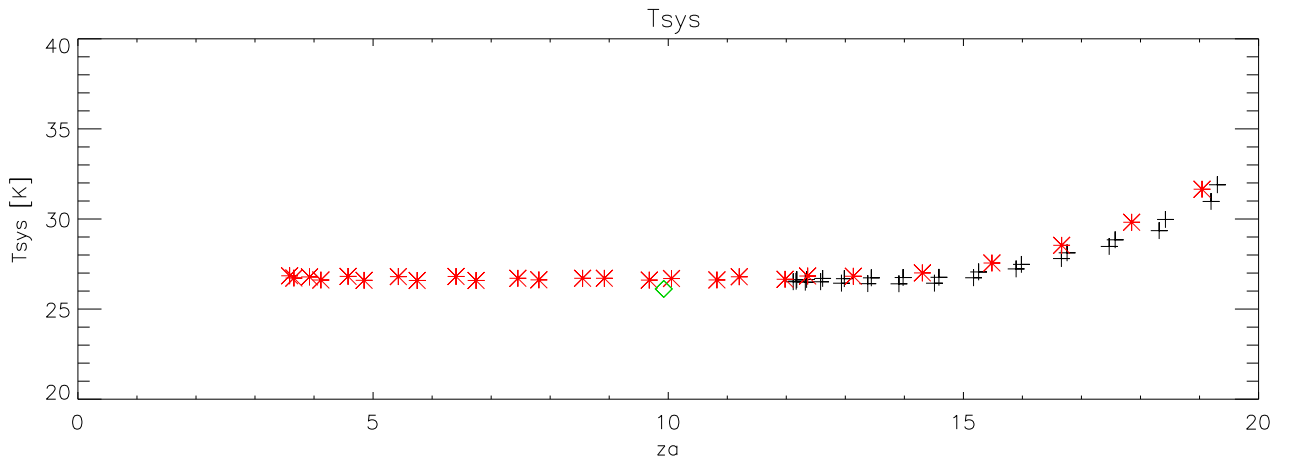

01may12 to 31may12 7200 Mhz 54 pnts. Gain K/Jy

+ B1328+307
* B1538+149
◇ B1857+129

FIG 4

01may12 to 31may12 7400 Mhz 54 pnts. Gain K/Jy

+ B1328+307
* B1538+149
◇ B1857+129

FIG 5