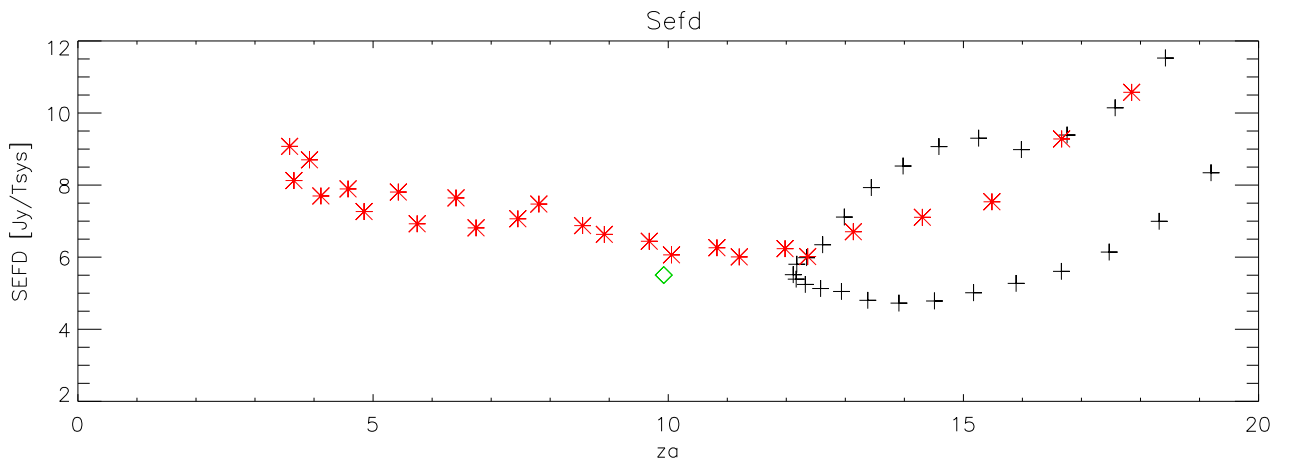

01may12 to 31may12 7200 Mhz 54 pnts. Gain K/Jy

+ B1328+307
* B1538+149
◇ B1857+129

FIG 4

01may12 to 31may12 7400 Mhz 54 pnts. Gain K/Jy

+ B1328+307
* B1538+149
◇ B1857+129

FIG 5