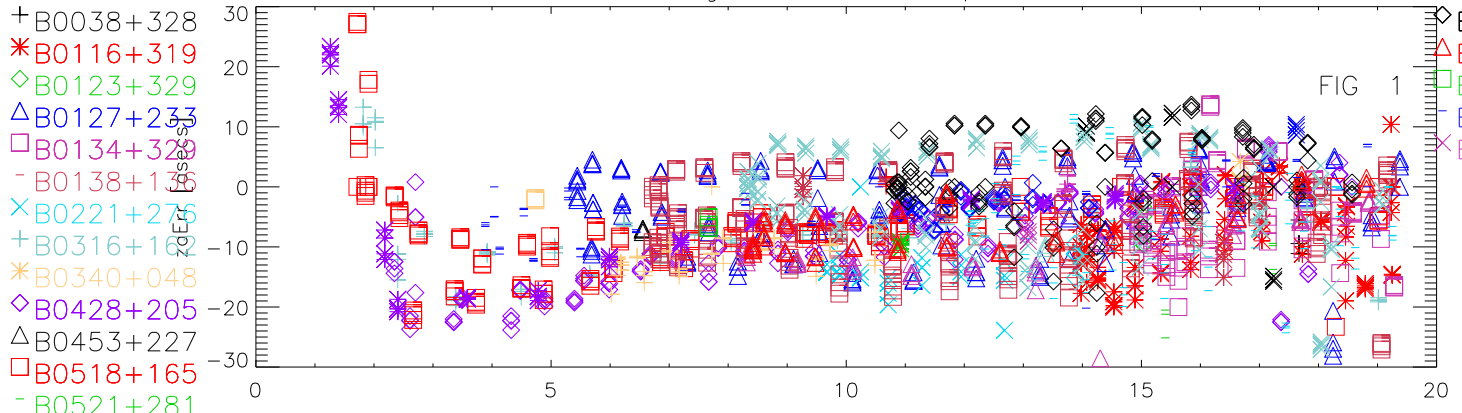

07dec17 to 31aug20 cb last 2000 pnts. za error vs za

zaErr Mean: -5.67 Rms: 8.59  
 azErr Mean: -4.44 Rms: 8.94  
 $z^0$  38 pnts outside vert scale