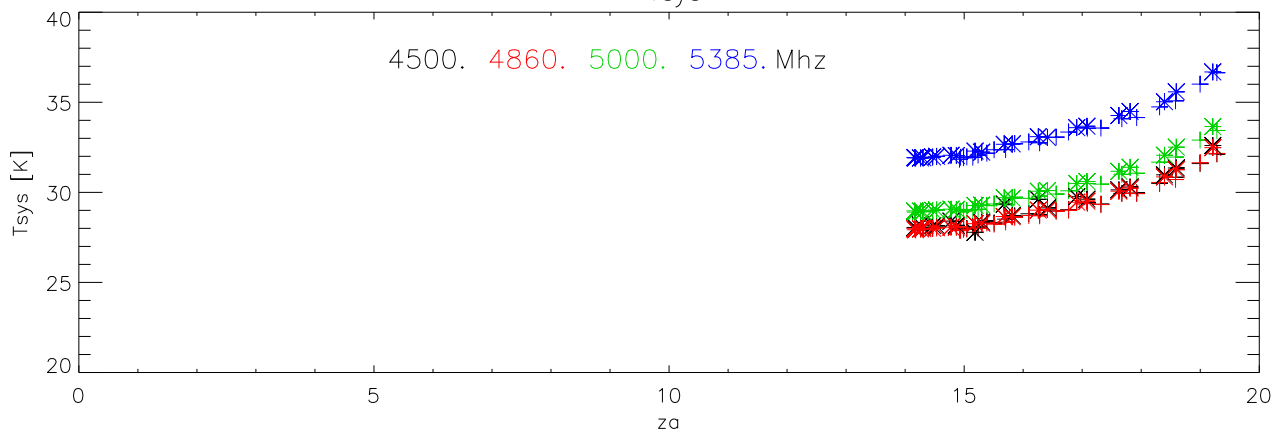

01dec14 to 31dec14 all freq 176 pnts. Gain K/Jy

Tsys

SEFD

AvgBmWidth

01dec14 to 31dec14 4500 Mhz 44 pnts. Gain K/Jy

01dec14 to 31dec14 4860 Mhz 44 pnts. Gain K/Jy

01dec14 to 31dec14 5000 Mhz 44 pnts. Gain K/Jy