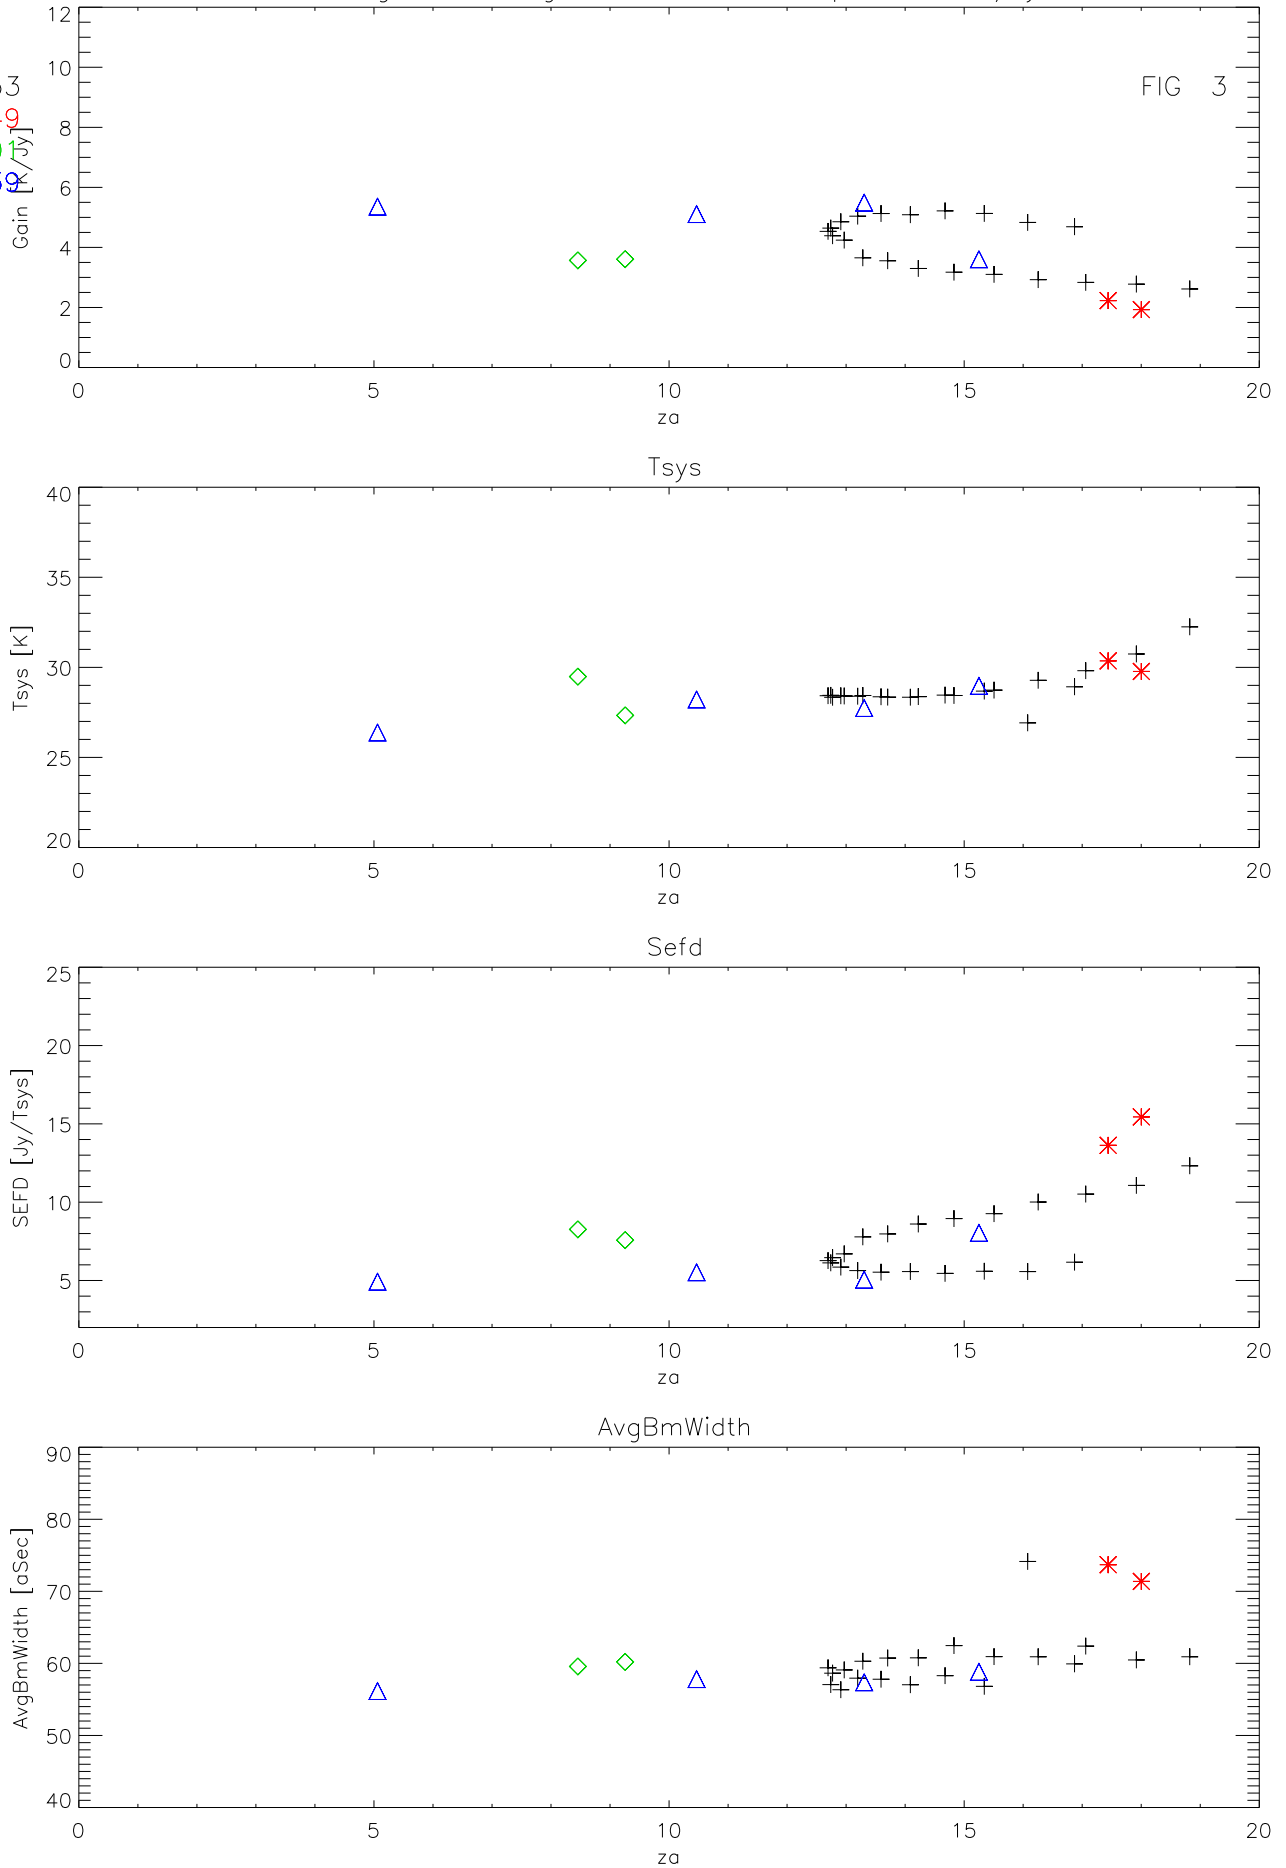

01aug18 to 31aug18 all freq 116 pnts. Gain K/Jy

FIG 1

- + B0320+053
- \* B1413+349
- ◇ B1442+109
- △ B1535+139

01aug18 to 31aug18 4500 Mhz 29 pnts. Gain K/Jy

FIG 2

- + B0320+053
- \* B1413+349
- ◇ B1442+101
- △ B1535+139

01aug18 to 31aug18 4860 Mhz 29 pnts. Gain K/Jy

FIG 3

- + B0320+053
- \* B1413+349
- ◇ B1442+101
- △ B1535+139

01aug18 to 31aug18 5000 Mhz 29 pnts. Gain K/Jy

FIG 4

- + B0320+053
- \* B1413+349
- ◇ B1442+101
- △ B1535+139