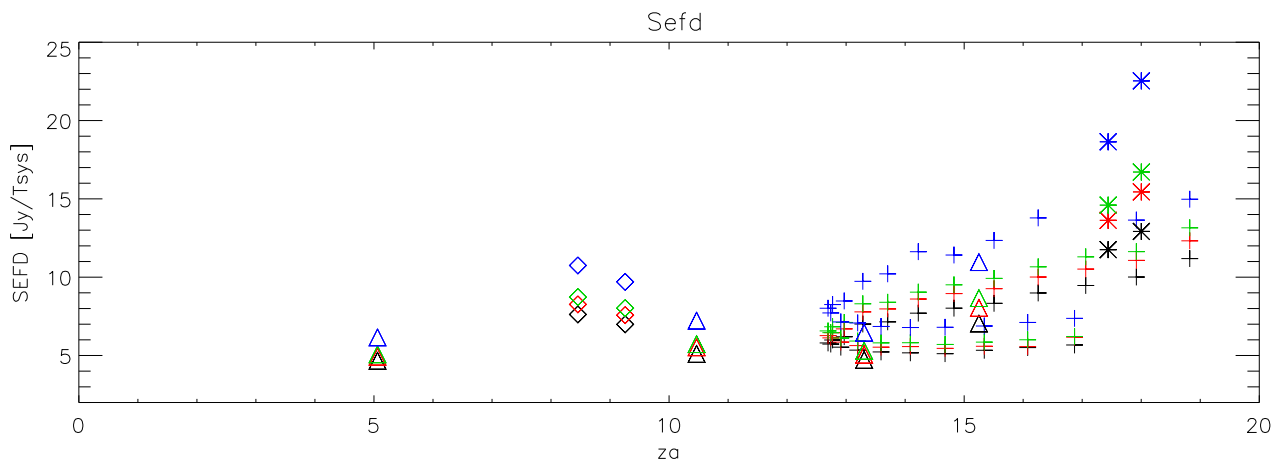

01aug18 to 31aug18 all freq 116 pnts. Gain K/Jy

FIG 1

- + B0320+053
- \* B1413+349
- ◇ B1442+109
- △ B1535+139

01aug18 to 31aug18 4500 Mhz 29 pnts. Gain K/Jy

FIG 2

- + B0320+053
- \* B1413+349
- ◇ B1442+101
- △ B1535+139

01aug18 to 31aug18 4860 Mhz 29 pnts. Gain K/Jy

FIG 3

- + B0320+053
- \* B1413+349
- ◇ B1442+101
- △ B1535+139

01aug18 to 31aug18 5000 Mhz 29 pnts. Gain K/Jy

FIG 4

- + B0320+053
- \* B1413+349
- ◇ B1442+101
- △ B1535+139