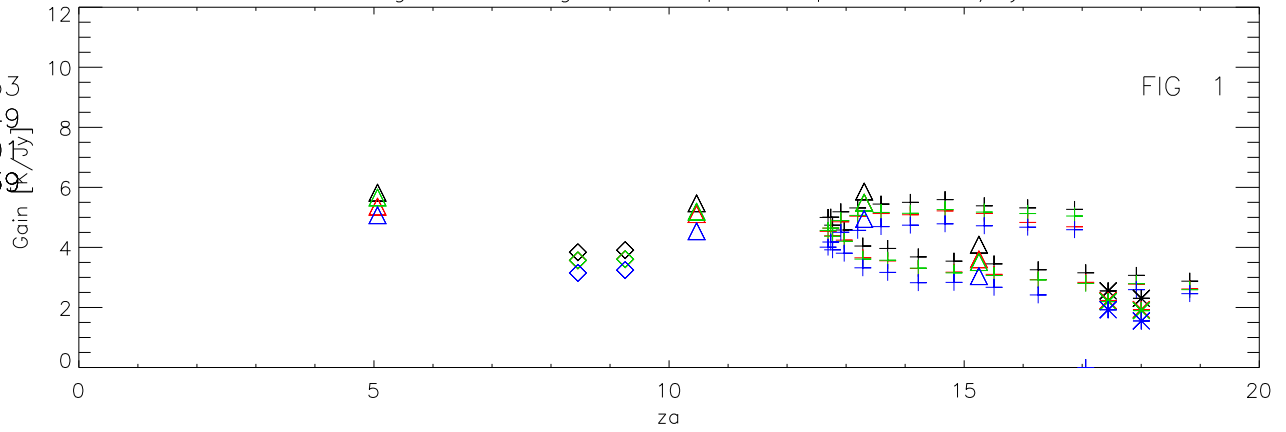

01aug18 to 31aug18 all freq 116 pnts. Gain K/Jy

FIG 1

- + B0320+053
- \* B1413+349
- ◇ B1442+109
- △ B1535+139

01aug18 to 31aug18 4500 Mhz 29 pnts. Gain K/Jy

FIG 2

- + B0320+053
- \* B1413+349
- ◇ B1442+101
- △ B1535+139