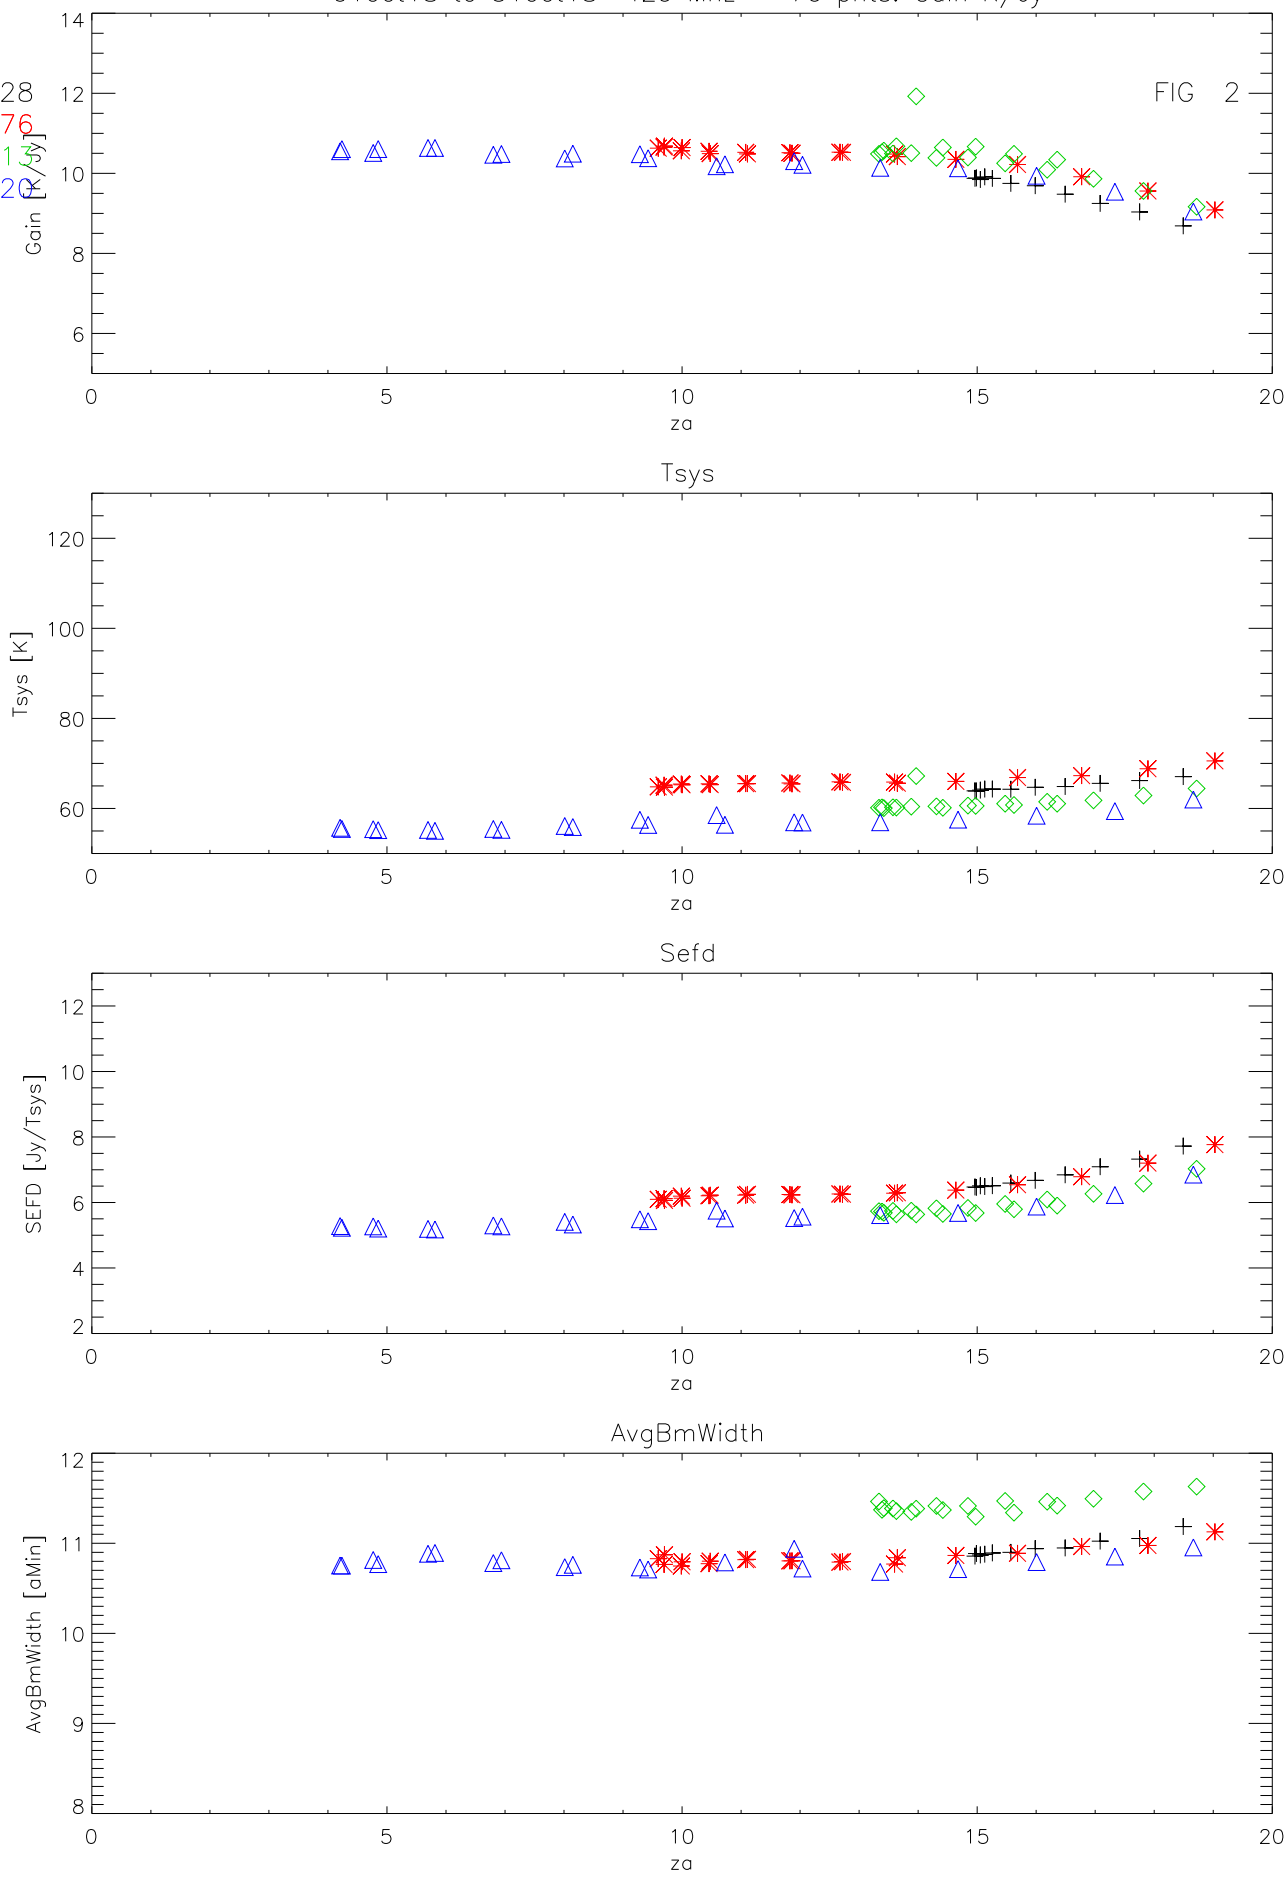

01oct18 to 31oct18 all freq 140 pnts. Gain K/Jy

- + B0038+328
- * B0221+276
- ◇ B0231+31
- △ B2337+22

FIG 1

01oct18 to 31oct18 429 Mhz 70 pnts. Gain K/Jy

FIG 2

+ B0038+328
* B0221+276
◇ B0231+311
△ B2337+220

01oct18 to 31oct18 431 Mhz 70 pnts. Gain K/Jy

FIG 3

+ B0038+328
* B0221+276
◇ B0231+31
△ B2337+226