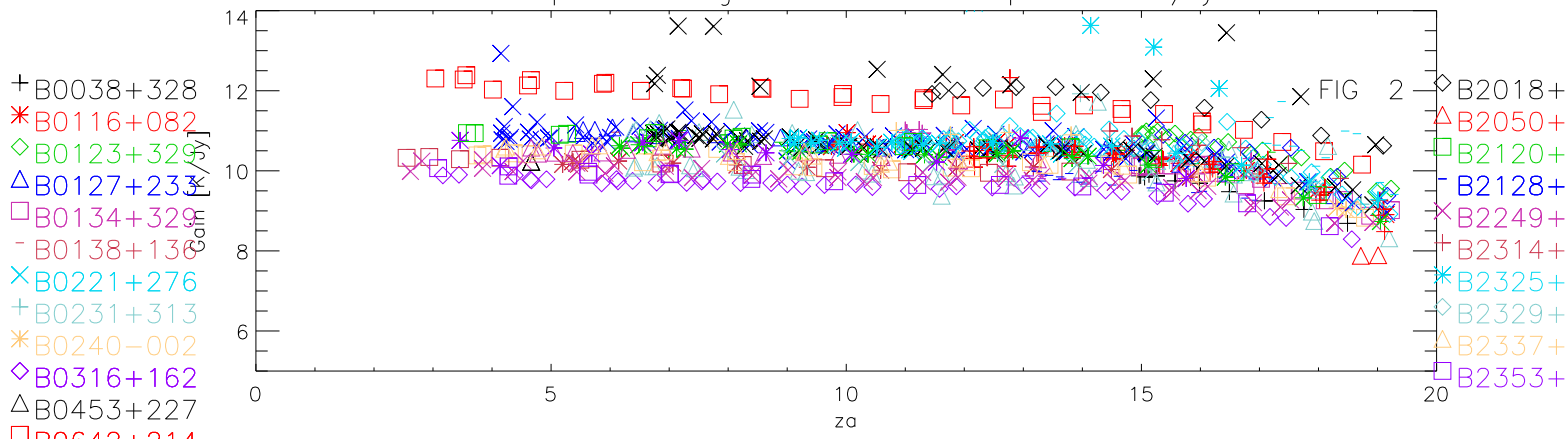

20sep17 to 31aug20 all freq 1746 pnts. Gain K/Jy

20sep17 to 31aug20 429 Mhz 885 pnts. Gain K/Jy

20sep17 to 31aug20 431 Mhz 861 pnts. Gain K/Jy