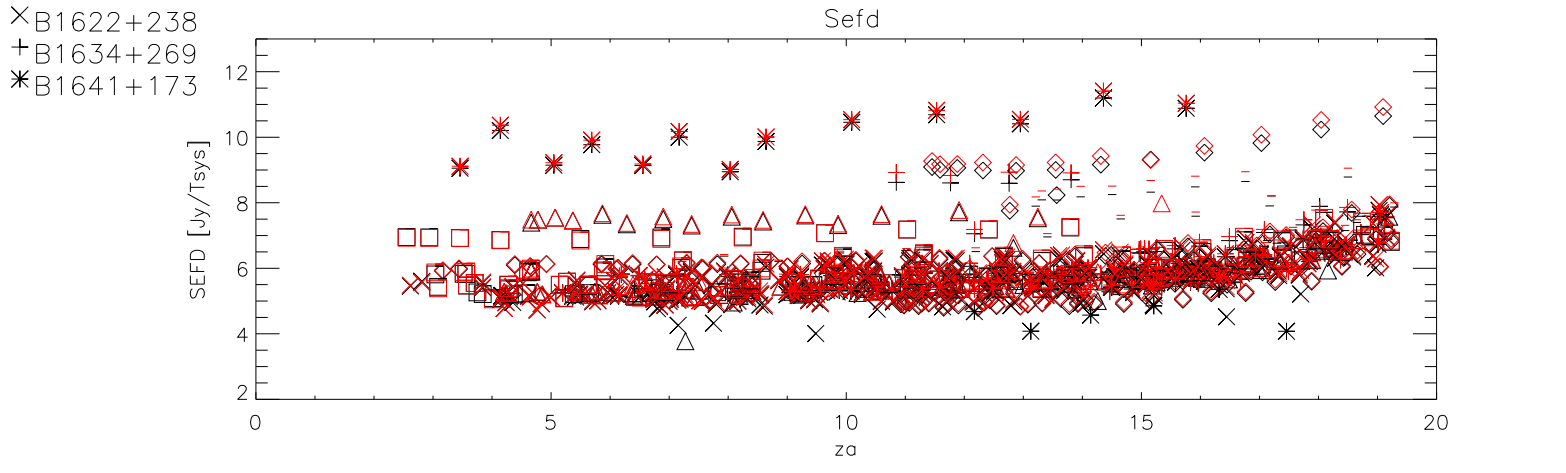

20sep17 to 31aug20 all freq 1746 pnts. Gain K/Jy

20sep17 to 31aug20 429 Mhz 885 pnts. Gain K/Jy

20sep17 to 31aug20 431 Mhz 861 pnts. Gain K/Jy