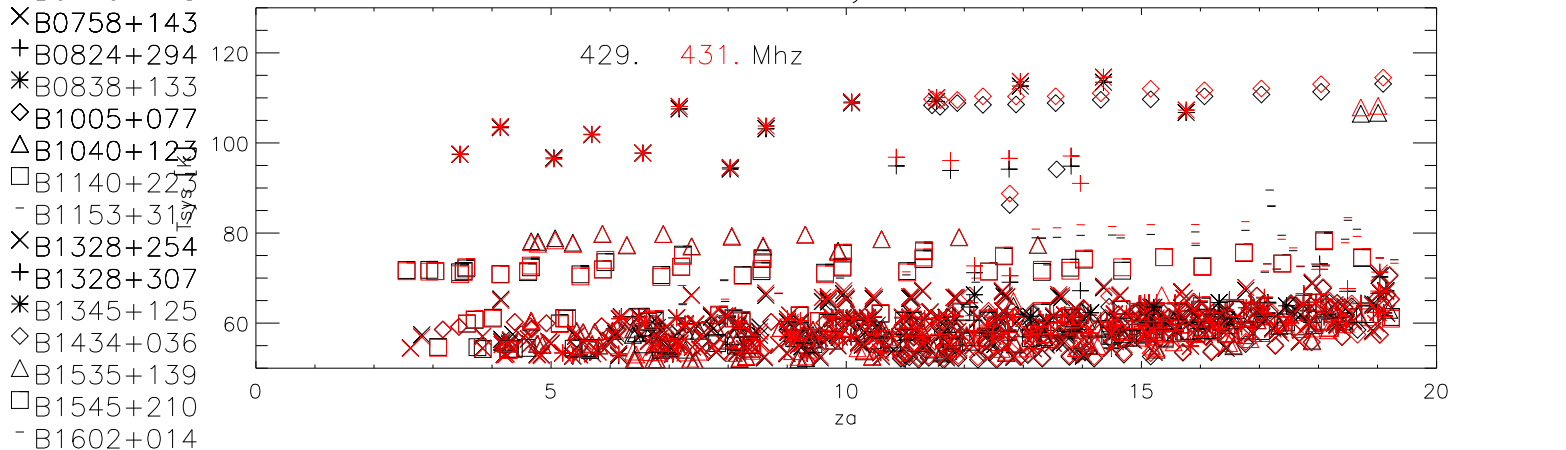

20sep17 to 31aug20 all freq 1746 pnts. Gain K/Jy

20sep17 to 31aug20 429 Mhz 885 pnts. Gain K/Jy

20sep17 to 31aug20 431 Mhz 861 pnts. Gain K/Jy