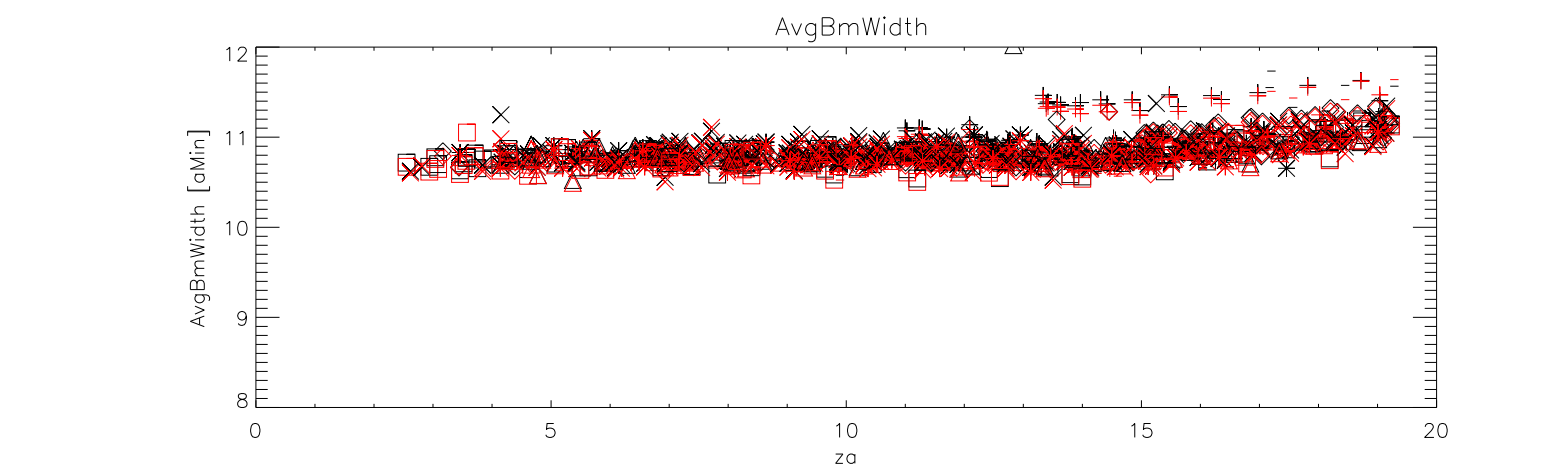

20sep17 to 31aug20 all freq 1746 pnts. Gain K/Jy

20sep17 to 31aug20 429 Mhz 885 pnts. Gain K/Jy

20sep17 to 31aug20 431 Mhz 861 pnts. Gain K/Jy