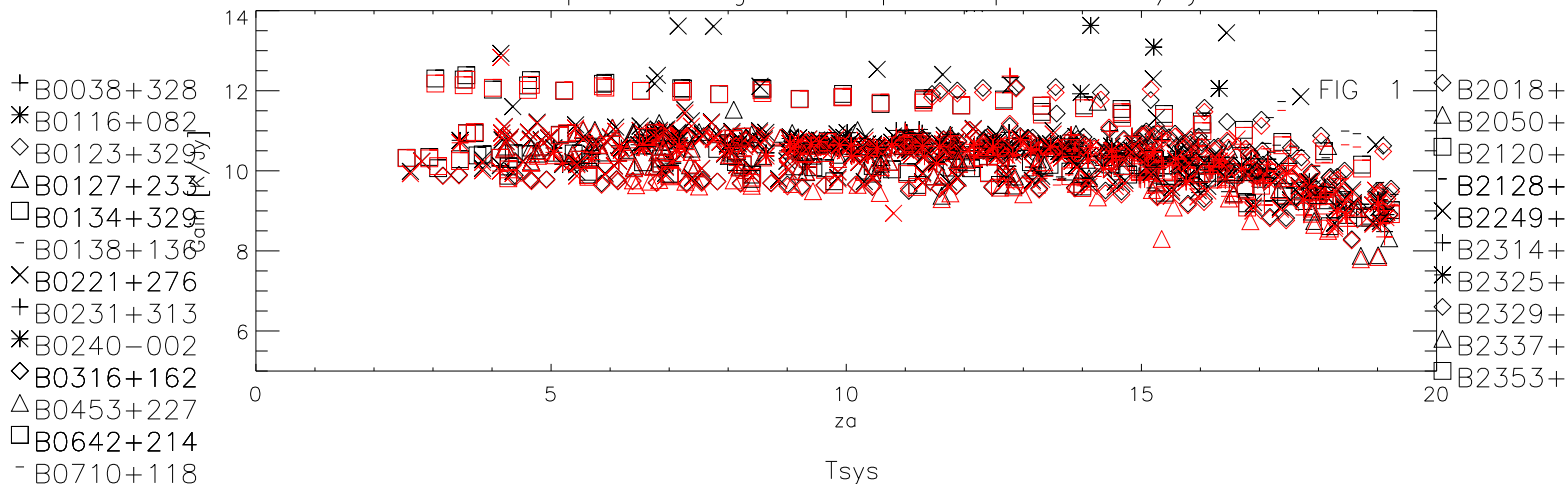

20sep17 to 31aug20 all freq 1746 pnts. Gain K/Jy

20sep17 to 31aug20 429 Mhz 885 pnts. Gain K/Jy

20sep17 to 31aug20 431 Mhz 861 pnts. Gain K/Jy