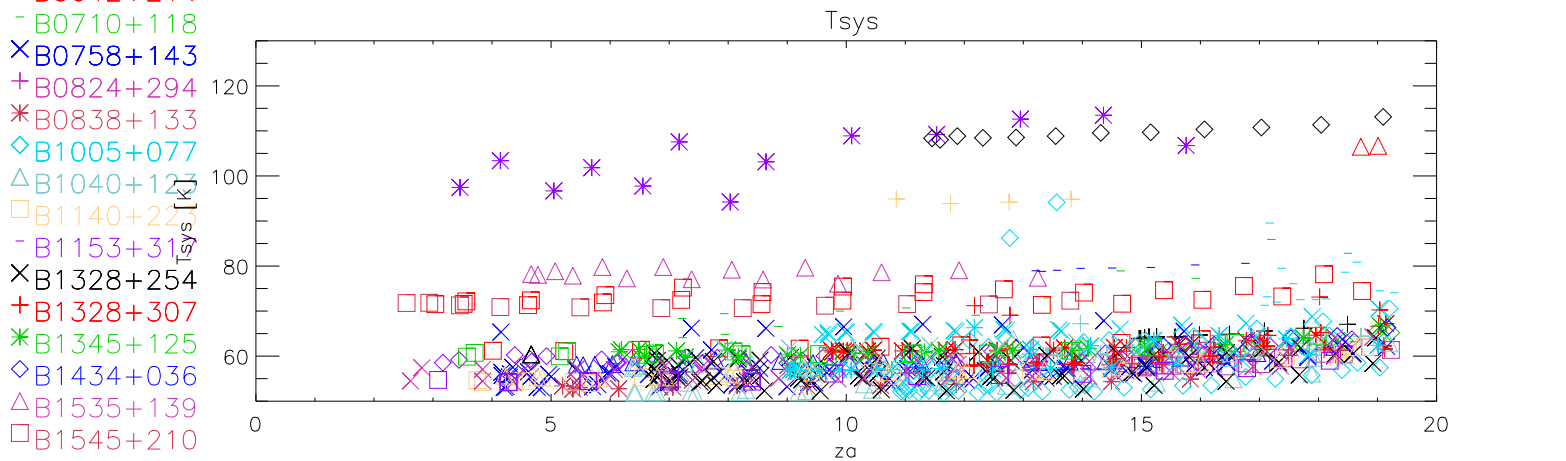

20sep17 to 31aug20 all freq 1746 pnts. Gain K/Jy

20sep17 to 31aug20 429 Mhz 885 pnts. Gain K/Jy

20sep17 to 31aug20 431 Mhz 861 pnts. Gain K/Jy