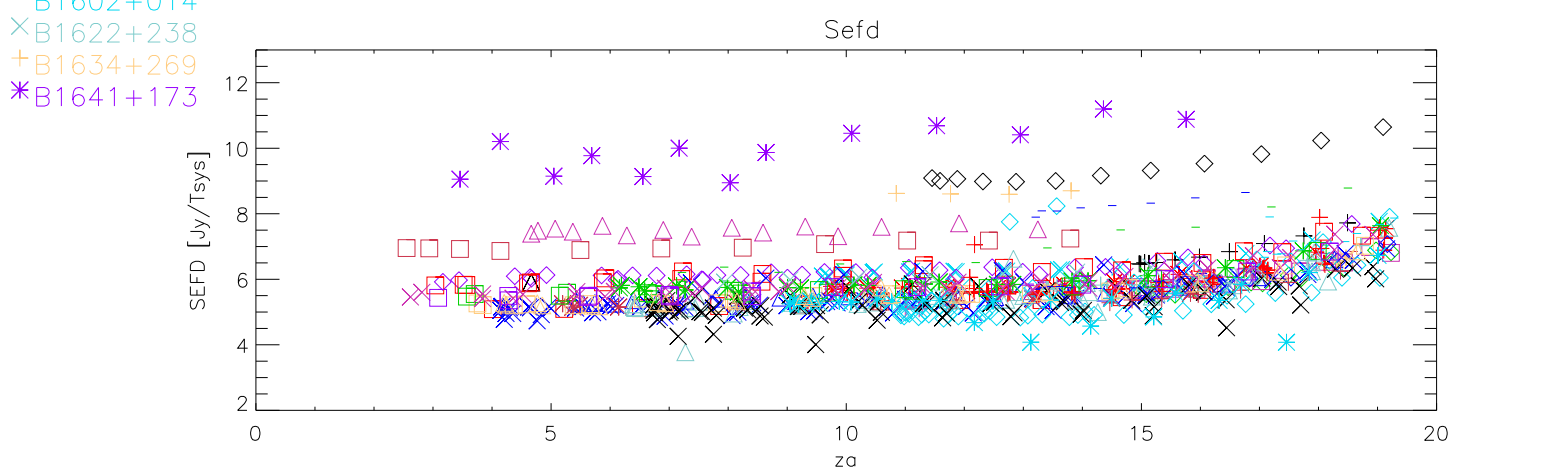

20sep17 to 31aug20 all freq 1746 pnts. Gain K/Jy

20sep17 to 31aug20 429 Mhz 885 pnts. Gain K/Jy

20sep17 to 31aug20 431 Mhz 861 pnts. Gain K/Jy