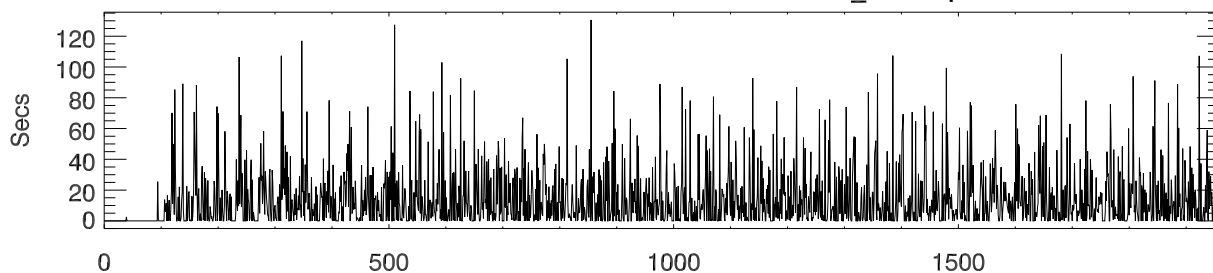

t2574 24dec2011 clp processing. NumIpps each accum block

Time between clp blocks

Number of blocks each thread processed

t2574 24dec2011. Wait Time Thread\_Startup

rserv1 with 45 Threads  
10 secAccum, 3960 Hghts, 2chan  
(only plot Blks with 1000 ipp)

Read time

Thread process and Output time (10secs of data) [avg:913.0 rms:28.9]

avg fft time for 4k spectra. [avg: 85.8 rms: 0.7]

avg time cmpPwr, accum 1 4k spectra [avg: 12.8 rms: 3.0]