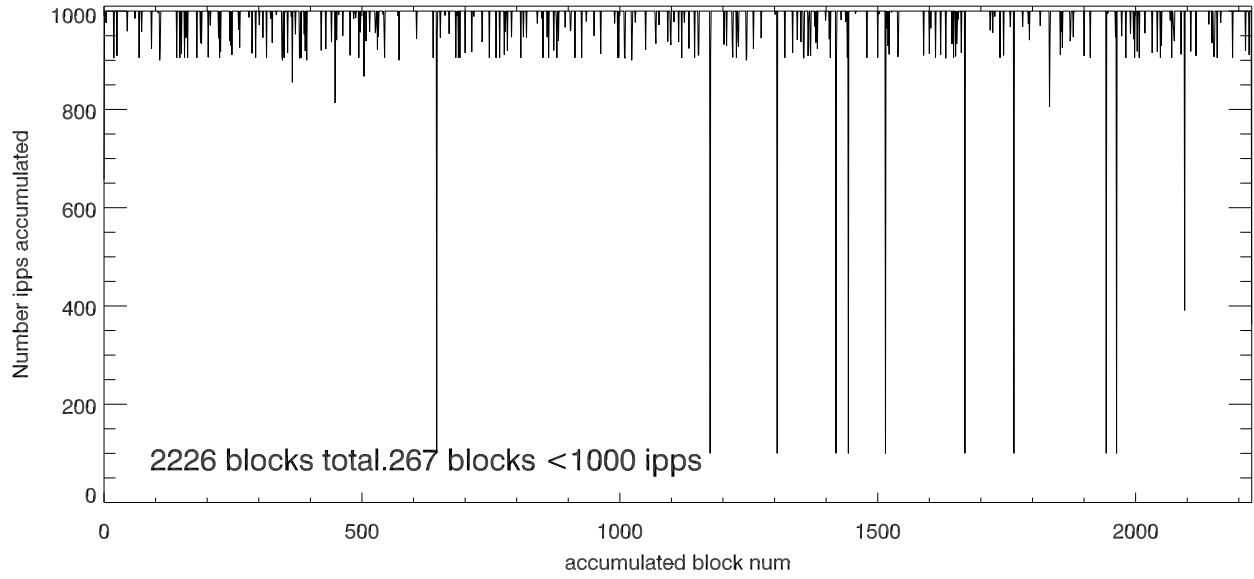

t2574 24dec2011 clp processing. NumIpps each accum block

Time between clp blocks

Number of blocks each thread processed

t2574 24dec2011. Wait Time Thread\_Startup

rserv1 with 45 Threads  
10 secAccum, 3960 Hghts, 2chan  
(only plot Blks with 1000 ipp)

Read time

Thread process and Output time (10secs of data) [avg:913.0 rms:28.9]

avg fft time for 4k spectra. [avg: 85.8 rms: 0.7]

avg time cmpPwr, accum 1 4k spectra [avg: 12.8 rms: 3.0]