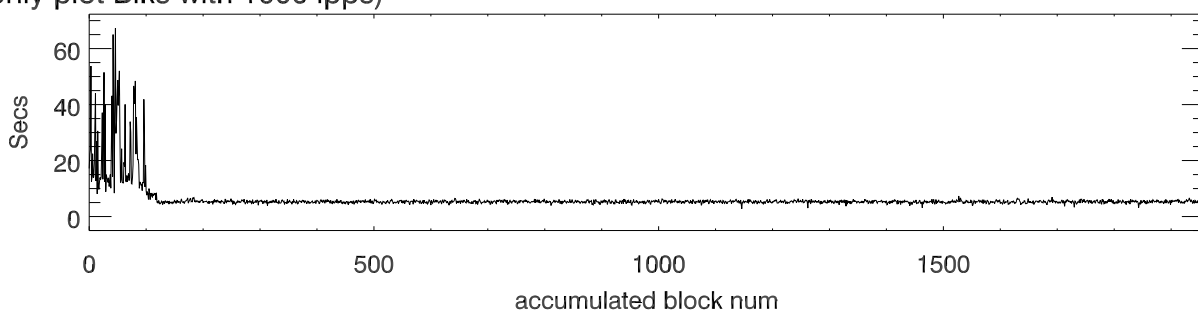

t2574 24dec2011 clp processing. NumIpps each accum block

Time between clp blocks

Number of blocks each thread processed

t2574 24dec2011. Wait Time Thread\_Startup

rserv1 with 45 Threads  
10 secAccum, 3960 Hghts, 2chan  
(only plot Blks with 1000 ipp)

Read time

Thread process and Output time (10secs of data) [avg:913.0 rms:28.9]

avg fft time for 4k spectra. [avg: 85.8 rms: 0.7]

avg time cmpPwr, accum 1 4k spectra [avg: 12.8 rms: 3.0]