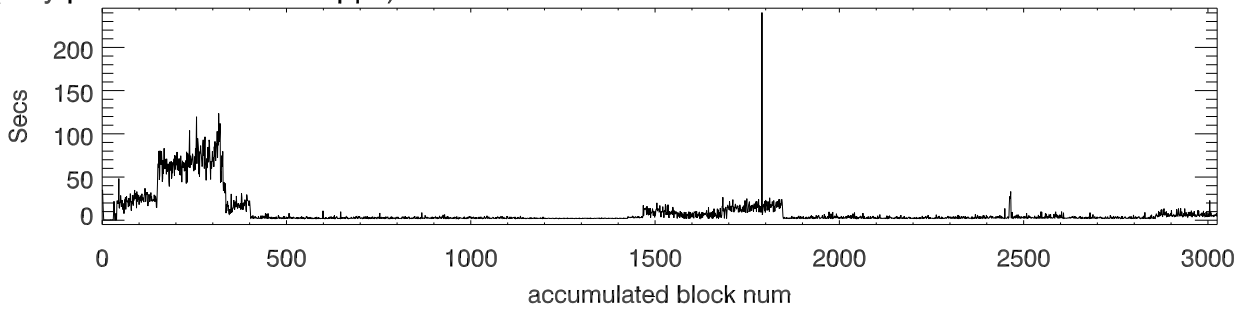

t2573 28dec2011. Wait Time Thread_Startup

rserv1 with 45 Threads
10 secAccum, 3960 Hghts, 2chan
(only plot Blks with 1000 ipp)

Read time

Thread process and Output time (10secs of data) [avg:864.9 rms:17.0]

avg fft time for 4k spectra. [avg: 83.0 rms: 0.4]

avg time cmpPwr, accum 1 4k spectra [avg: 9.8 rms: 2.0]