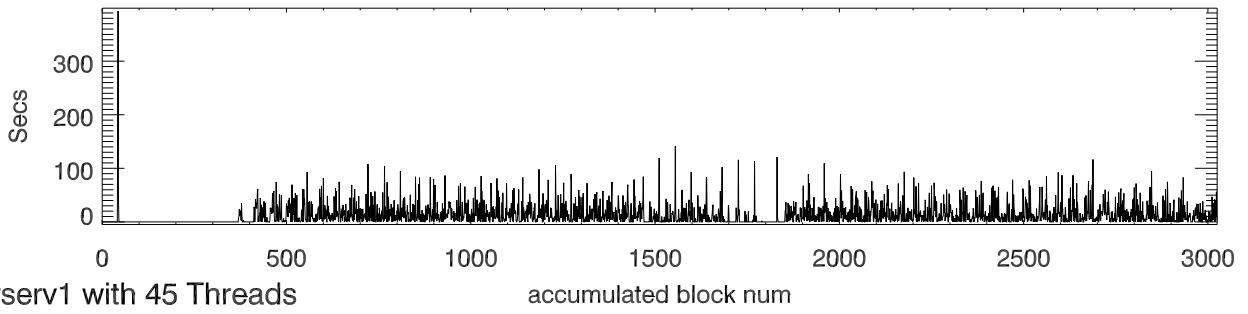

t2573 28dec2011. Wait Time Thread_Startup

rserv1 with 45 Threads
10 secAccum, 3960 Hghts, 2chan
(only plot Blks with 1000 ipp)

Read time

Thread process and Output time (10secs of data) [avg:864.9 rms:17.0]