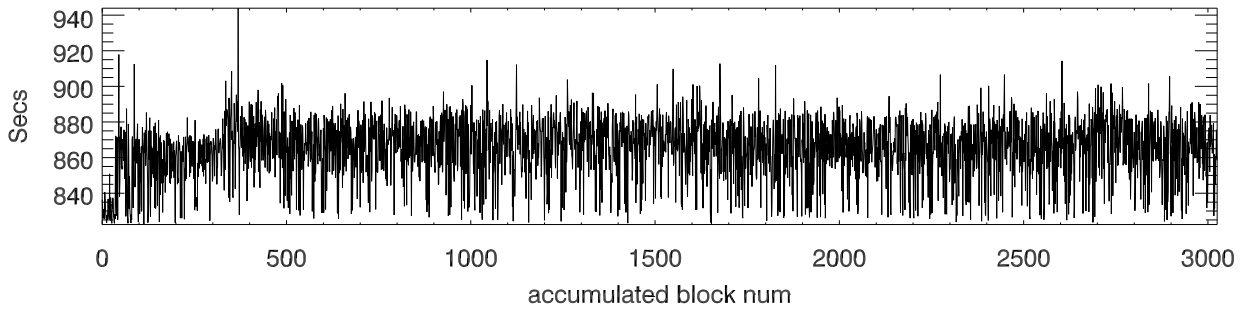

t2573 28dec2011. Wait Time Thread_Startup

rserv1 with 45 Threads
10 secAccum, 3960 Hghts, 2chan
(only plot Blks with 1000 ipp)

Read time

Thread process and Output time (10secs of data) [avg:864.9 rms:17.0]

avg fft time for 4k spectra. [avg: 83.0 rms: 0.4]

avg time cmpPwr, accum 1 4k spectra [avg: 9.8 rms: 2.0]