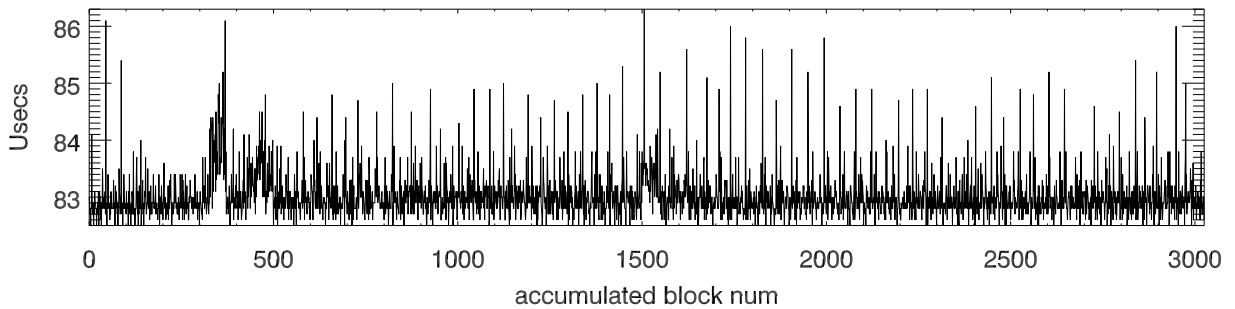

t2573 28dec2011. Wait Time Thread_Startup

rserv1 with 45 Threads
10 secAccum, 3960 Hghts, 2chan
(only plot Blks with 1000 ipp)

Read time

Thread process and Output time (10secs of data) [avg:864.9 rms:17.0]

avg fft time for 4k spectra. [avg: 83.0 rms: 0.4]

avg time cmpPwr, accum 1 4k spectra [avg: 9.8 rms: 2.0]